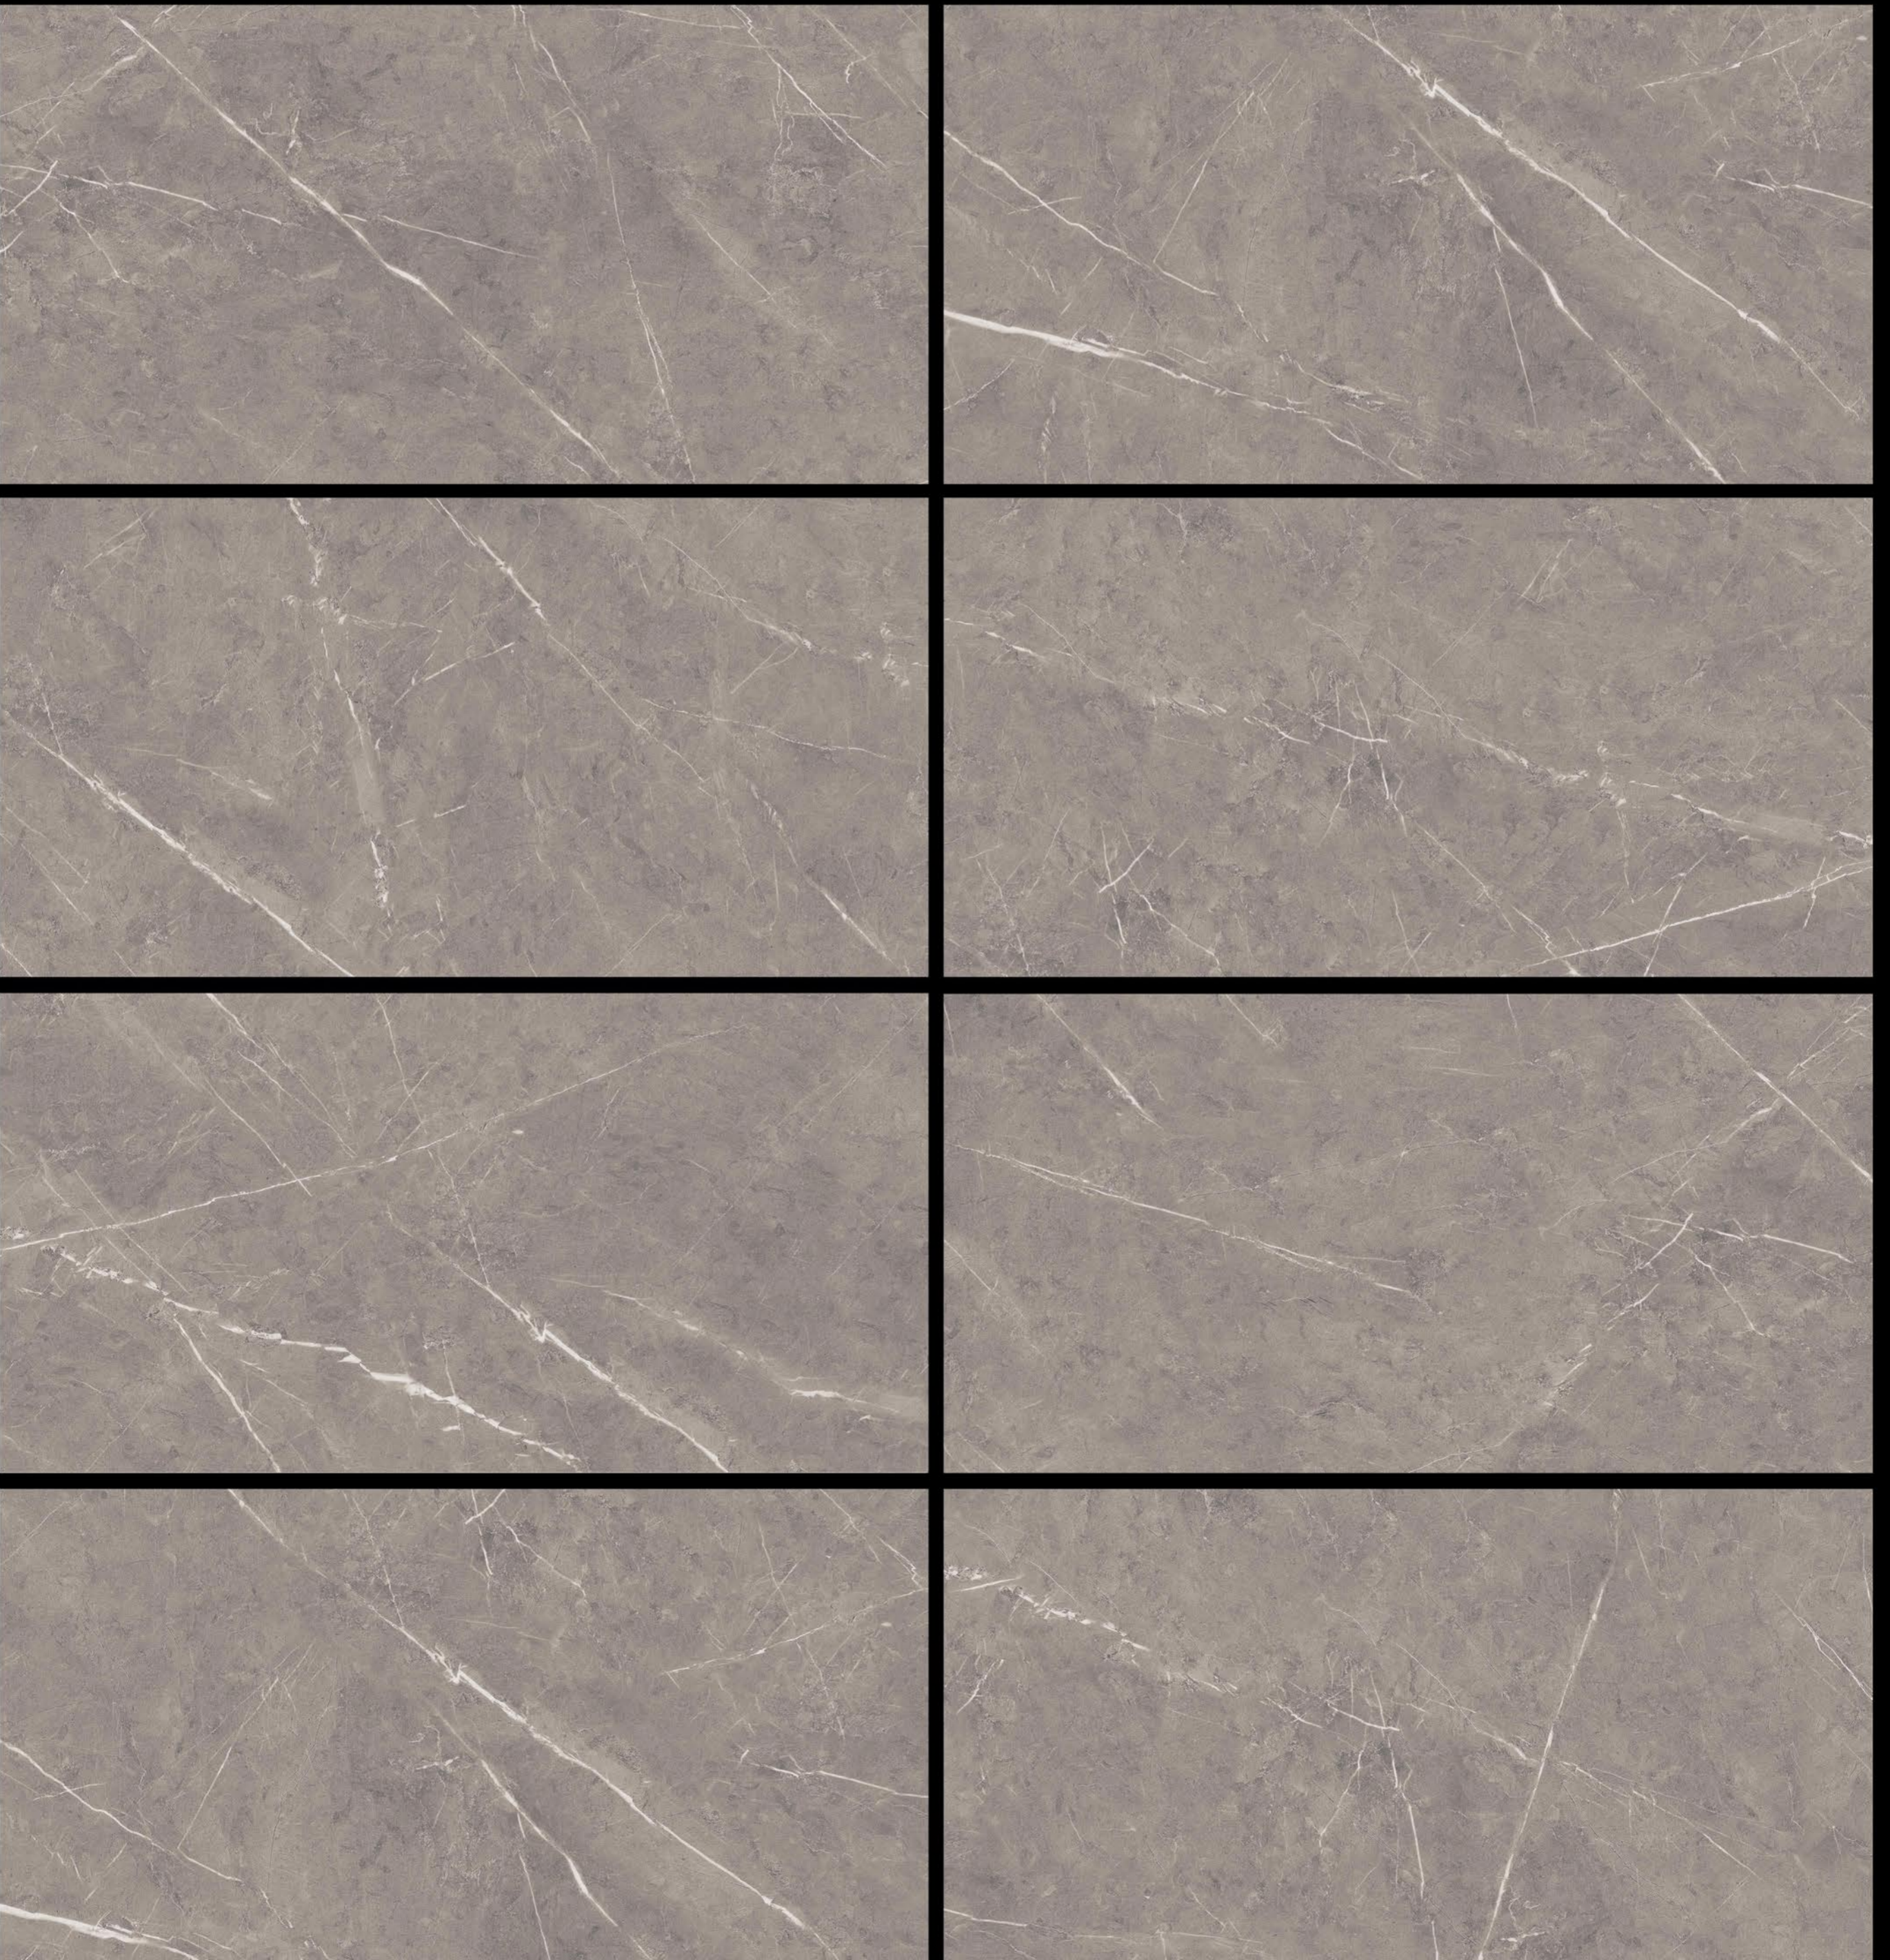

Eco Friendly

Digital Printing +

High Reflection Glaze

Abrasion Resistance

Imported Super Glaze

Digital Glazed Vitrified Tiles