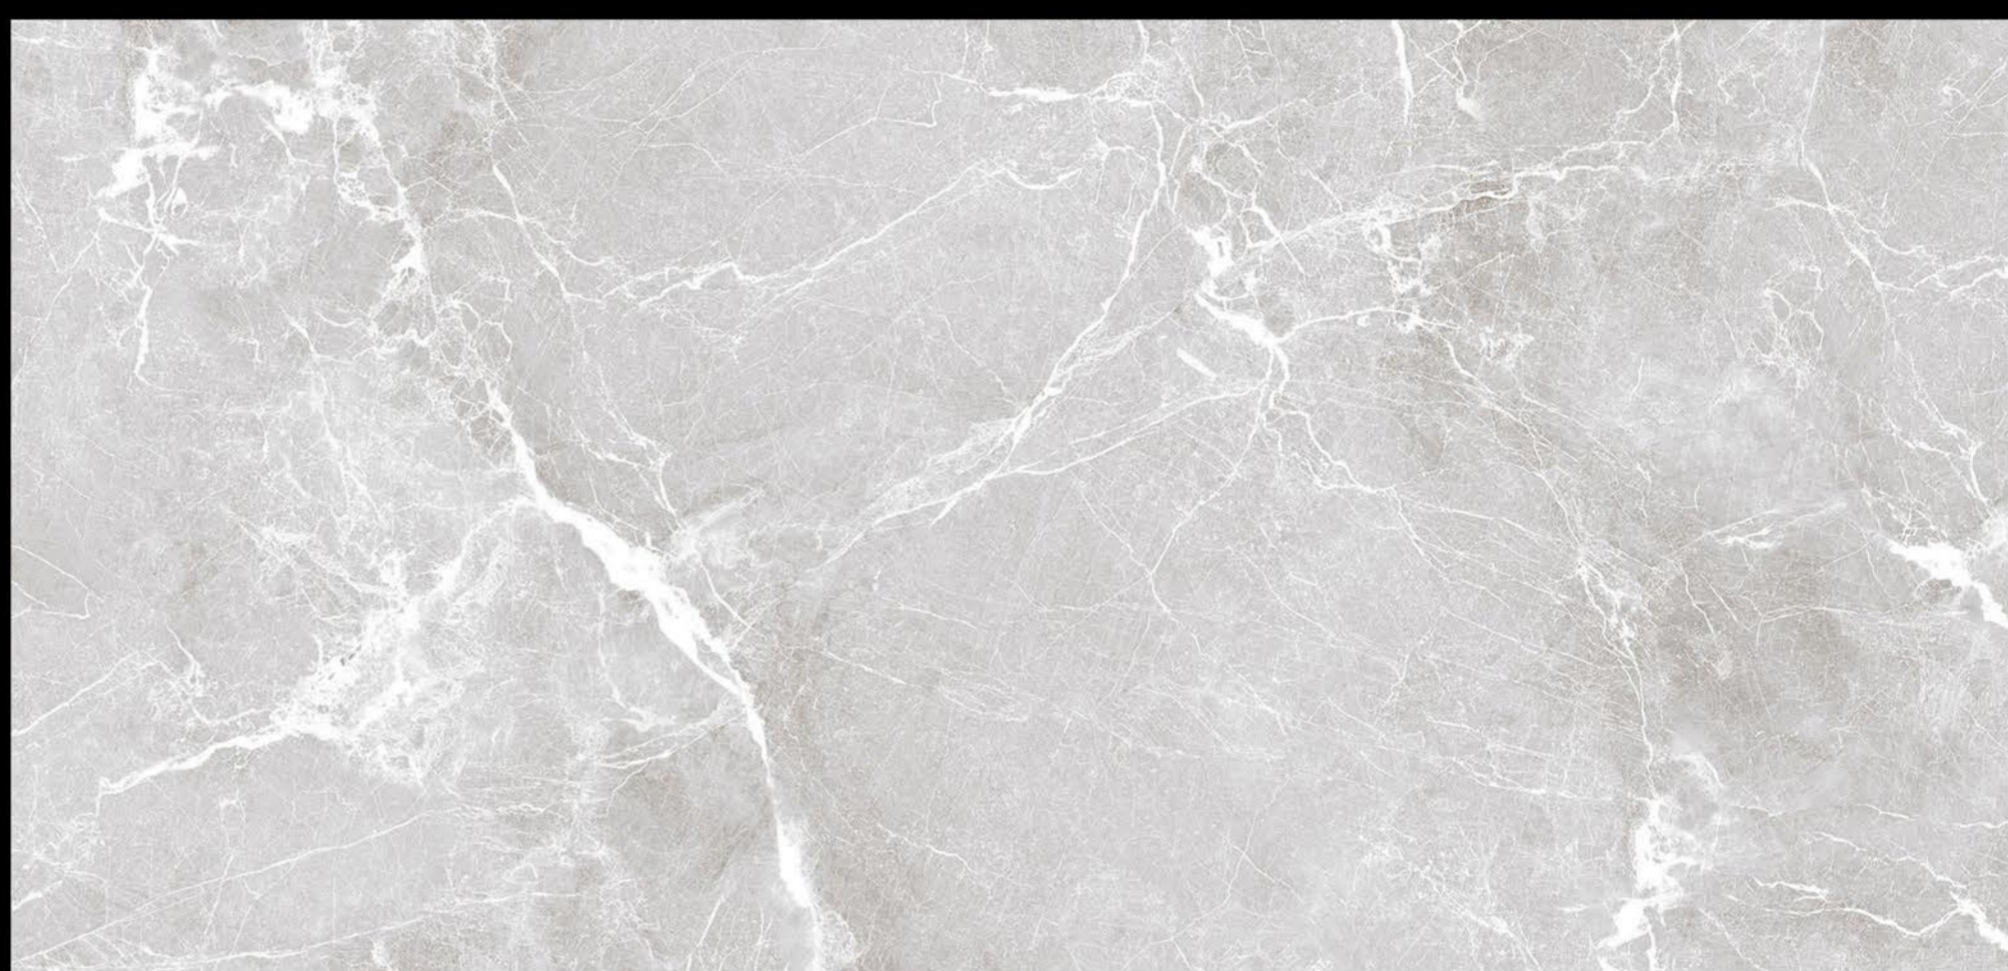

(COLORS)

2

■ DAYTONA LIGHT