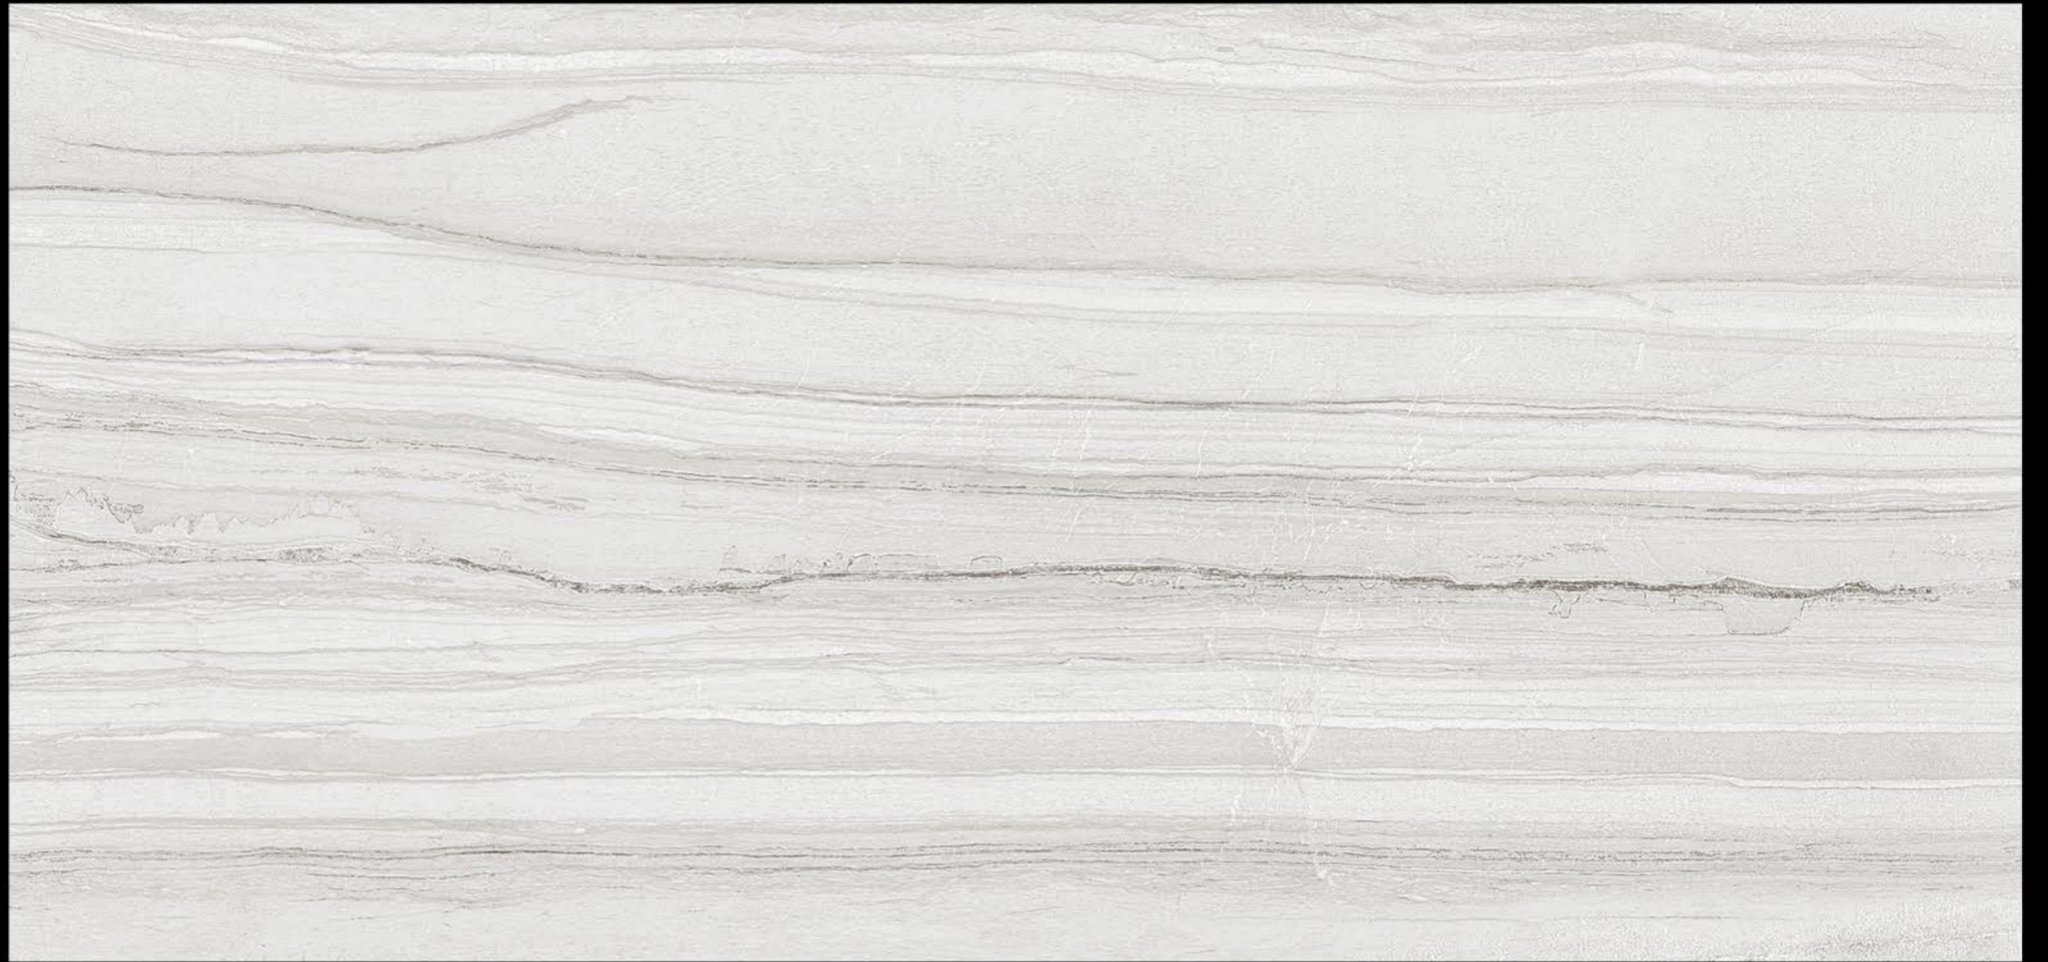

 Abrasion Resistance

 Imported Super Glaze

Digital Glazed Vitrified Tiles

(COLORS)

2

■ INFINITY SILVER

■ INFINITY SAND

THICKNESS
9MM