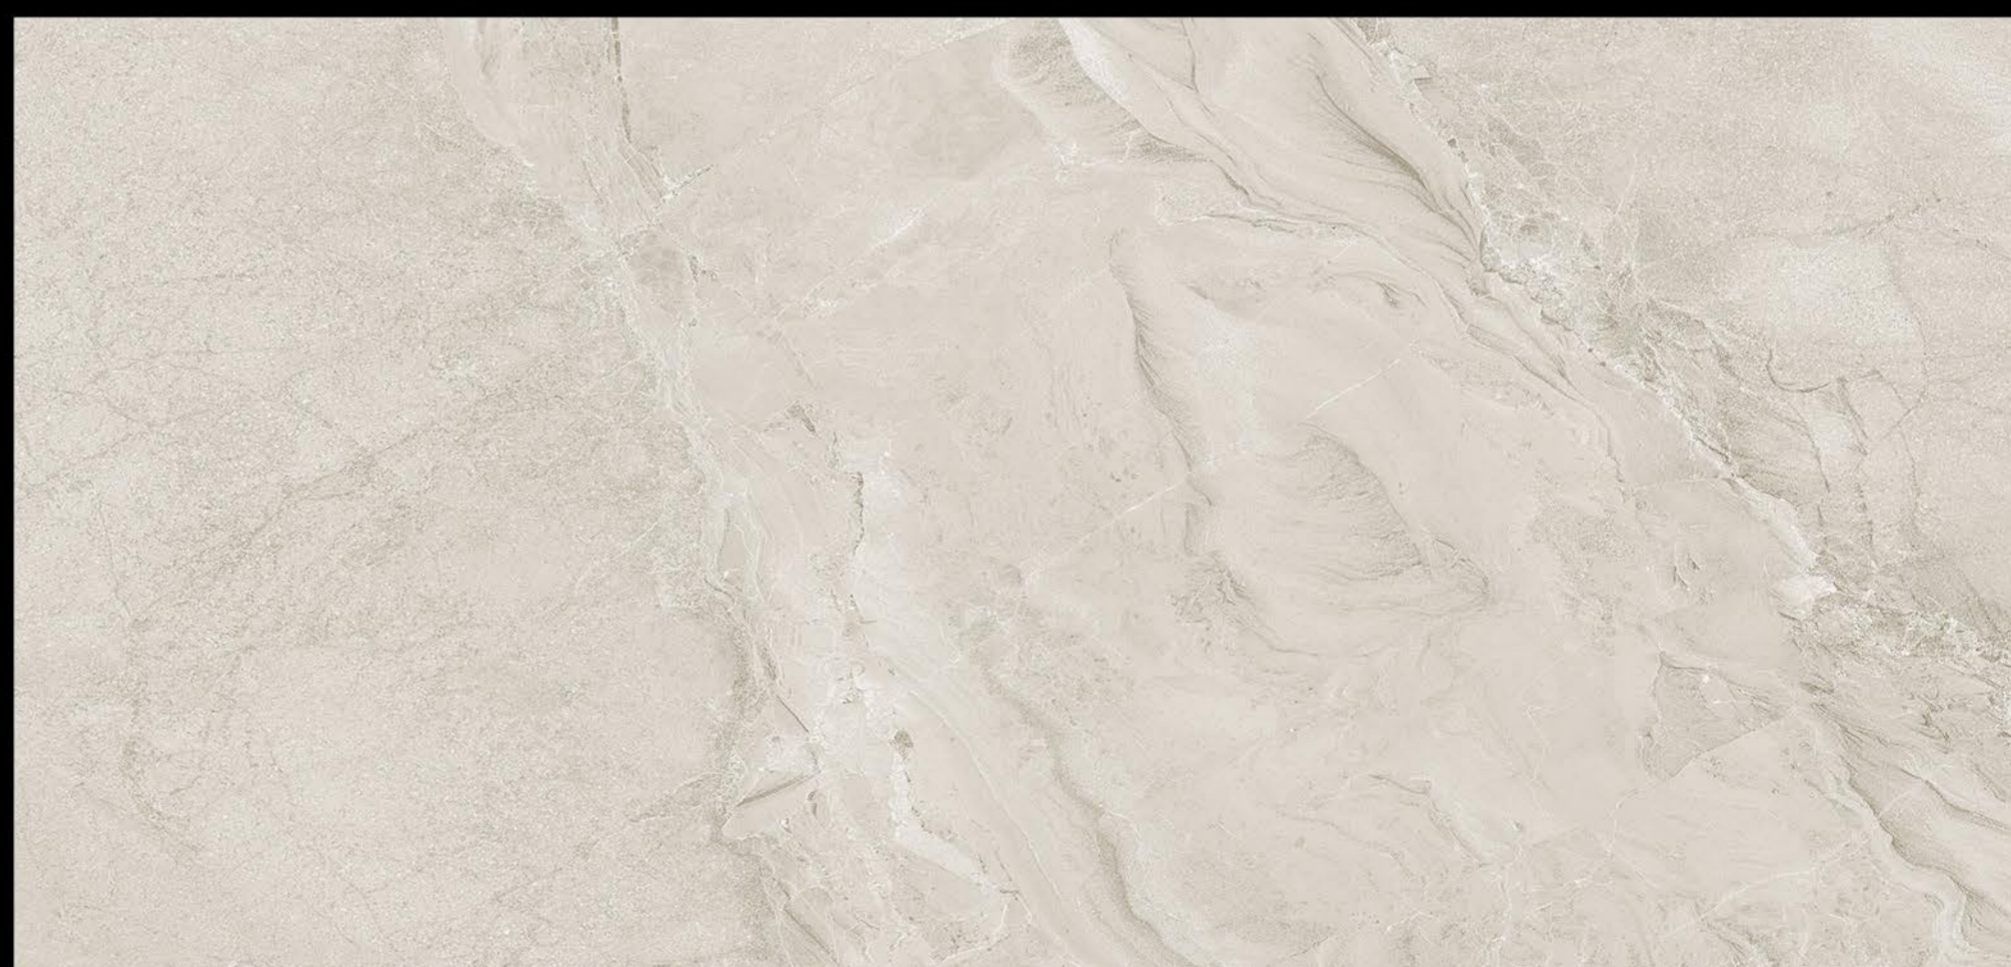

Abrasion Resistance

Imported Super Glaze

Digital Glazed Vitrified Tiles

(COLORS)

8

■ FLORENCE WHITE

■ FLORENCE GREY

■ FLORENCE OLIVE