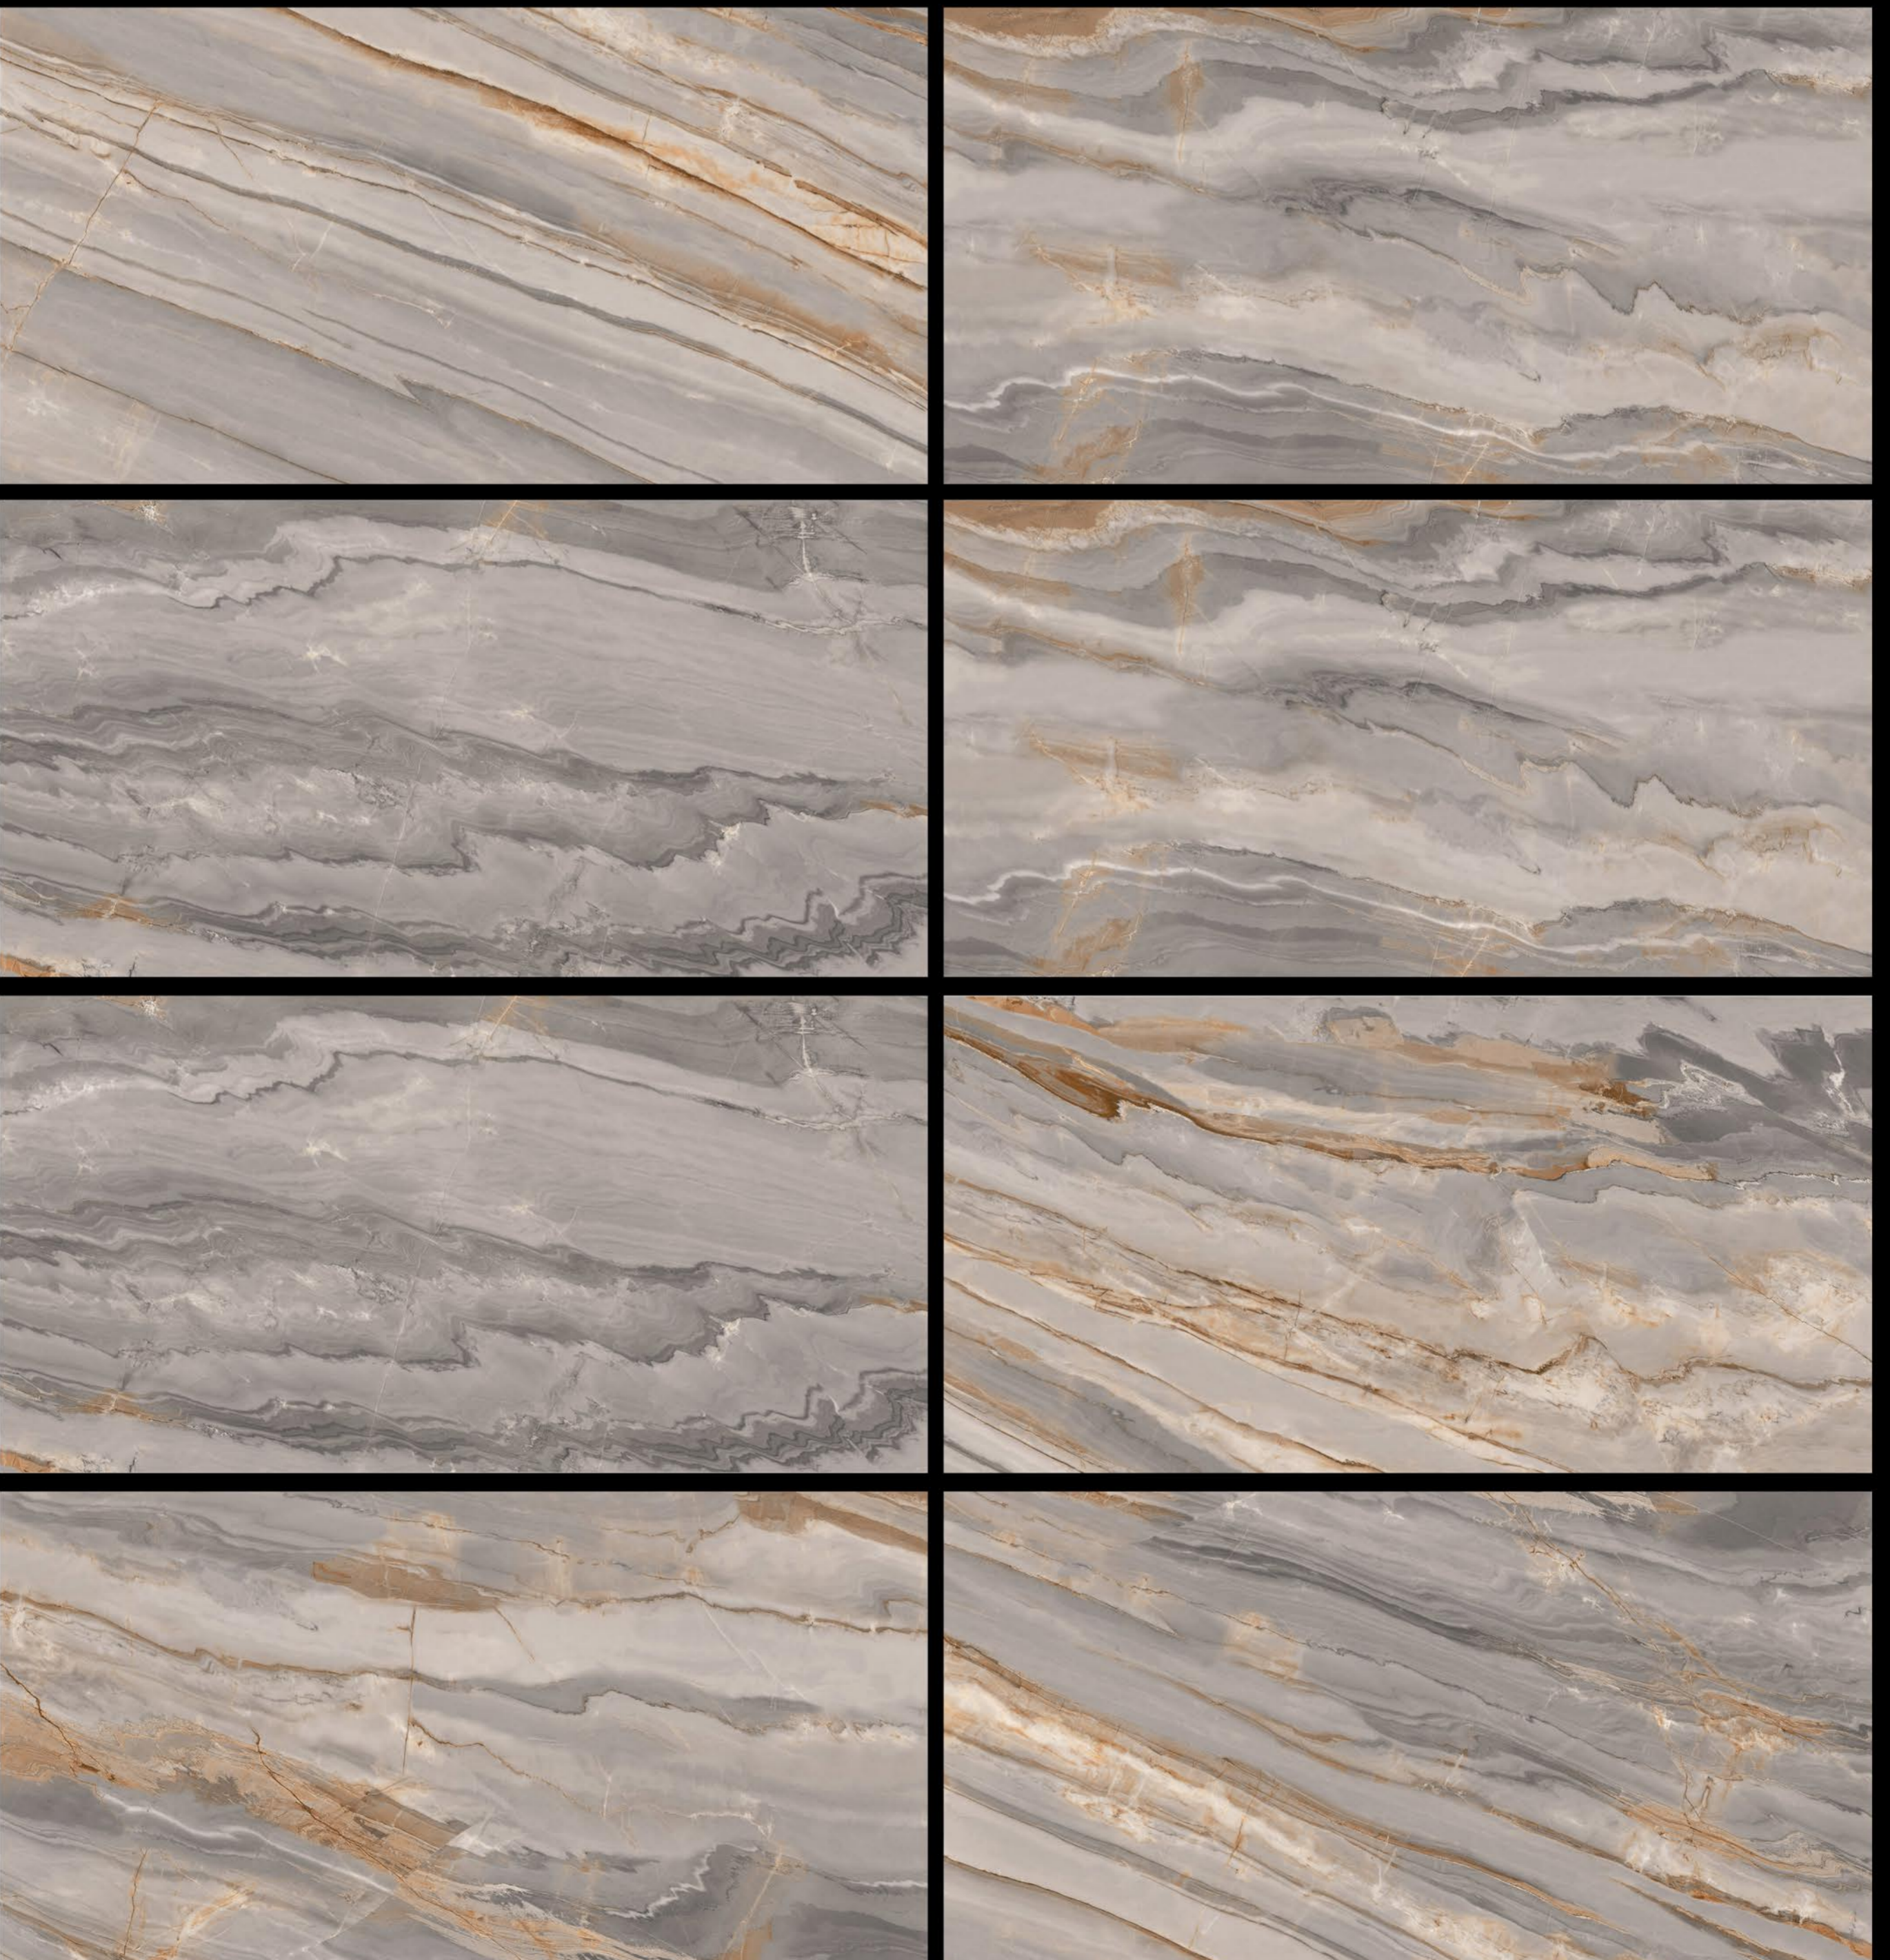

■ ZION GRAPHITE

■ ZION VERDE

THICKNESS
9MM

FINISH
POLISHED

SIZE
300x600MM
(12"x24")

 ZION VERDE

 300X600 mm

VITRIFIED TILES / TECHNICAL SPECIFICATION