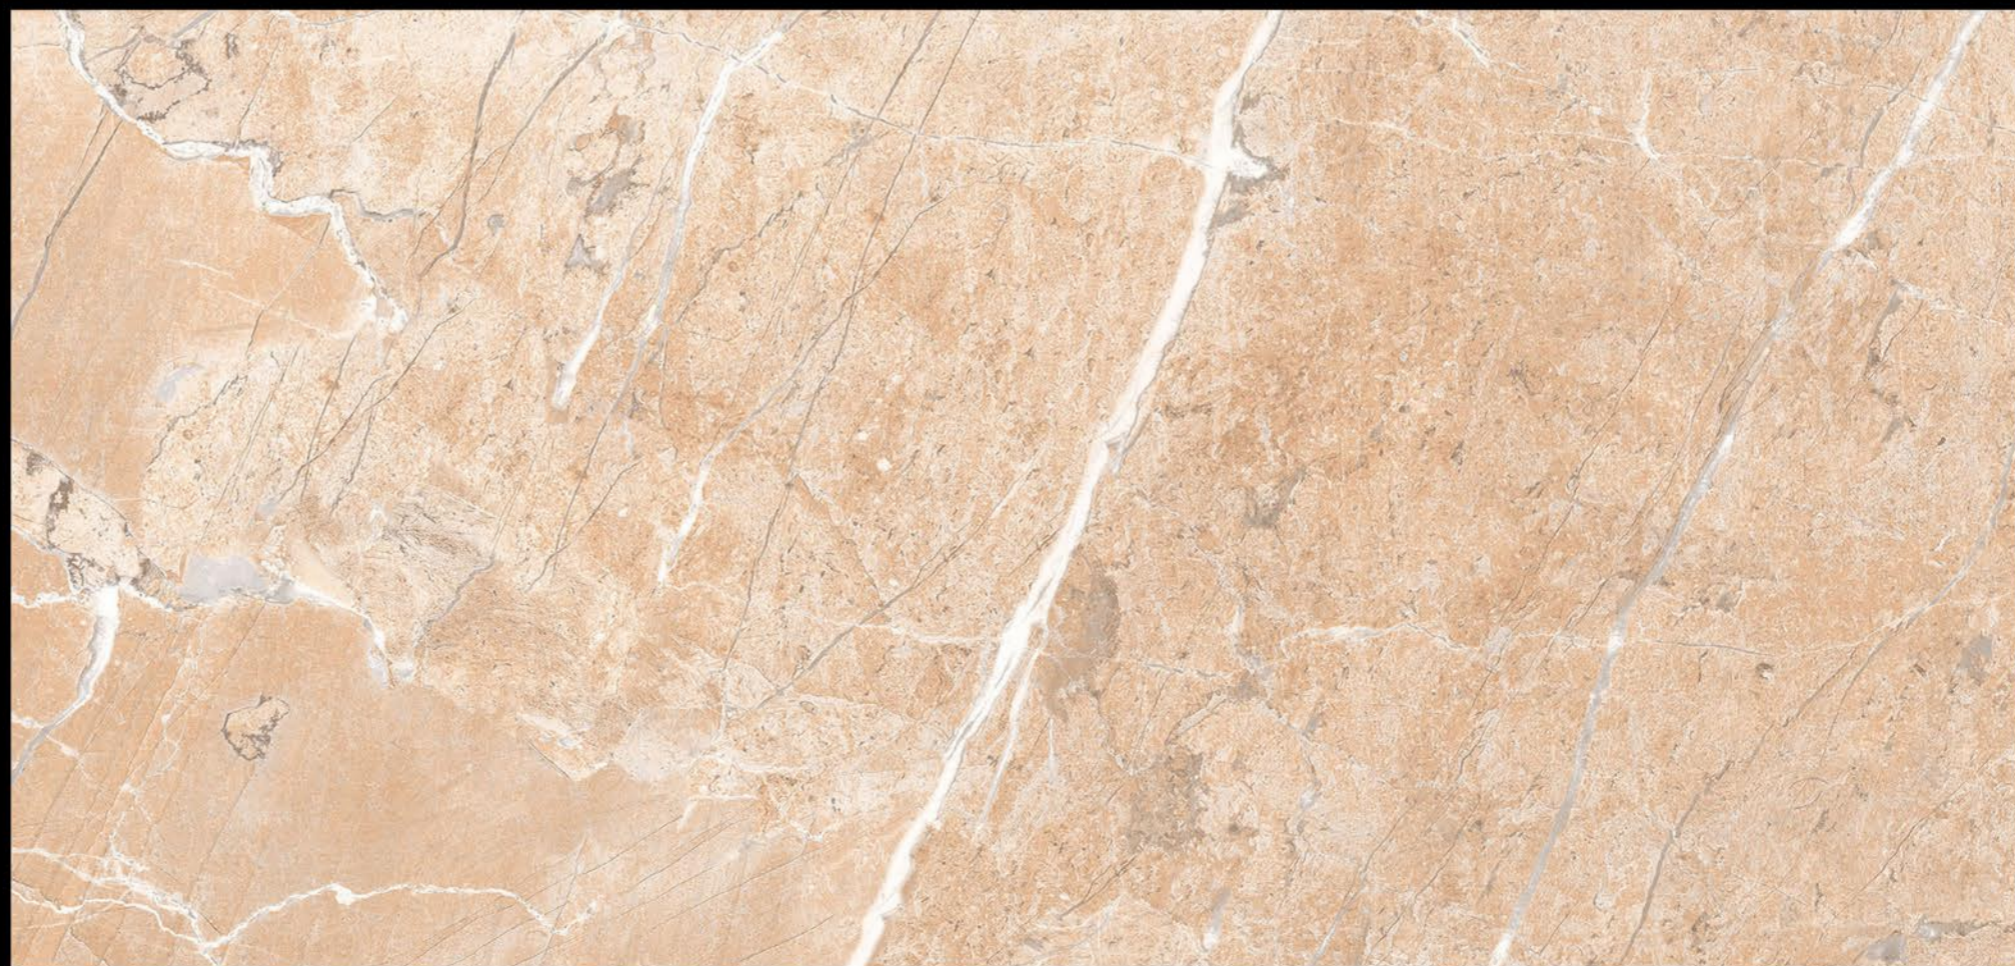

■ OSSIDO BROWN

THICKNESS
9MM

FINISH
POLISHED

SIZE
300x600MM
(12"x24")