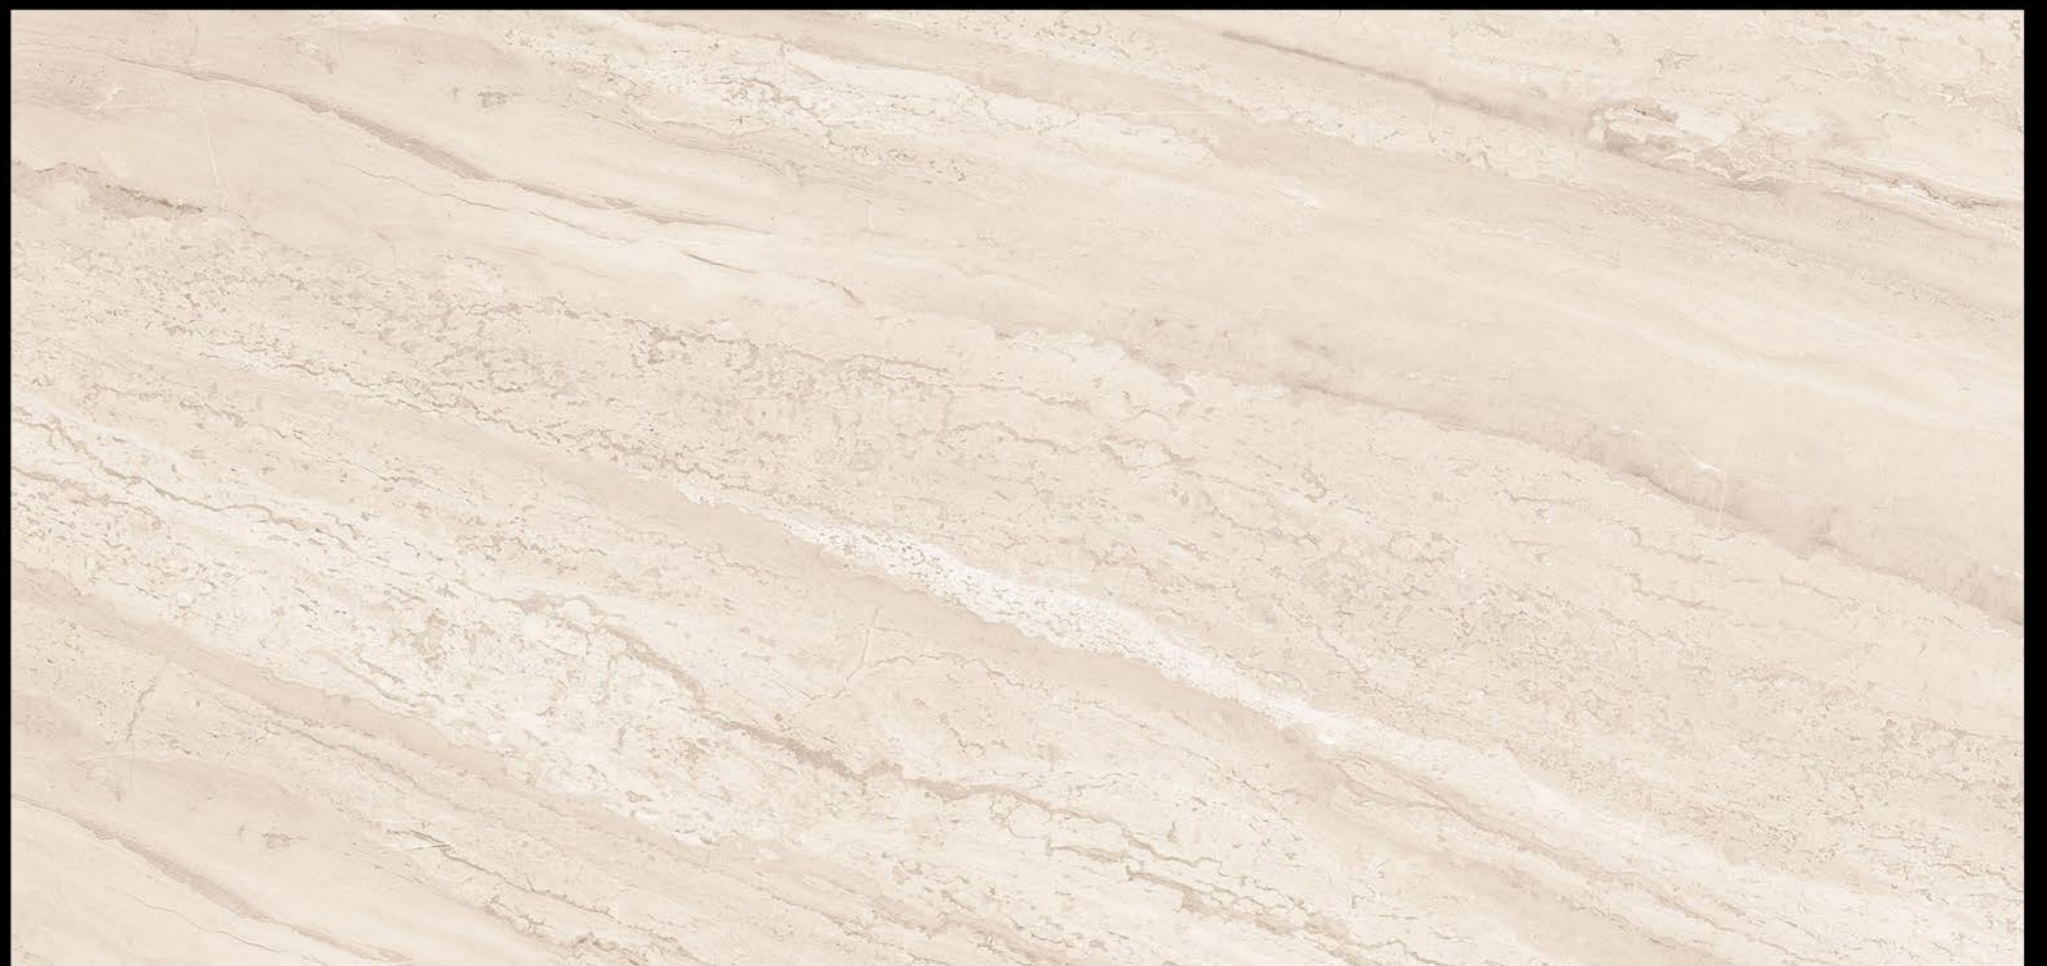

■ GRAVITY BROWN