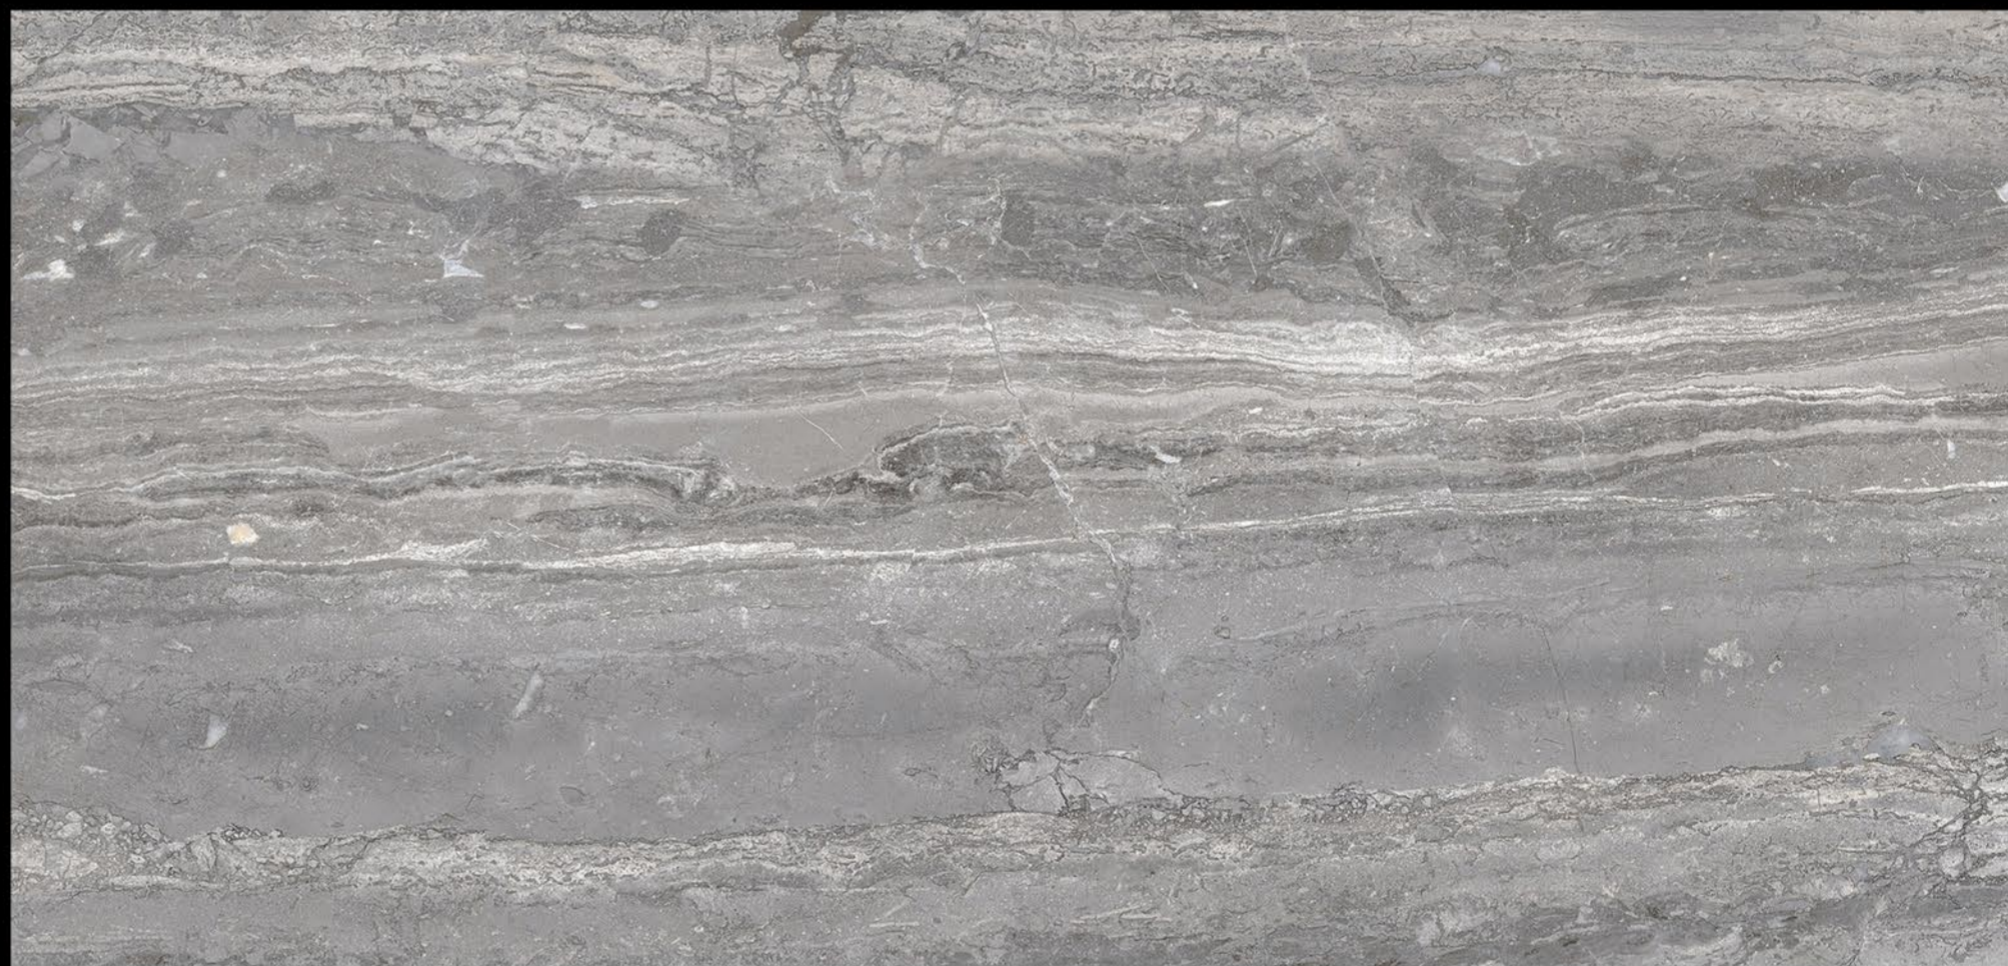

Imported Super Glaze

Digital Glazed Vitrified Tiles

(COLORS)

2

■ TREVISO GREY

■ TREVISO GRIS

THICKNESS
9MM

FINISH
POLISHED