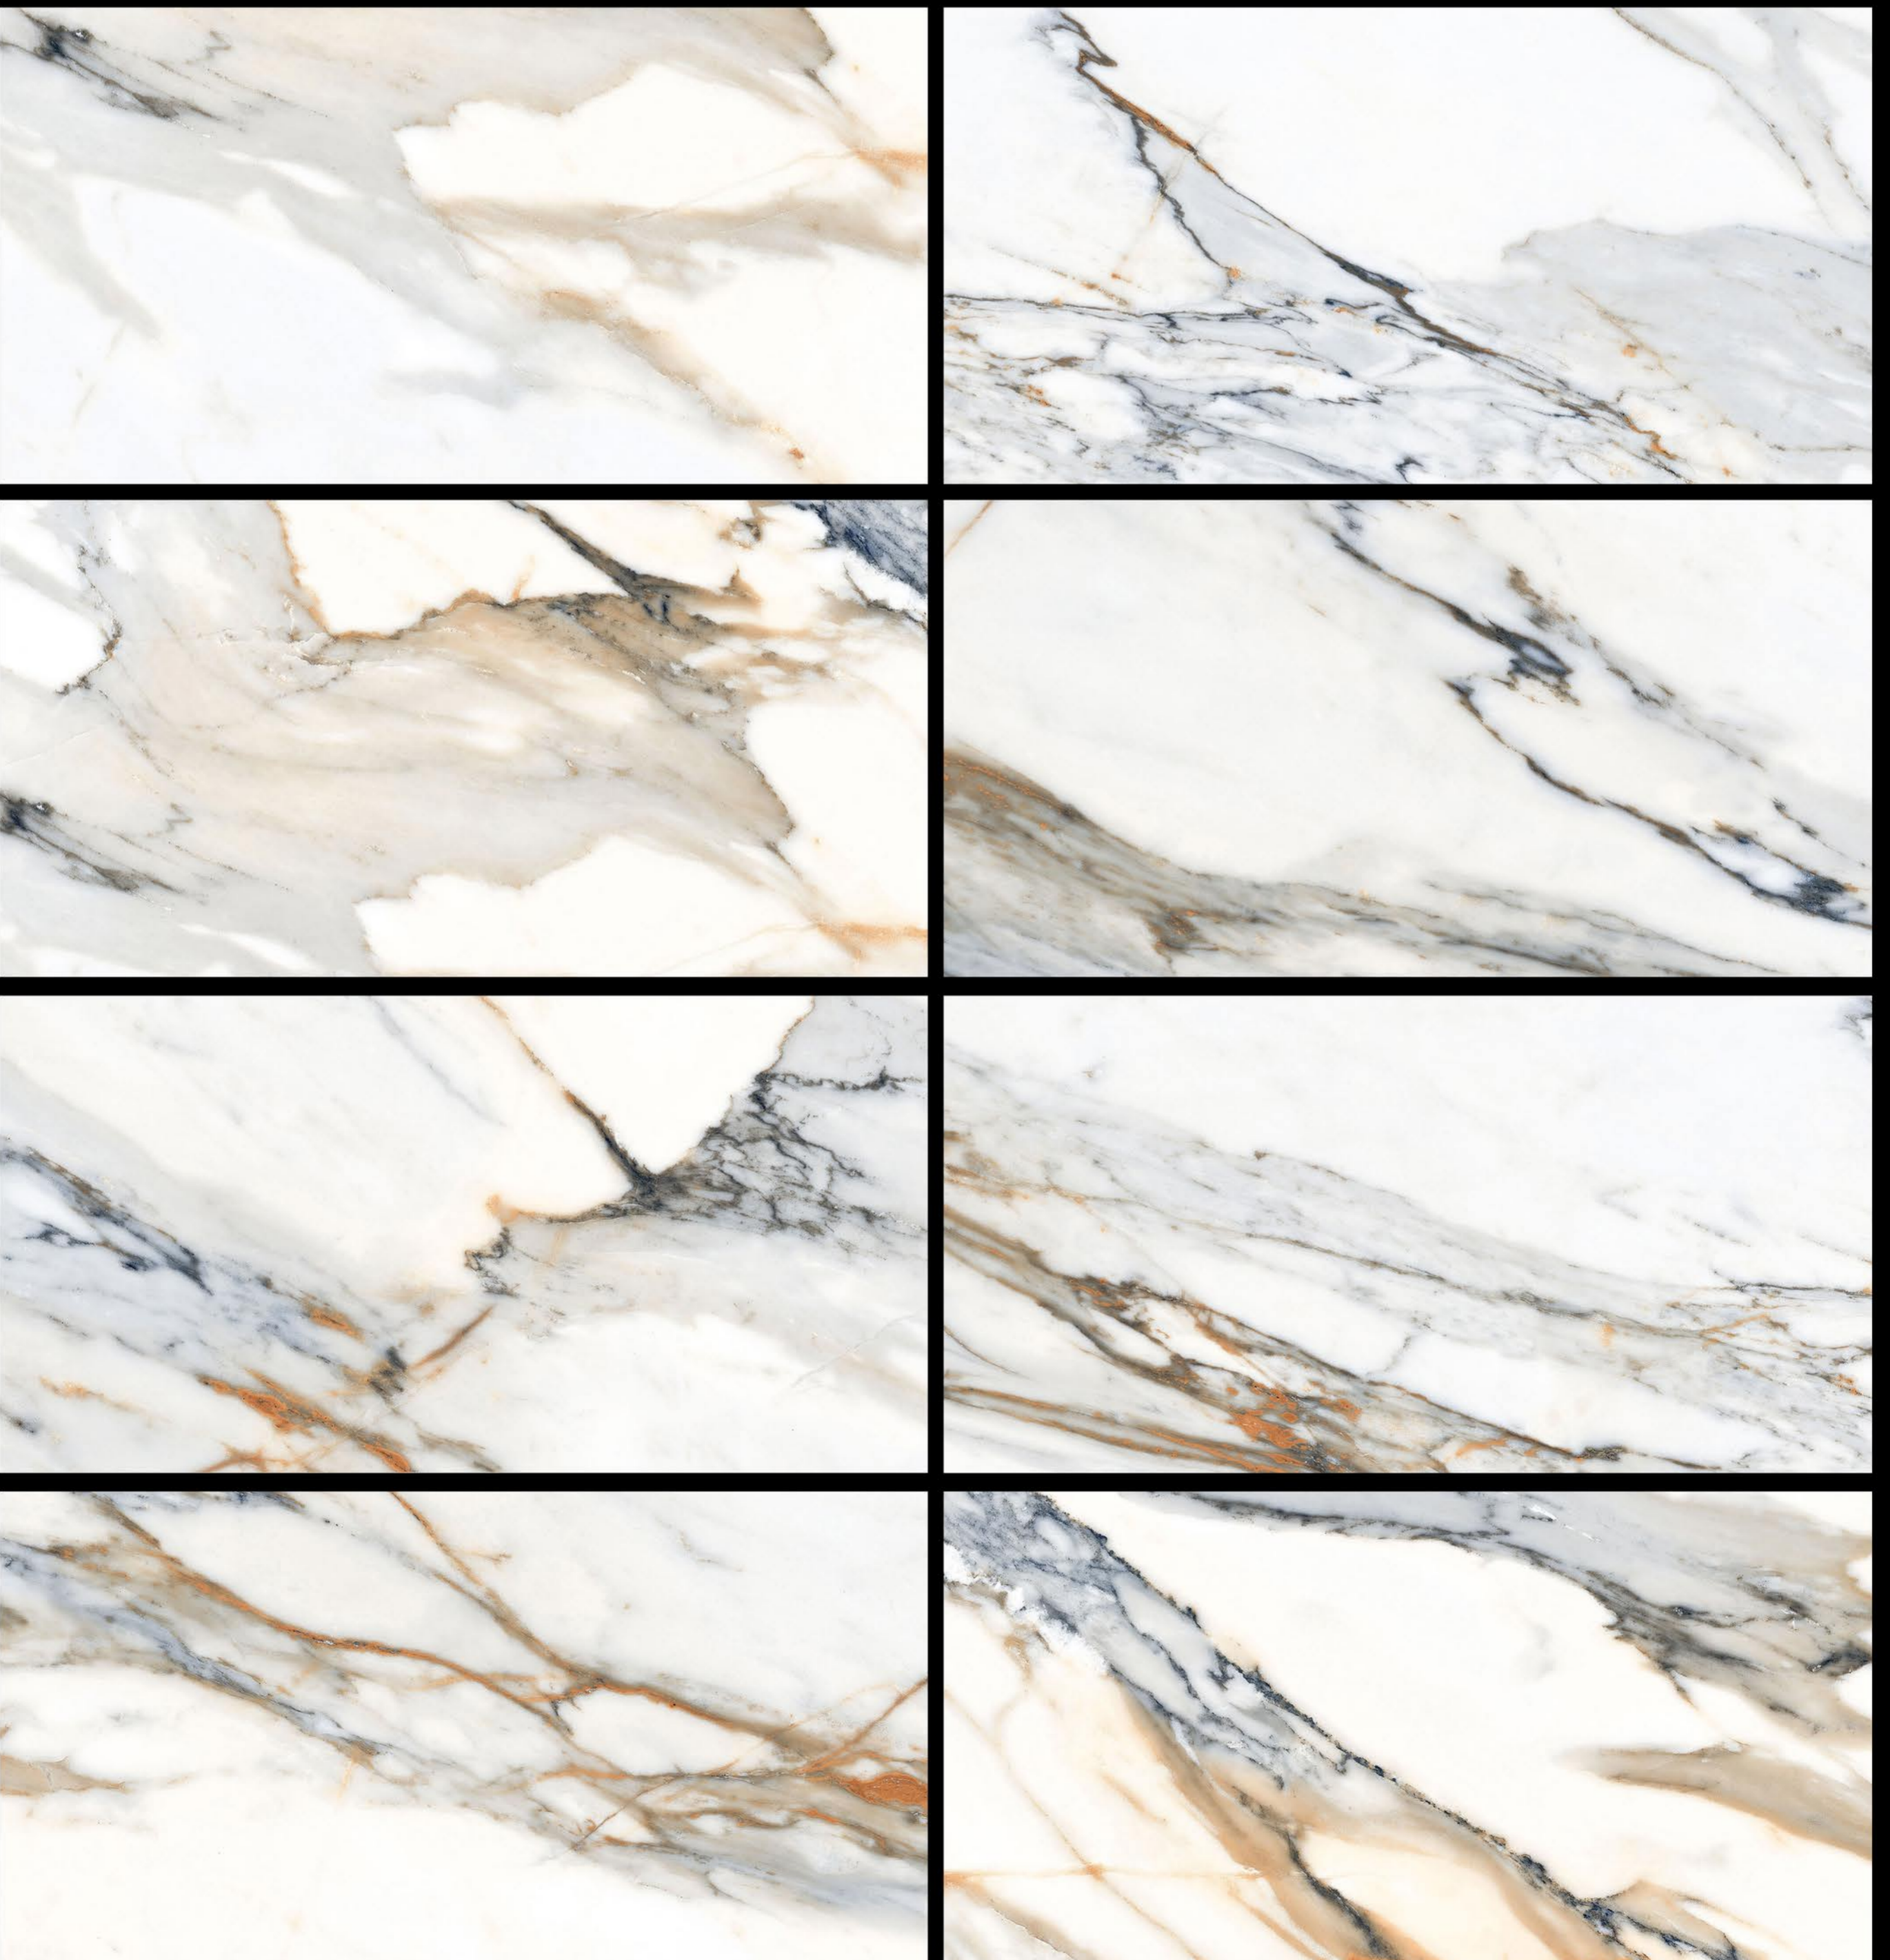

QUARTZITE BRONZE

300X600 mm