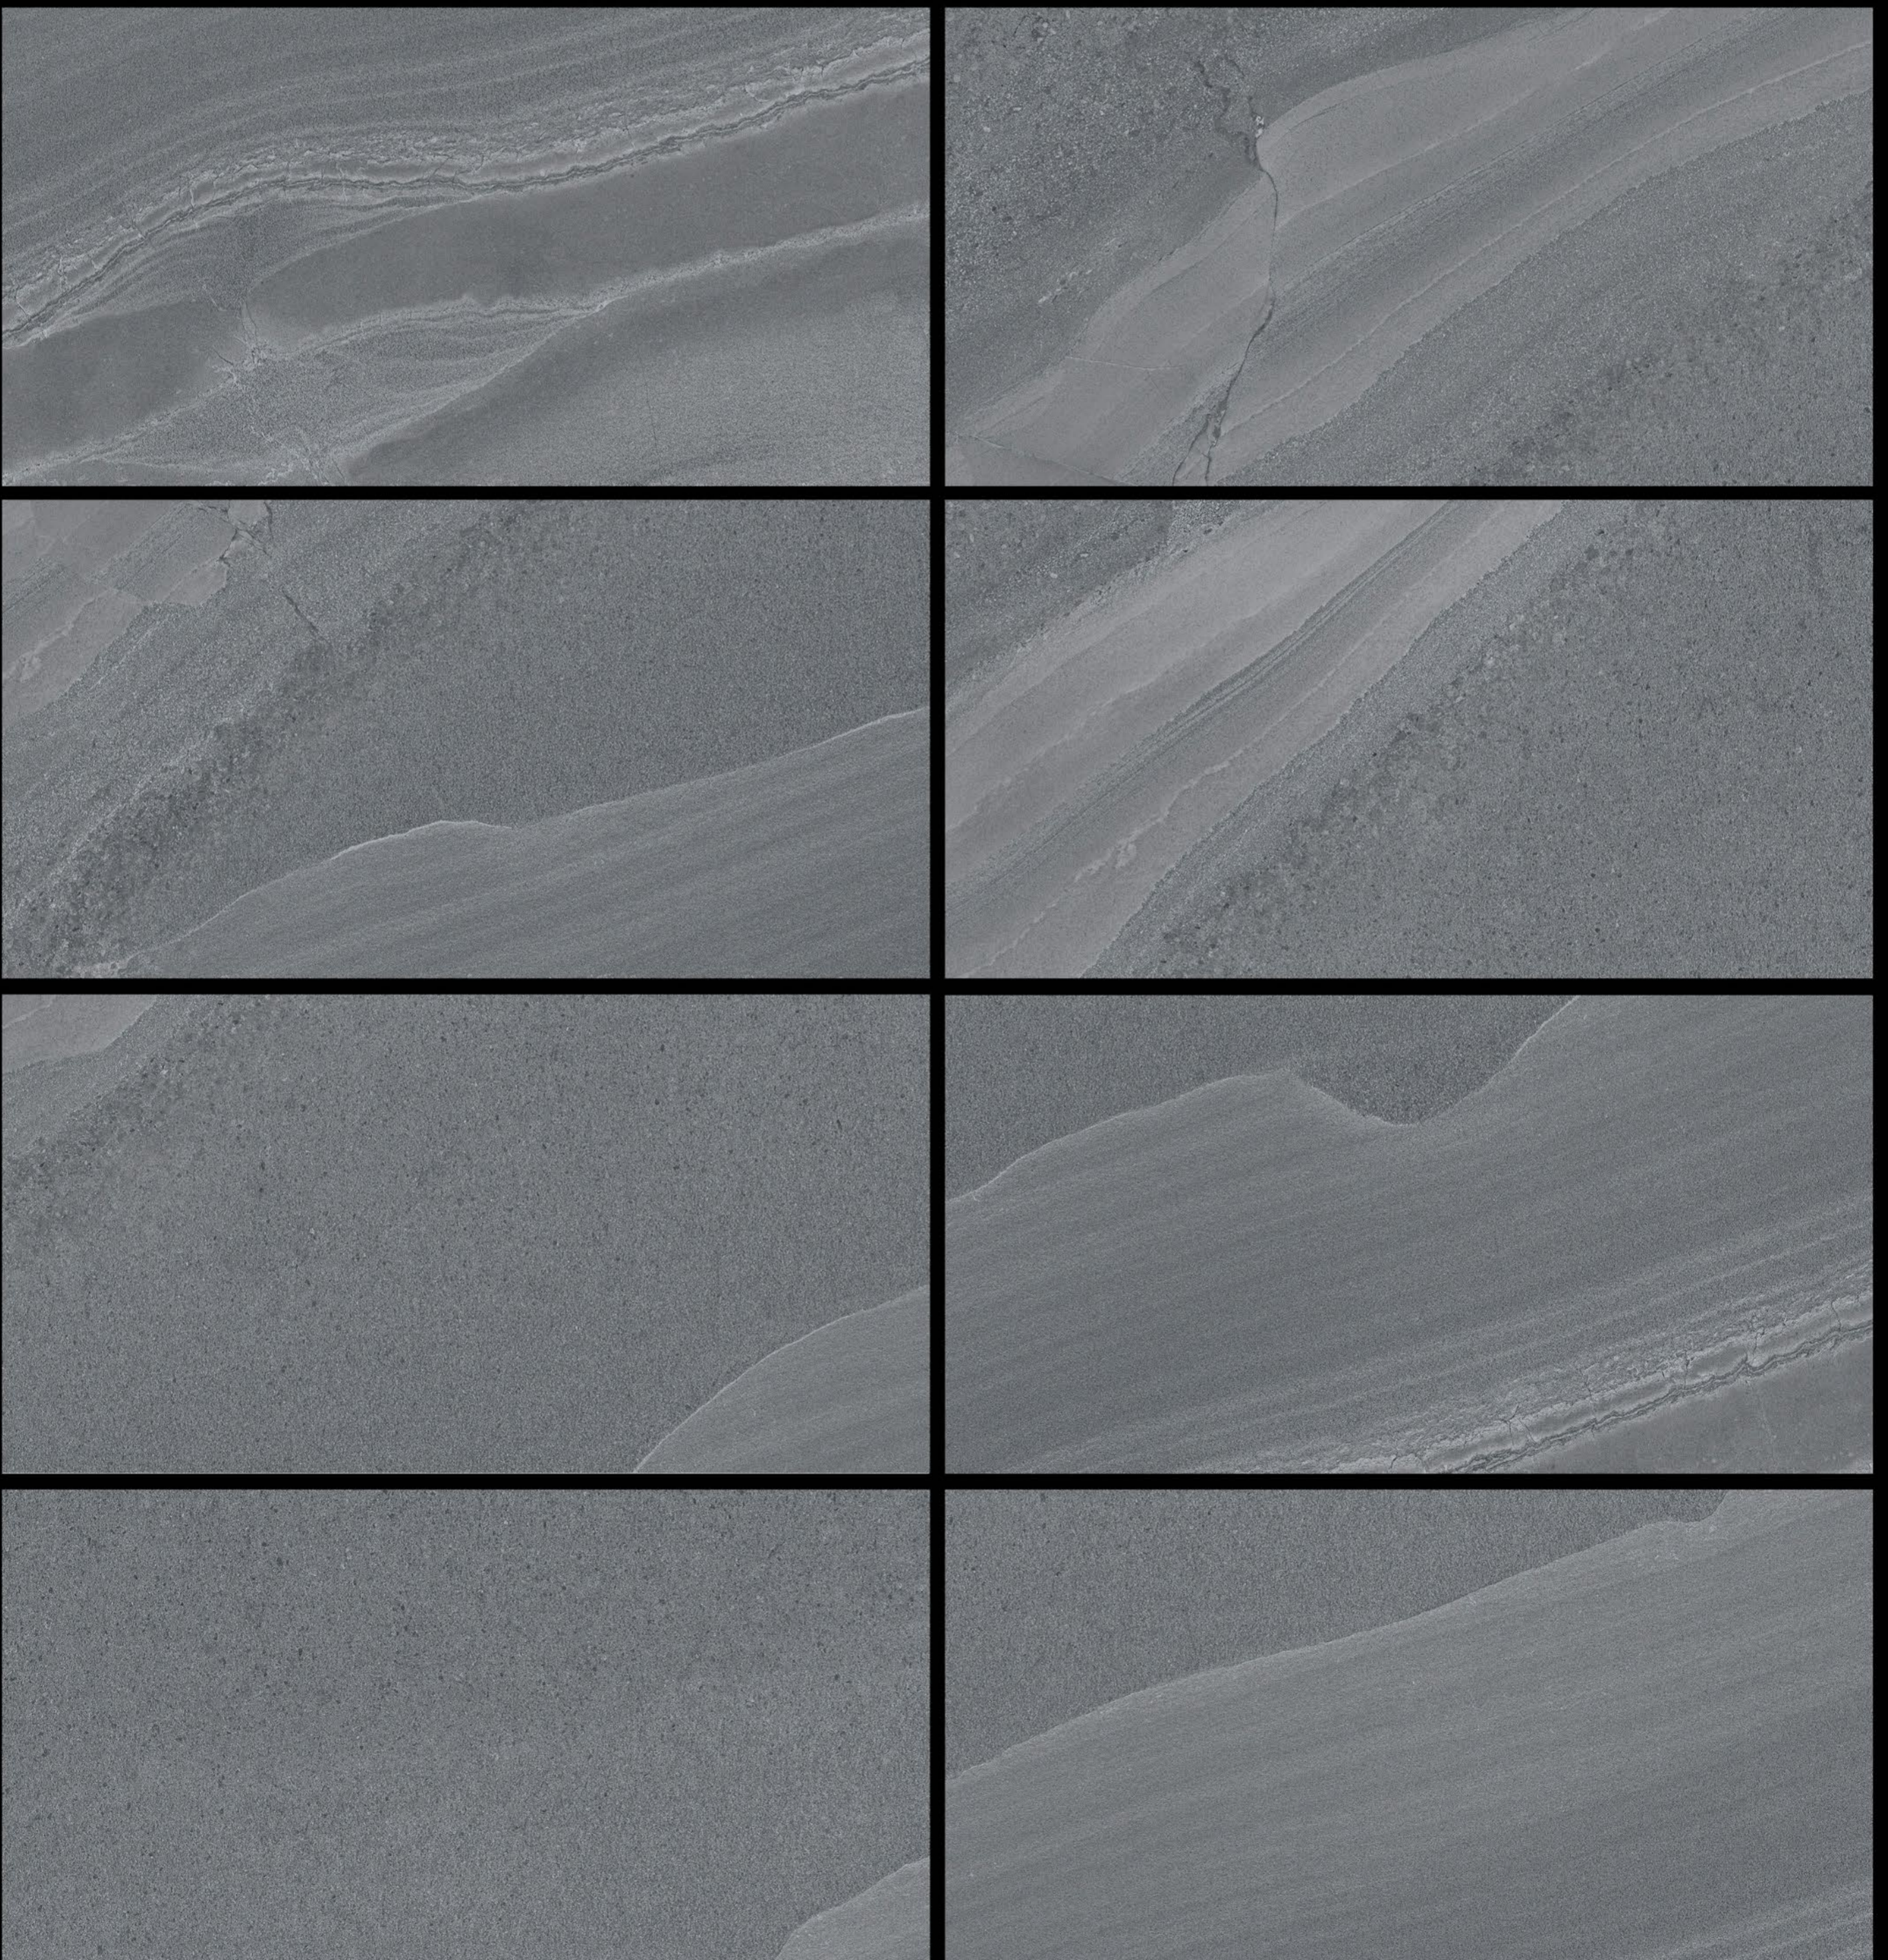

THICKNESS
9MM

FINISH
POLISHED

SIZE
300x600MM
(12"x24")

■ SAND STONE ANTHRACITA

■ 300X600 mm

(COLORS)

3

■ SANDE IVORY