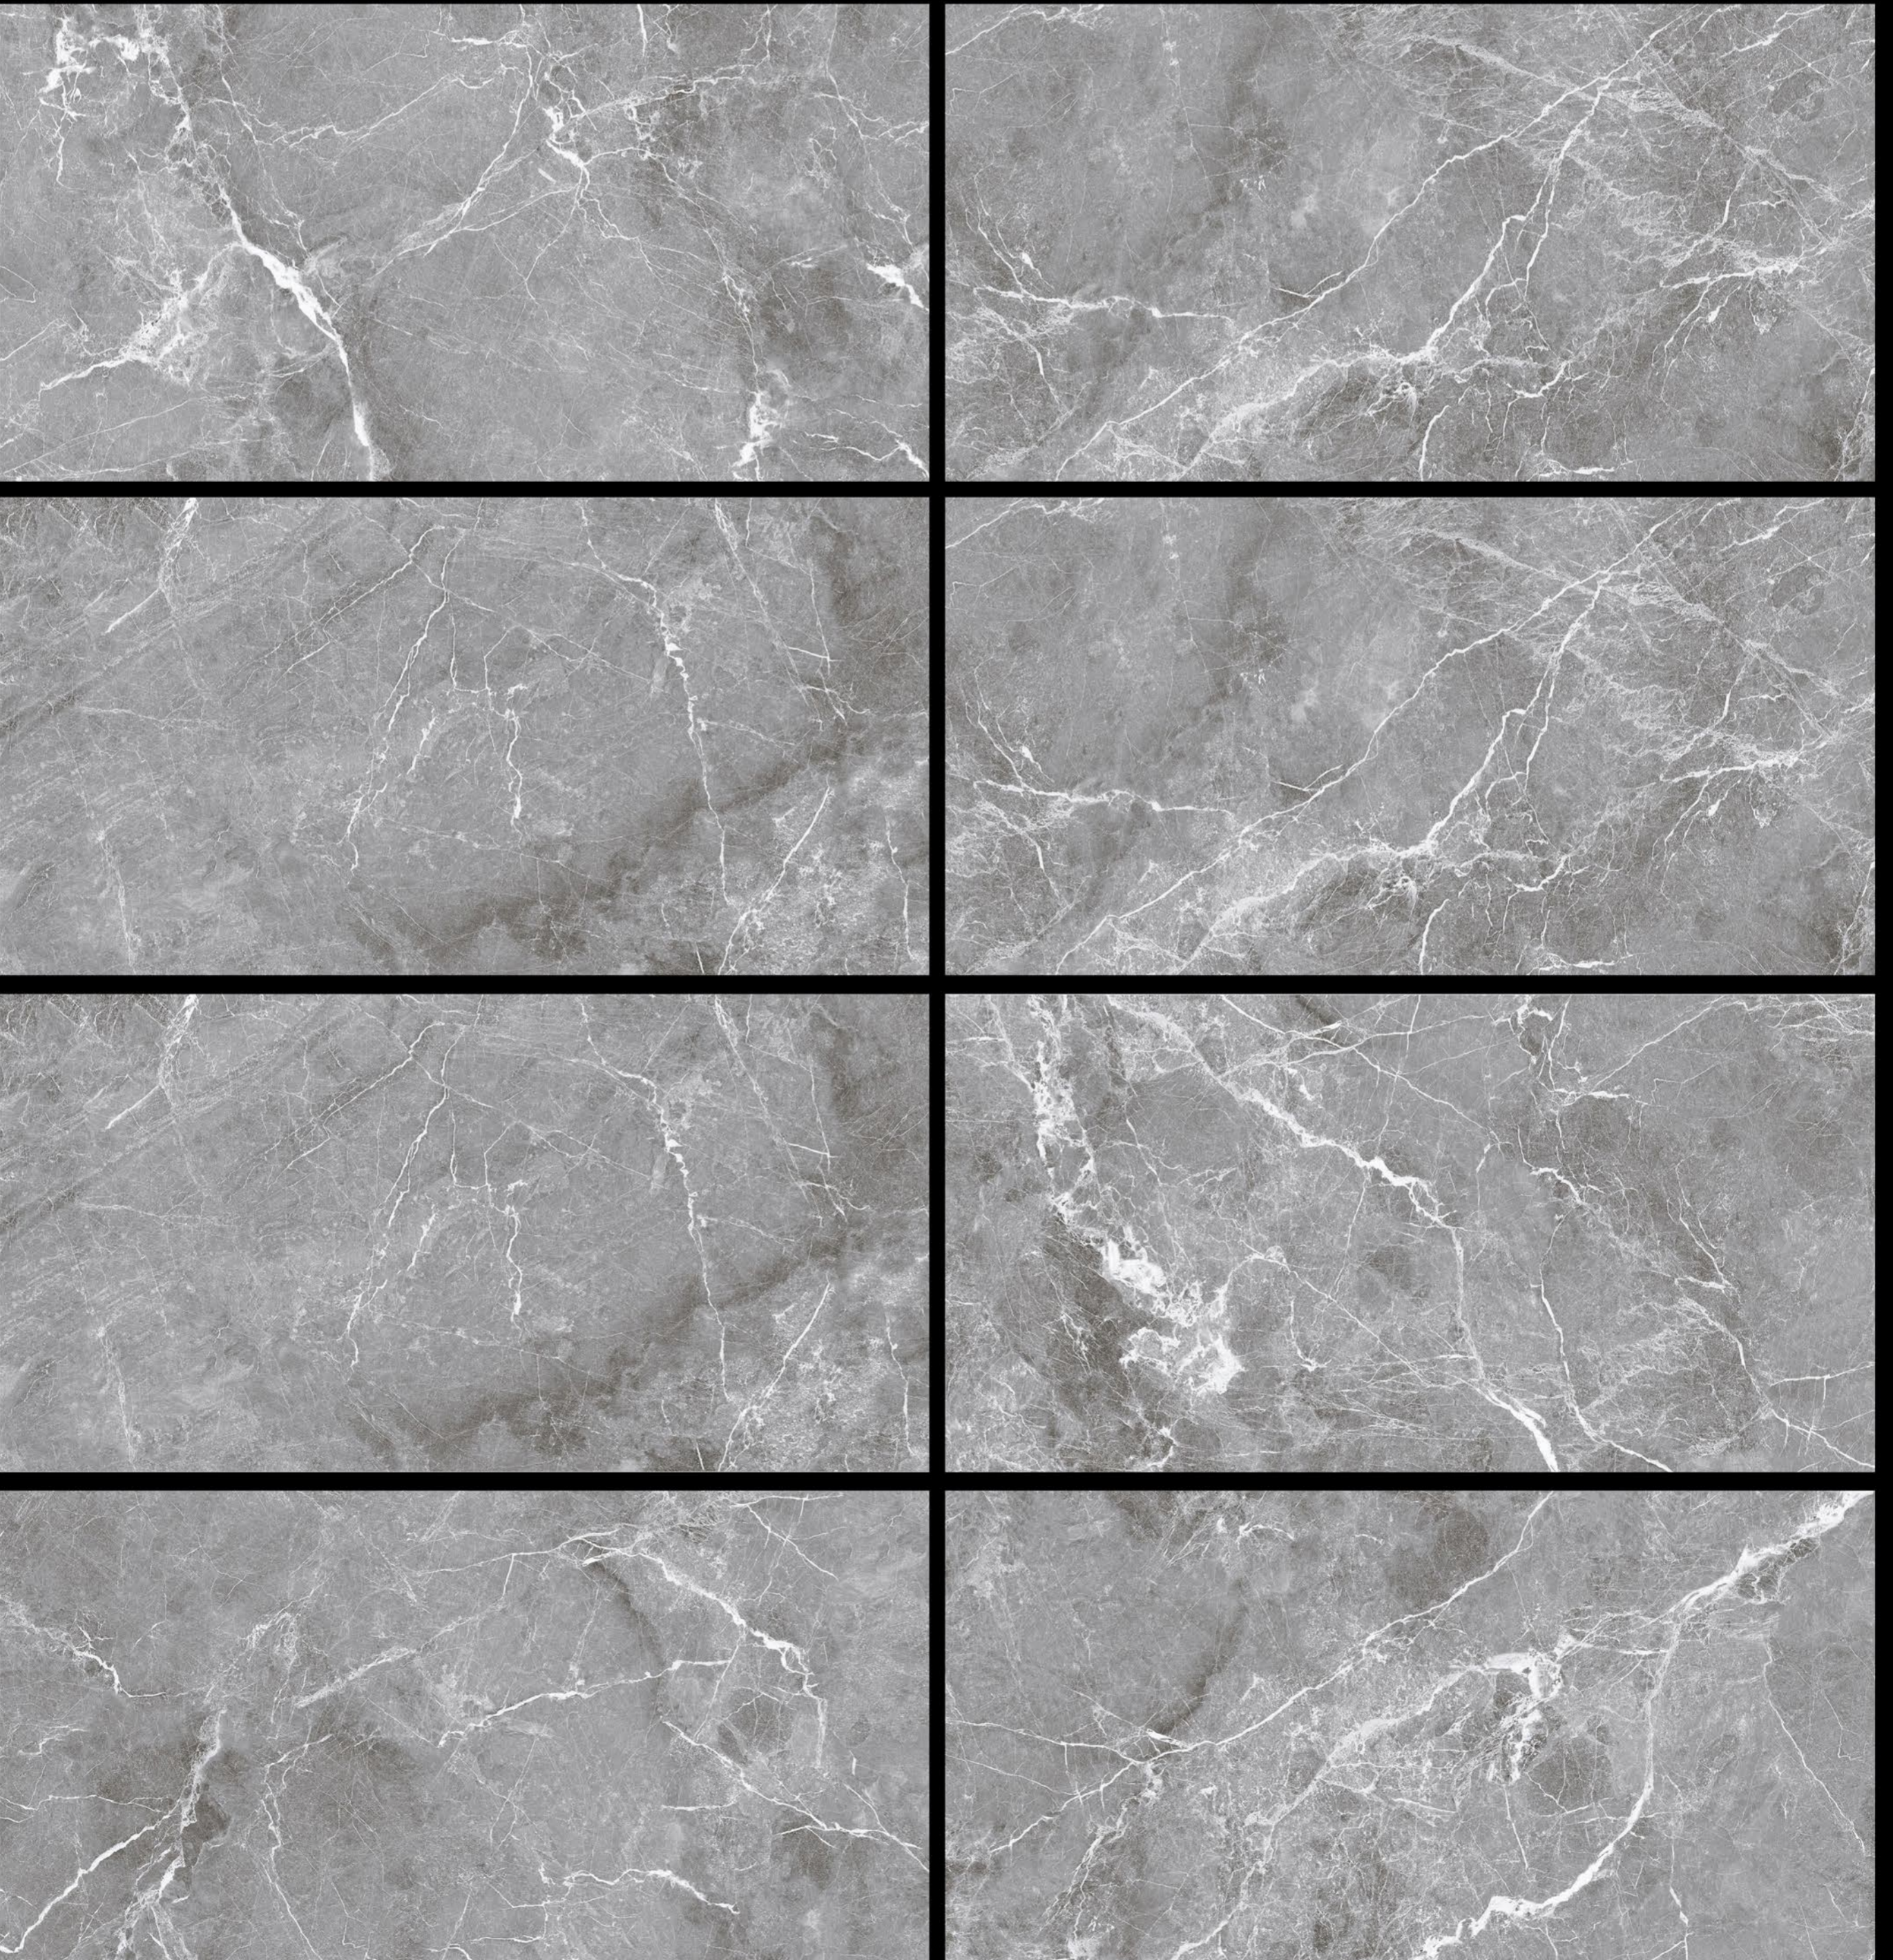

Eco Friendly

Digital Printing +

High Reflection Glaze

Abrasion Resistance

Imported Super Glaze

Digital Glazed Vitrified Tiles