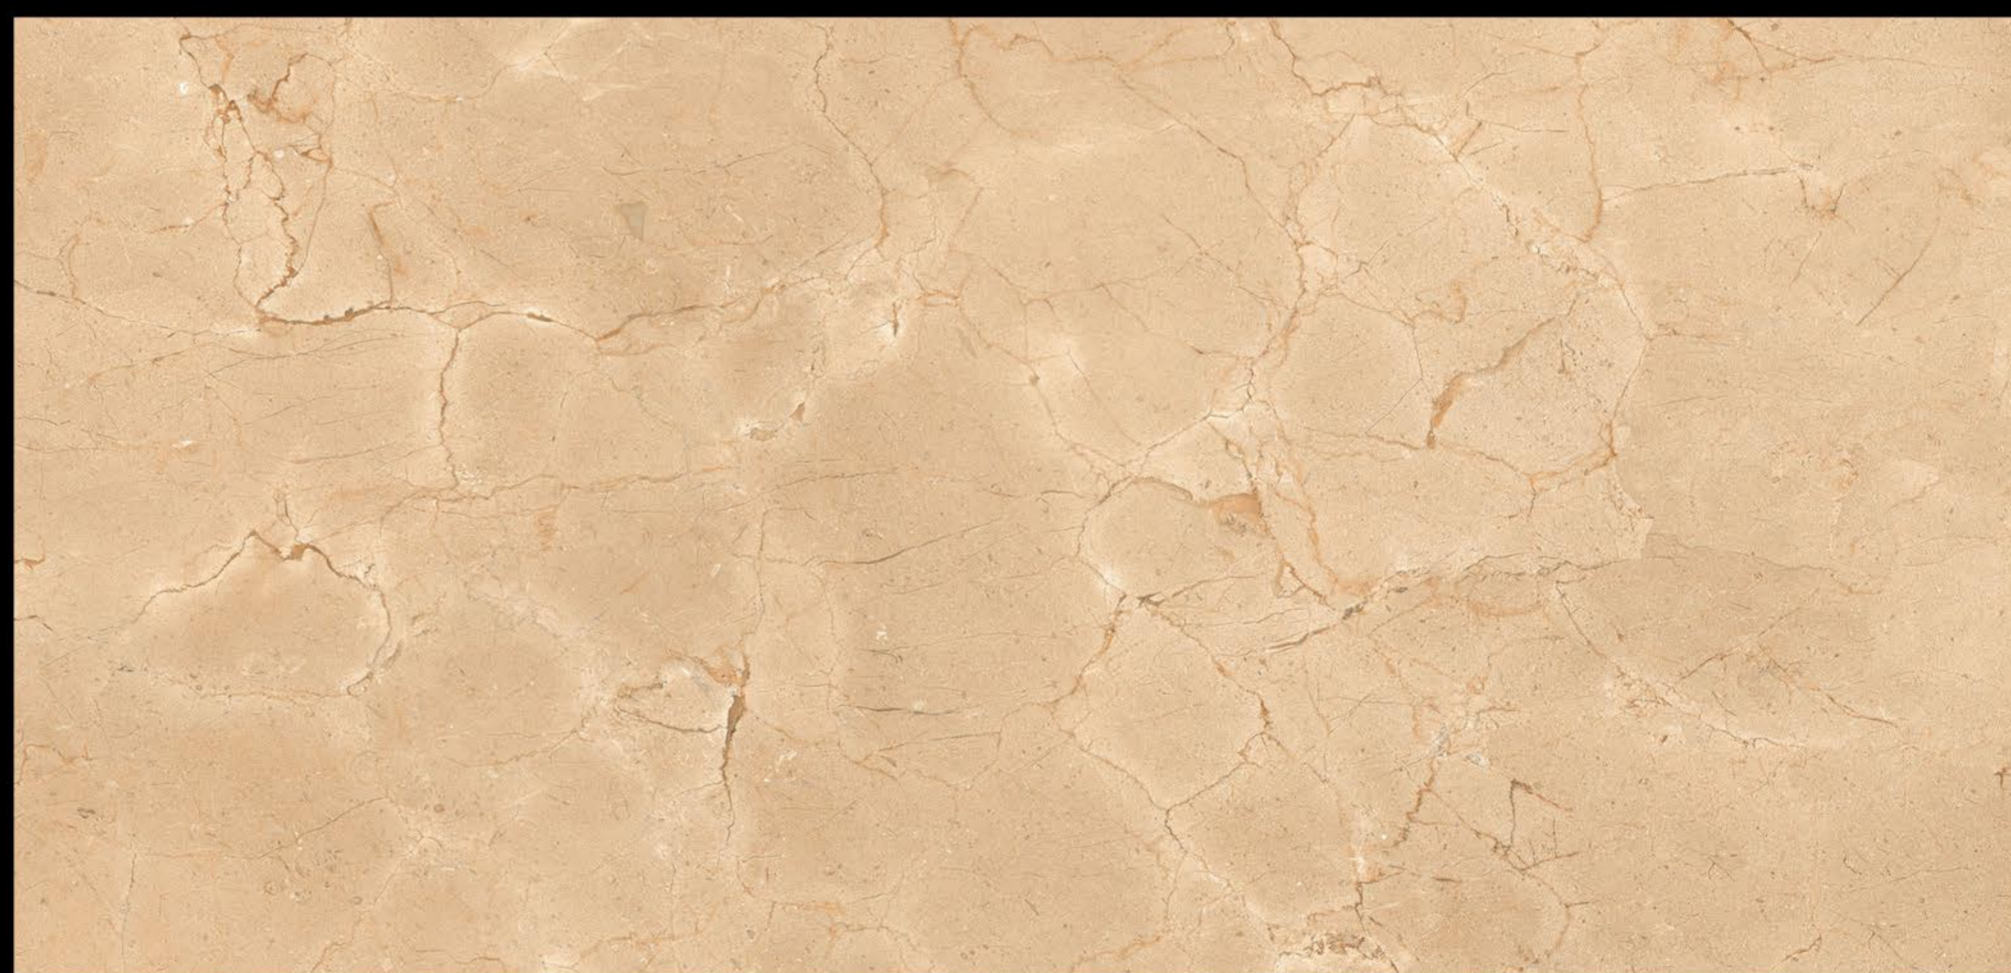

 Imported Super Glaze

Digital Glazed Vitrified Tiles

(COLORS)

2

■ BOLONIA MARFIL BEIGE

■ BOLONIA MARFIL BROWN

THICKNESS
9MM

FINISH
POLISHED