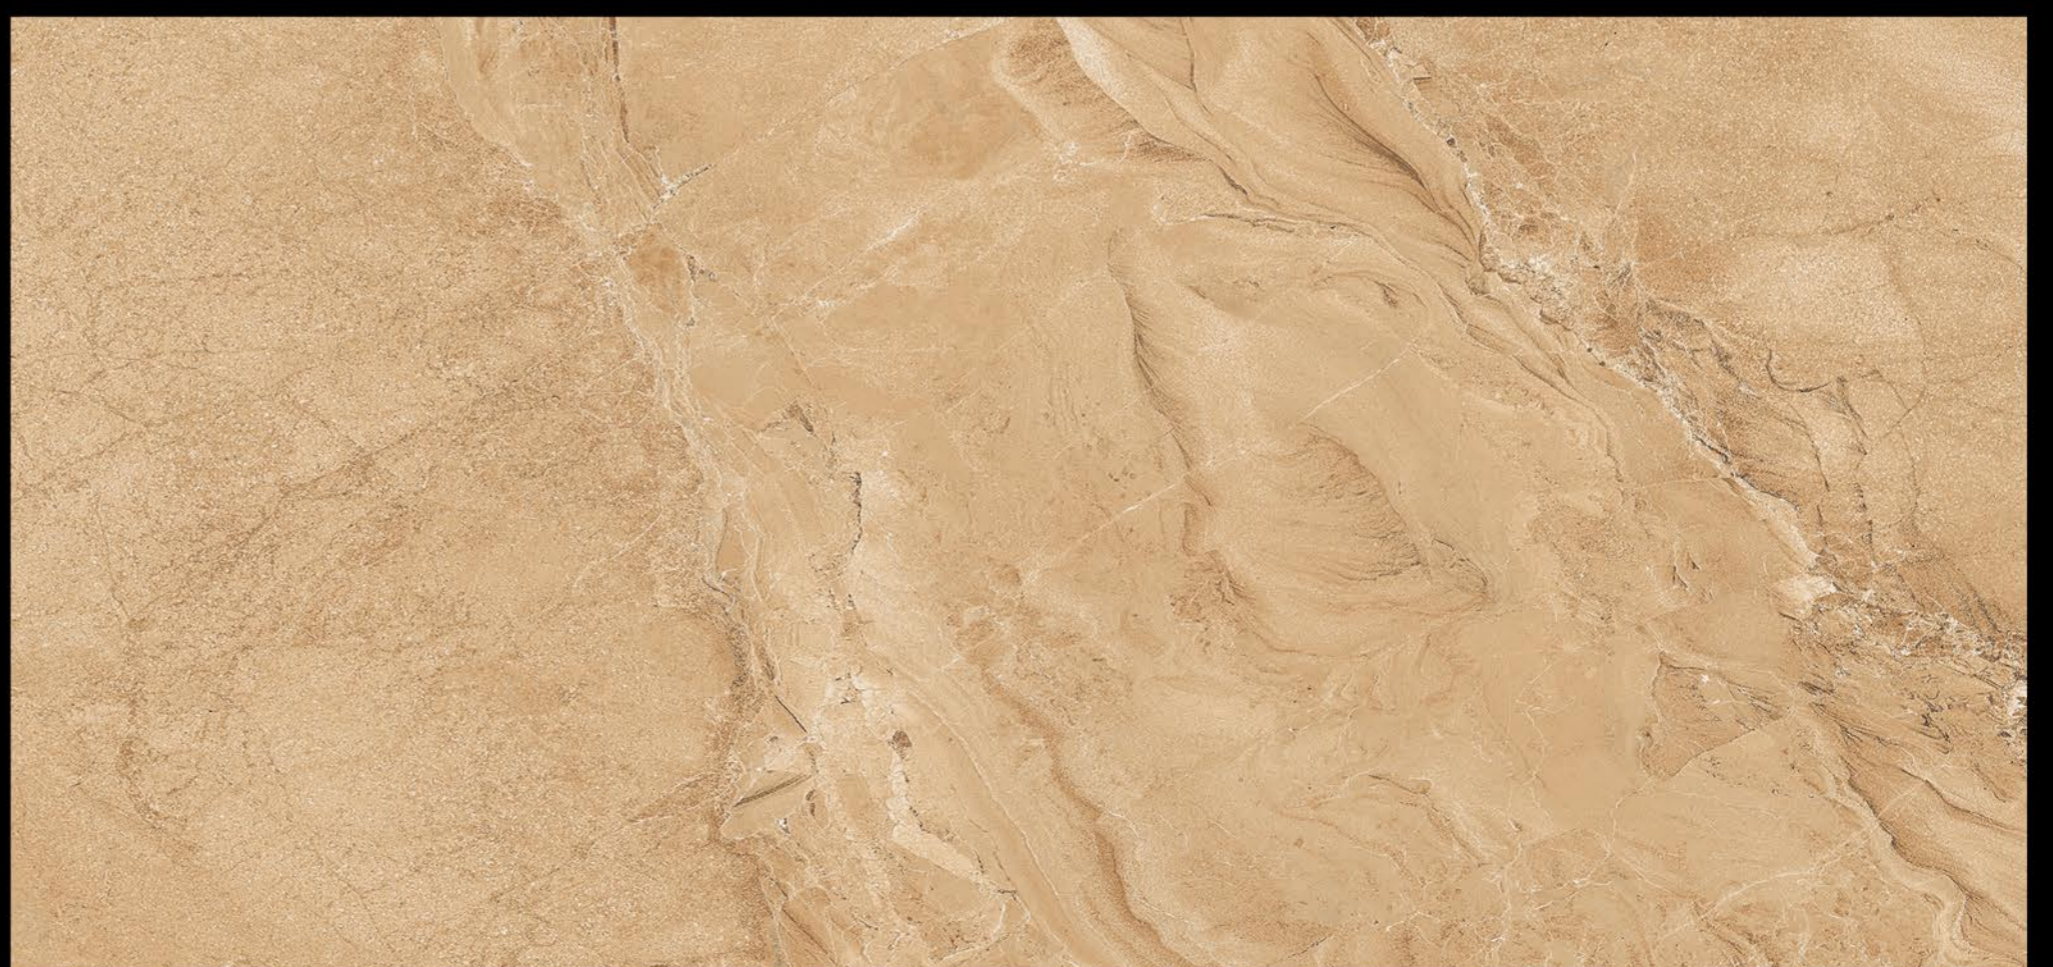

■ FLORENCE BROWN