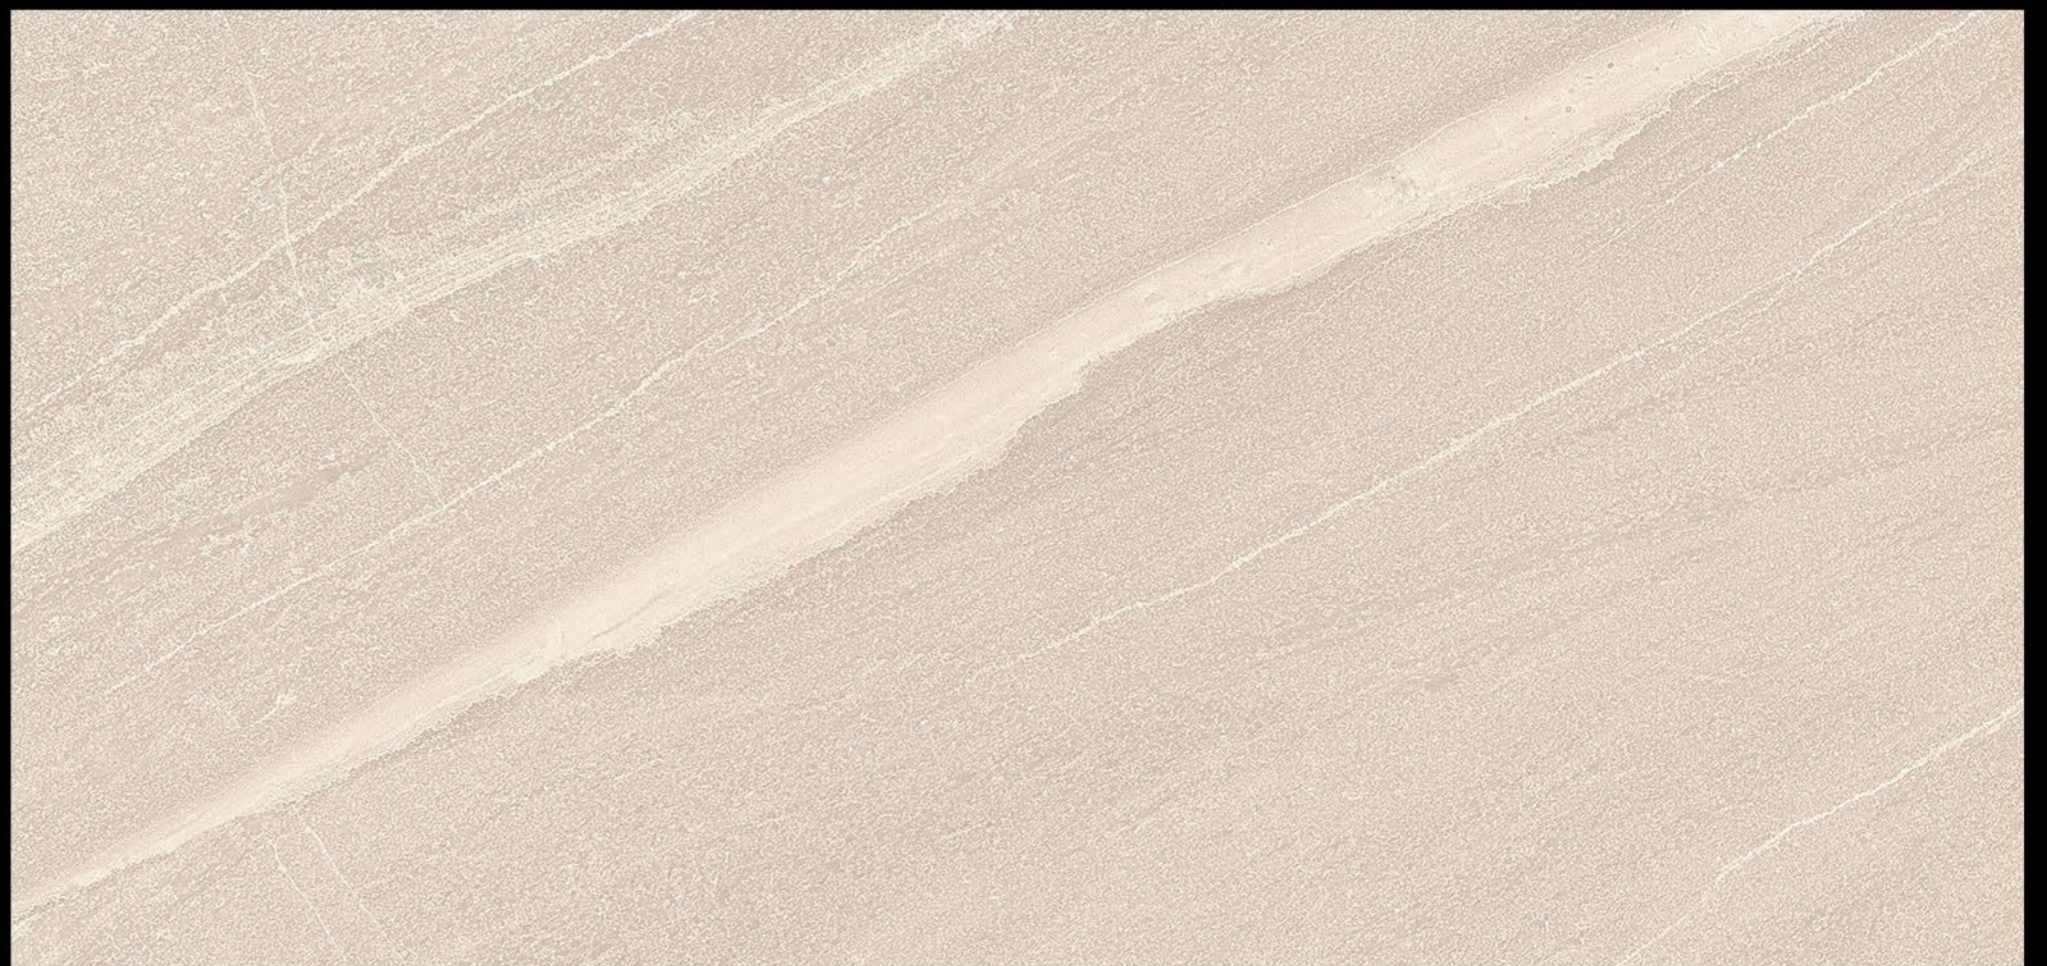

 Imported Super Glaze

Digital Glazed Vitrified Tiles

(COLORS)

4

■ ROYAL SAND WHITE

■ ROYAL SAND GREY

■ ROYAL SAND CREMA

■ ROYAL SAND BROWN