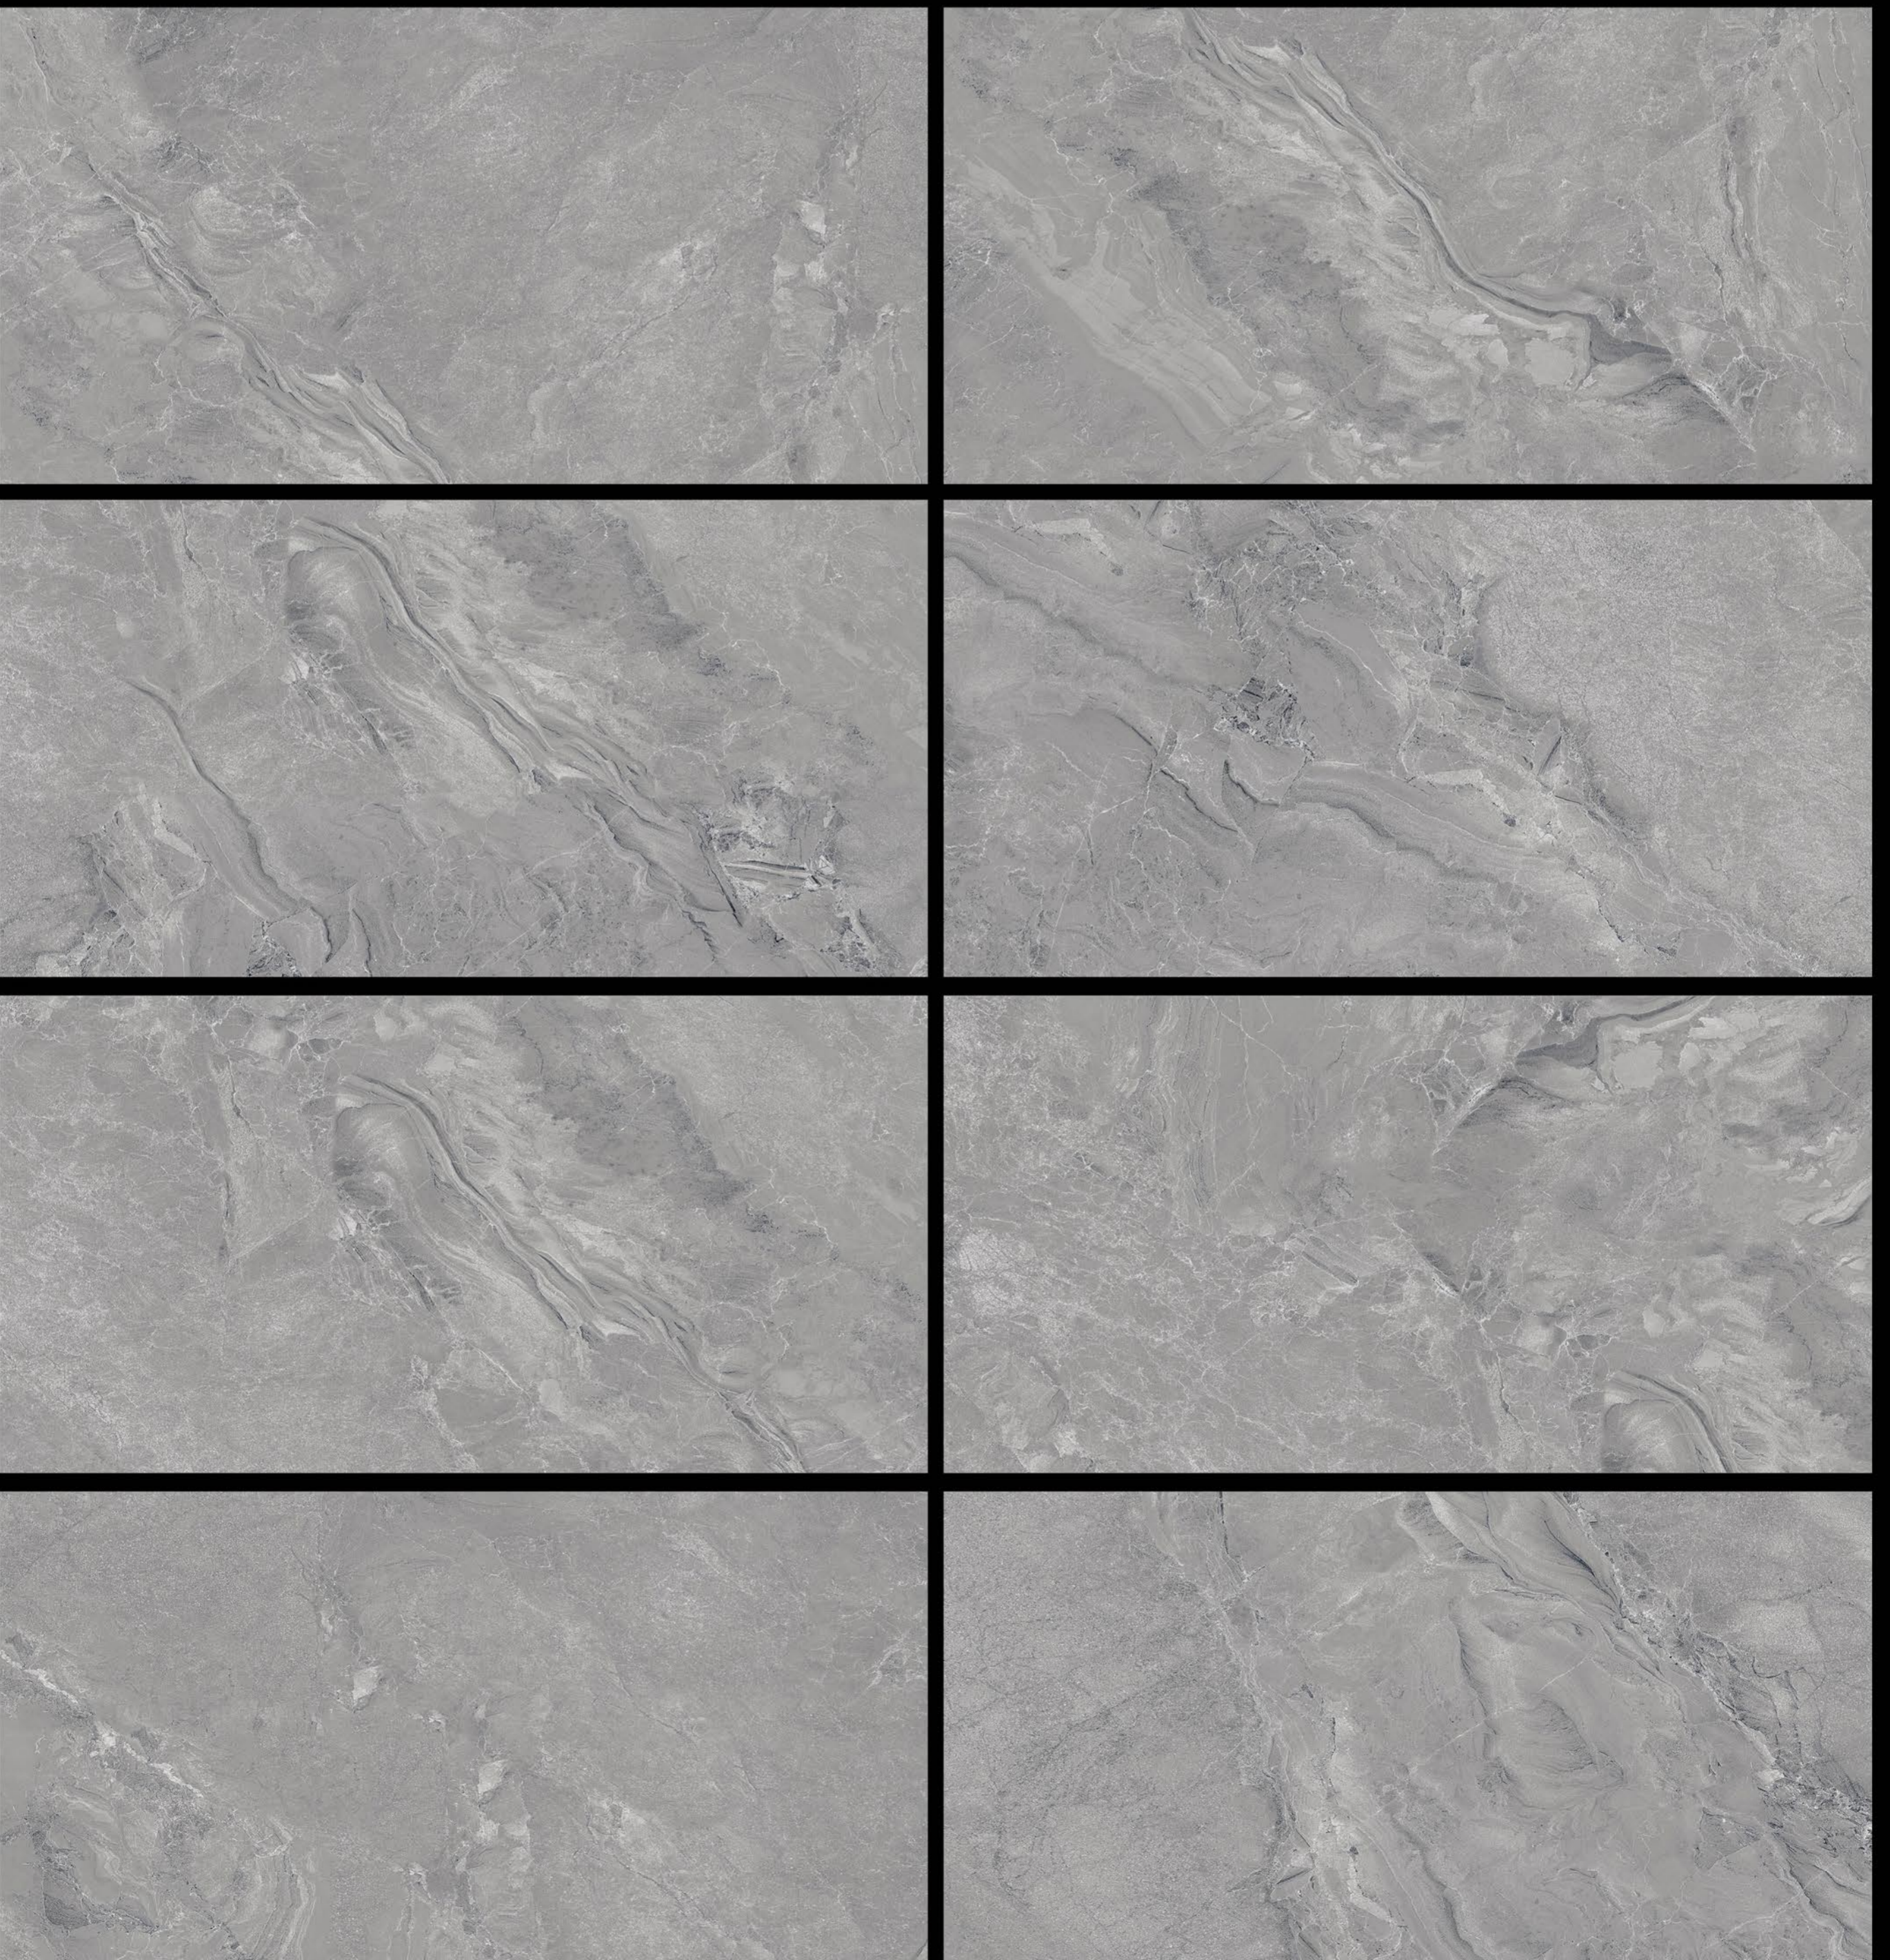

Eco Friendly

Digital Printing +

High Reflection Glaze

Abrasion Resistance

Imported Super Glaze