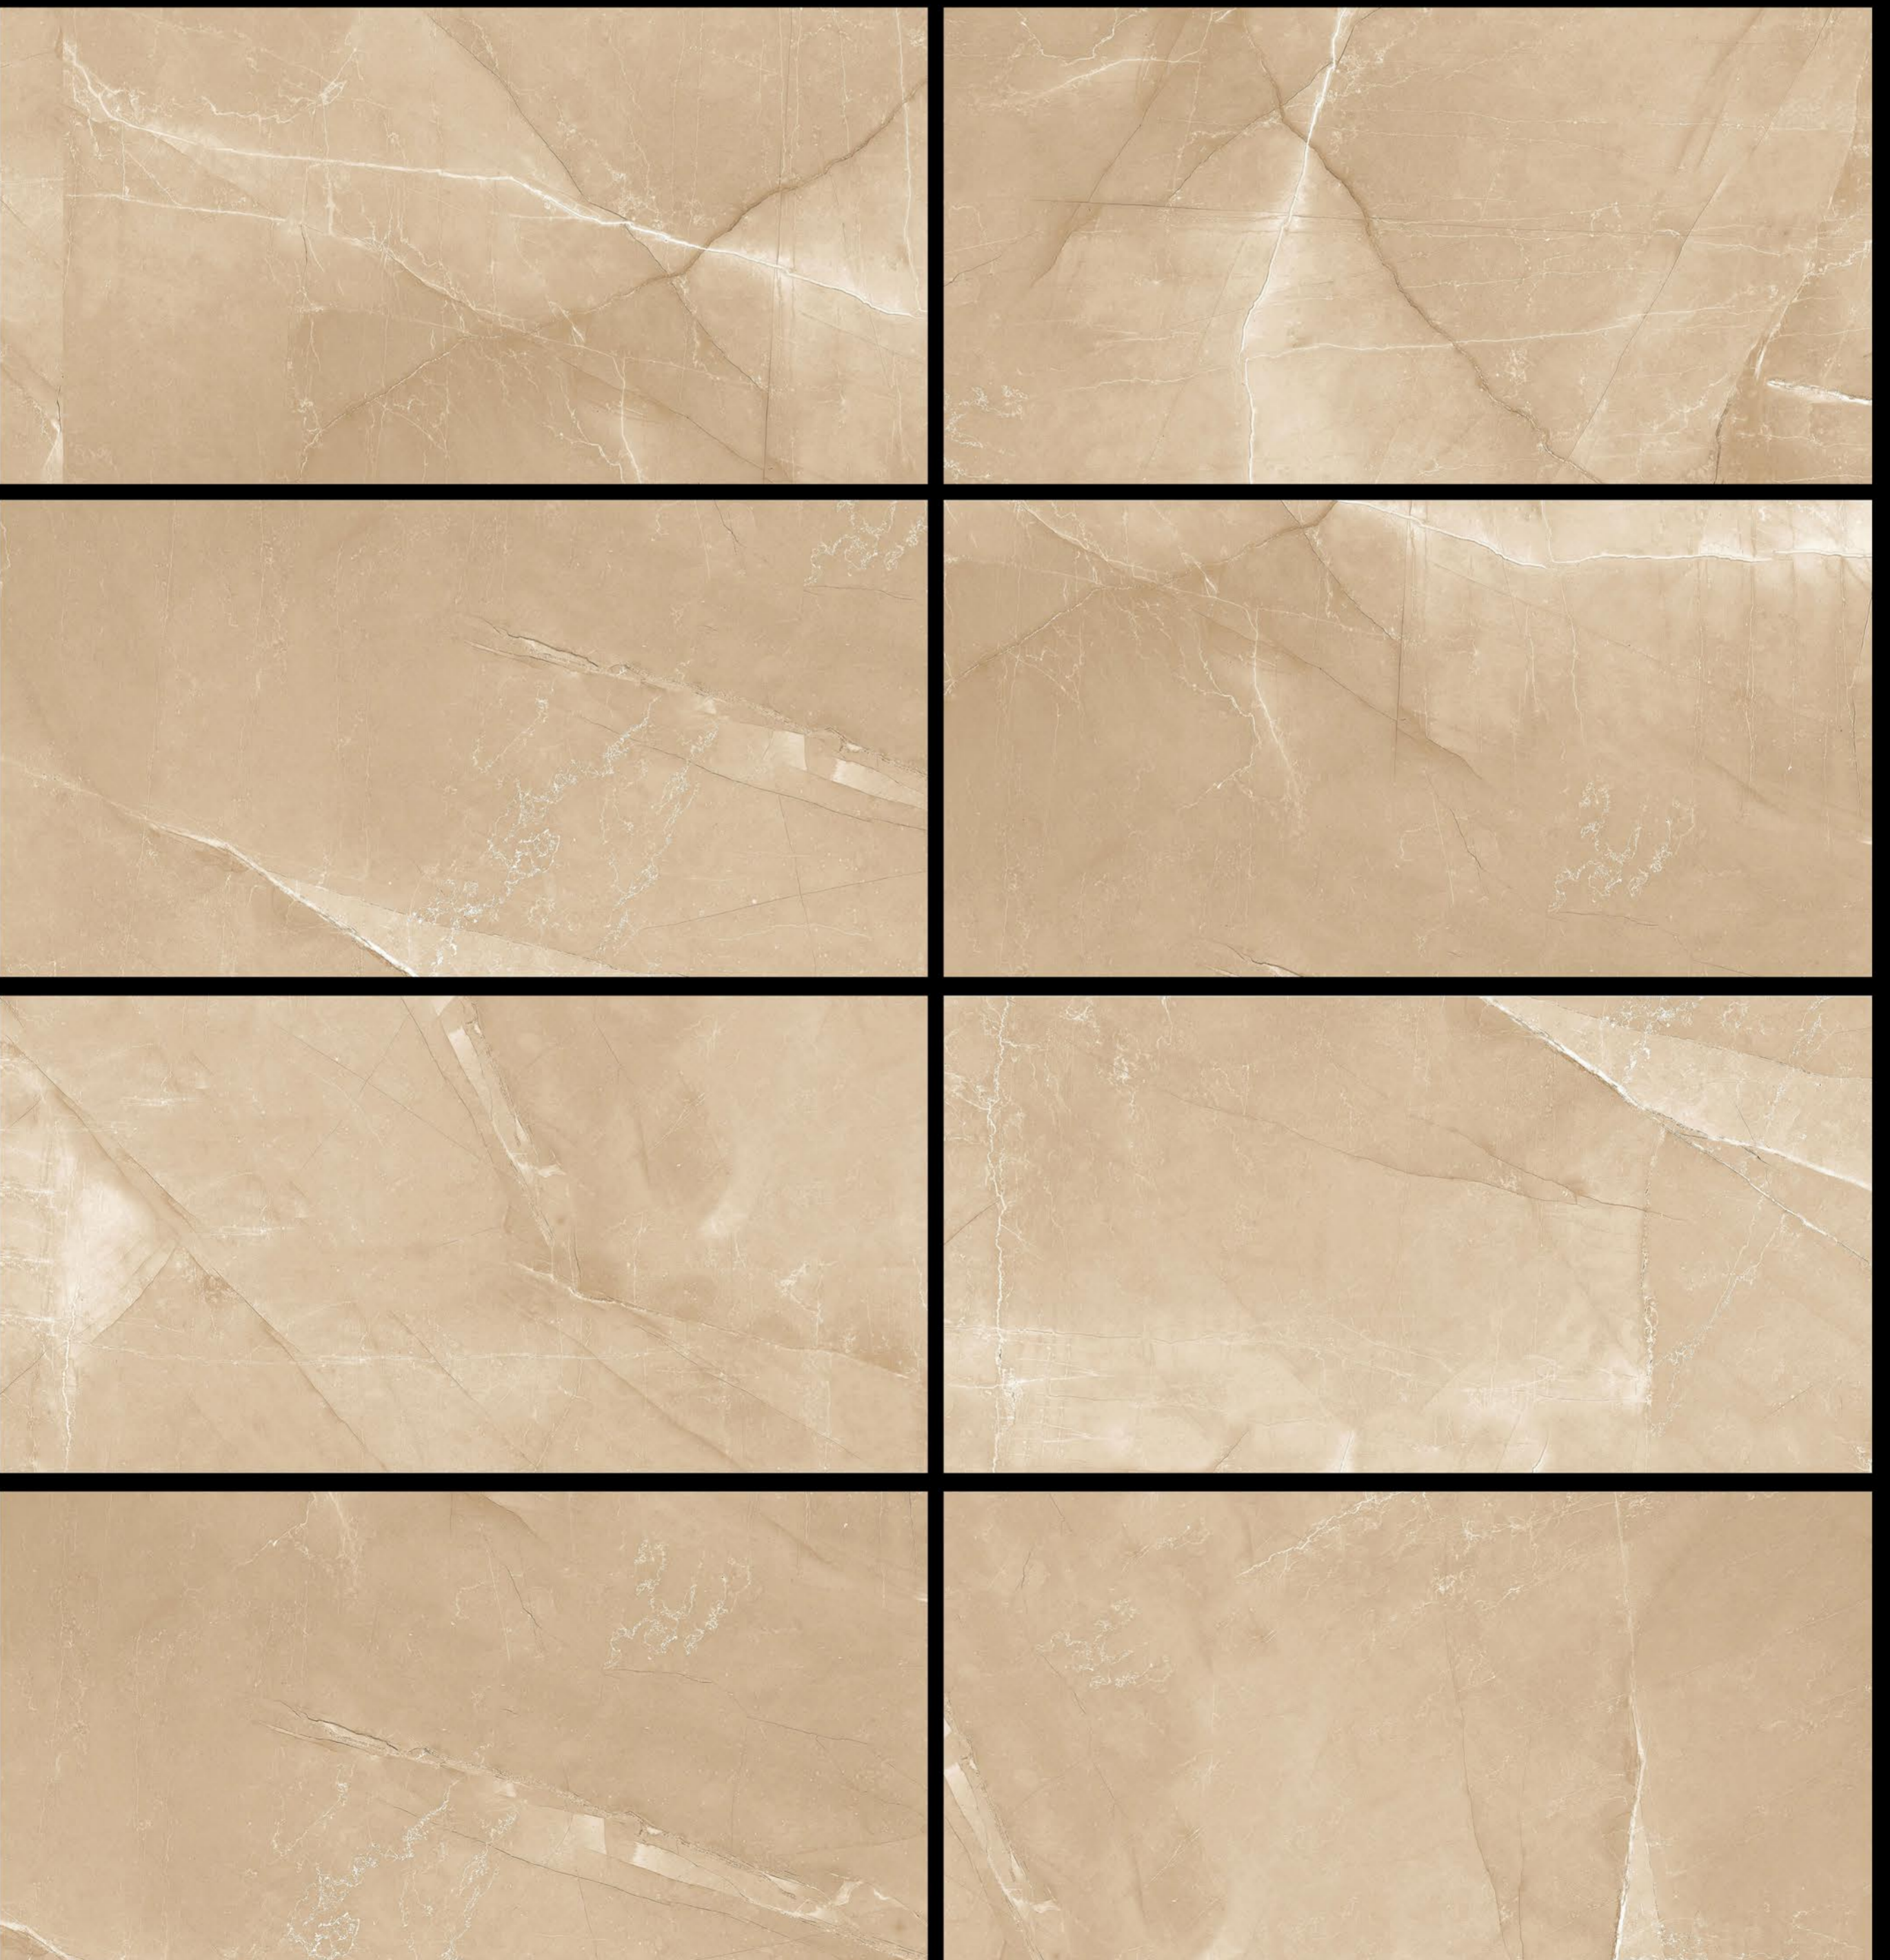

■ PIAS CHOCO

THICKNESS
9MM

FINISH
POLISHED

SIZE
300x600MM
(12"x24")

Polished

random | wall / floor tiles | use 3mm space
aleatorio | *pavimenti / rivestimenti* | *usare lo spazio 3mm*

PIAS CHOCO

300X600 mm