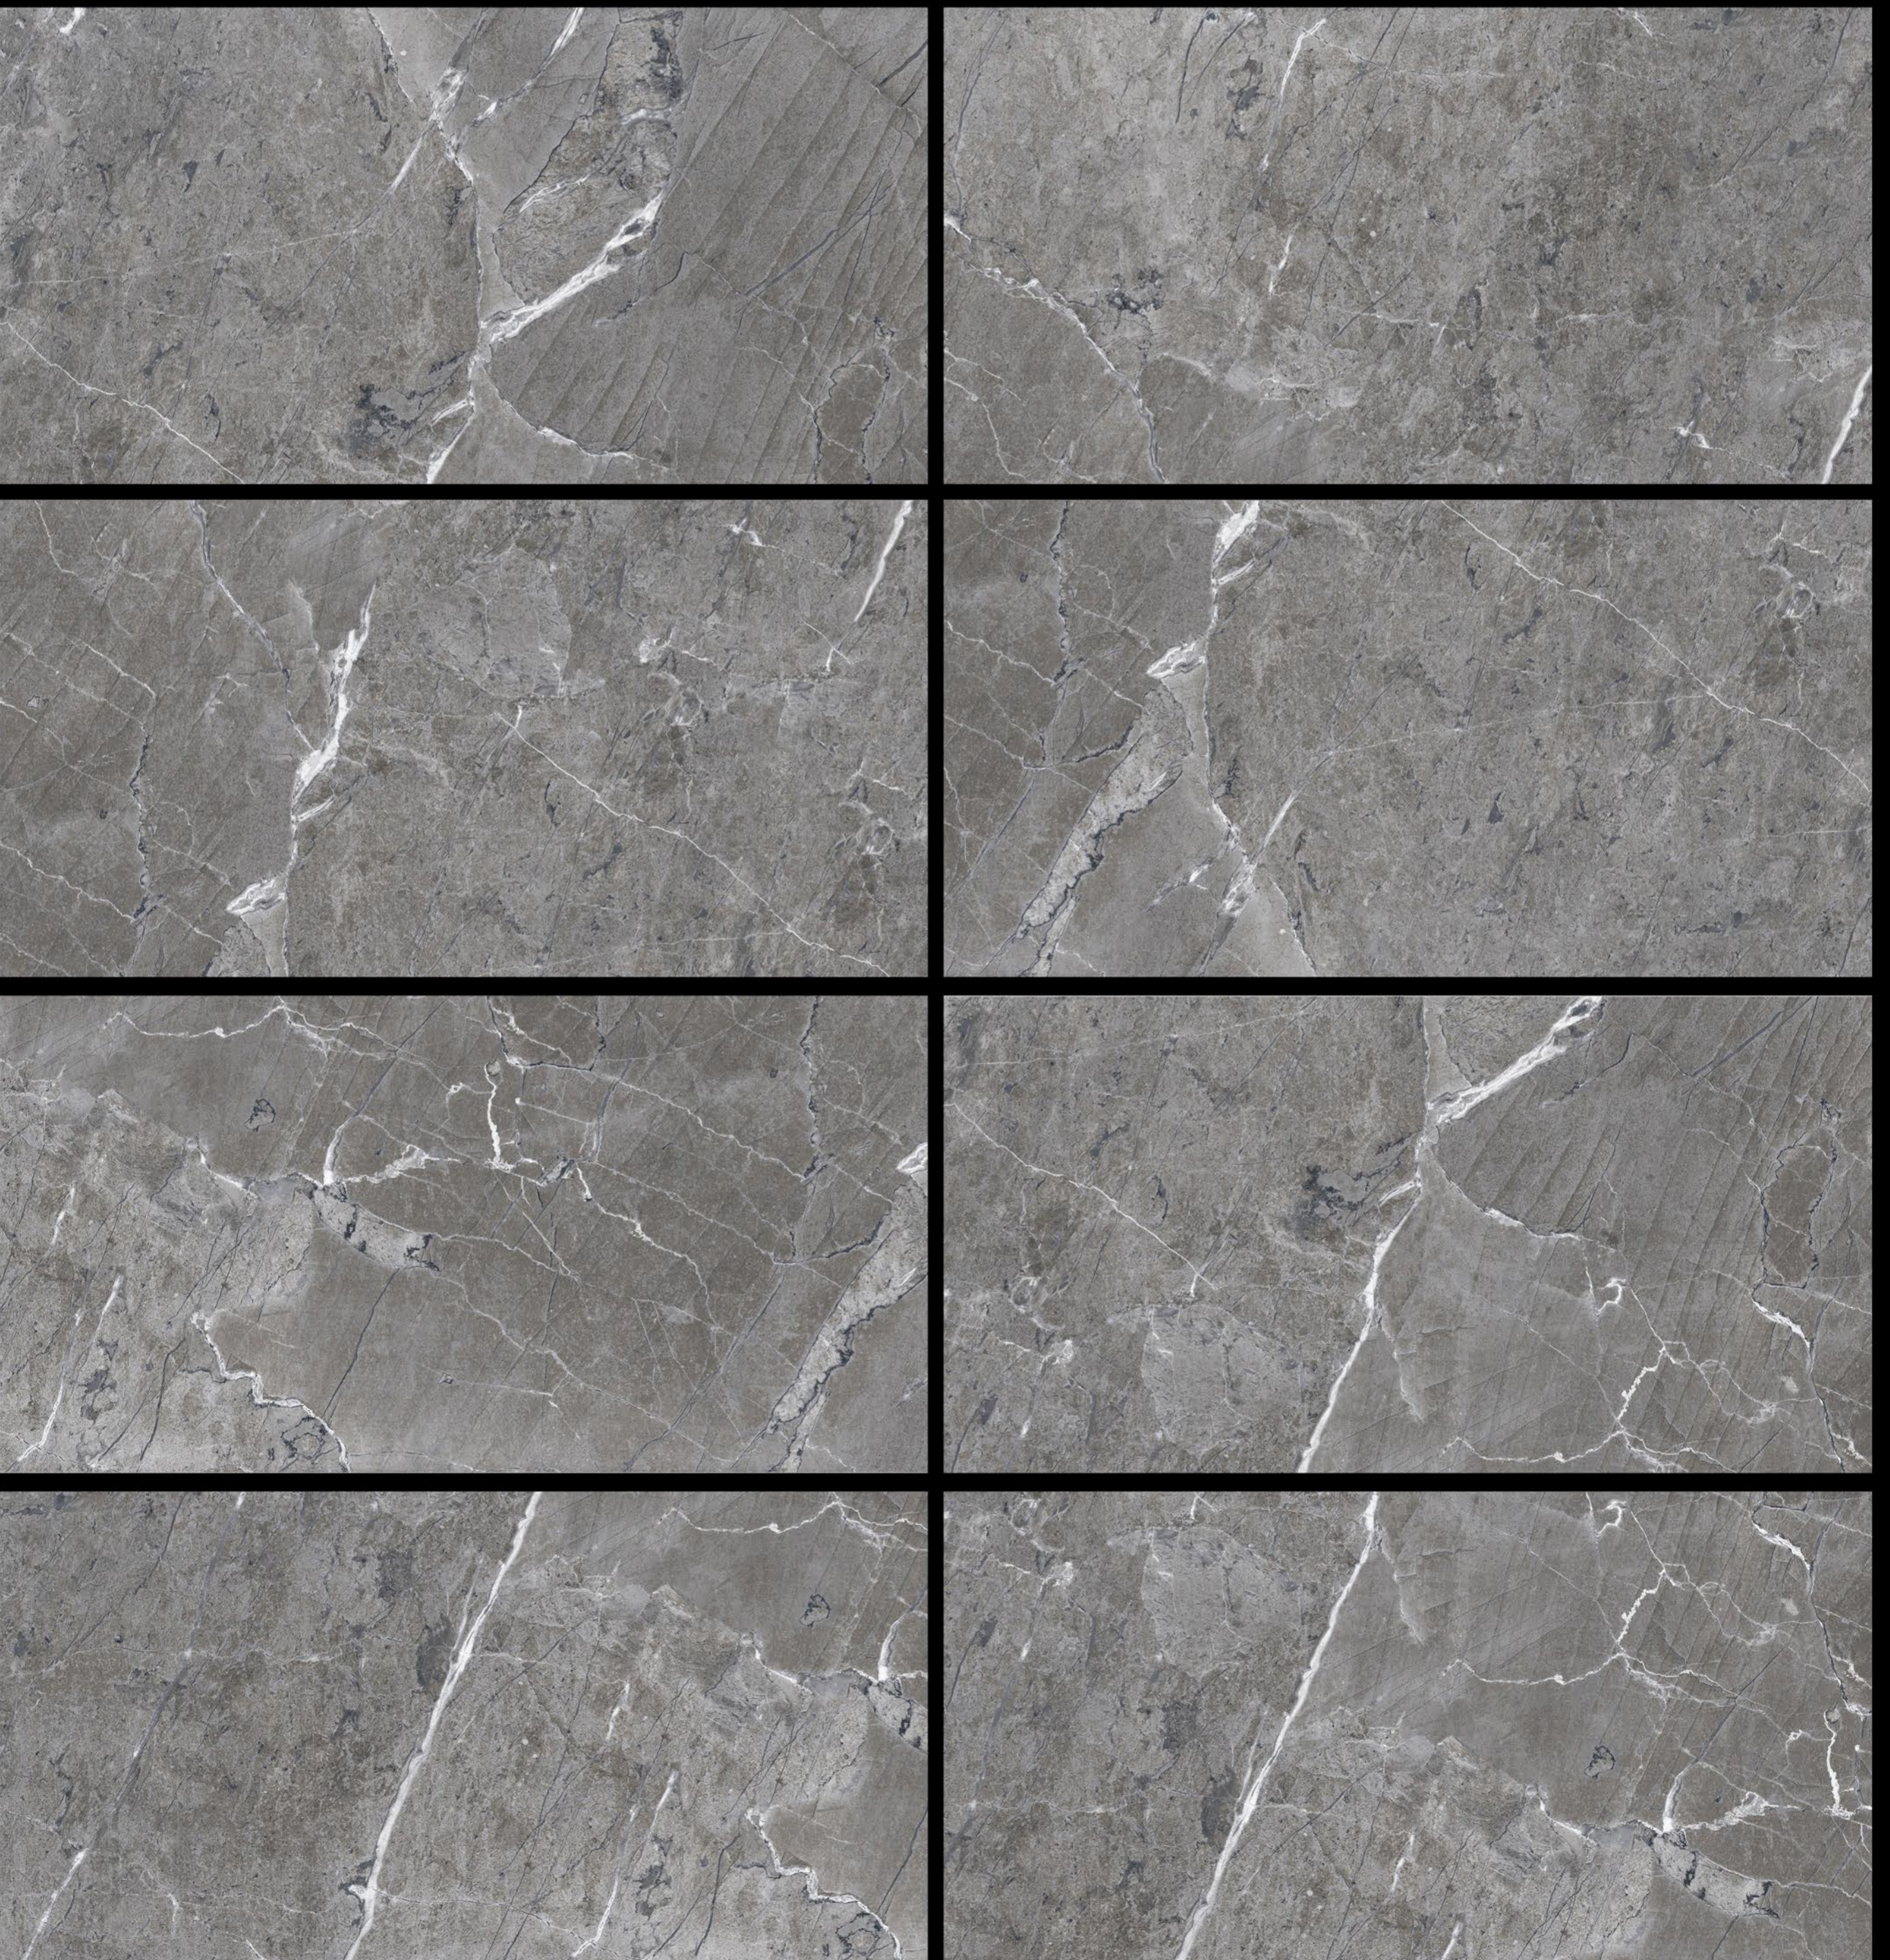

Eco Friendly

Digital Printing +

High Reflection Glaze

Abrasion Resistance

Imported Super Glaze

Digital Glazed Vitrified Tiles