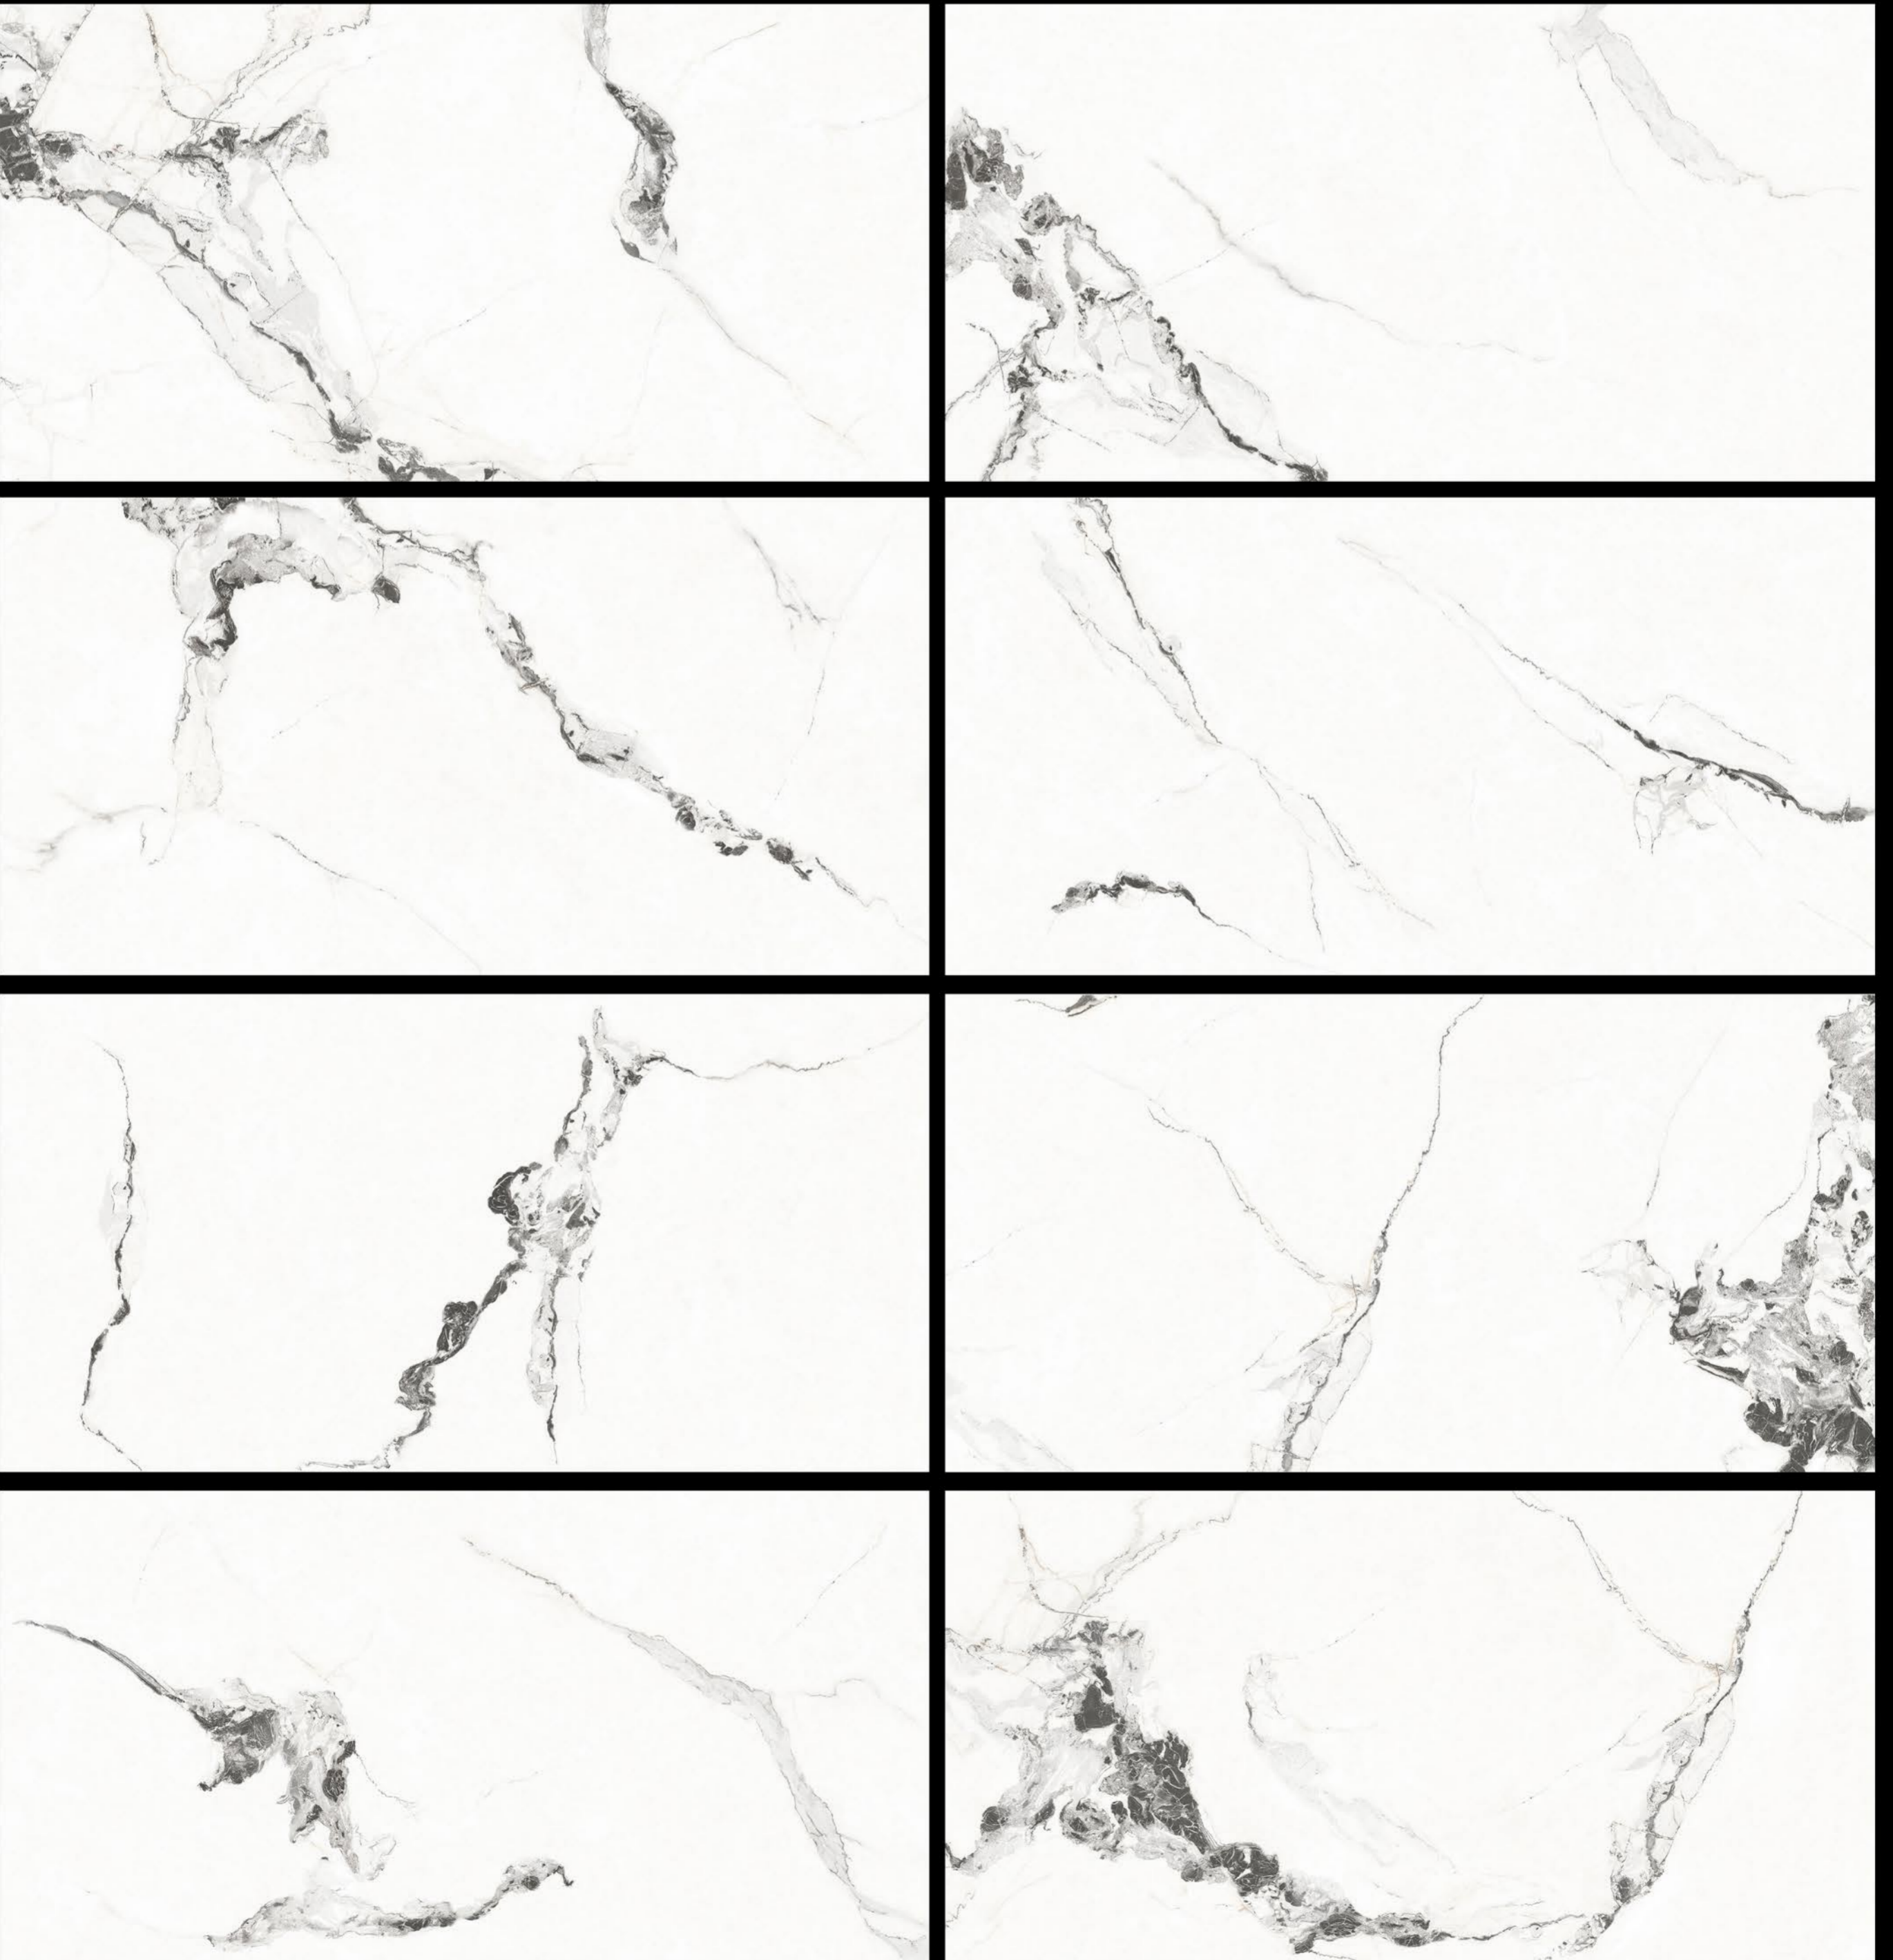

300X600 mm

Eco Friendly

Digital Printing +

High Reflection Glaze

Abrasion Resistance

Imported Super Glaze

Digital Glazed Vitrified Tiles

 Polished