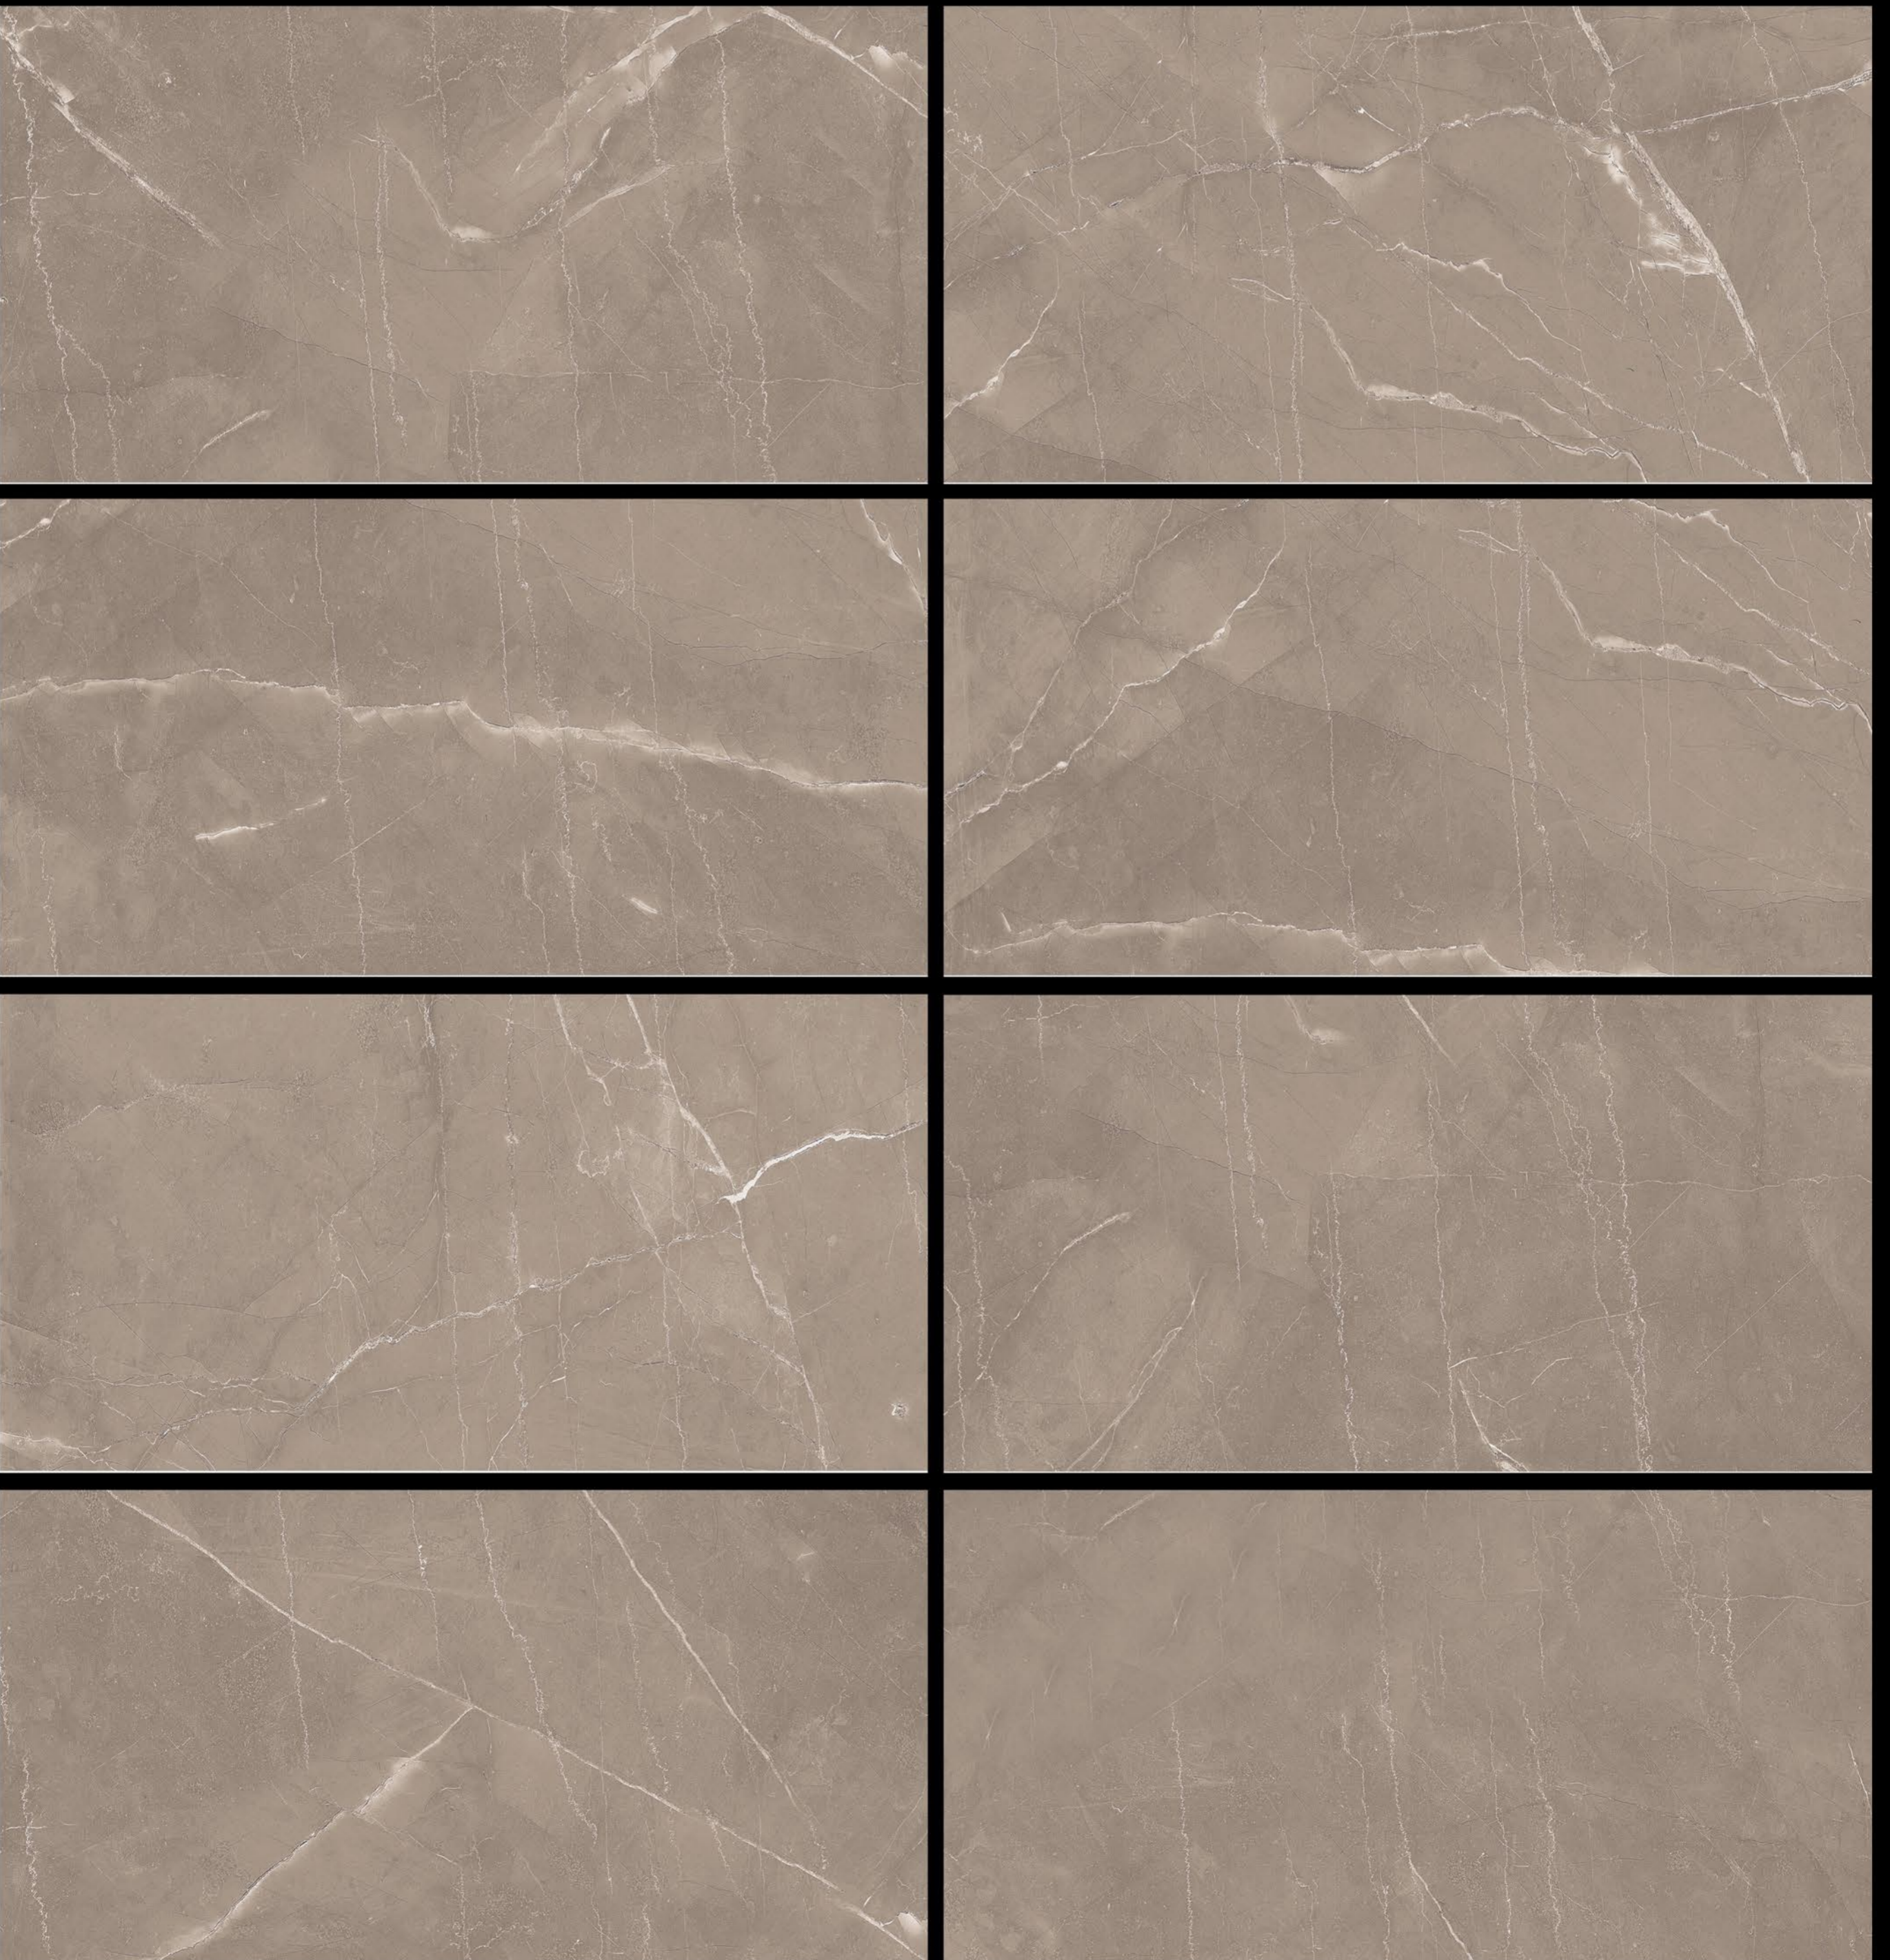

 Eco Friendly

 Digital Printing +

 High Reflection Glaze

 Abrasion Resistance

 Imported Super Glaze

(COLORS)

4

■ OJAS MOON