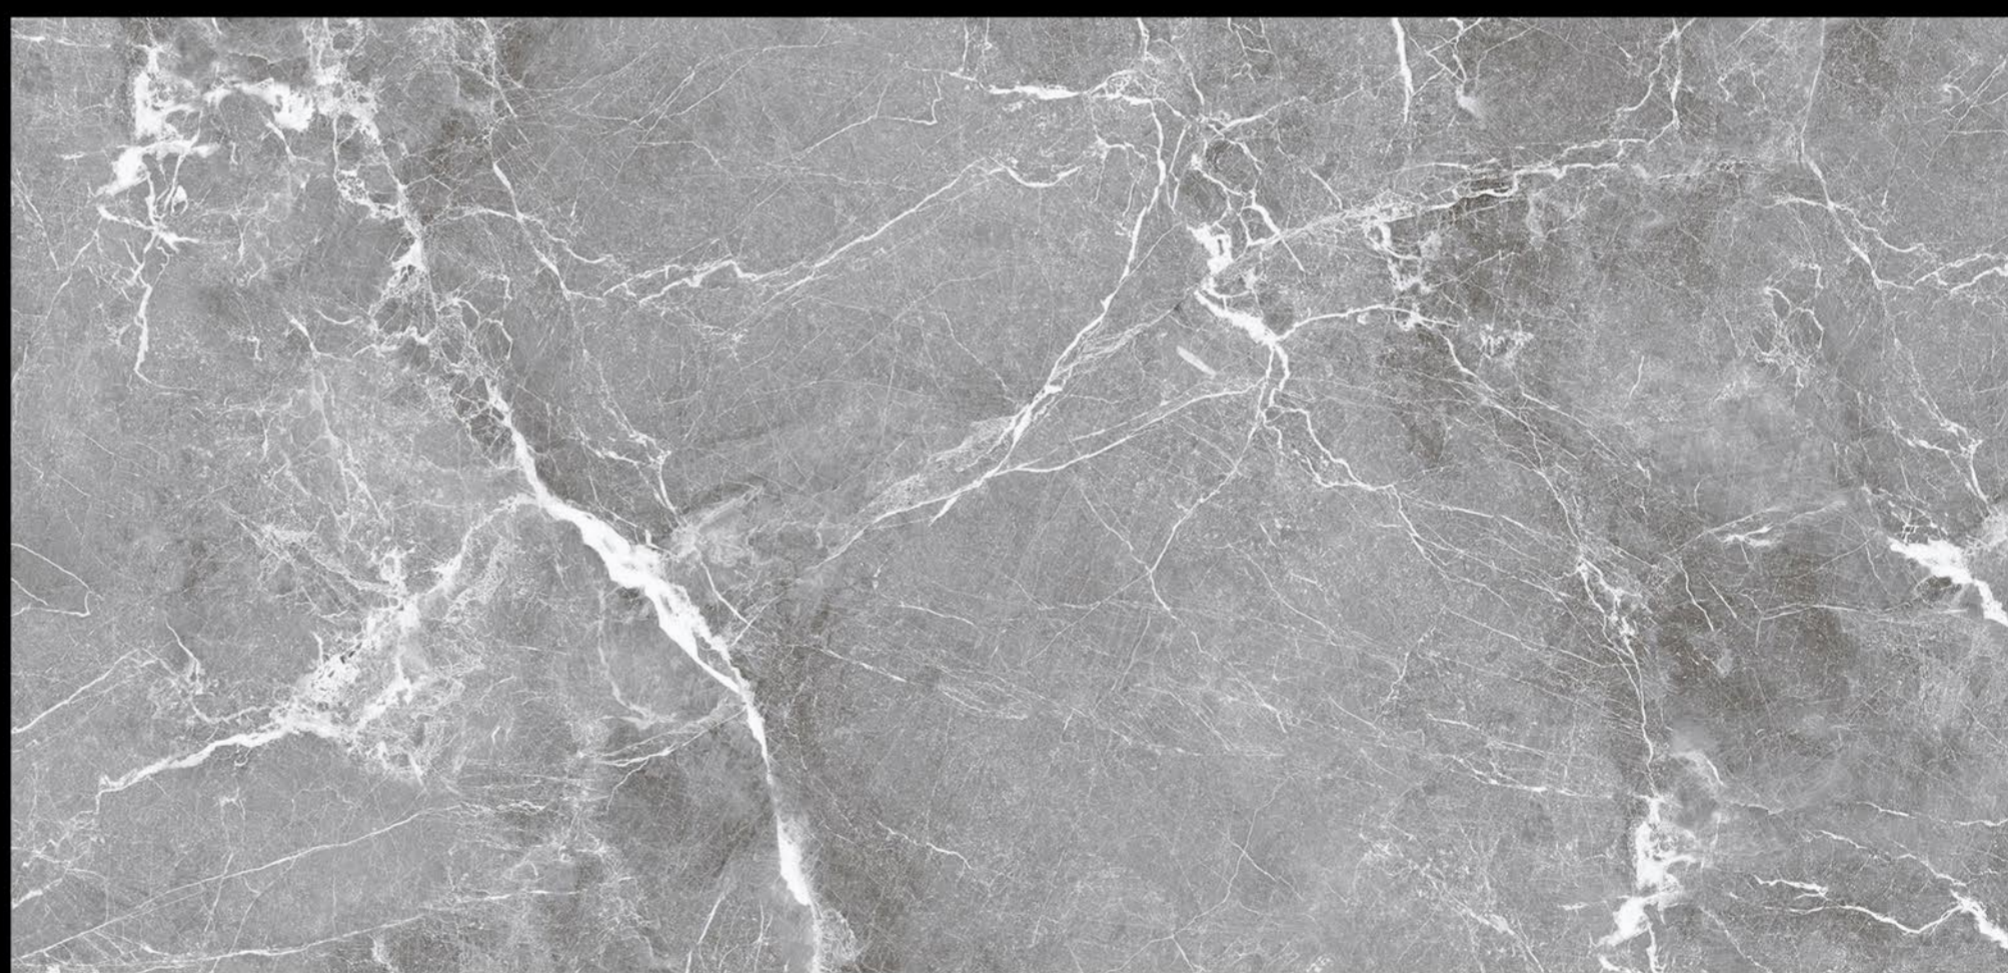

■ DAYTONA DARK