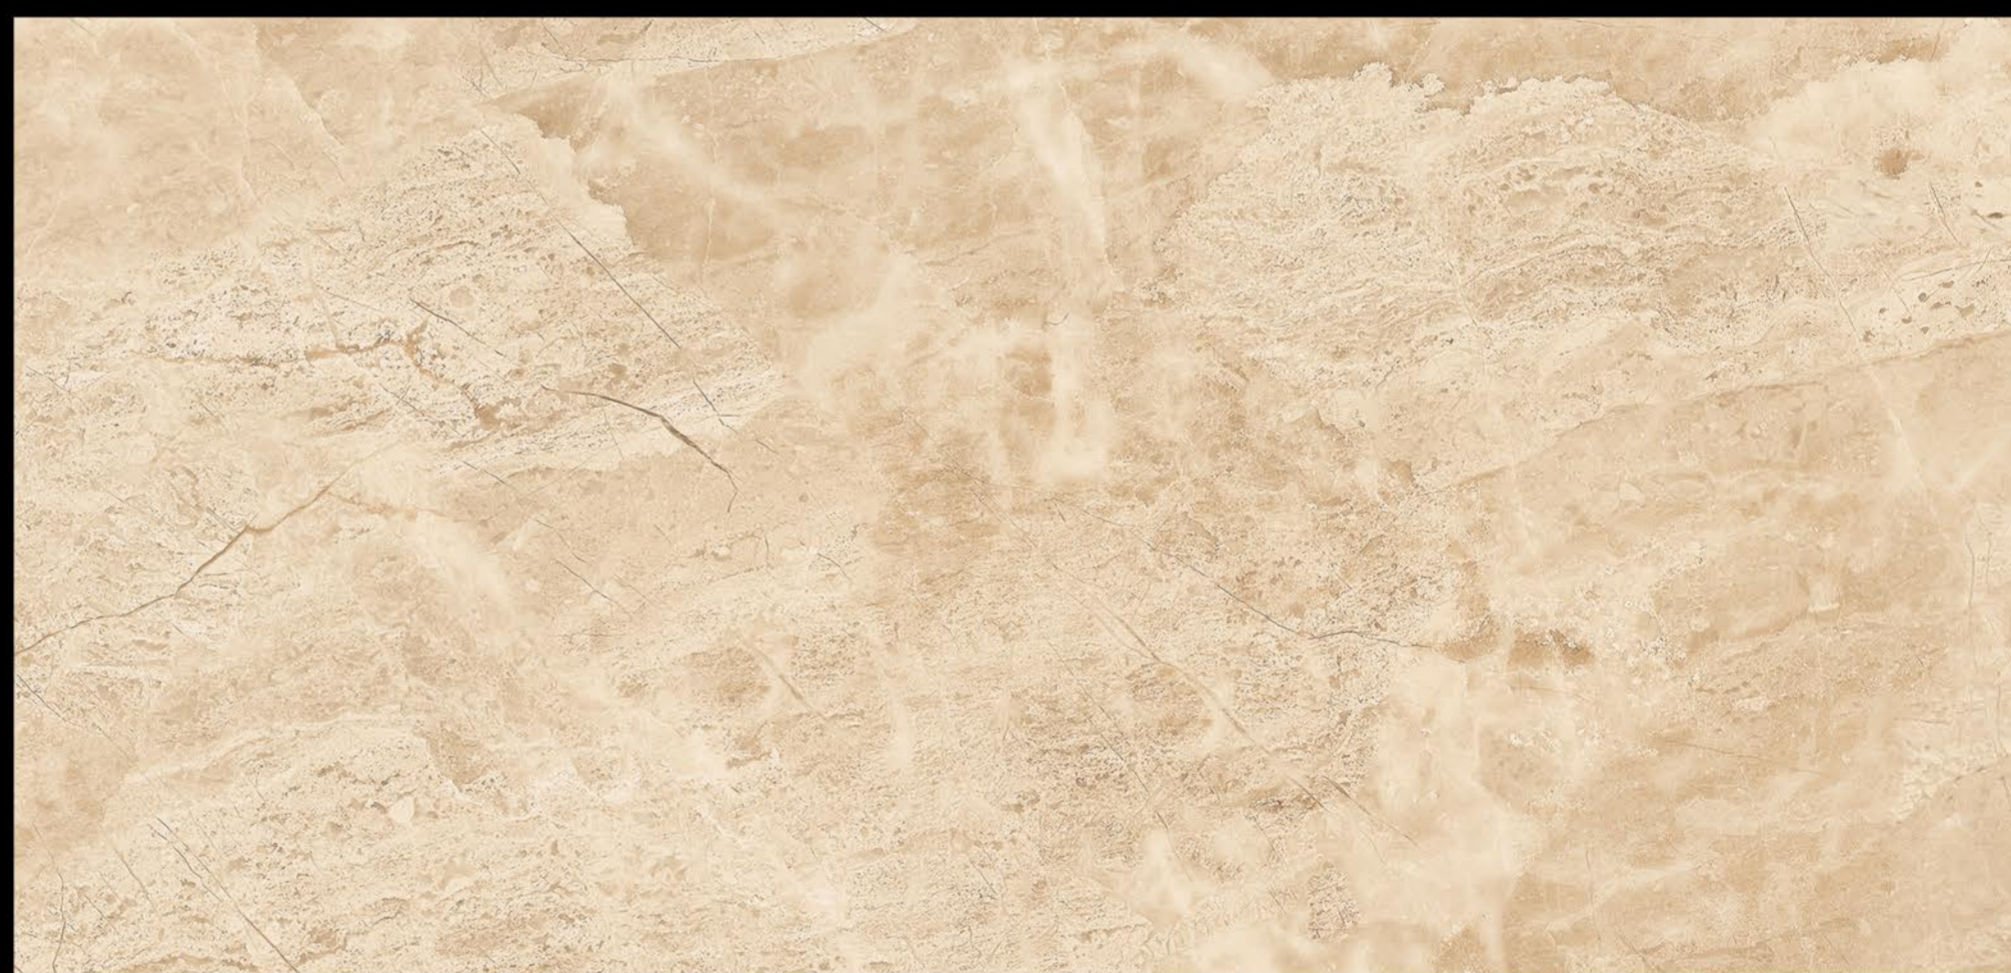

 Imported Super Glaze

(COLORS)

2

■ BEOLA GREY

■ BEOLA BEIGE

THICKNESS
9MM

FINISH
POLISHED

SIZE
300x600MM
(12"x24")