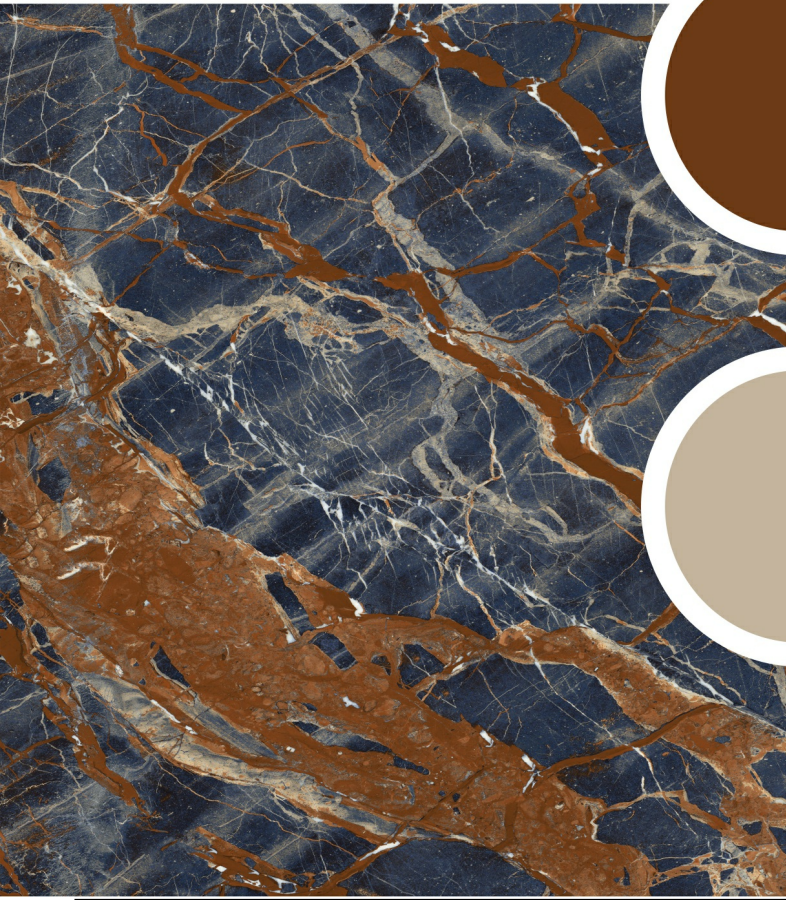

The Tie  
Of Rays  
And Illume  
Bring  
Luminous  
Richness In  
Every Sight.

**IRAZO**  
CLAY MEETS CLASS

600X600MM

**CONTINUE  
SURFACE**

600  
600MM

BRECIA EARIC  
CONTINUE MARBLE SERIES

Random 4

600  
600MM

BRECCIA LYTHOS  
CONTINUE MARBLE SERIES

Random 3

600  
600MM

BRECIA OTHELO  
CONTINUE MARBLE SERIES

Random 3

600  
600MM

CALCUTTA NOUNCE  
CONTINUE MARBLE SERIES

Random 3

600  
600MM

DYNA GOLDY  
CONTINUE MARBLE SERIES

Random 3

600  
600MM

DYNA LAXO  
CONTINUE MARBLE SERIES

Random 3

600  
600MM

DYNA SILIVIA  
CONTINUE MARBLE SERIES