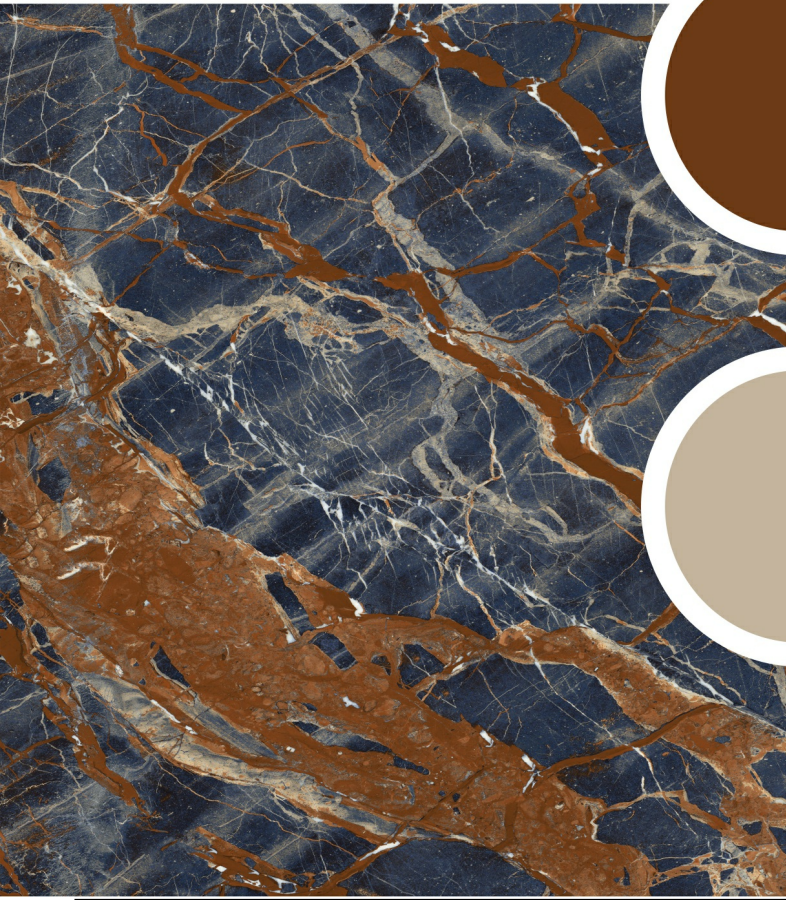

The Tie  
Of Rays  
And Illume  
Bring  
Luminous  
Richness In  
Every Sight.

**IRAZO**  
CLAY MEETS CLASS

600X600MM

**MOSAIC  
SERIES**

600  
600MM

MOSAIC-2001  
MOSAIC SERIES

Random 1

600  
600MM