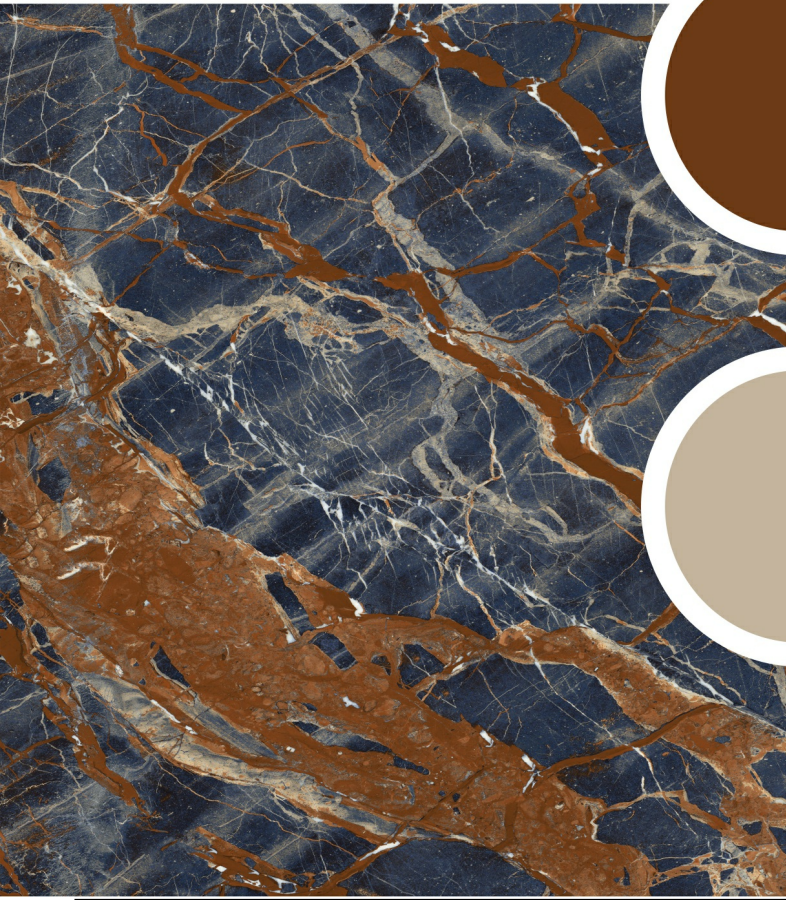

The Tie
Of Rays
And Illume
Bring
Luminous
Richness In
Every Sight.

IRAZO
CLAY MEETS CLASS

600X600MM

**TERREZO
SERIES**

600
600MM

TERRAZZO BLACK
TERREZO SERIES

Random 3

600
600MM

TERRAZZO WHITE
TERREZO SERIES

Random 3

600
600MM

CRYSTAL MOSAIC
TERREZO SERIES

Random 1

600
600MM

NATURAL STONE MOSAIC
TERREZO SERIES

Random 2

600
600MM

SCORIA CREMA
TERREZO SERIES

Random 3

600
600MM

SCORIA GREY
TERREZO SERIES

Random 3

600
600MM

TERRAZZO 2001
TERREZO SERIES