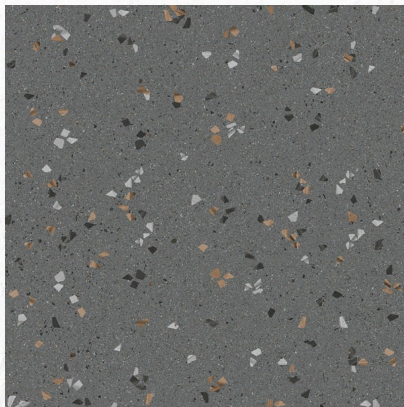

The Tie
Of Rays
And Illume
Bring
Luminous
Richness In
Every Sight.

IRAZO
CLAY MEETS CLASS

600X600MM

**TERREZO
SERIES**

600
600MM

TERRAZZO BLACK
TERREZO SERIES

Random 3

600
600MM

TERRAZZO WHITE
TERREZO SERIES

Random 3

600
600MM

CRYSTAL MOSAIC
TERREZO SERIES

Random 1

600
600MM

NATURAL STONE MOSAIC
TERREZO SERIES

Random 2

600
600MM

SCORIA CREMA
TERREZO SERIES

Random 3

600
600MM

SCORIA GREY
TERREZO SERIES

Random 3

600
600MM

TERRAZZO 2001
TERREZO SERIES