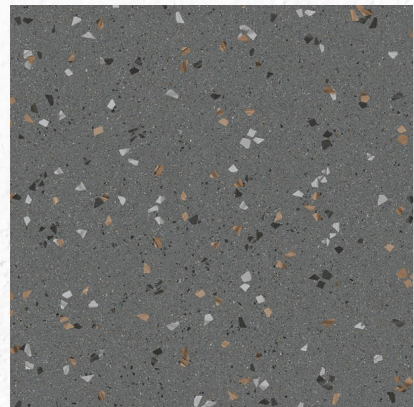

The Tie
Of Rays
And Illume
Bring
Luminous
Richness In
Every Sight.

IRAZO
CLAY MEETS CLASS

600X600MM

**TERREZO
SERIES**

600
600MM

TERRAZZO BLACK
TERREZO SERIES

Random 3

600
600MM

TERRAZZO WHITE
TERREZO SERIES

Random 3

600
600MM

CRYSTAL MOSAIC
TERREZO SERIES

Random 1

600
600MM

NATURAL STONE MOSAIC
TERREZO SERIES

Random 2

600
600MM

SCORIA CREMA
TERREZO SERIES

Random 3

600
600MM

SCORIA GREY
TERREZO SERIES

Random 3

600
600MM

TERRAZZO 2001
TERREZO SERIES