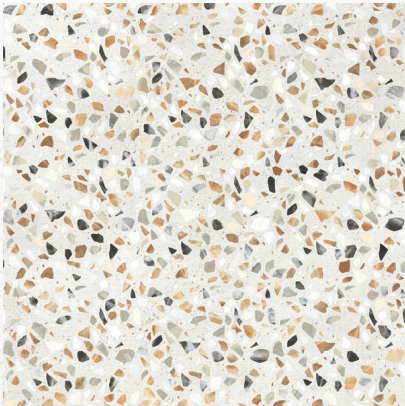

The Tie
Of Rays
And Illume
Bring
Luminous
Richness In
Every Sight.

IRAZO
CLAY MEETS CLASS

600X600MM

**TERREZO
SERIES**

600
600MM

TERRAZZO BLACK
TERREZO SERIES

Random 3

600
600MM

TERRAZZO WHITE
TERREZO SERIES

Random 3

600
600MM

CRYSTAL MOSAIC
TERREZO SERIES

Random 1

600
600MM

NATURAL STONE MOSAIC
TERREZO SERIES

Random 2

600
600MM

SCORIA CREMA
TERREZO SERIES

Random 3

600
600MM

SCORIA GREY
TERREZO SERIES

Random 3

600
600MM

TERRAZZO 2001
TERREZO SERIES