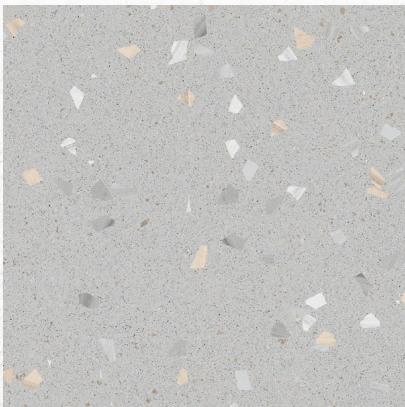

The Tie
Of Rays
And Illume
Bring
Luminous
Richness In
Every Sight.

IRAZO
CLAY MEETS CLASS

600X600MM

**TERREZO
SERIES**

600
600MM

TERRAZZO BLACK
TERREZO SERIES

Random 3

600
600MM

TERRAZZO WHITE
TERREZO SERIES

Random 3

600
600MM

CRYSTAL MOSAIC
TERREZO SERIES

Random 1

600
600MM

NATURAL STONE MOSAIC
TERREZO SERIES

Random 2

600
600MM

SCORIA CREMA
TERREZO SERIES

Random 3

600
600MM

SCORIA GREY
TERREZO SERIES

Random 3

600
600MM

TERRAZZO 2001
TERREZO SERIES