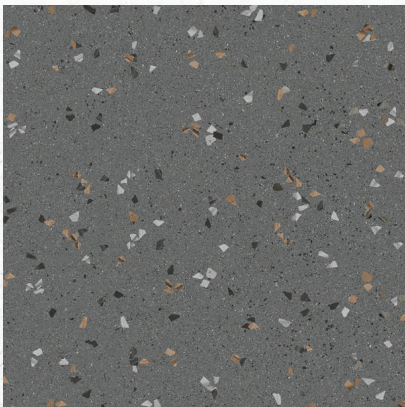

The Tie
Of Rays
And Illume
Bring
Luminous
Richness In
Every Sight.

IRAZO
CLAY MEETS CLASS

600X600MM

**TERREZO
SERIES**

600
600MM

TERRAZZO BLACK
TERREZO SERIES

Random 3

600
600MM

TERRAZZO WHITE
TERREZO SERIES

Random 3

600
600MM

CRYSTAL MOSAIC
TERREZO SERIES

Random 1

600
600MM

NATURAL STONE MOSAIC
TERREZO SERIES

Random 2

600
600MM

SCORIA CREMA
TERREZO SERIES

Random 3

600
600MM

SCORIA GREY
TERREZO SERIES

Random 3

600
600MM

TERRAZZO 2001
TERREZO SERIES