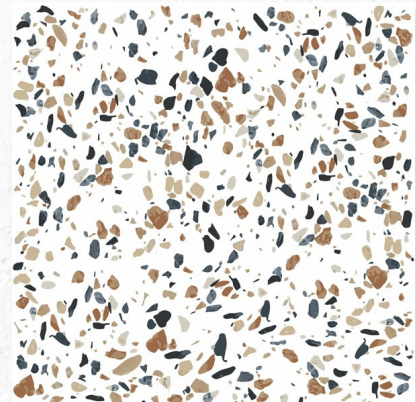

The Tie
Of Rays
And Illume
Bring
Luminous
Richness In
Every Sight.

IRAZO
CLAY MEETS CLASS

600X600MM

**TERREZO
SERIES**

600
600MM

TERRAZZO BLACK
TERREZO SERIES

Random 3

600
600MM

TERRAZZO WHITE
TERREZO SERIES

Random 3

600
600MM

CRYSTAL MOSAIC
TERREZO SERIES

Random 1

600
600MM

NATURAL STONE MOSAIC
TERREZO SERIES

Random 2

600
600MM

SCORIA CREMA
TERREZO SERIES

Random 3

600
600MM

SCORIA GREY
TERREZO SERIES

Random 3

600
600MM

TERRAZZO 2001
TERREZO SERIES