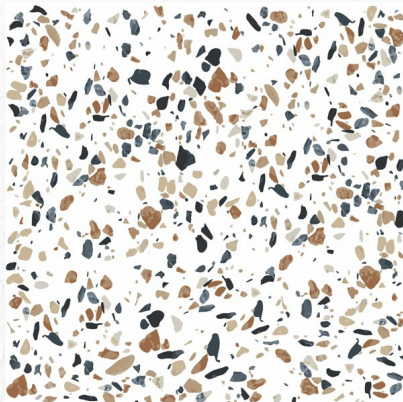

The Tie
Of Rays
And Illume
Bring
Luminous
Richness In
Every Sight.

IRAZO
CLAY MEETS CLASS

600X600MM

**TERREZO
SERIES**

600
600MM

TERRAZZO BLACK
TERREZO SERIES

Random 3

600
600MM

TERRAZZO WHITE
TERREZO SERIES

Random 3

600
600MM

CRYSTAL MOSAIC
TERREZO SERIES

Random 1

600
600MM

NATURAL STONE MOSAIC
TERREZO SERIES

Random 2

600
600MM

SCORIA CREMA
TERREZO SERIES

Random 3

600
600MM

SCORIA GREY
TERREZO SERIES

Random 3

600
600MM

TERRAZZO 2001
TERREZO SERIES