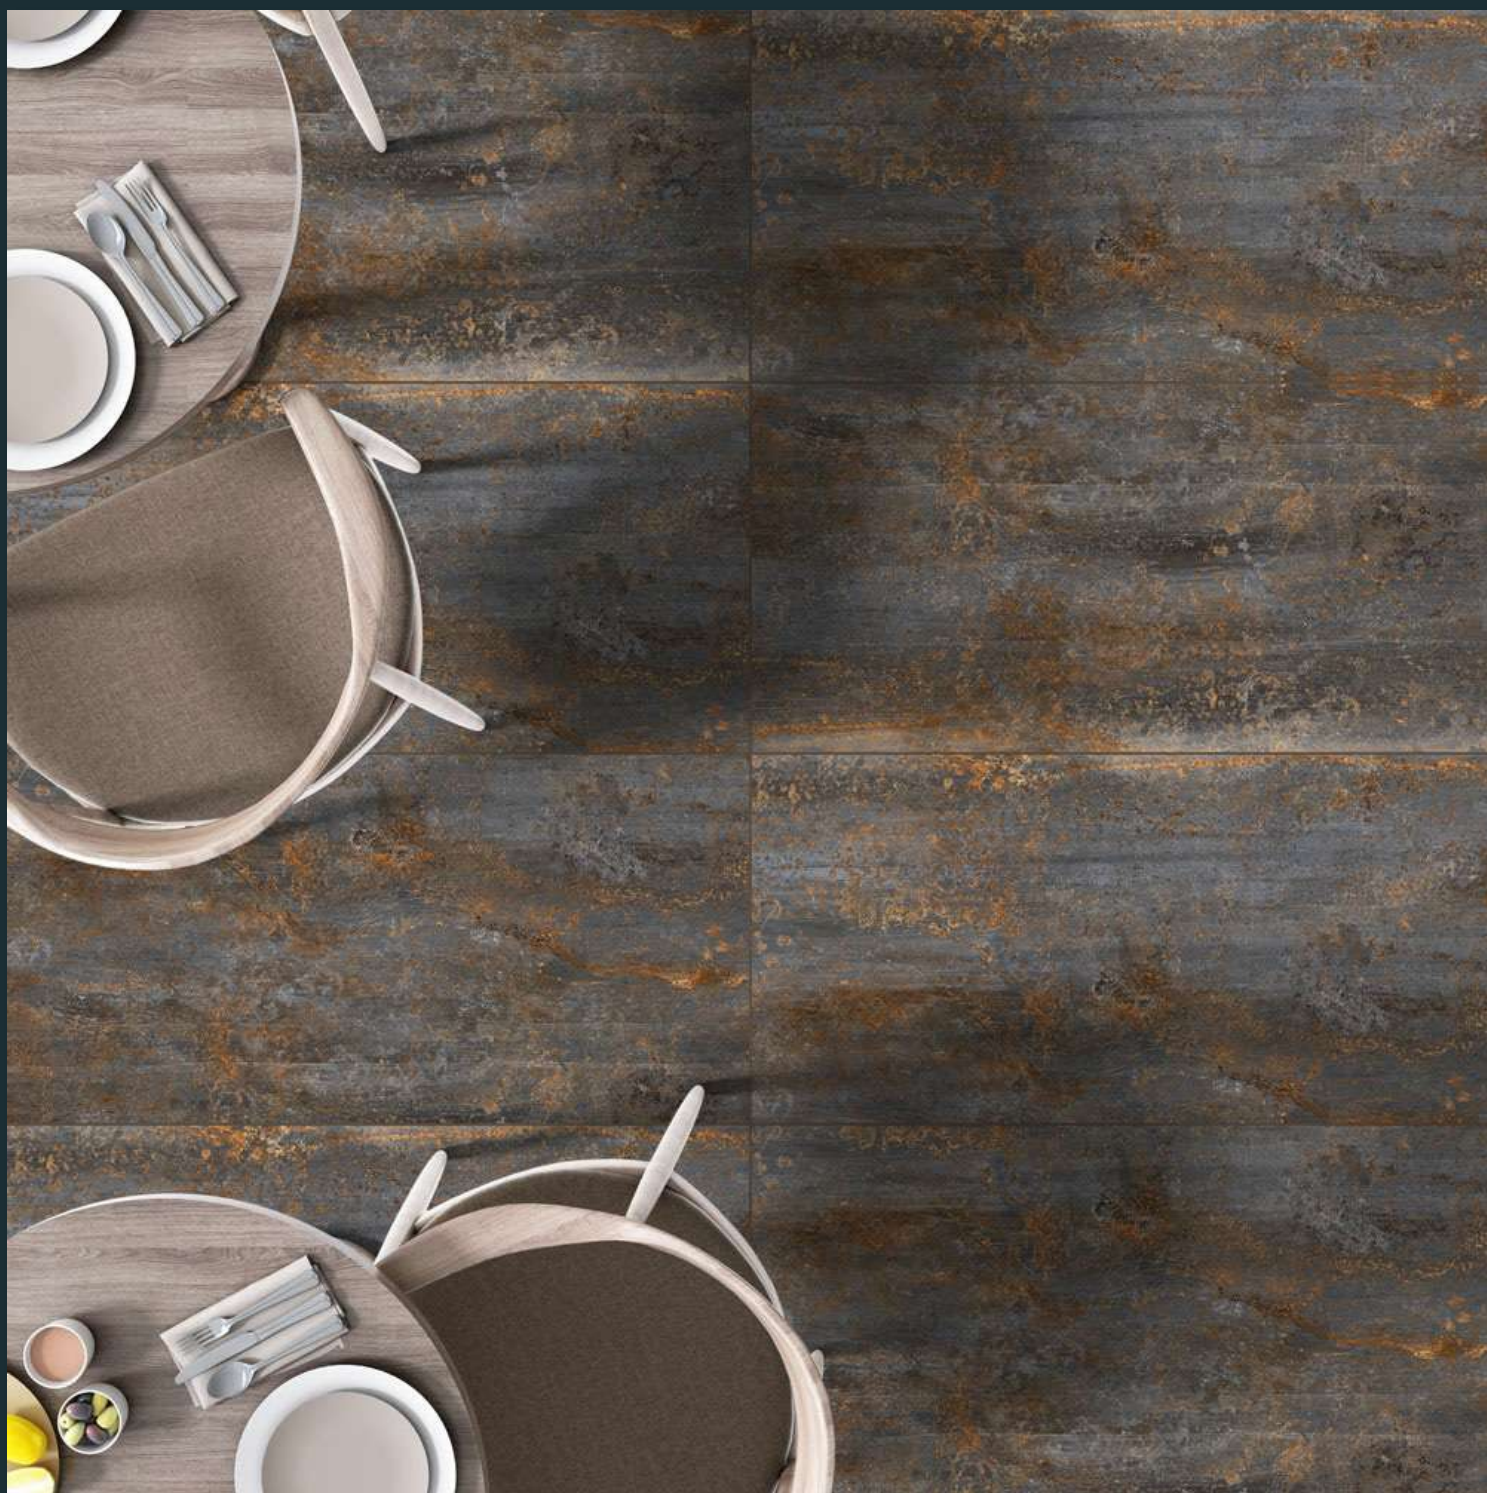

CR GILLIAN IRON GOLD

Size :
600 X 1200 MM

Finish :
Carving

Thickness :
9 MM

Random :
3