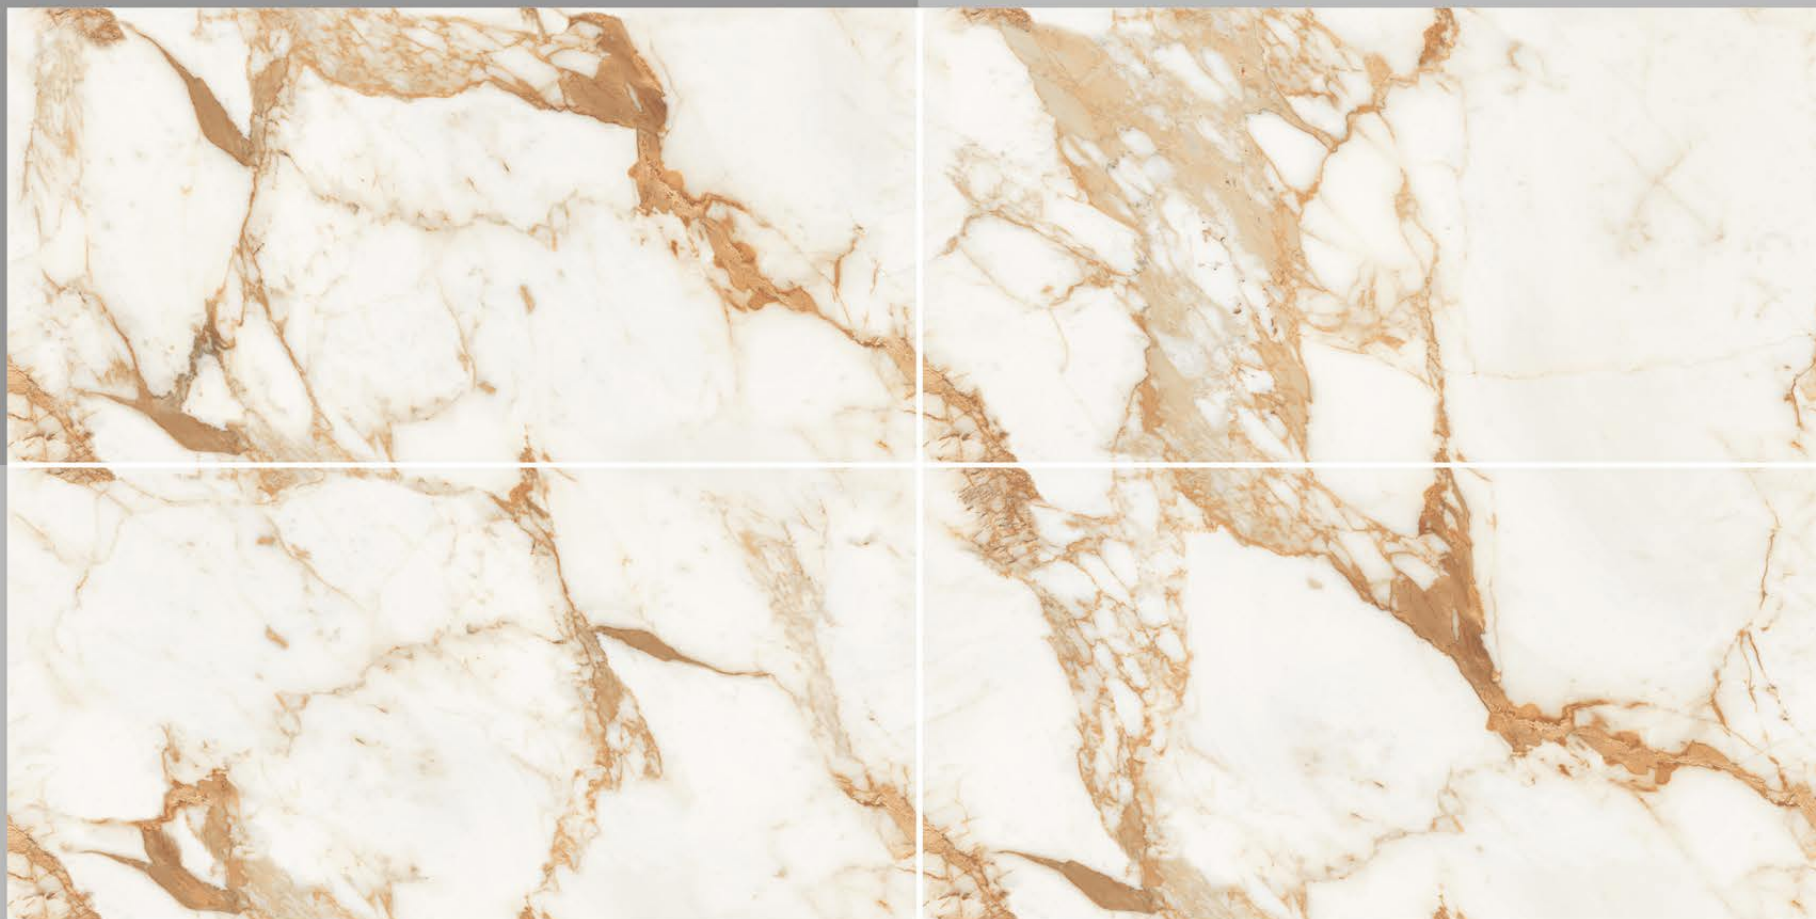

MG GOLDEN CARARA