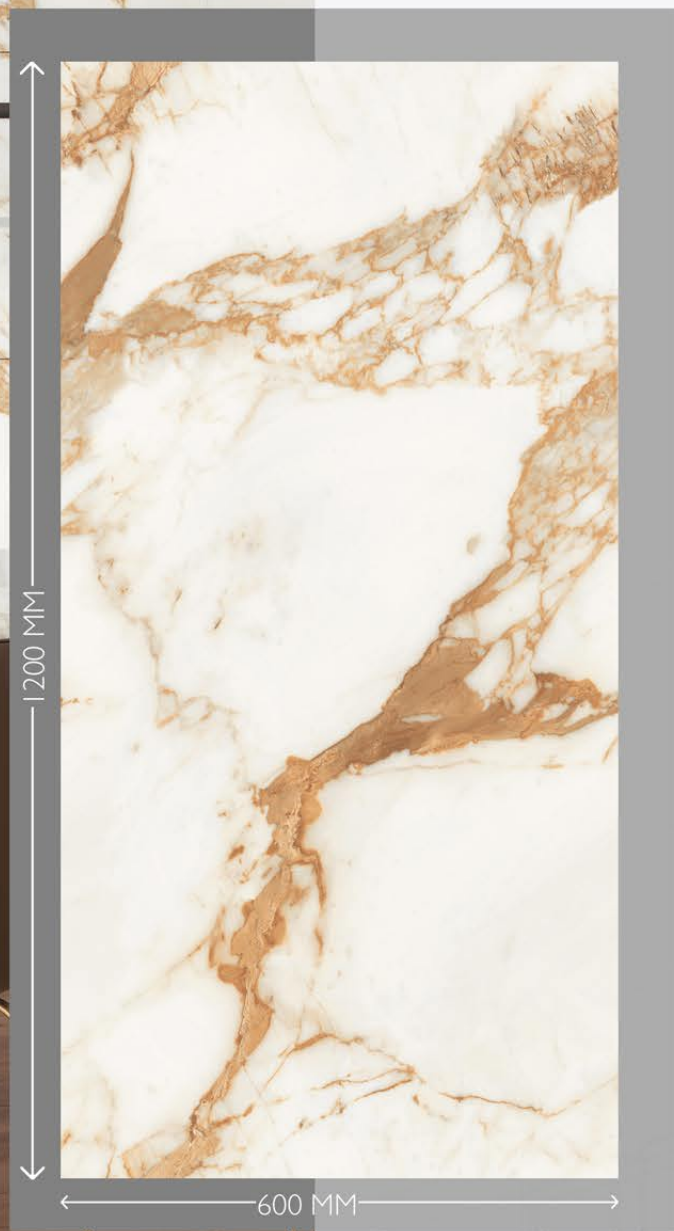

MG GOLDEN CARARA