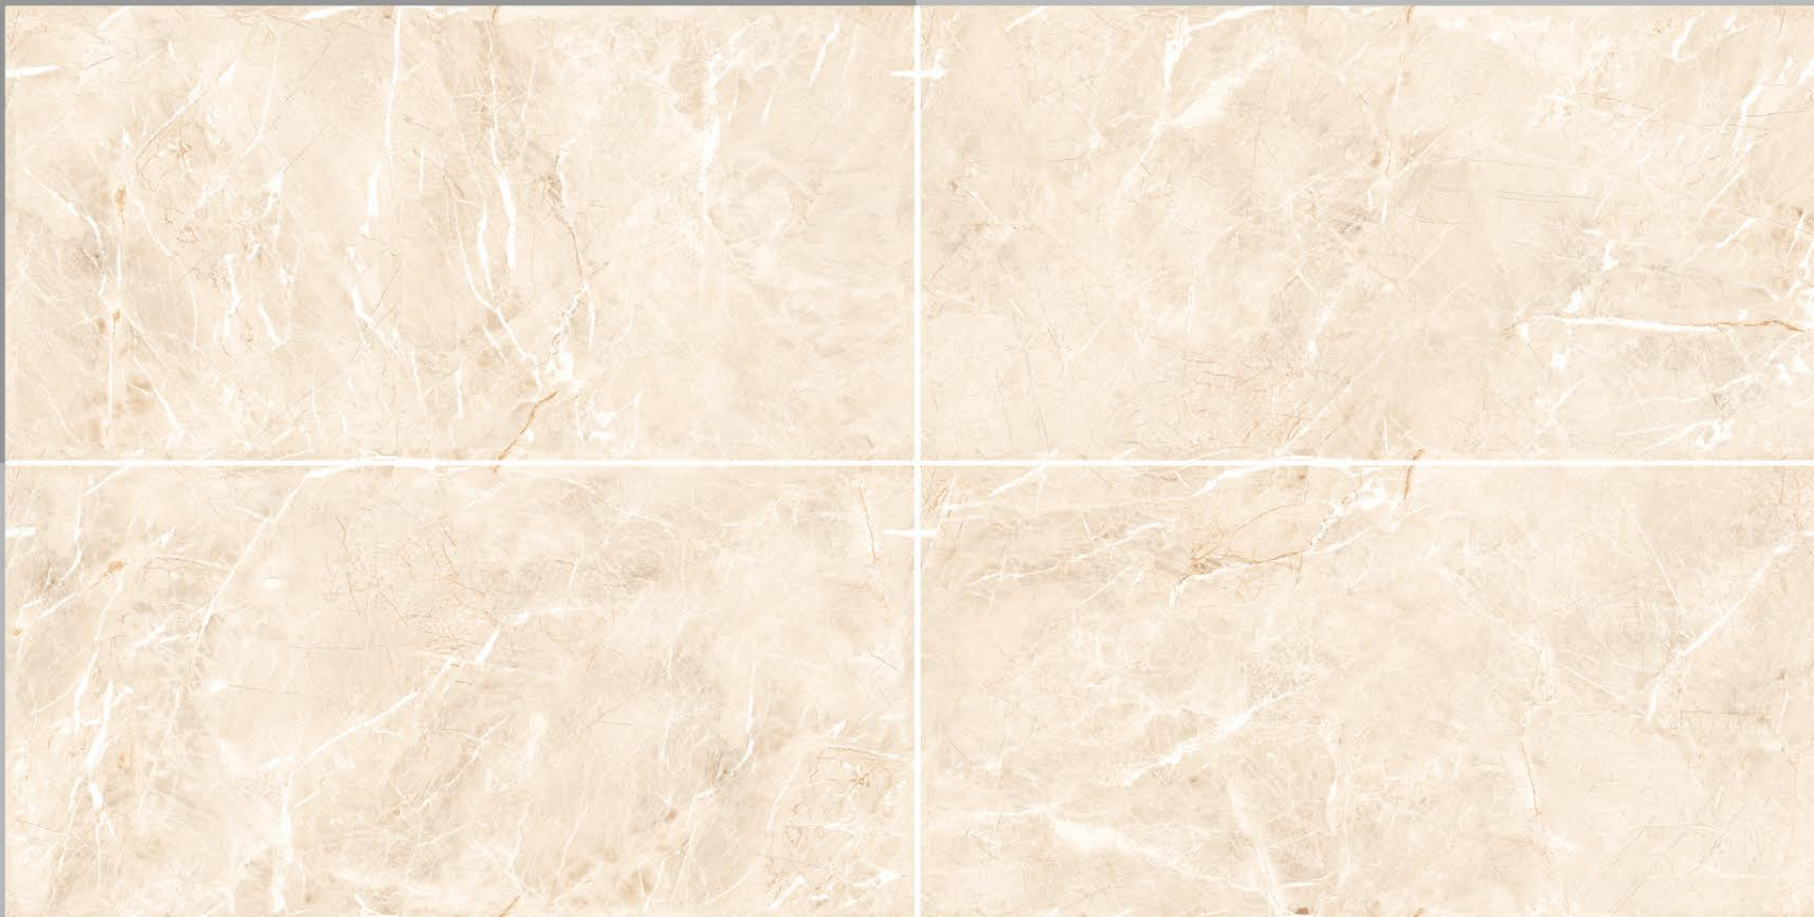

MG DREAM CREMA