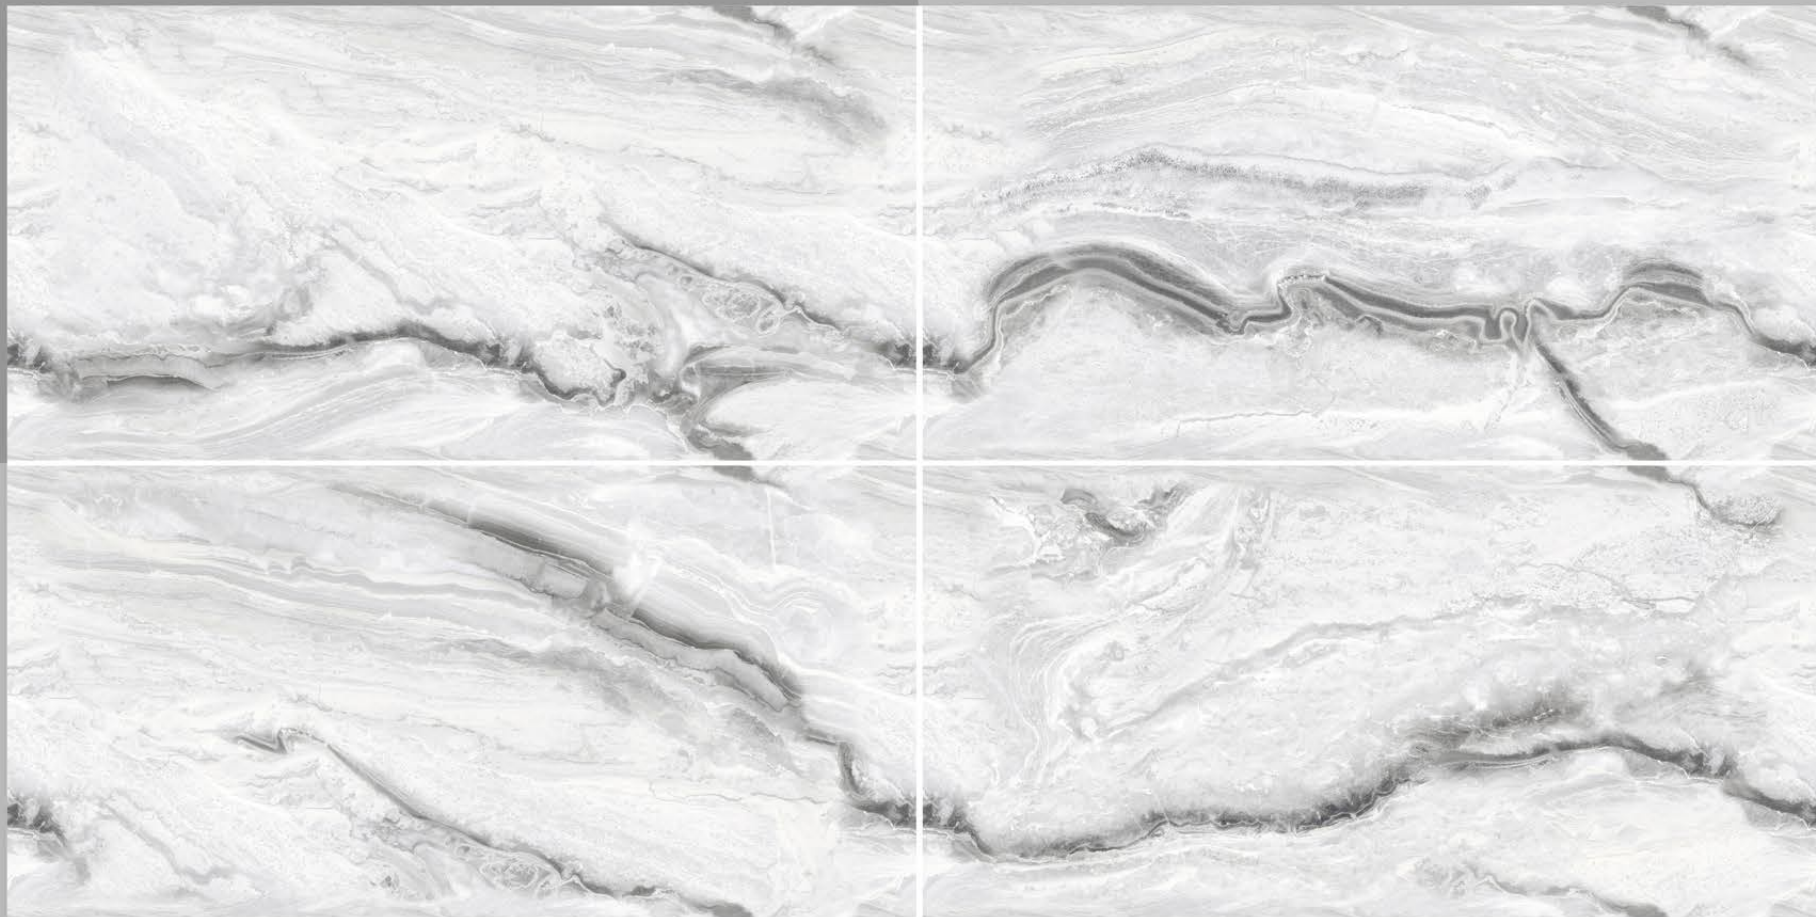

MG COSA BIANCO