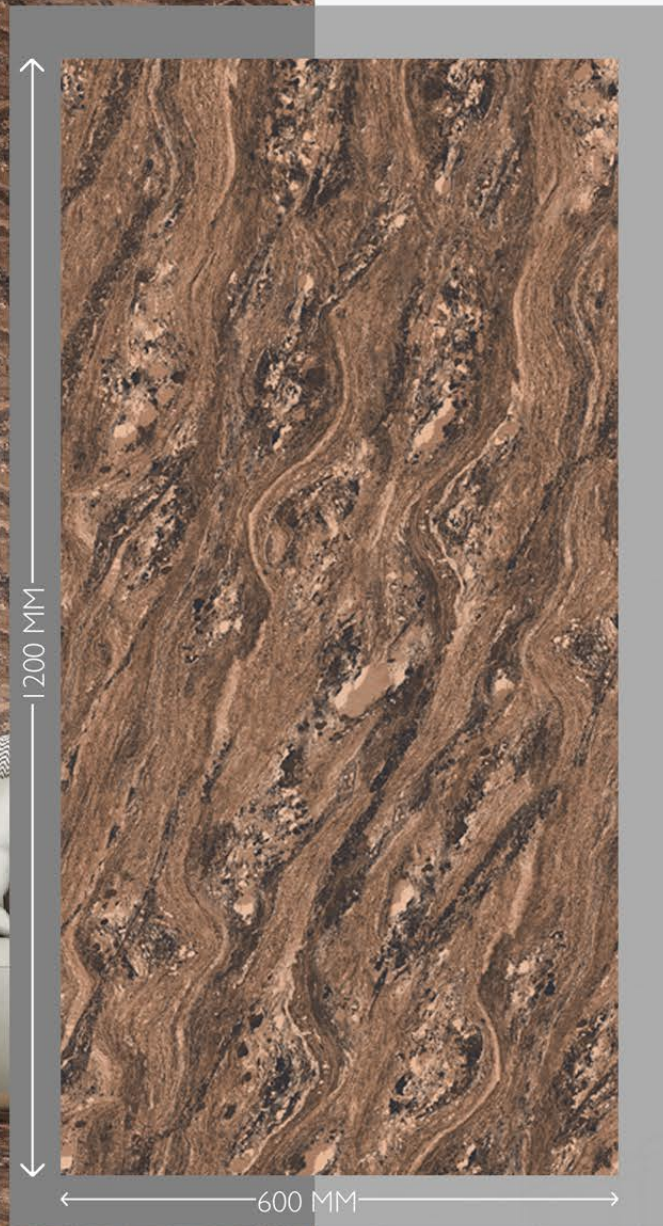

600 MM

MG_HONEY SATVARIO

MG LOGAN CHOCO

MG LOGAN CHOCO

MG LOGAN GREY

MG LOGAN GREY

MG MACAEL WHITE

CILIA