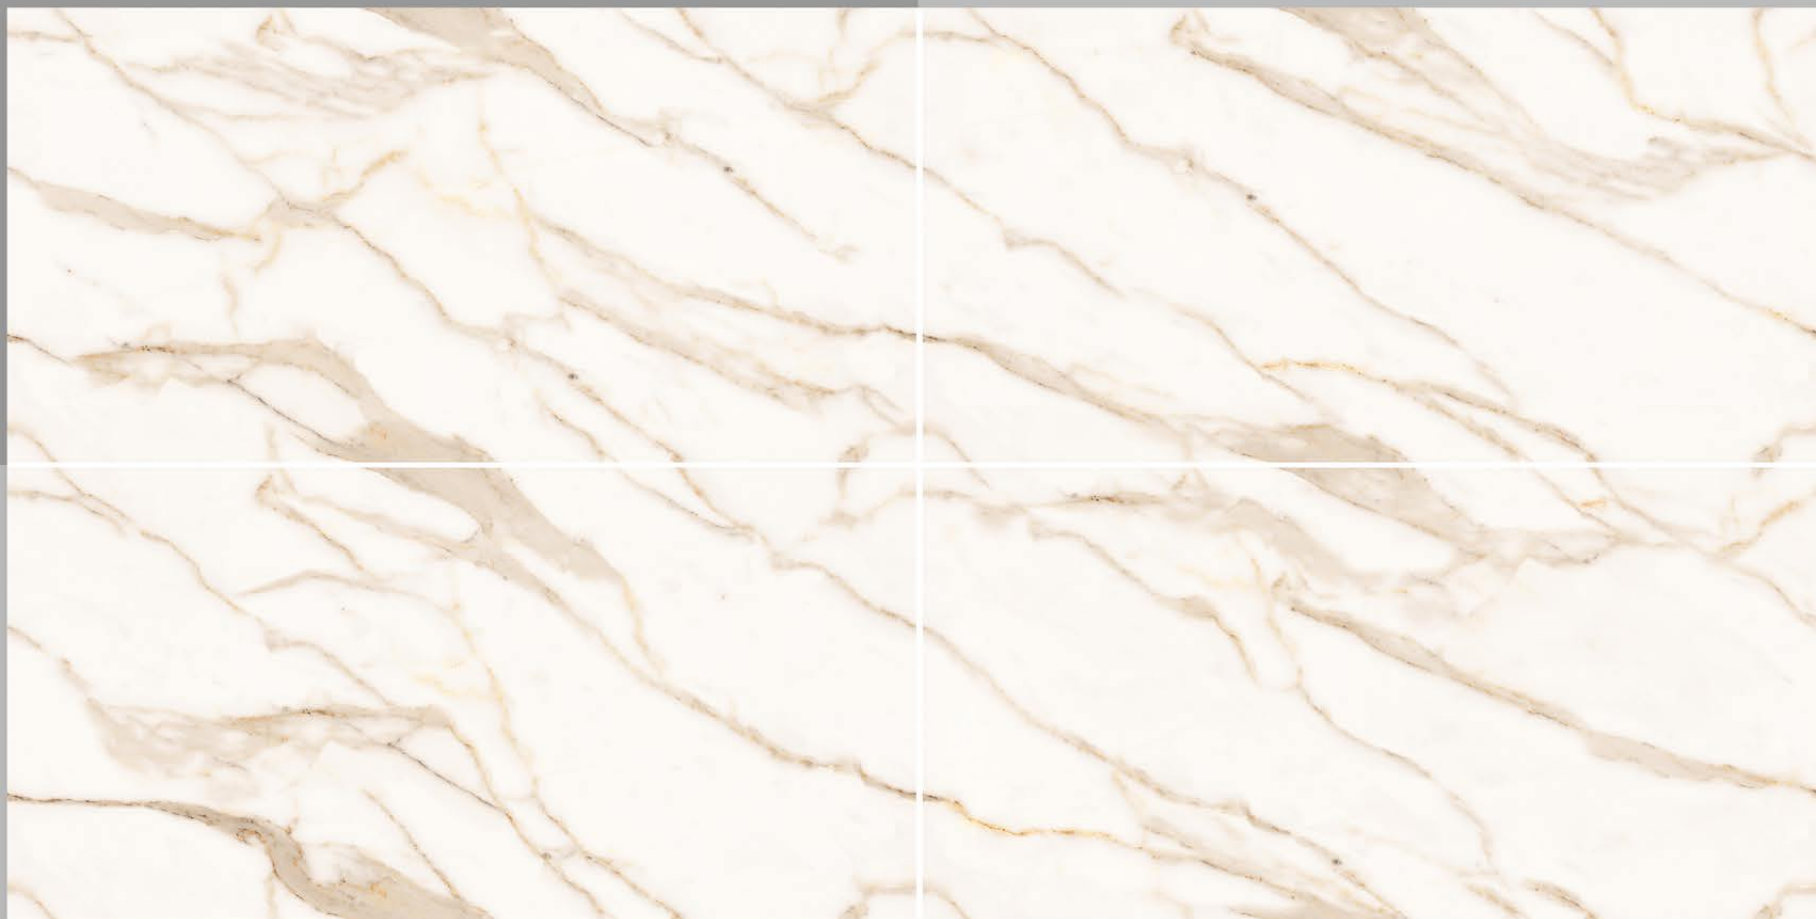

MG FABRONI BROWN