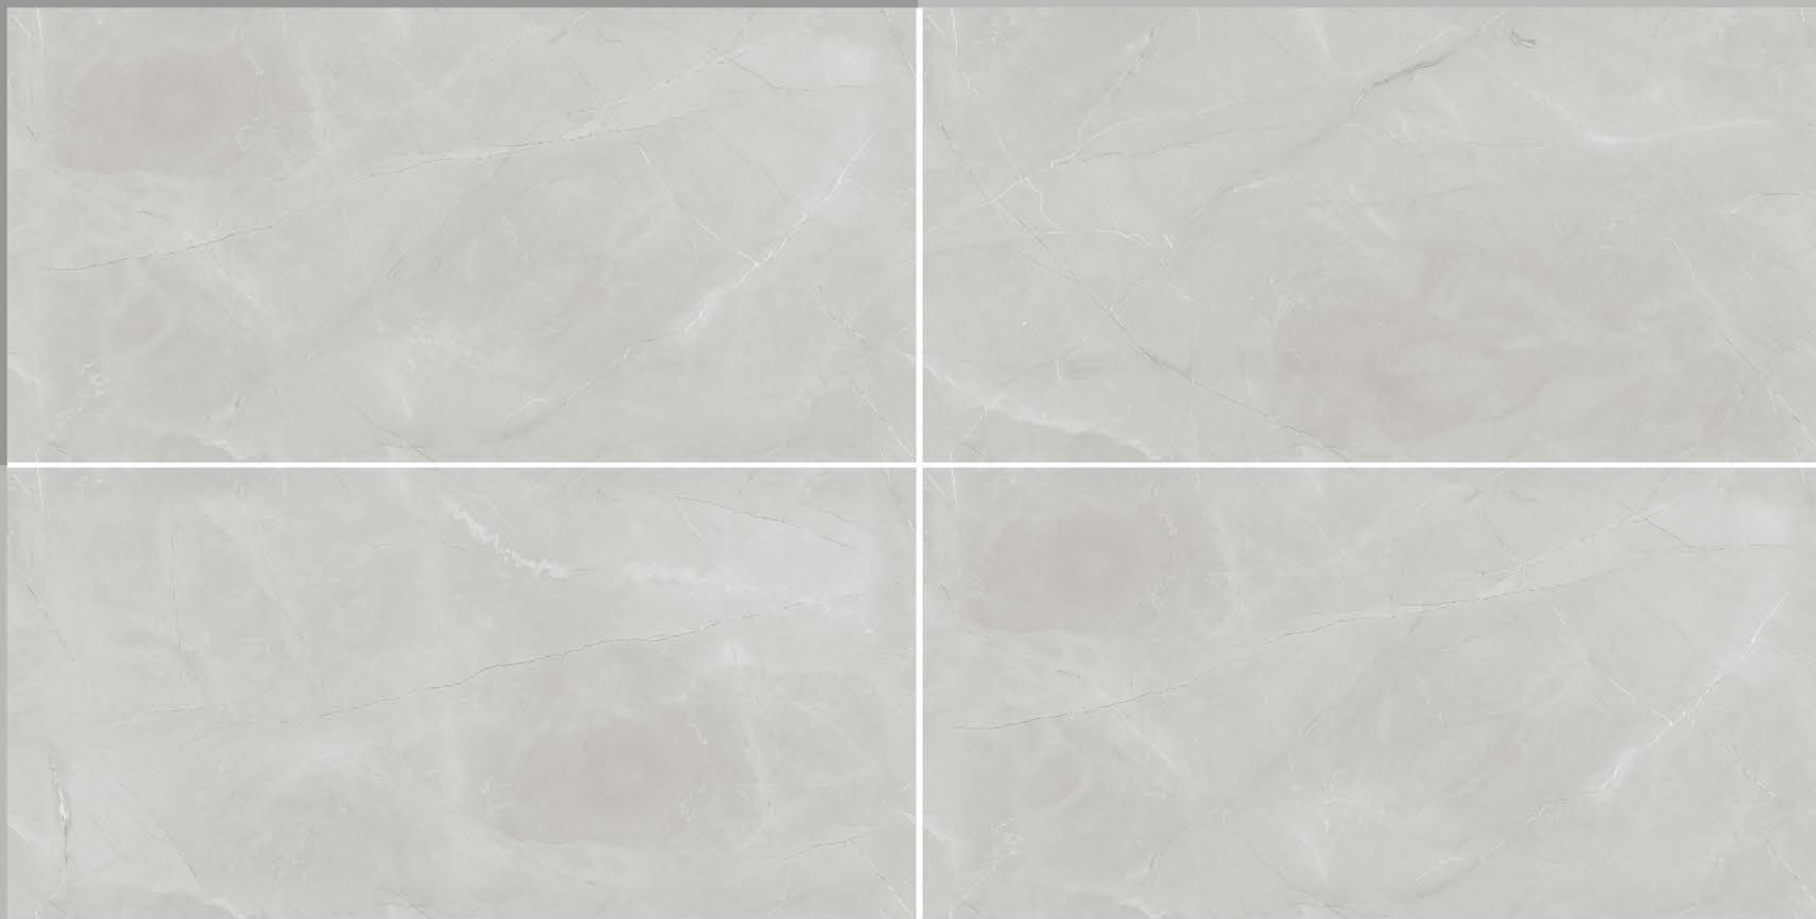

1200 MM

600 MM

MG FRENCH GREY

MG FRENCH SILVER

1200 MM

600 MM

MG FRENCH SILVER

MG FRIDO GREY