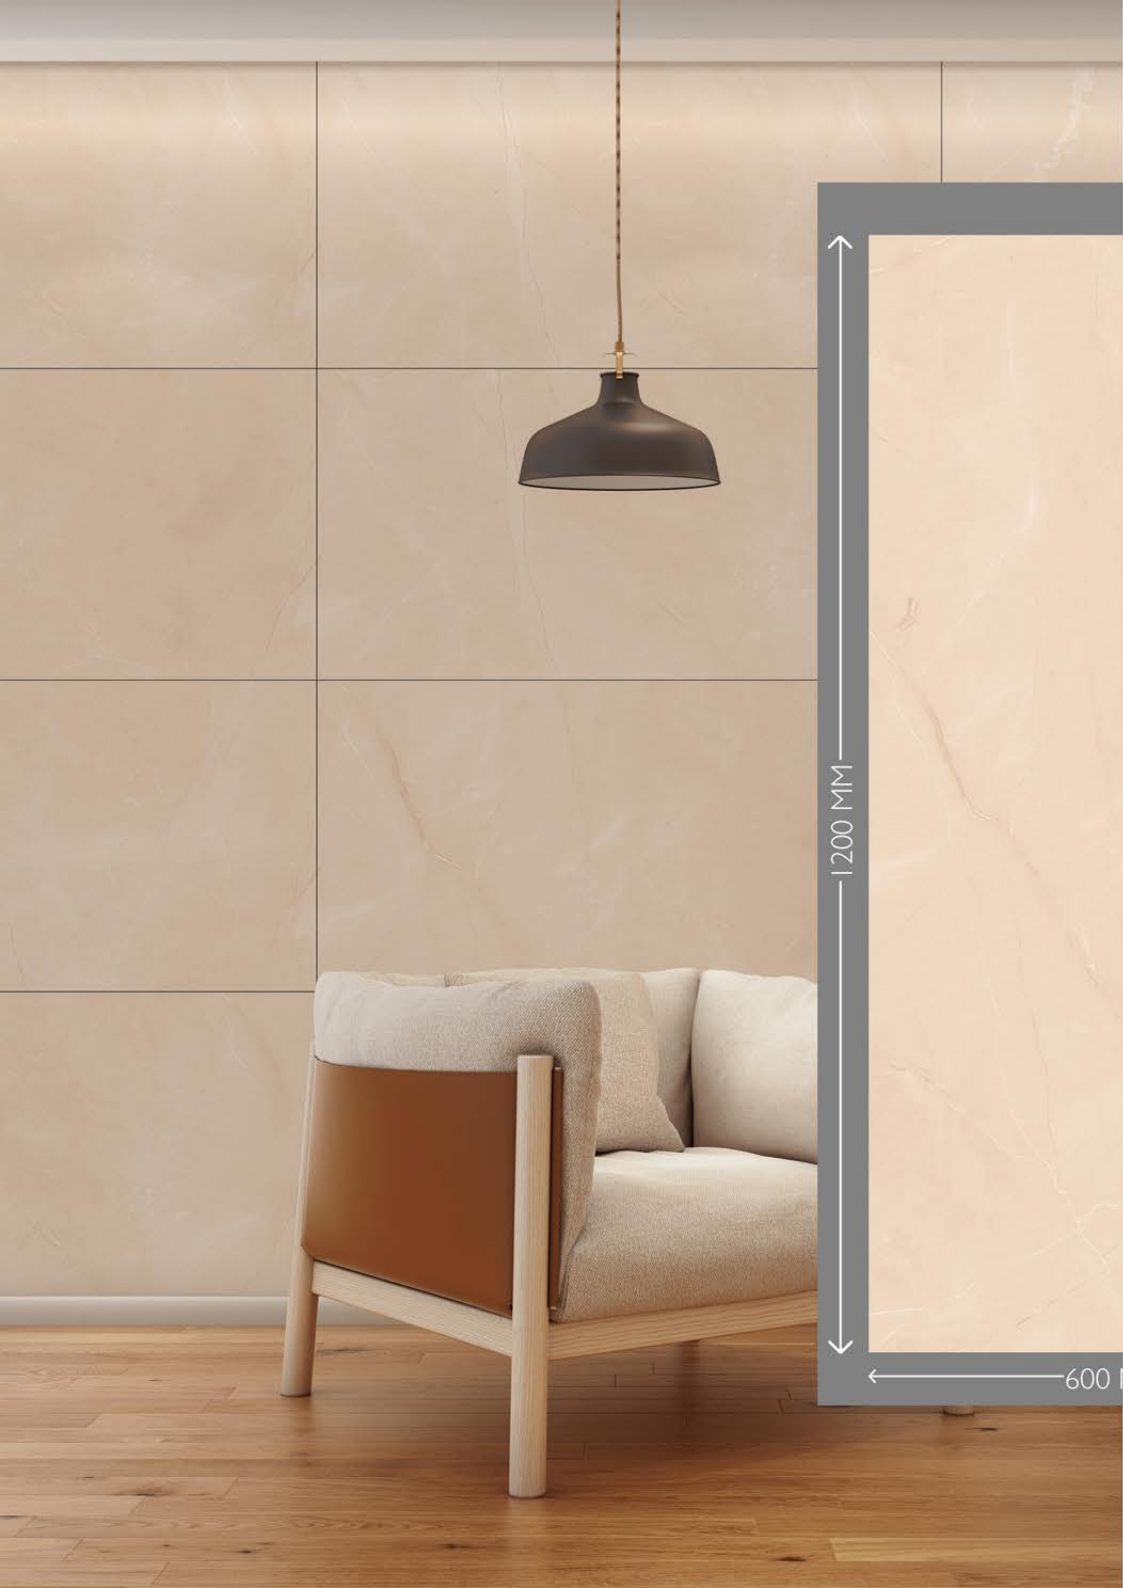

MG FRENCH BEIGE