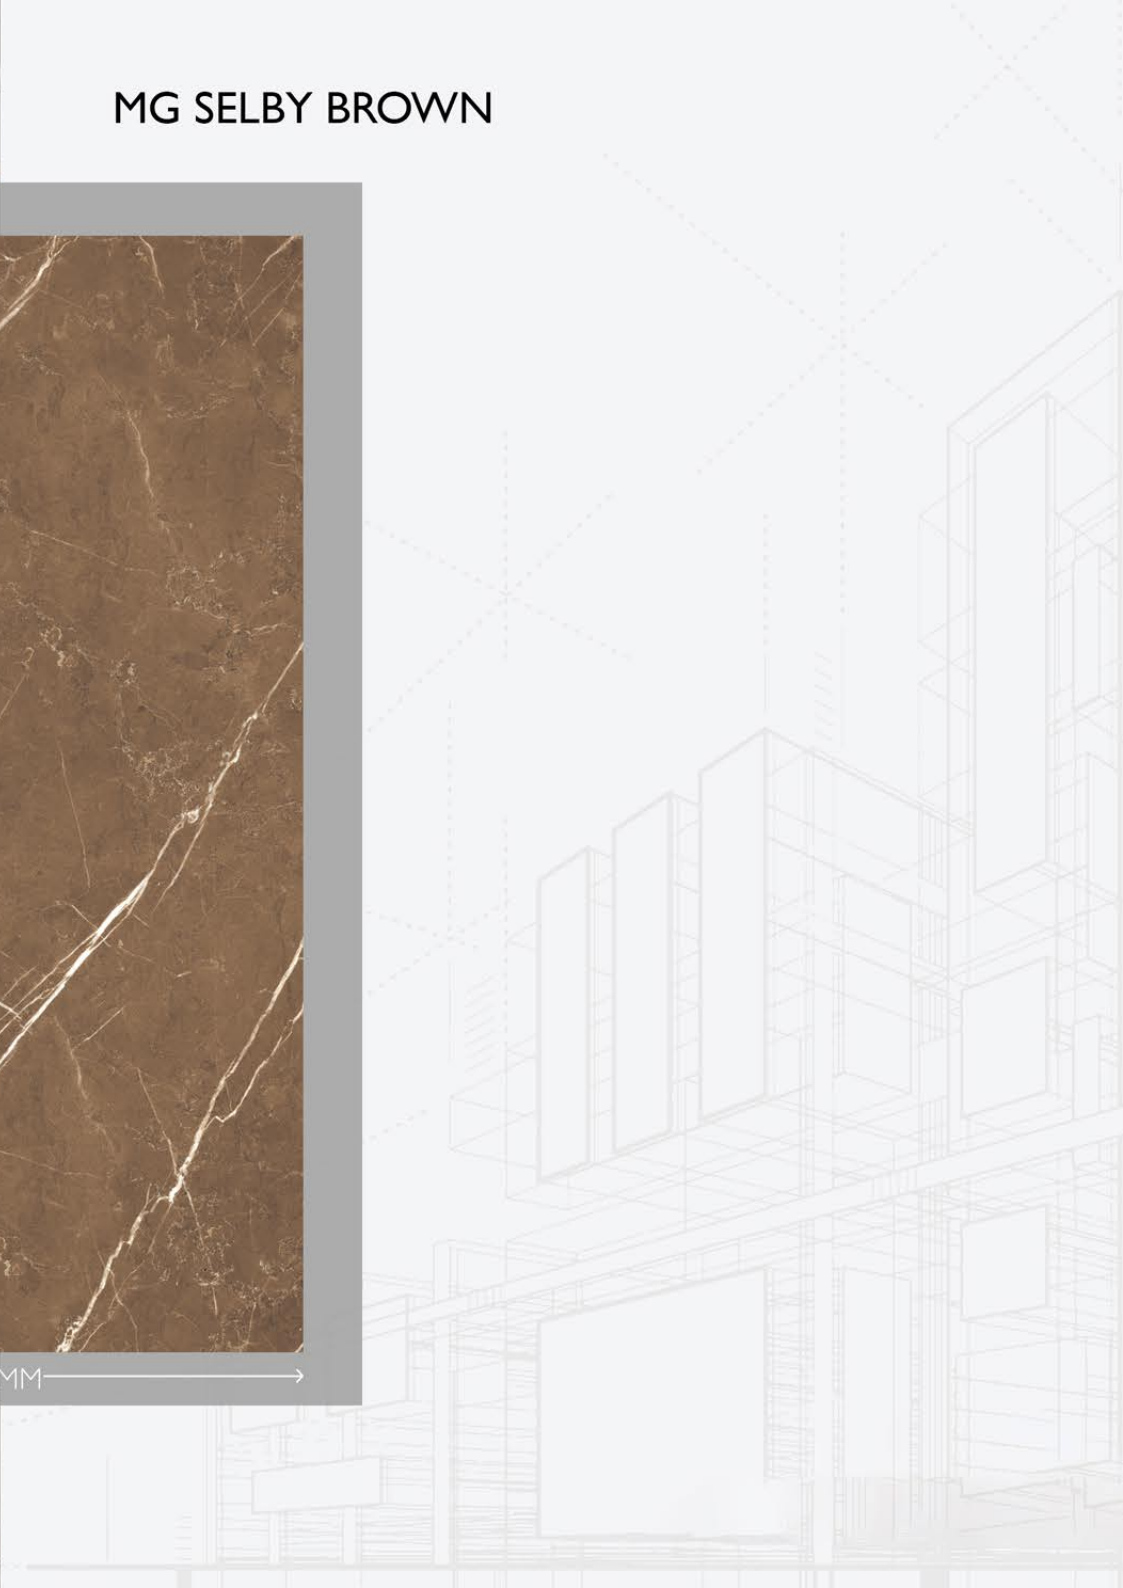

MG SELBY BROWN