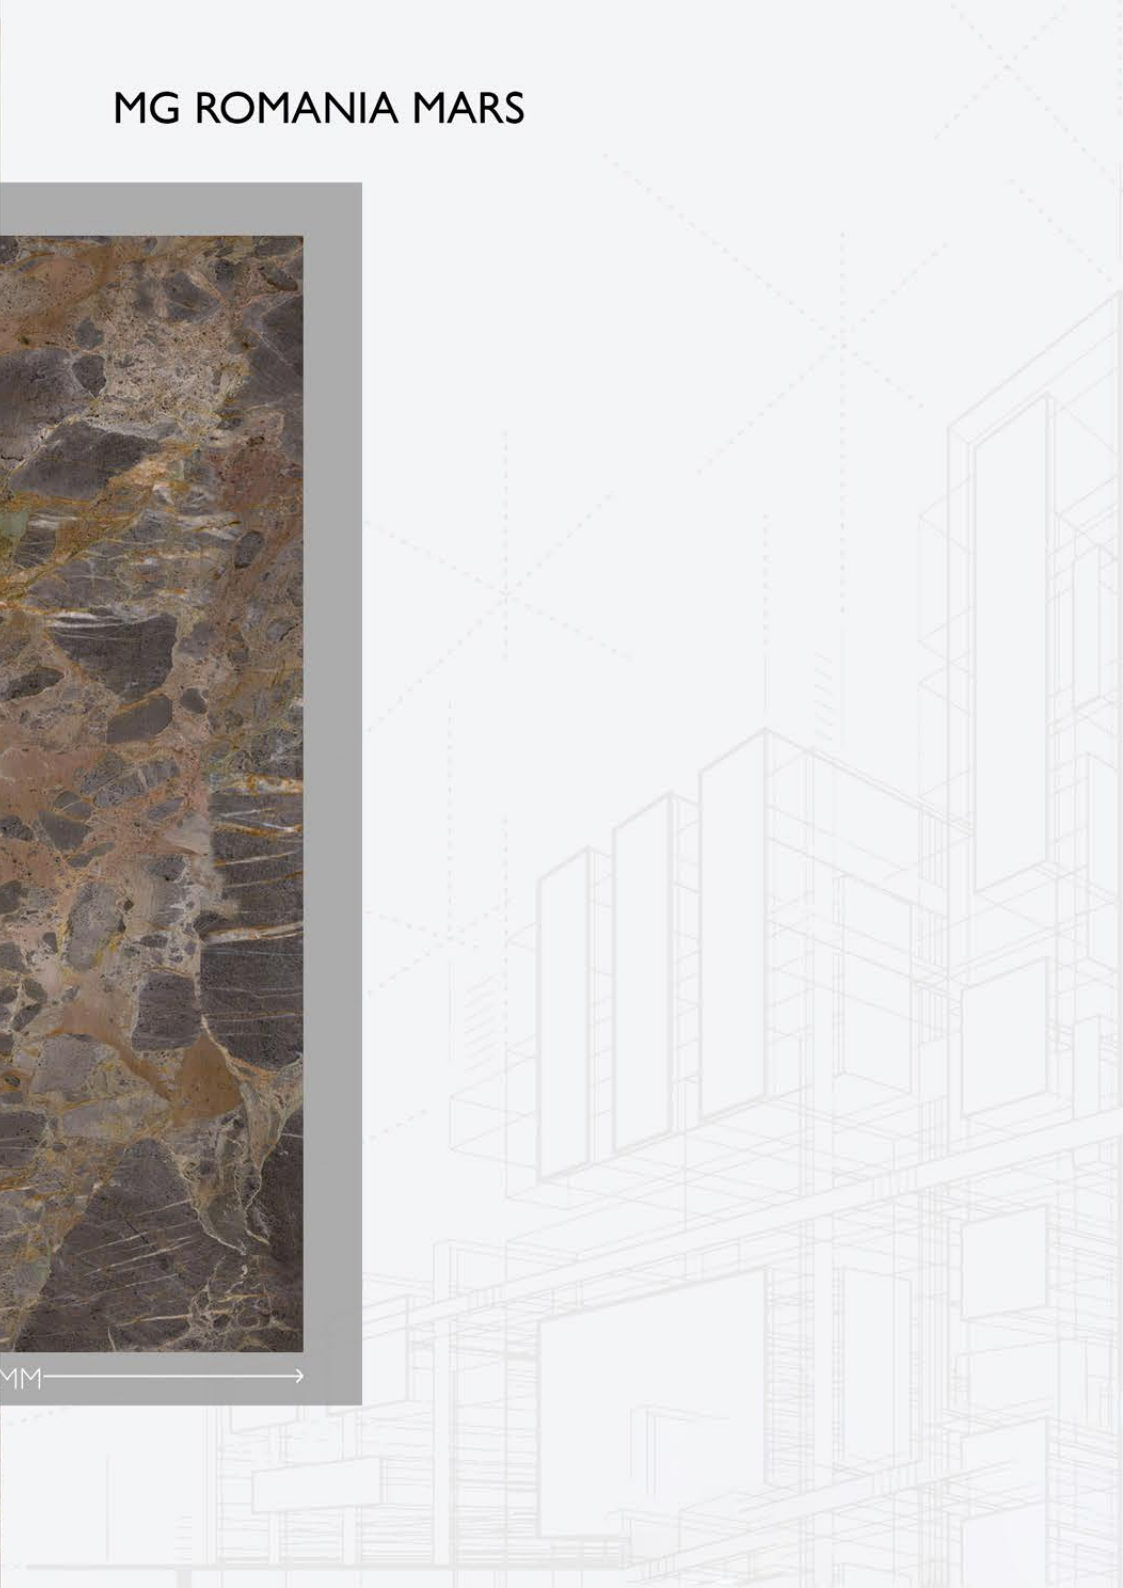

MG ROMANIA MARS