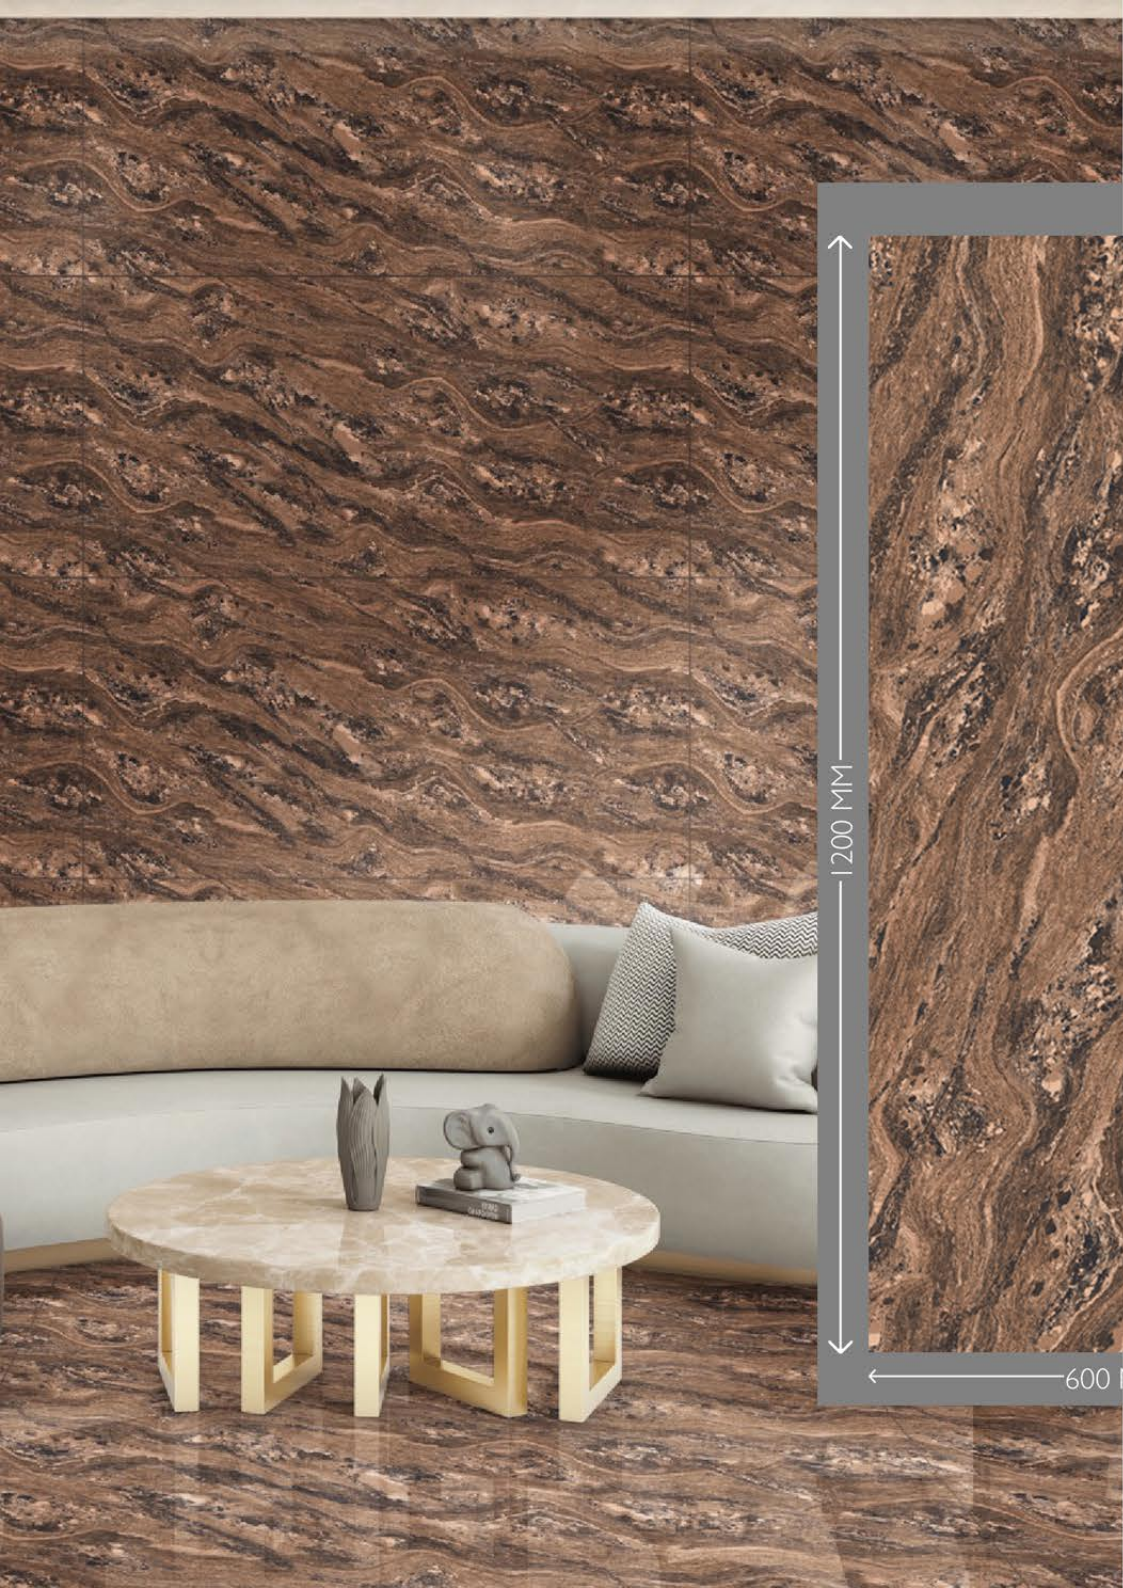

600 MM

MG_HONEY SATVARIO

MG LOGAN CHOCO

MG LOGAN CHOCO

MG LOGAN GREY

MG LOGAN GREY

MG MACAEL WHITE

CILIA