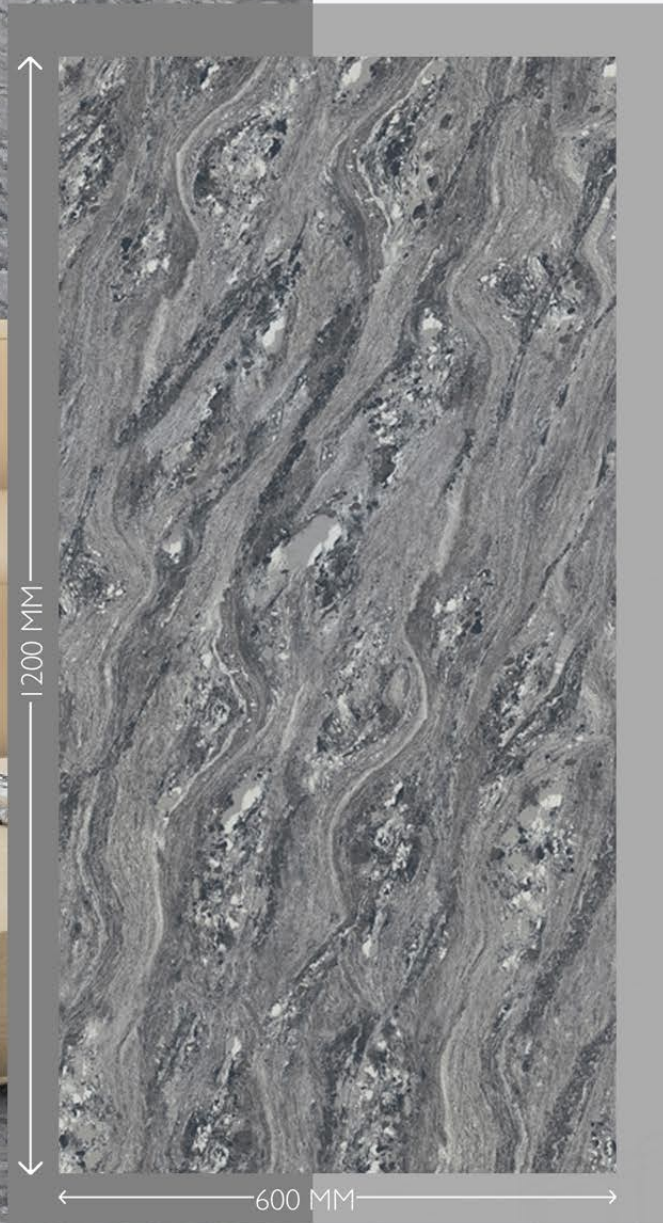

600 MM

MG_HONEY SATVARIO

MG LOGAN CHOCO

MG LOGAN CHOCO

MG LOGAN GREY

MG LOGAN GREY

MG MACAEL WHITE

CILIA