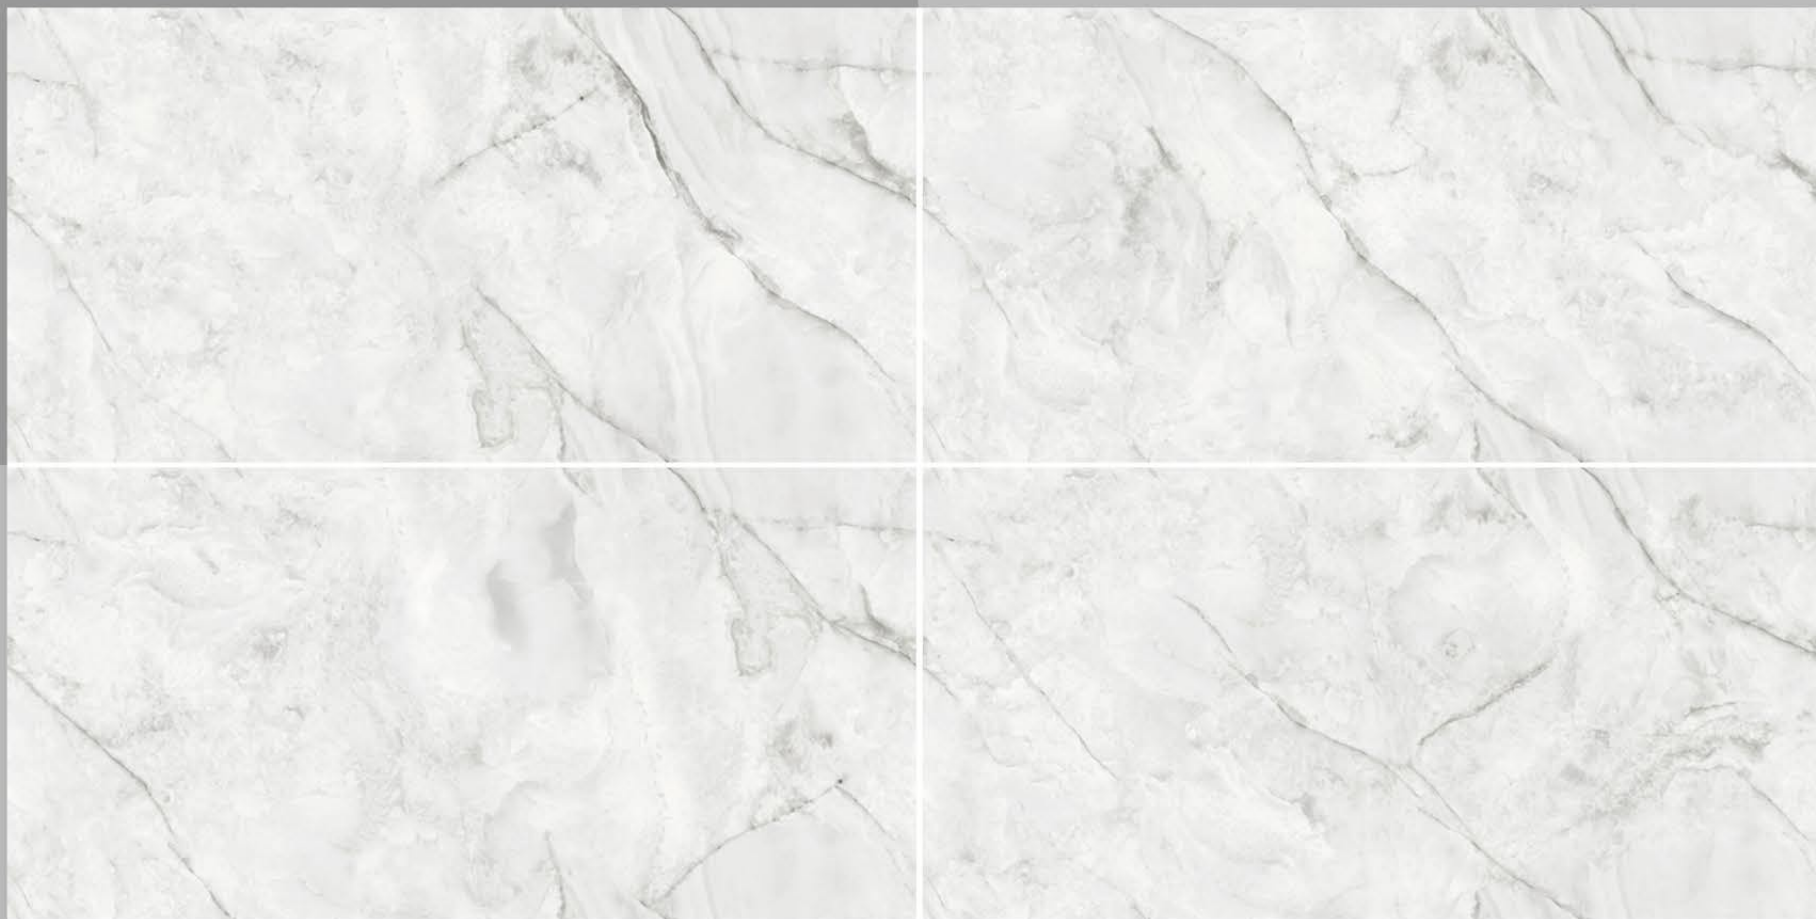

MG MACAEL WHITE