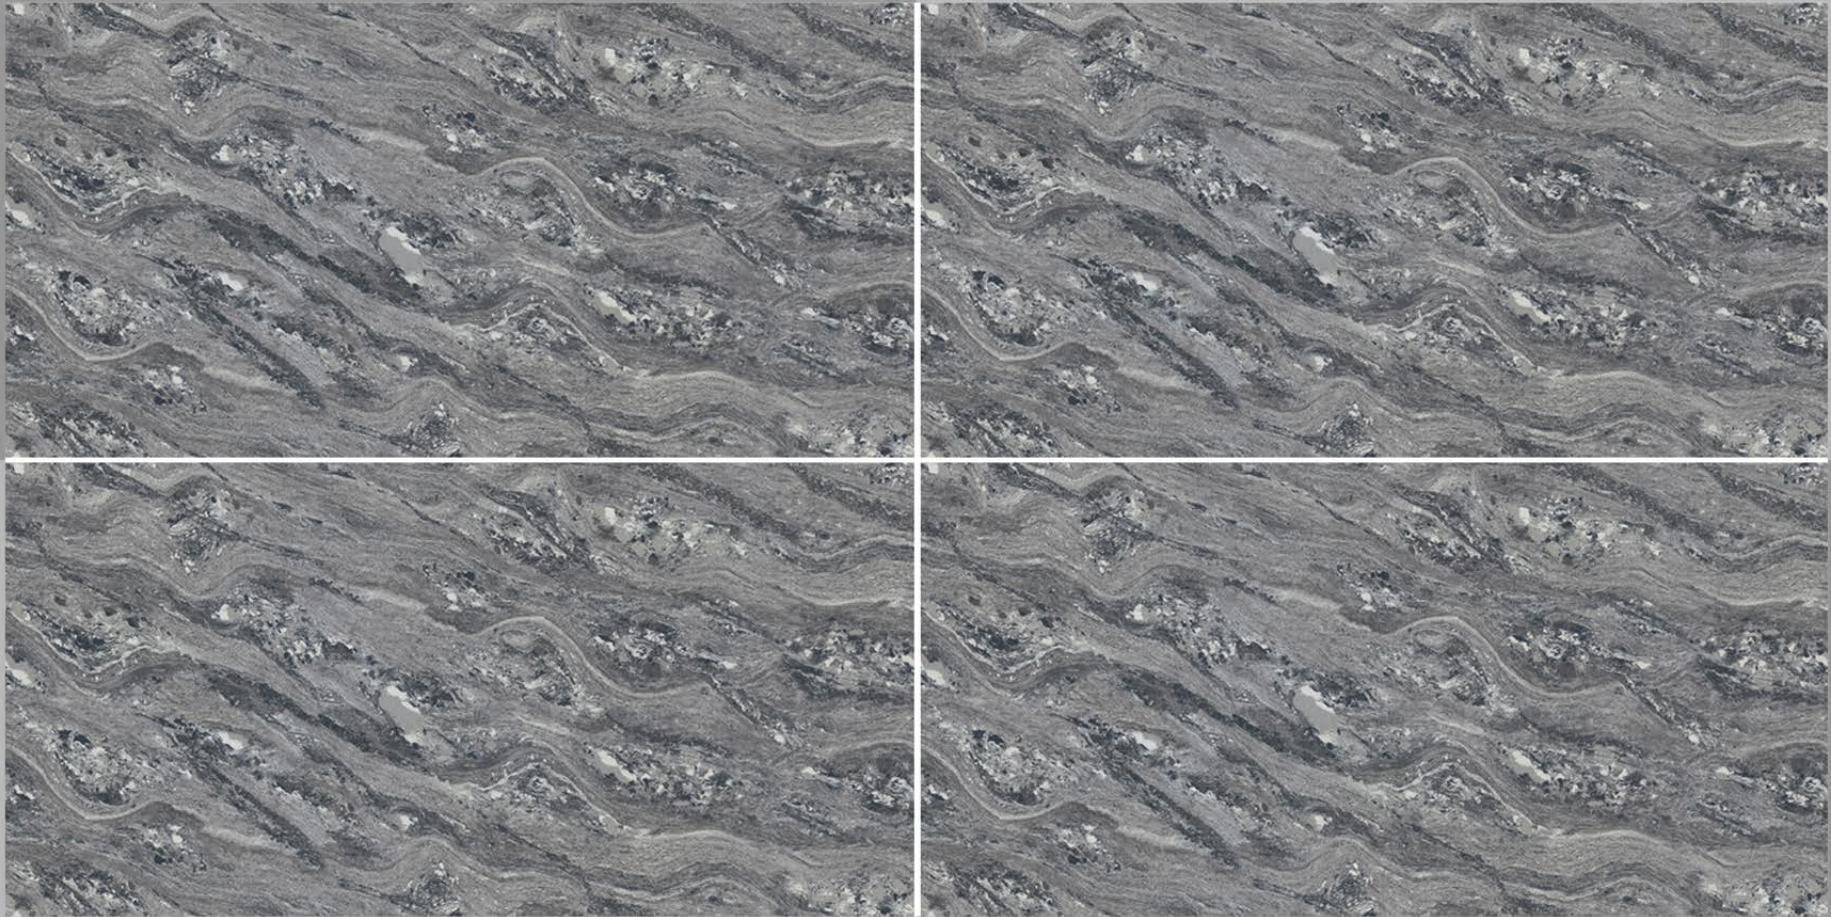

600 MM

MG_HONEY SATVARIO

MG LOGAN CHOCO

MG LOGAN CHOCO

MG LOGAN GREY

MG LOGAN GREY

MG MACAEL WHITE

CILIA