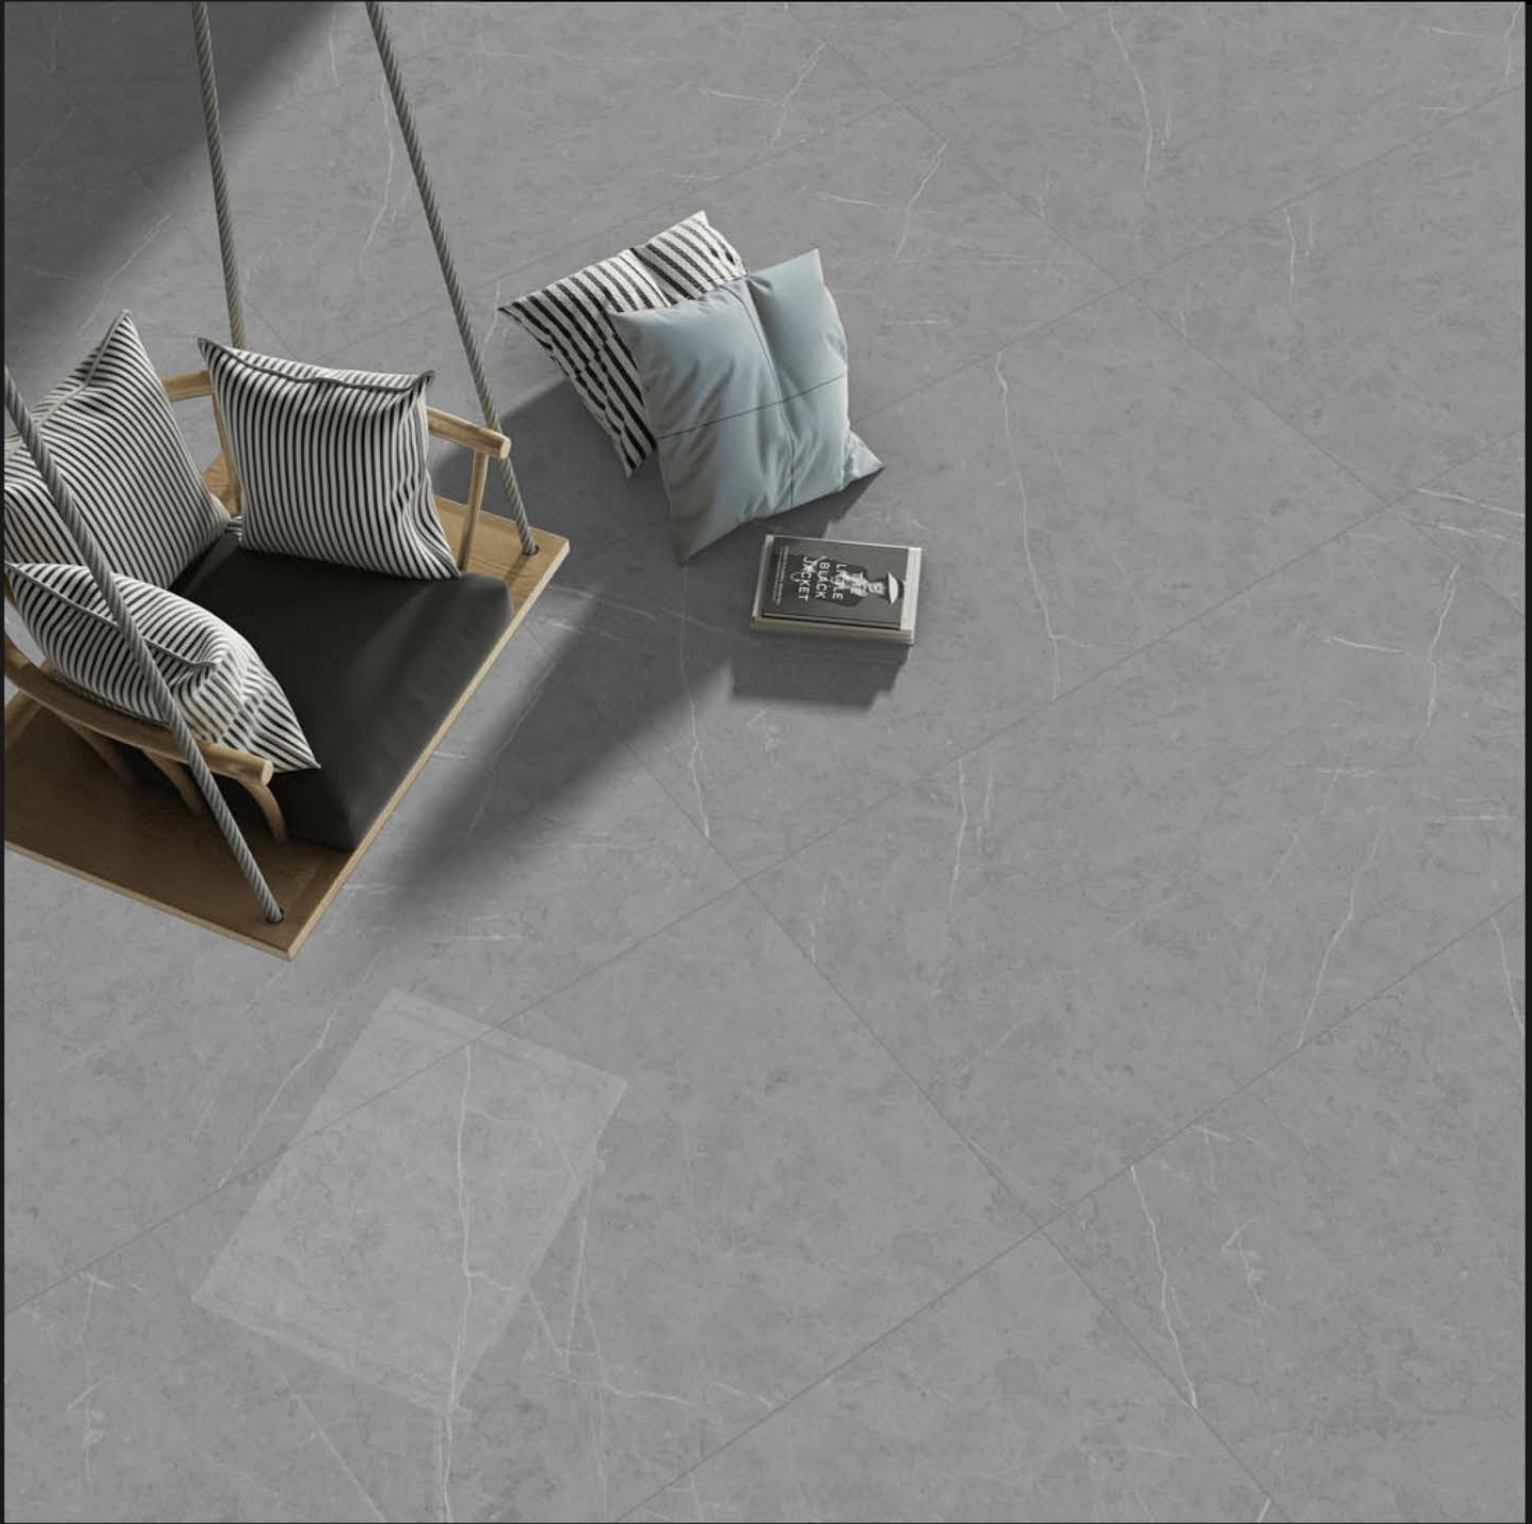

## MAXWELL SILVER

600X1200  
MM

Finish :  
Glossy 3

Random :  
4