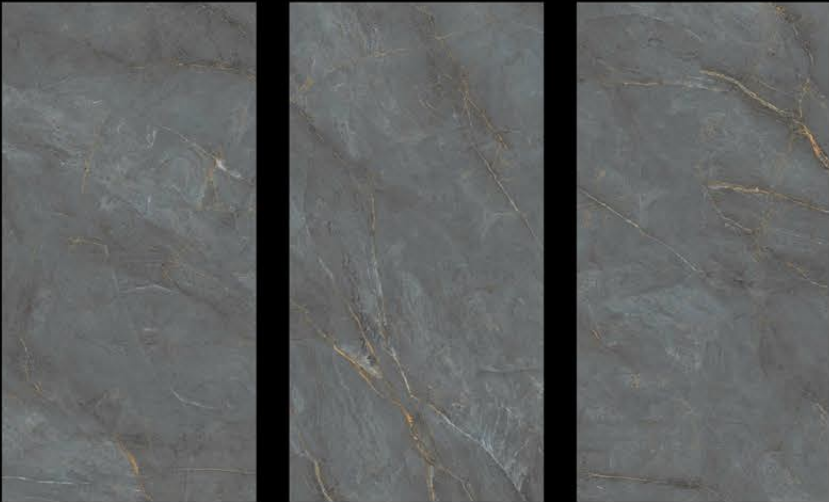

600X1200
MM

Finish :
Glossy 3

Random :
4