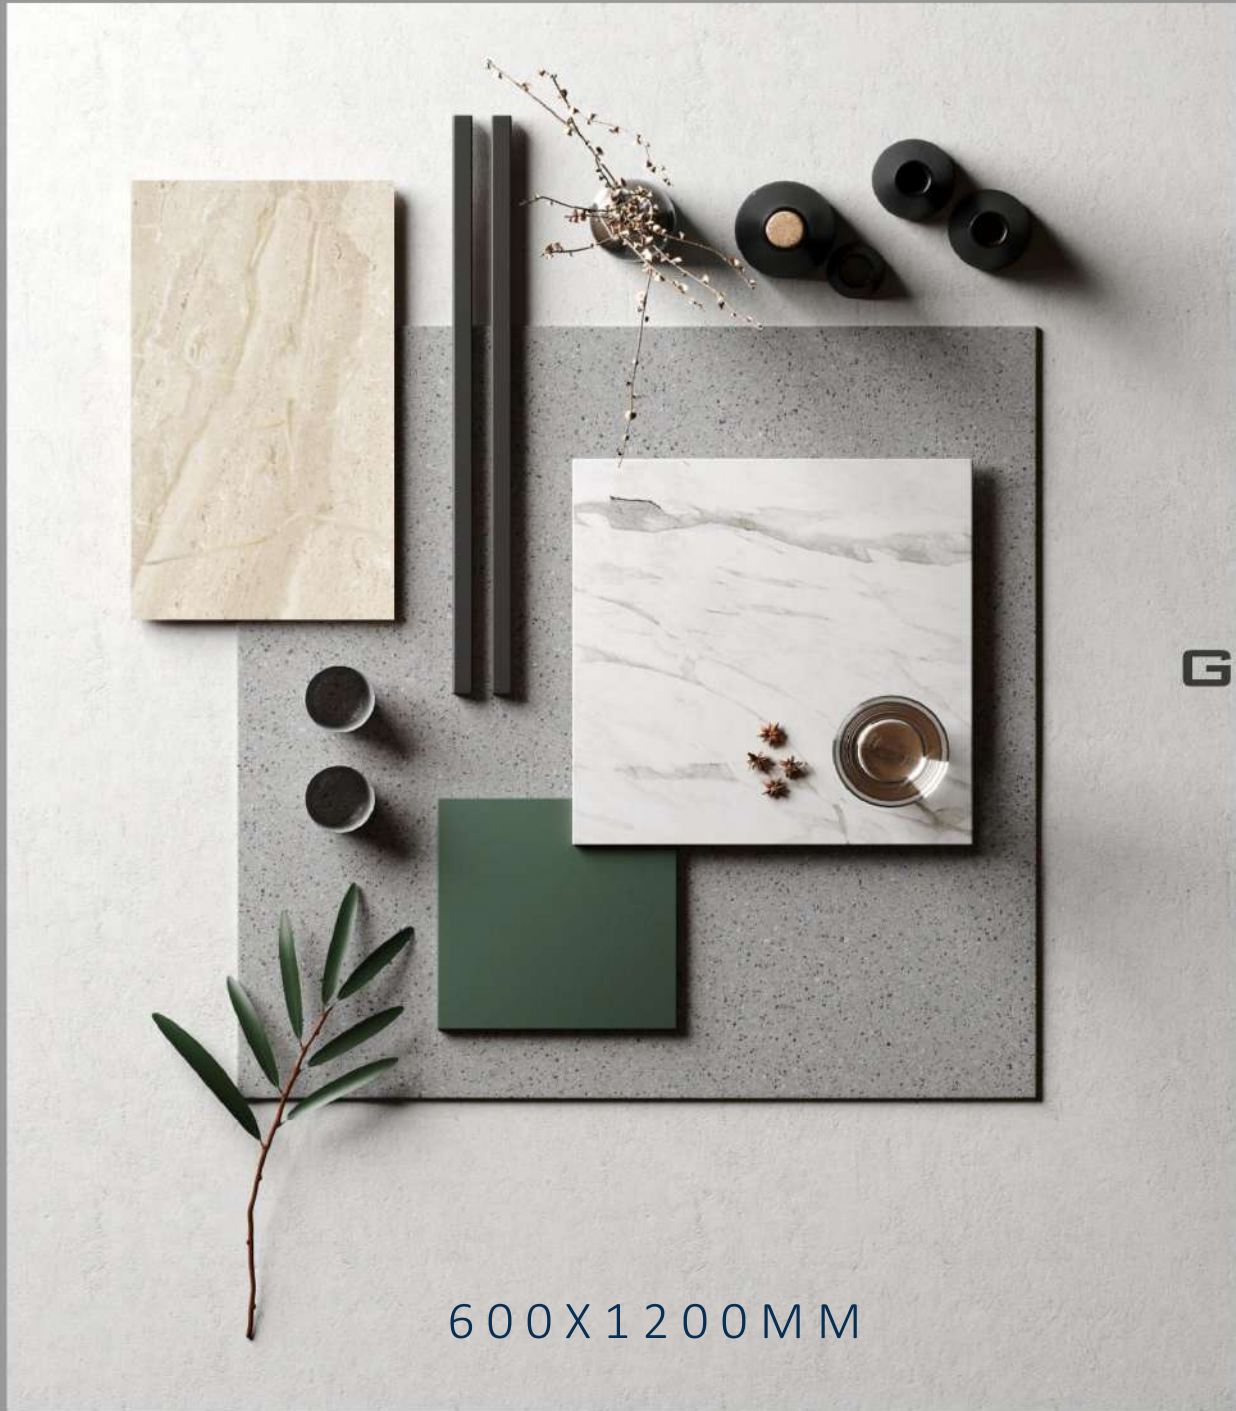

# IRAZO

CLAY MEETS CLASS

GLOSSY

600X1200MM

COLLECTION  
2021