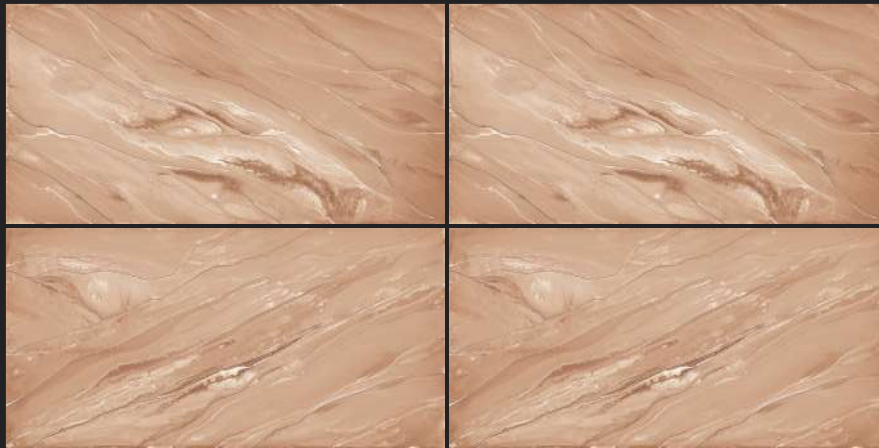

SELENIUM BRONZE

Random
02

Finish
Glossy