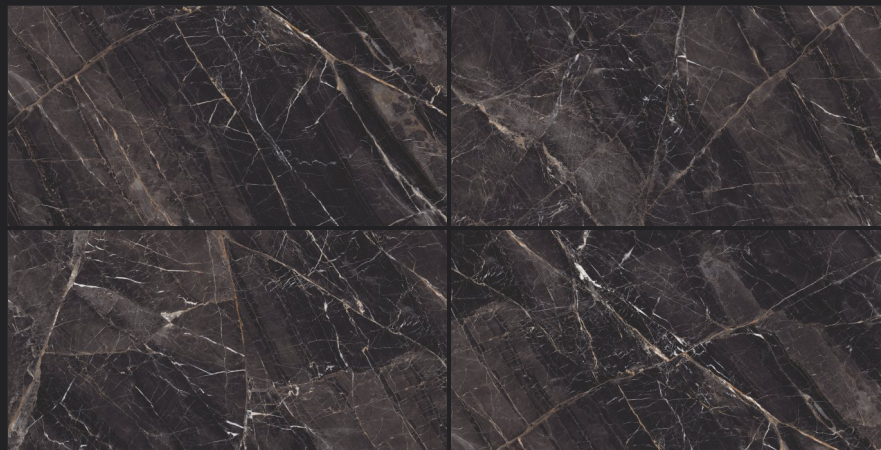

Finish
High Gloss

Size
80x160cm

Gleam
COLLECTION

WHITE POTRO

Random
04

Finish
High Gloss

Size
80x160cm

IRAZO