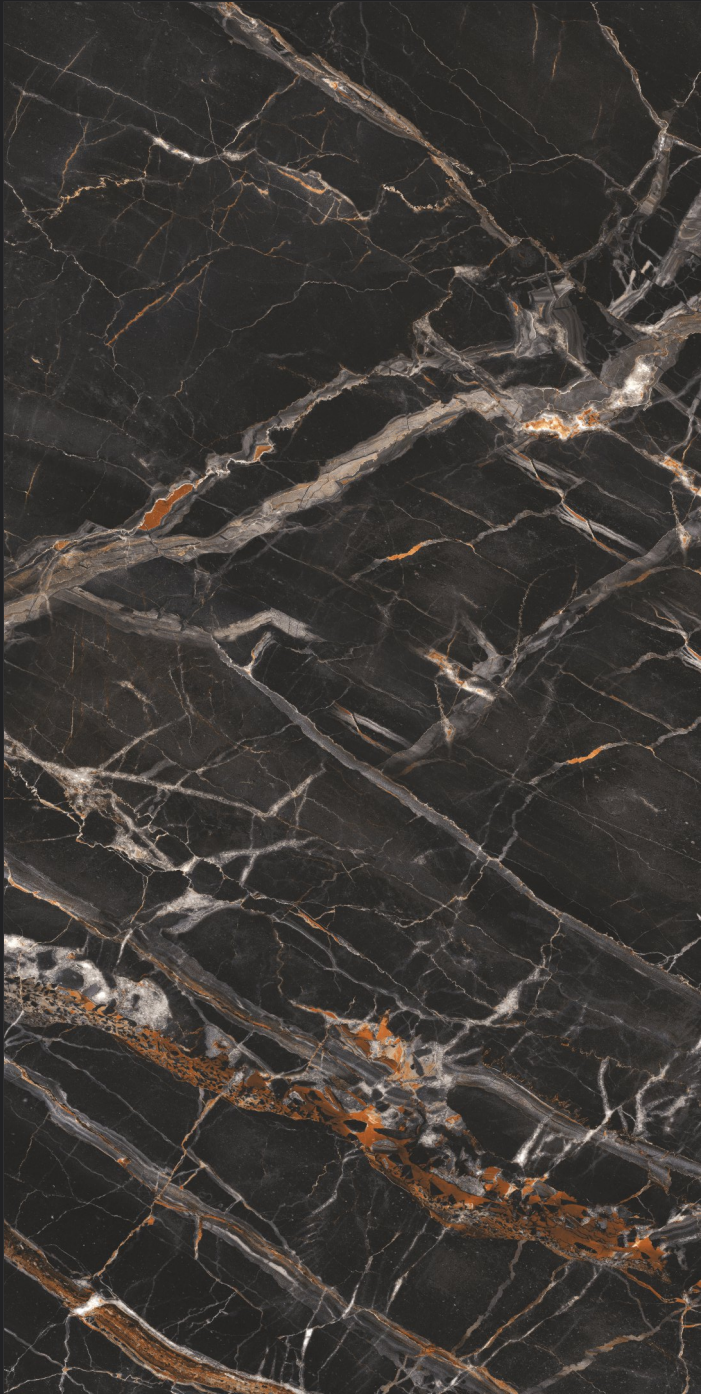

Gleam
COLLECTION

DALLAS BLACK

Random
04

Finish
High Gloss

Size
80x160cm