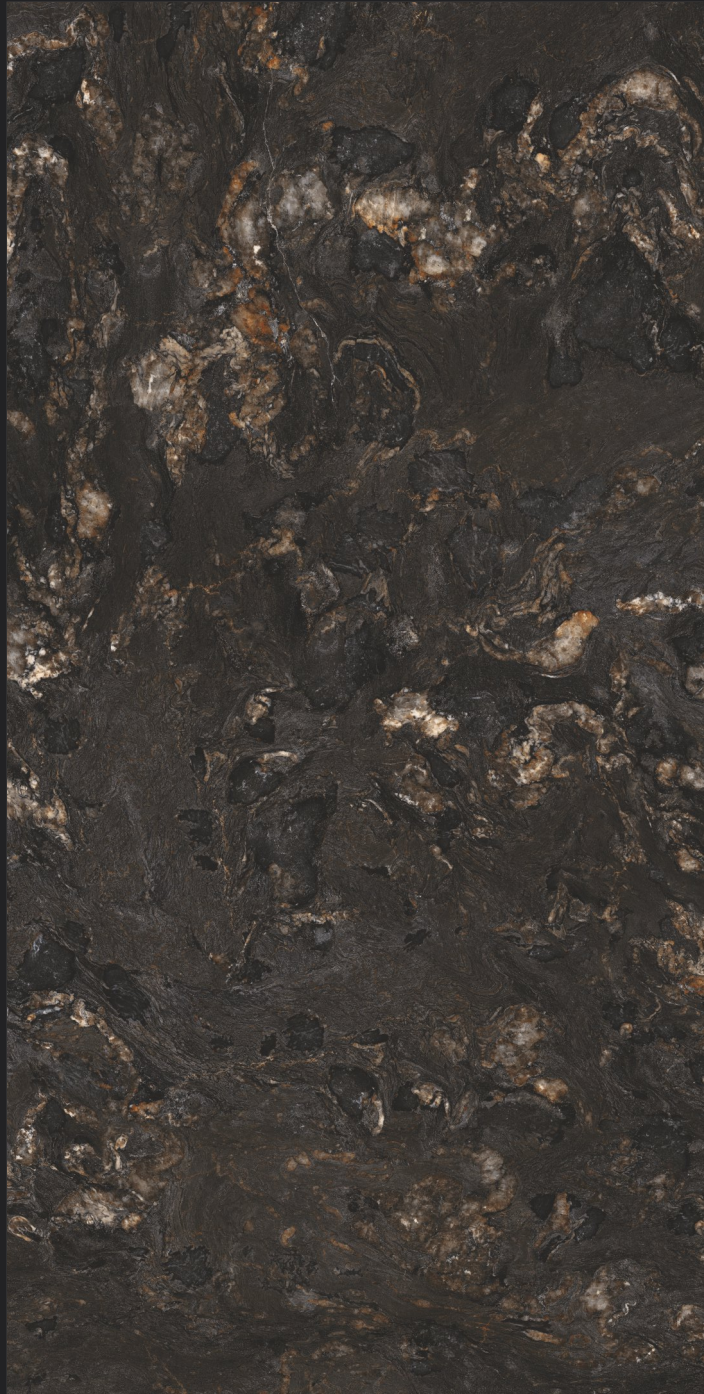

Gleam
COLLECTION

MARID NATURAL

Random
04

Finish
High Gloss

Size
80x160cm