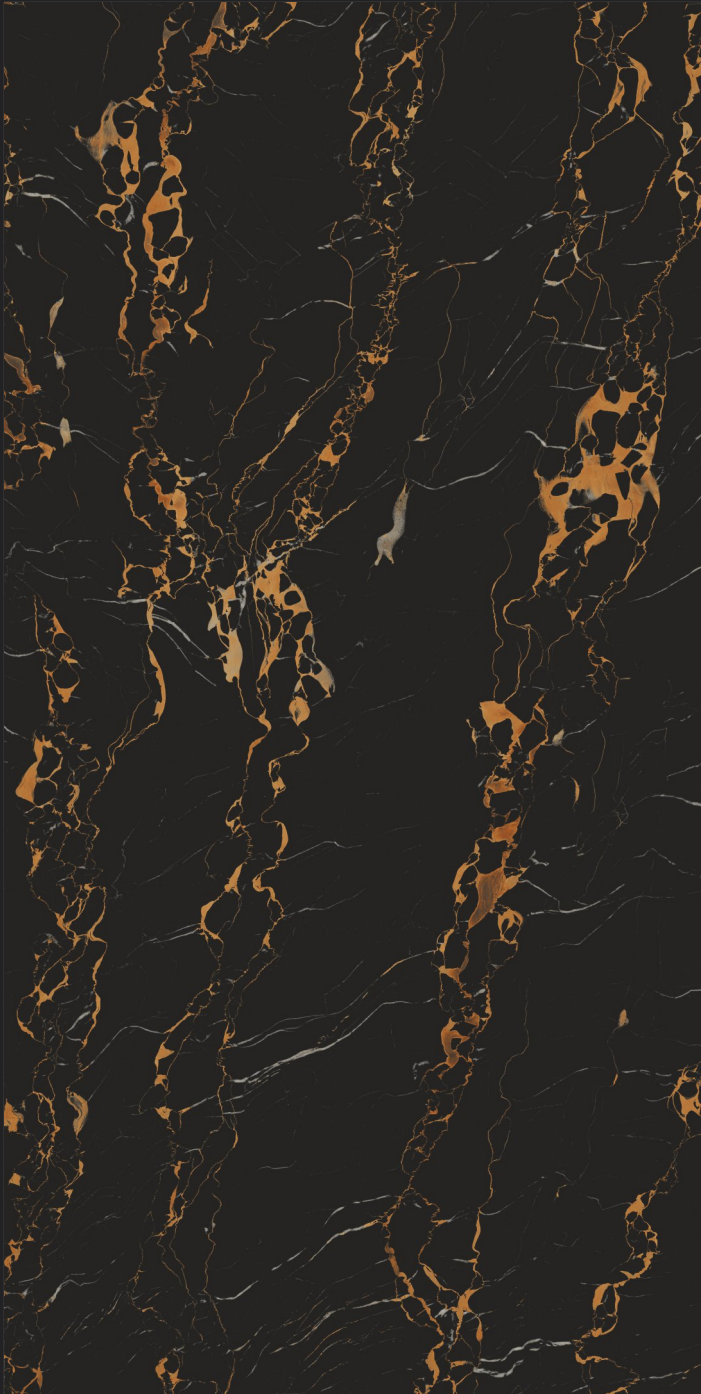

FRAPECHINO STONE

Random
04

Finish
High Gloss

Size
80x160cm

Gleam
COLLECTION

GOLD POTRO

Random
04

Finish
High Gloss