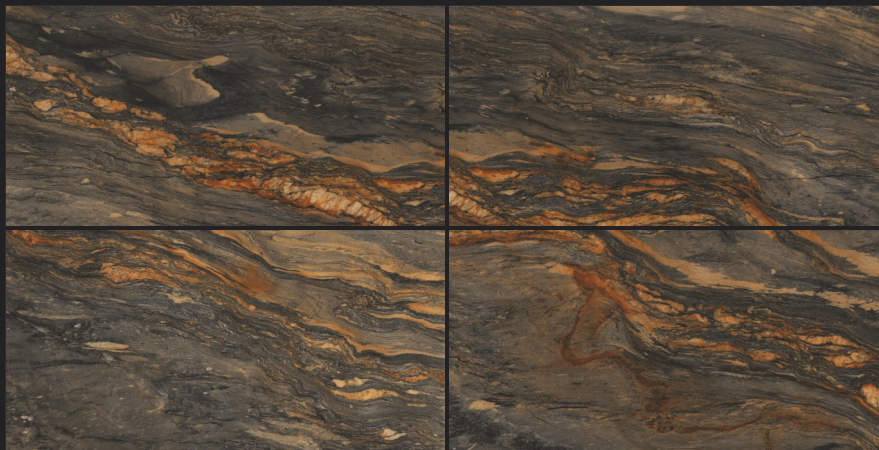

IRAZO

CLAY MEETS CLASS

Gleam
COLLECTION

NATURAL
BLEND
OF TRADITION

Gleam
COLLECTION

ALESSIA NATURAL

Random
04

Finish
High Gloss

Size
80x160cm

ALESSIA NATURAL

The Spoon food & wine

Gleam
COLLECTION

ALMOND GREEN

Random
04

Finish
High Gloss

Size
80x160cm