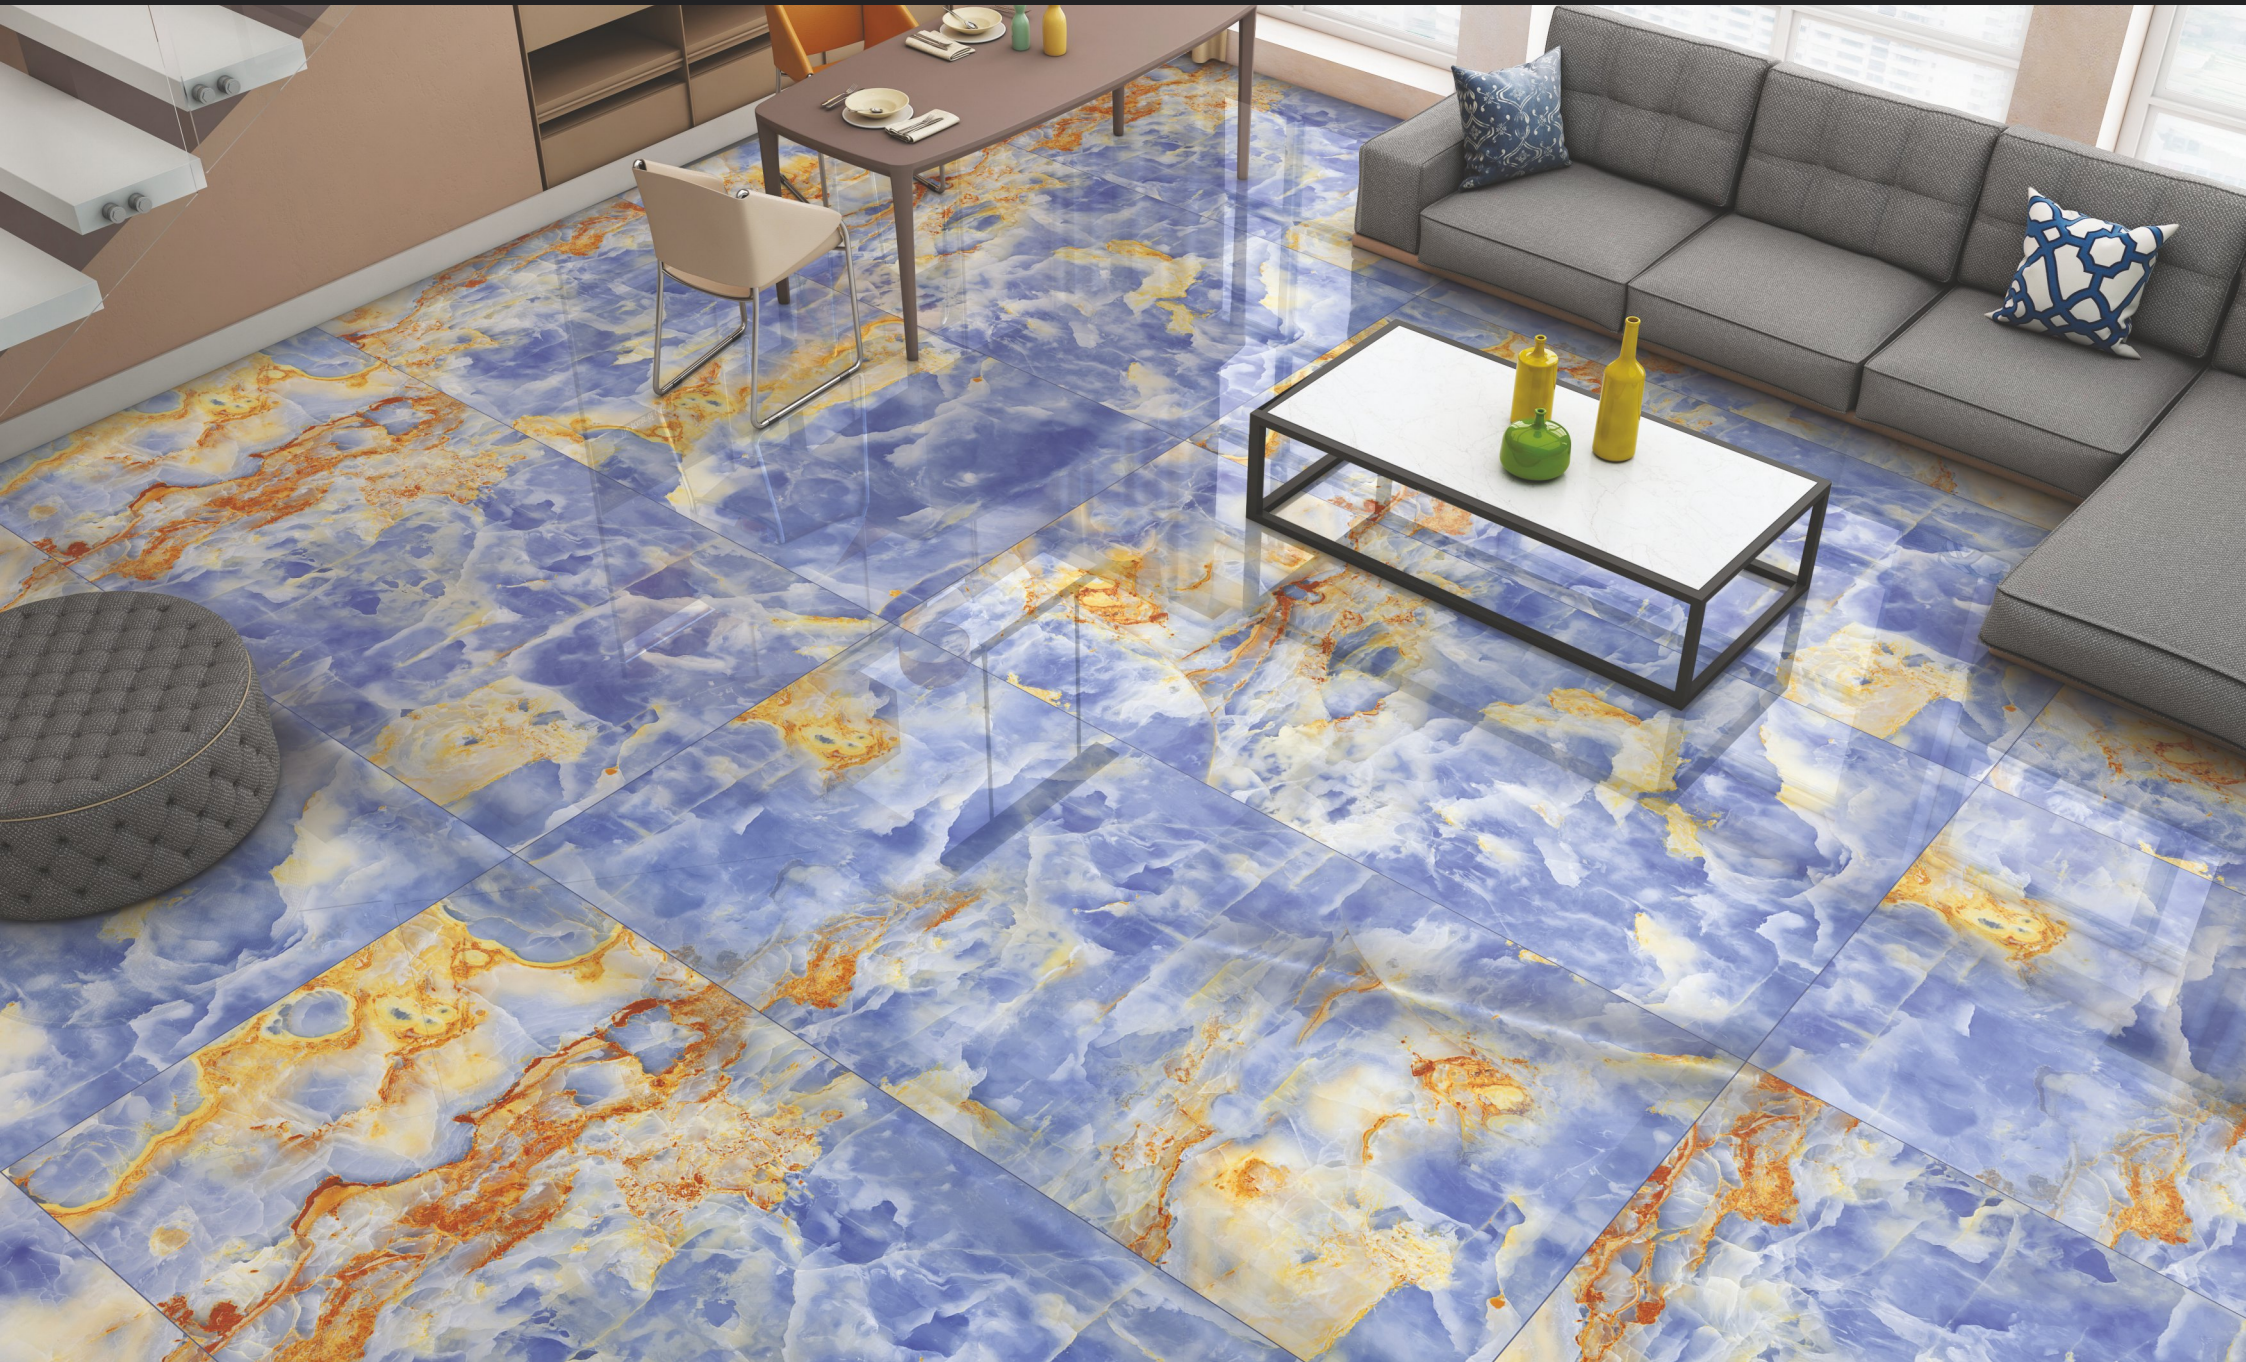

STONY BLUE

Random
04

Finish
High Gloss

Size
80x160cm

STONY BLUE

Gleam
COLLECTION

TRAVEX BLACK

Random
04