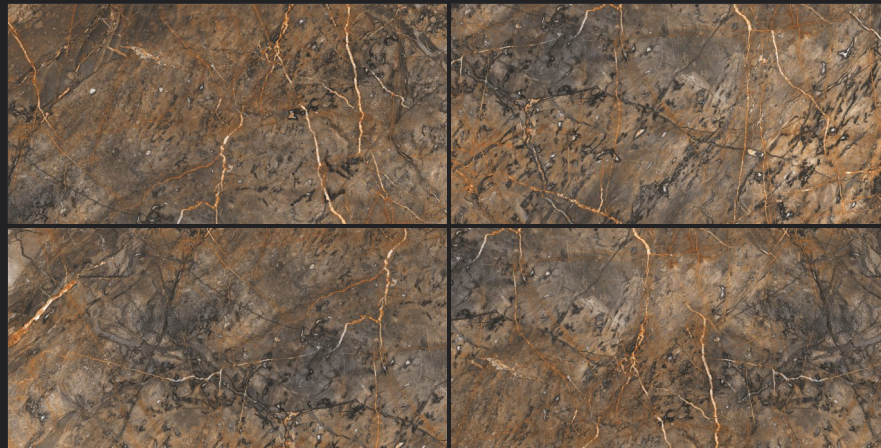

DV NATURAL

Random
04

Finish
High Gloss