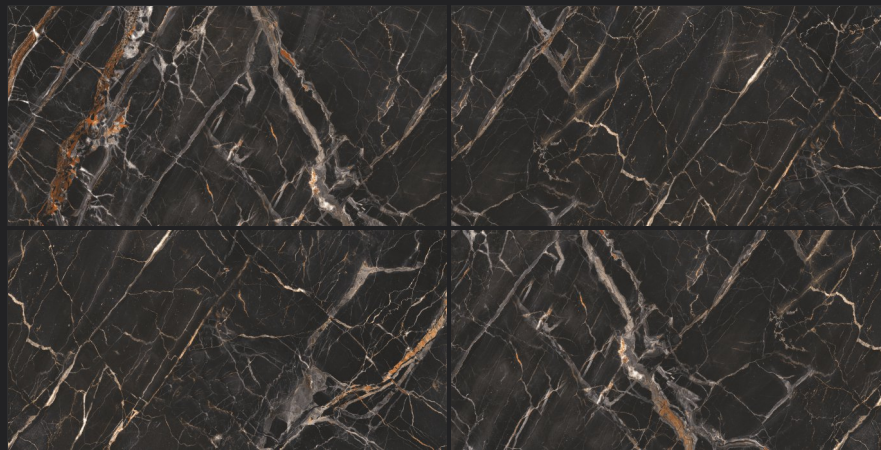

DALLAS BLACK

Random
04

Finish
High Gloss