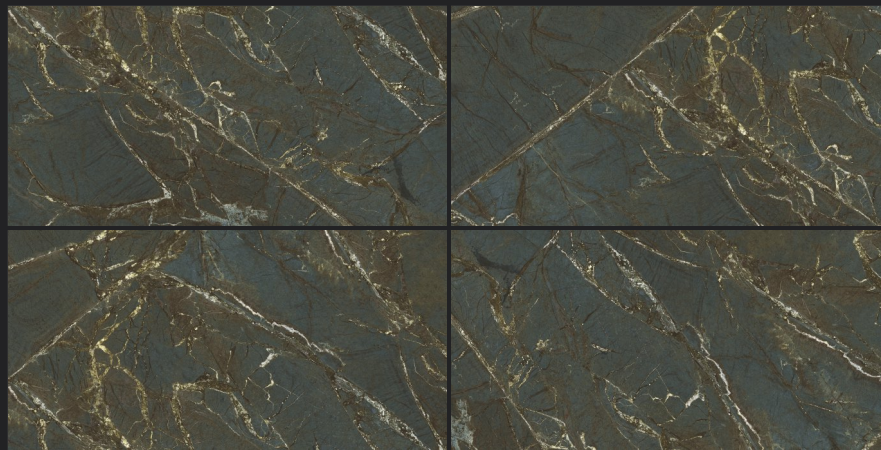

OASHFORD OLIVE

Random
04

Finish
High Gloss