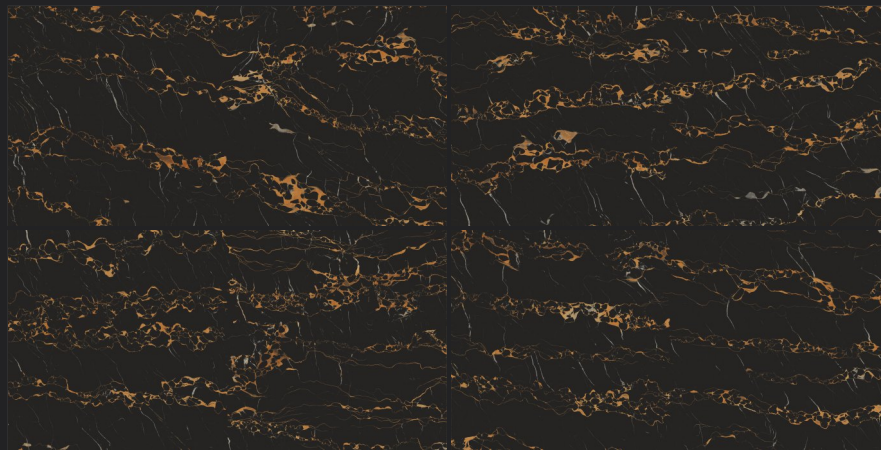

FRAPECHINO STONE

Random
04

Finish
High Gloss

Size
80x160cm

Gleam
COLLECTION

GOLD POTRO

Random
04

Finish
High Gloss