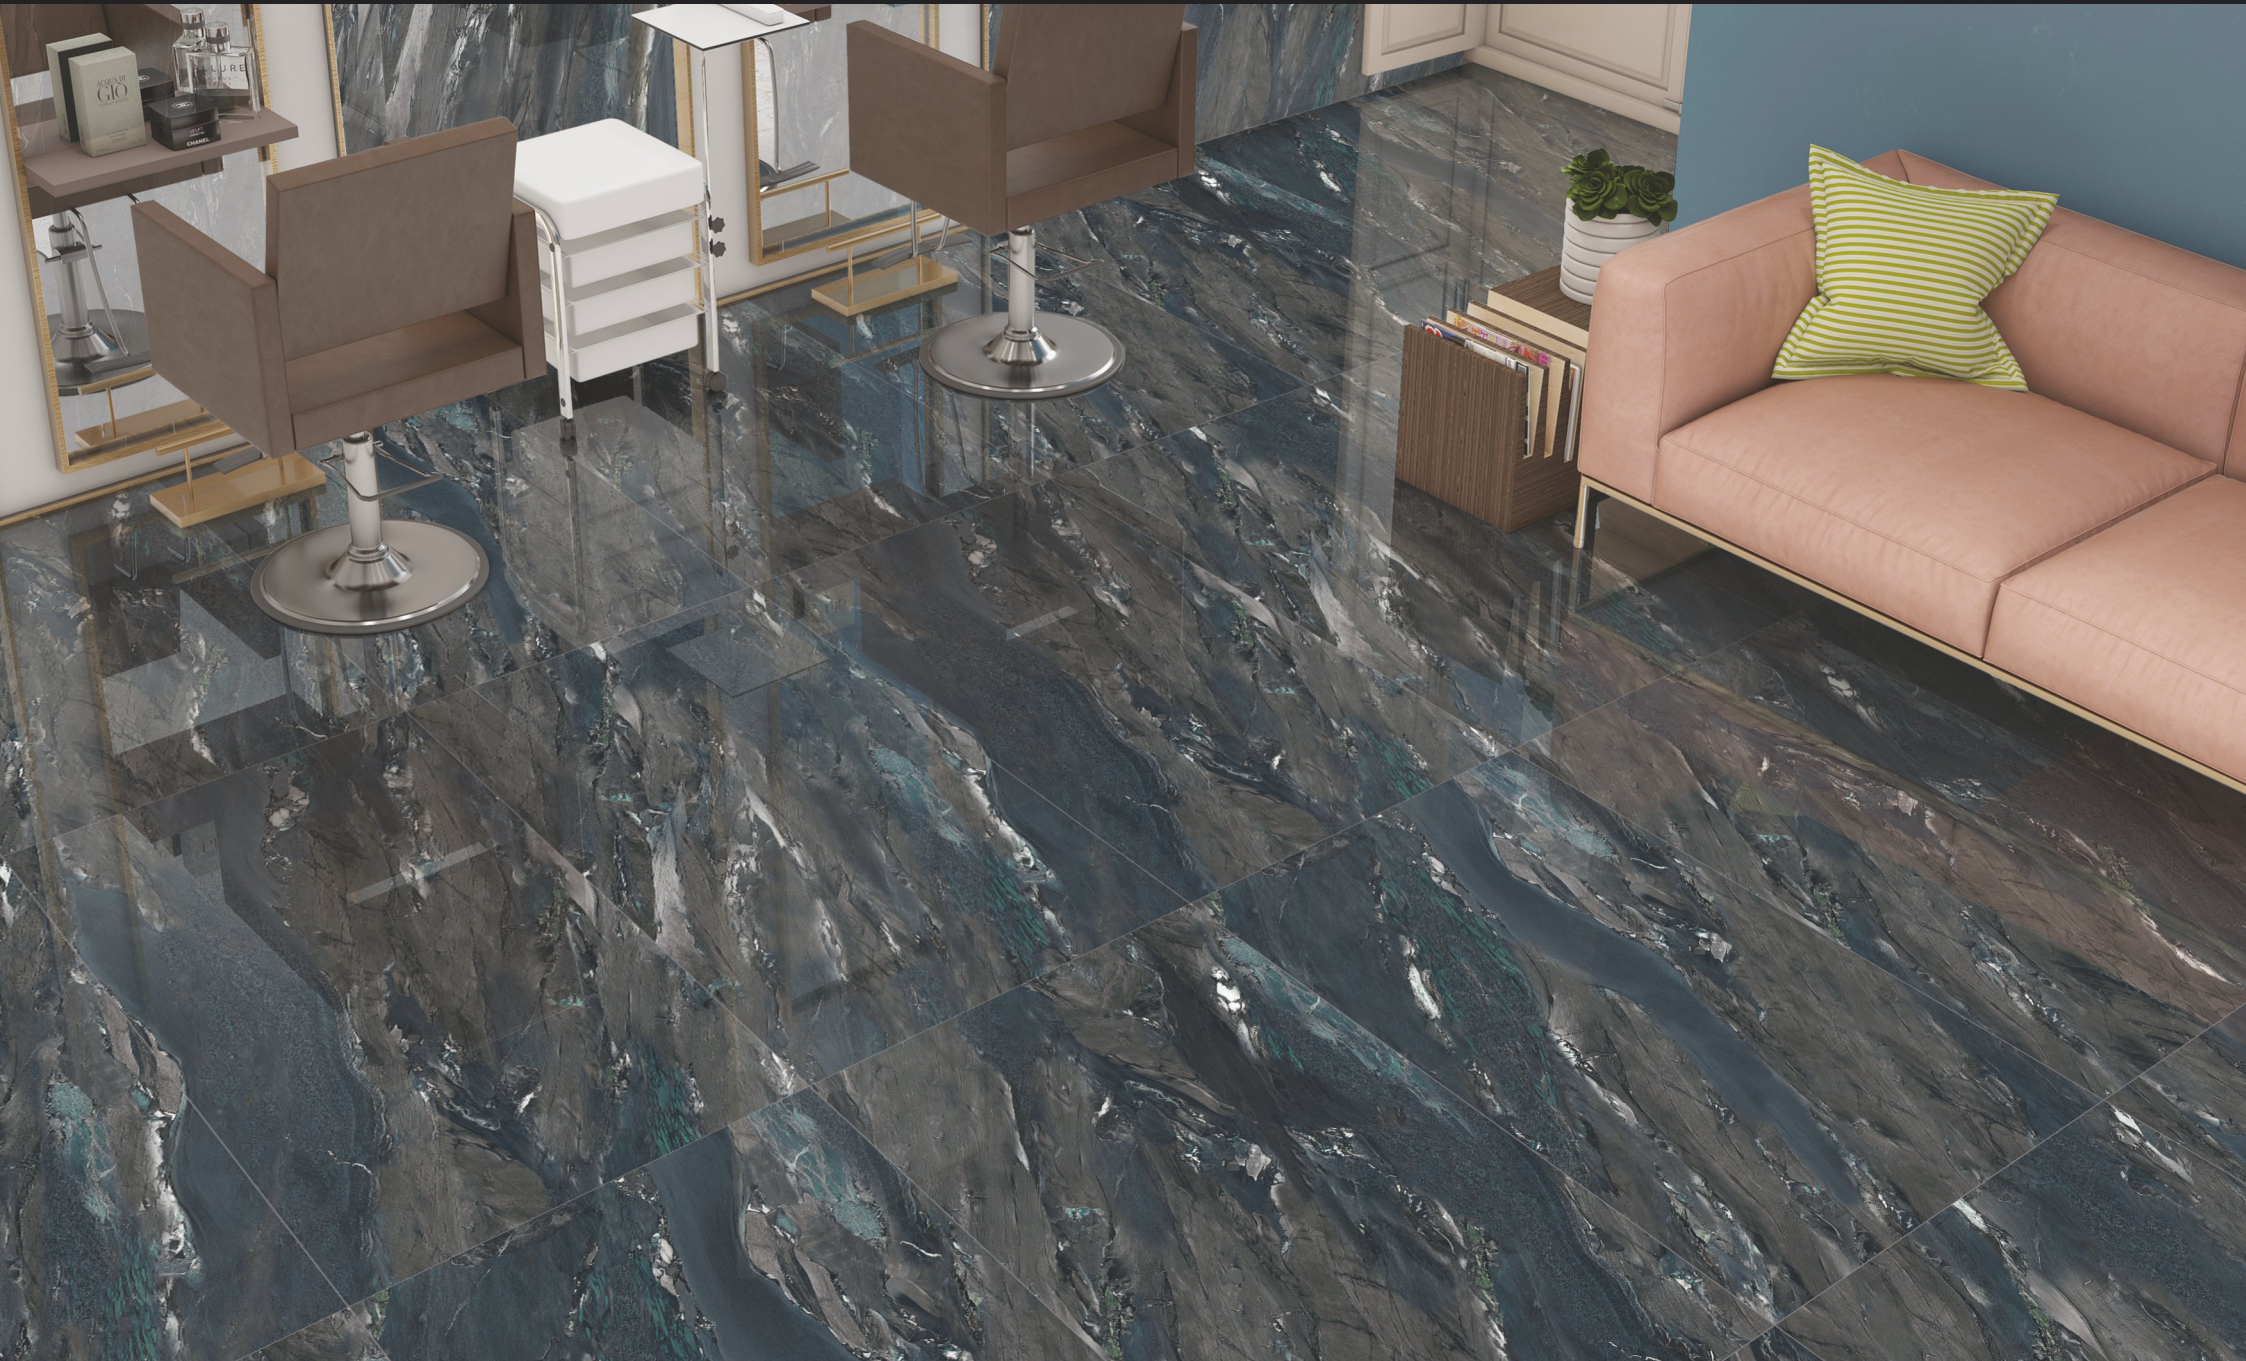

Size
80x160cm

Gleam
COLLECTION

PARADISE AQUA

Random
04

Finish
High Gloss

Size
80x160cm

PARADISE AQUA

Gleam
COLLECTION