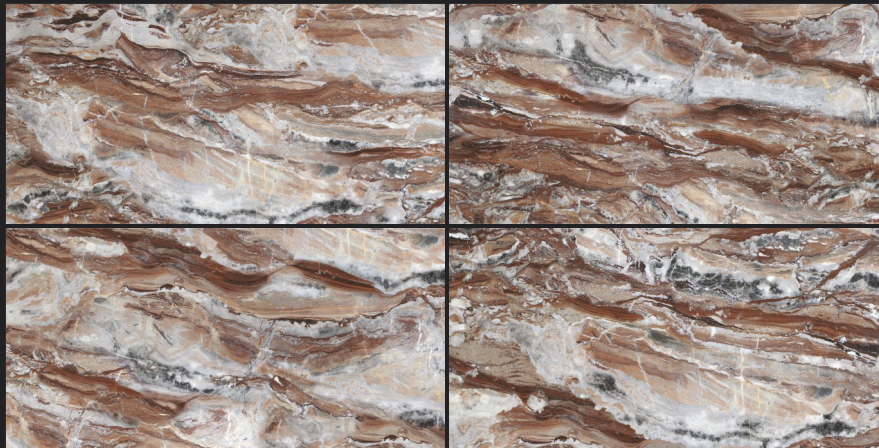

Finish
High Gloss

Size
80x160cm

MARID NATURAL

Gleam
COLLECTION

MARPOLO NATURAL

Random
04

Finish
High Gloss

Size
80x160cm