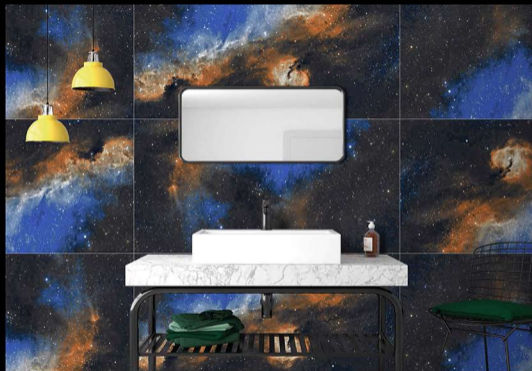

600 X 1200MM

FUSIONART BLUE

HIGH GLOSSY

600 X 1200MM

FUSIONART BROWN

HIGH GLOSSY

600 X 1200MM

GALAXY BROWN