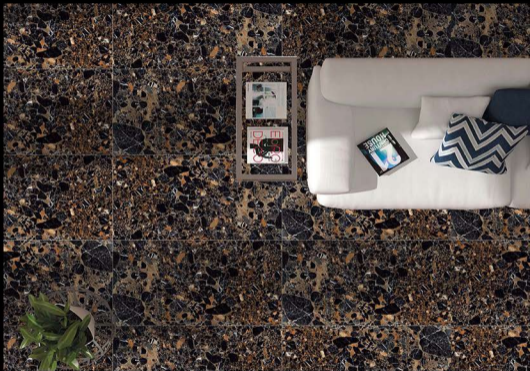

HIGH GLOSSY

600 X 1200MM