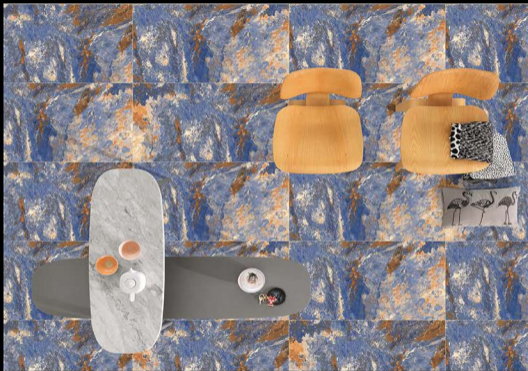

DELUSION WHITE

HIGH GLOSSY

600 X 1200MM

DIAMOND MIRROR

HIGH GLOSSY

600 X 1200MM

DINOVA BLUE

HIGH GLOSSY