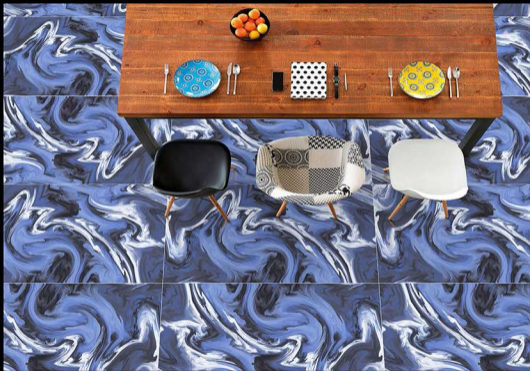

HIGH GLOSSY

600 X 1200MM