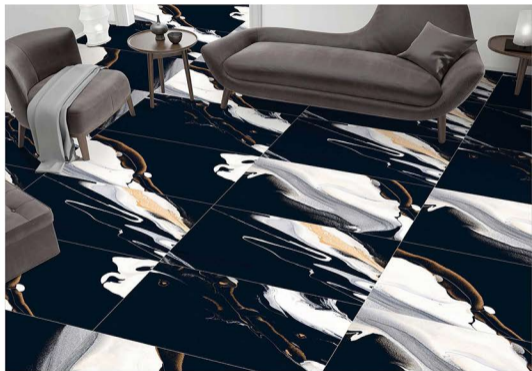

HIGH GLOSSY

600 X 1200MM