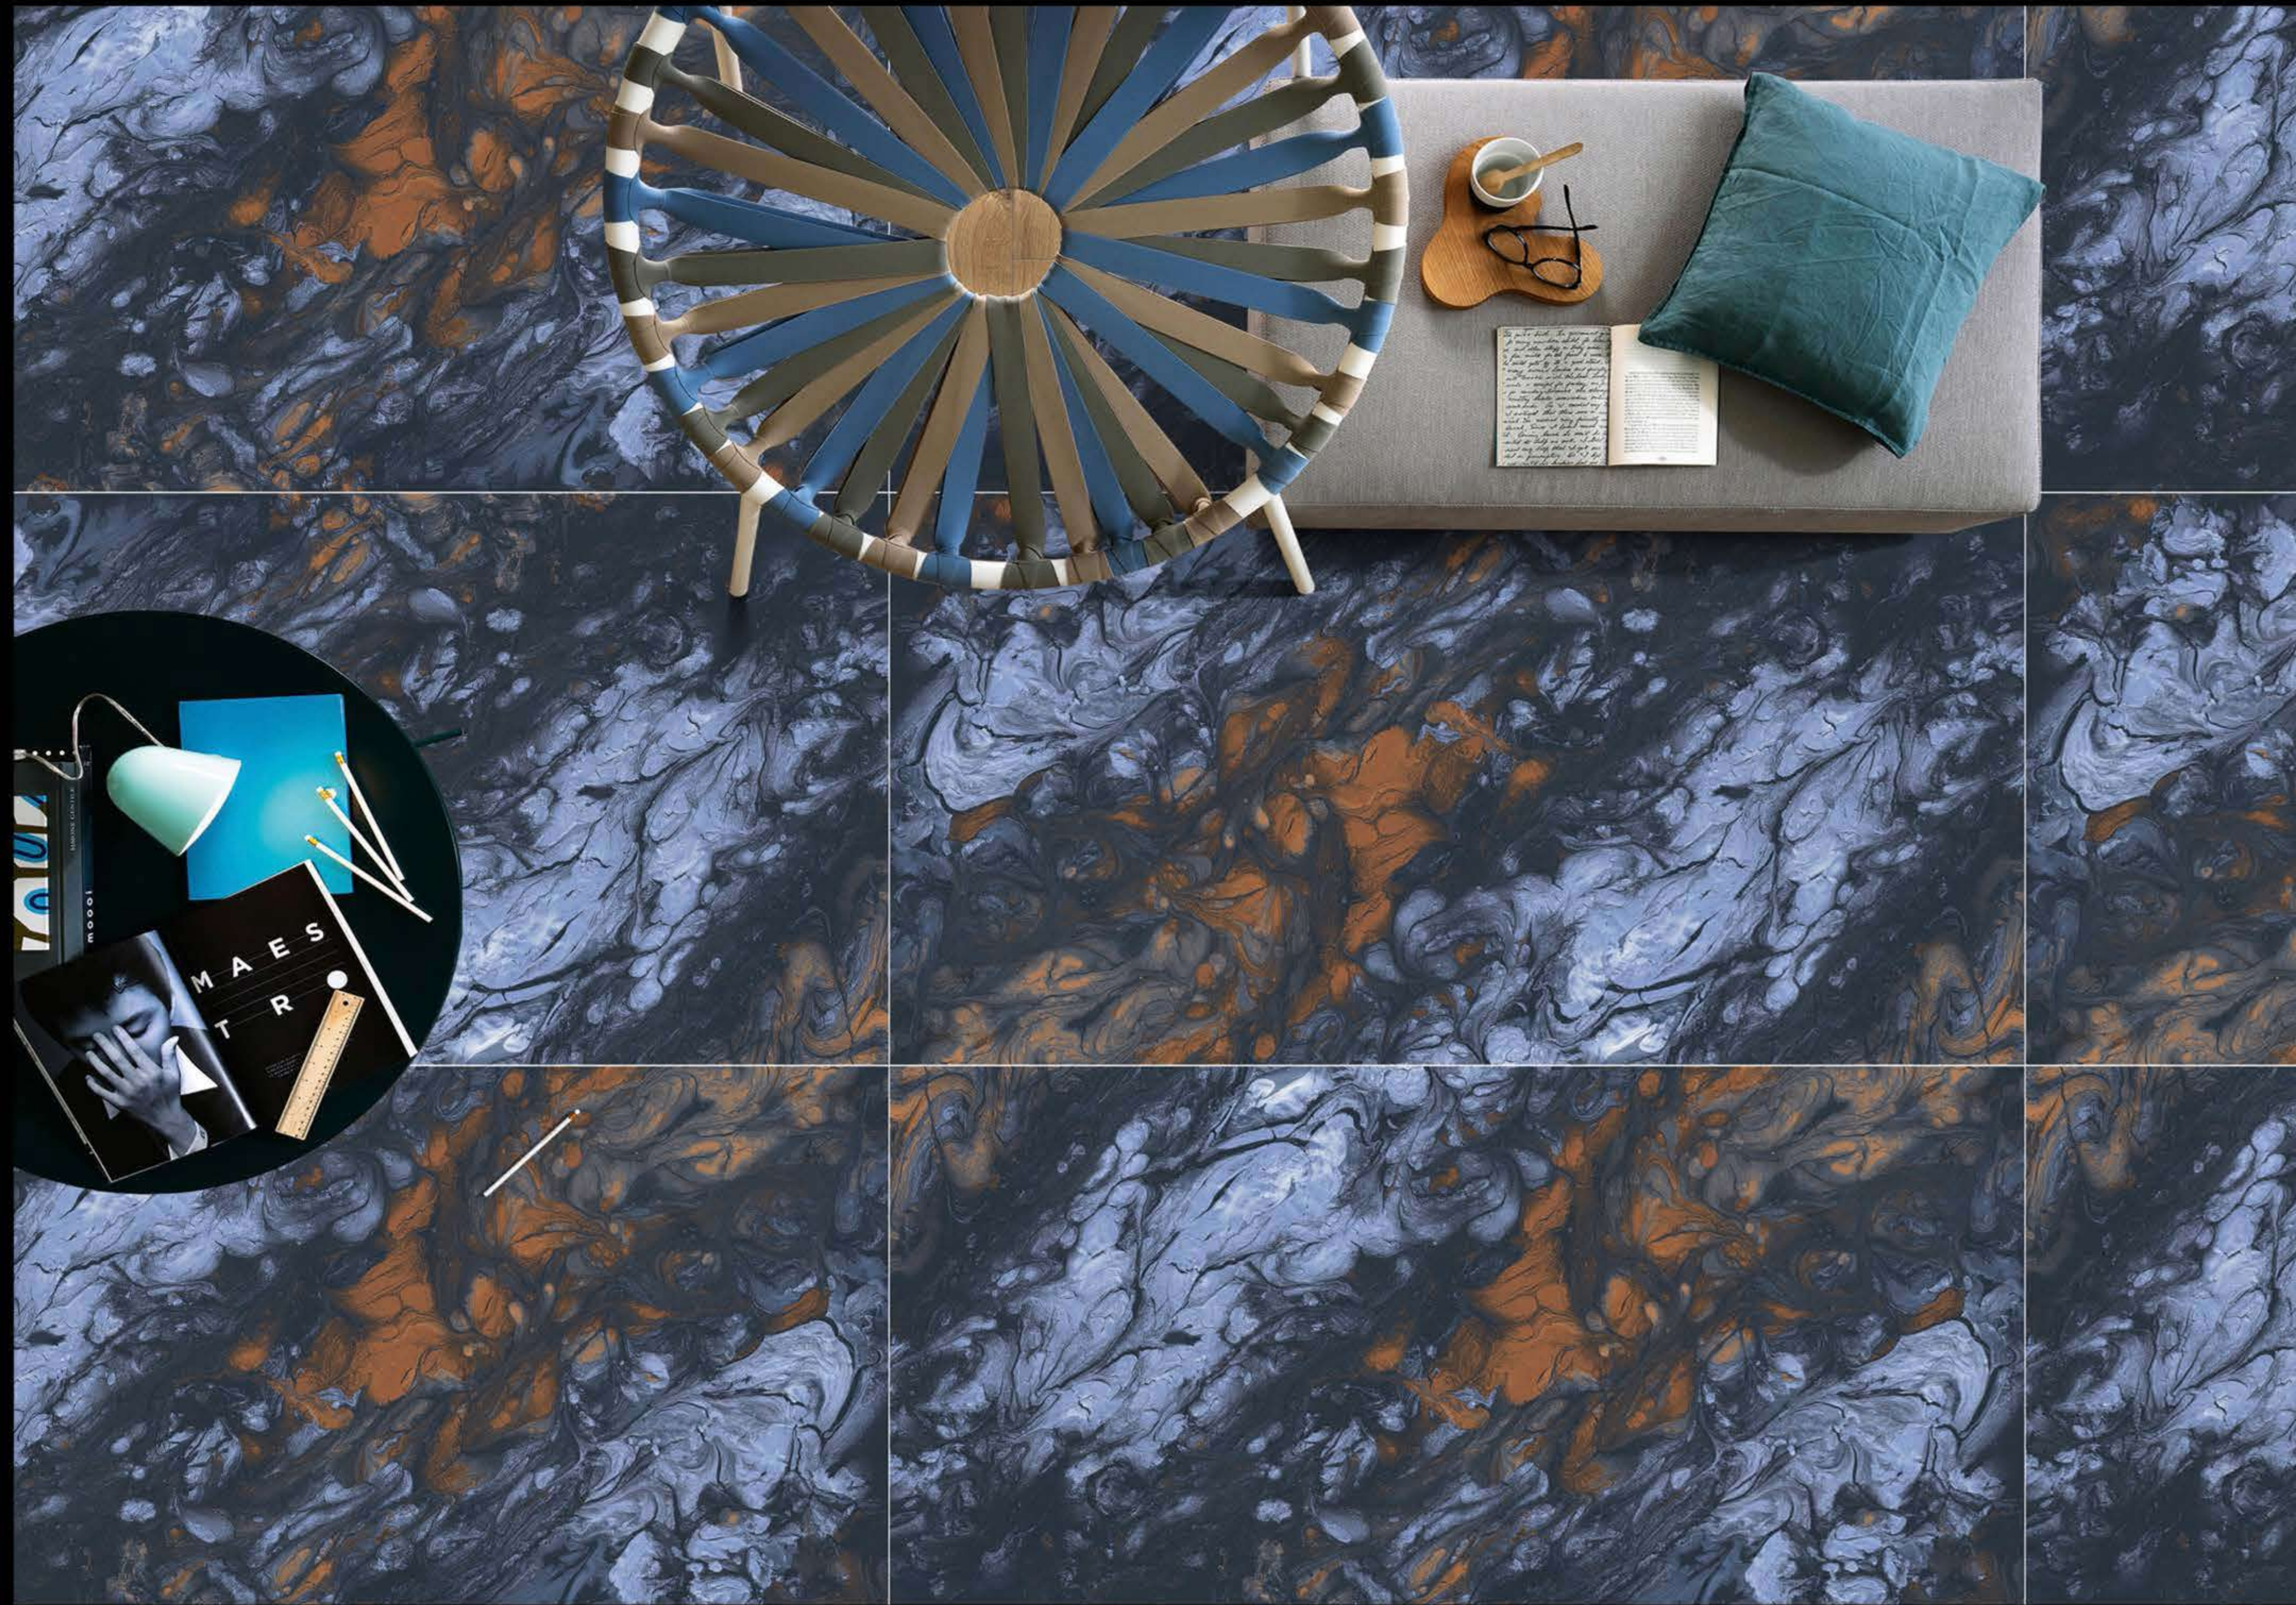

HIGH GLOSSY

600 X 1200MM

HIGH GLOSSY

600 X 1200MM