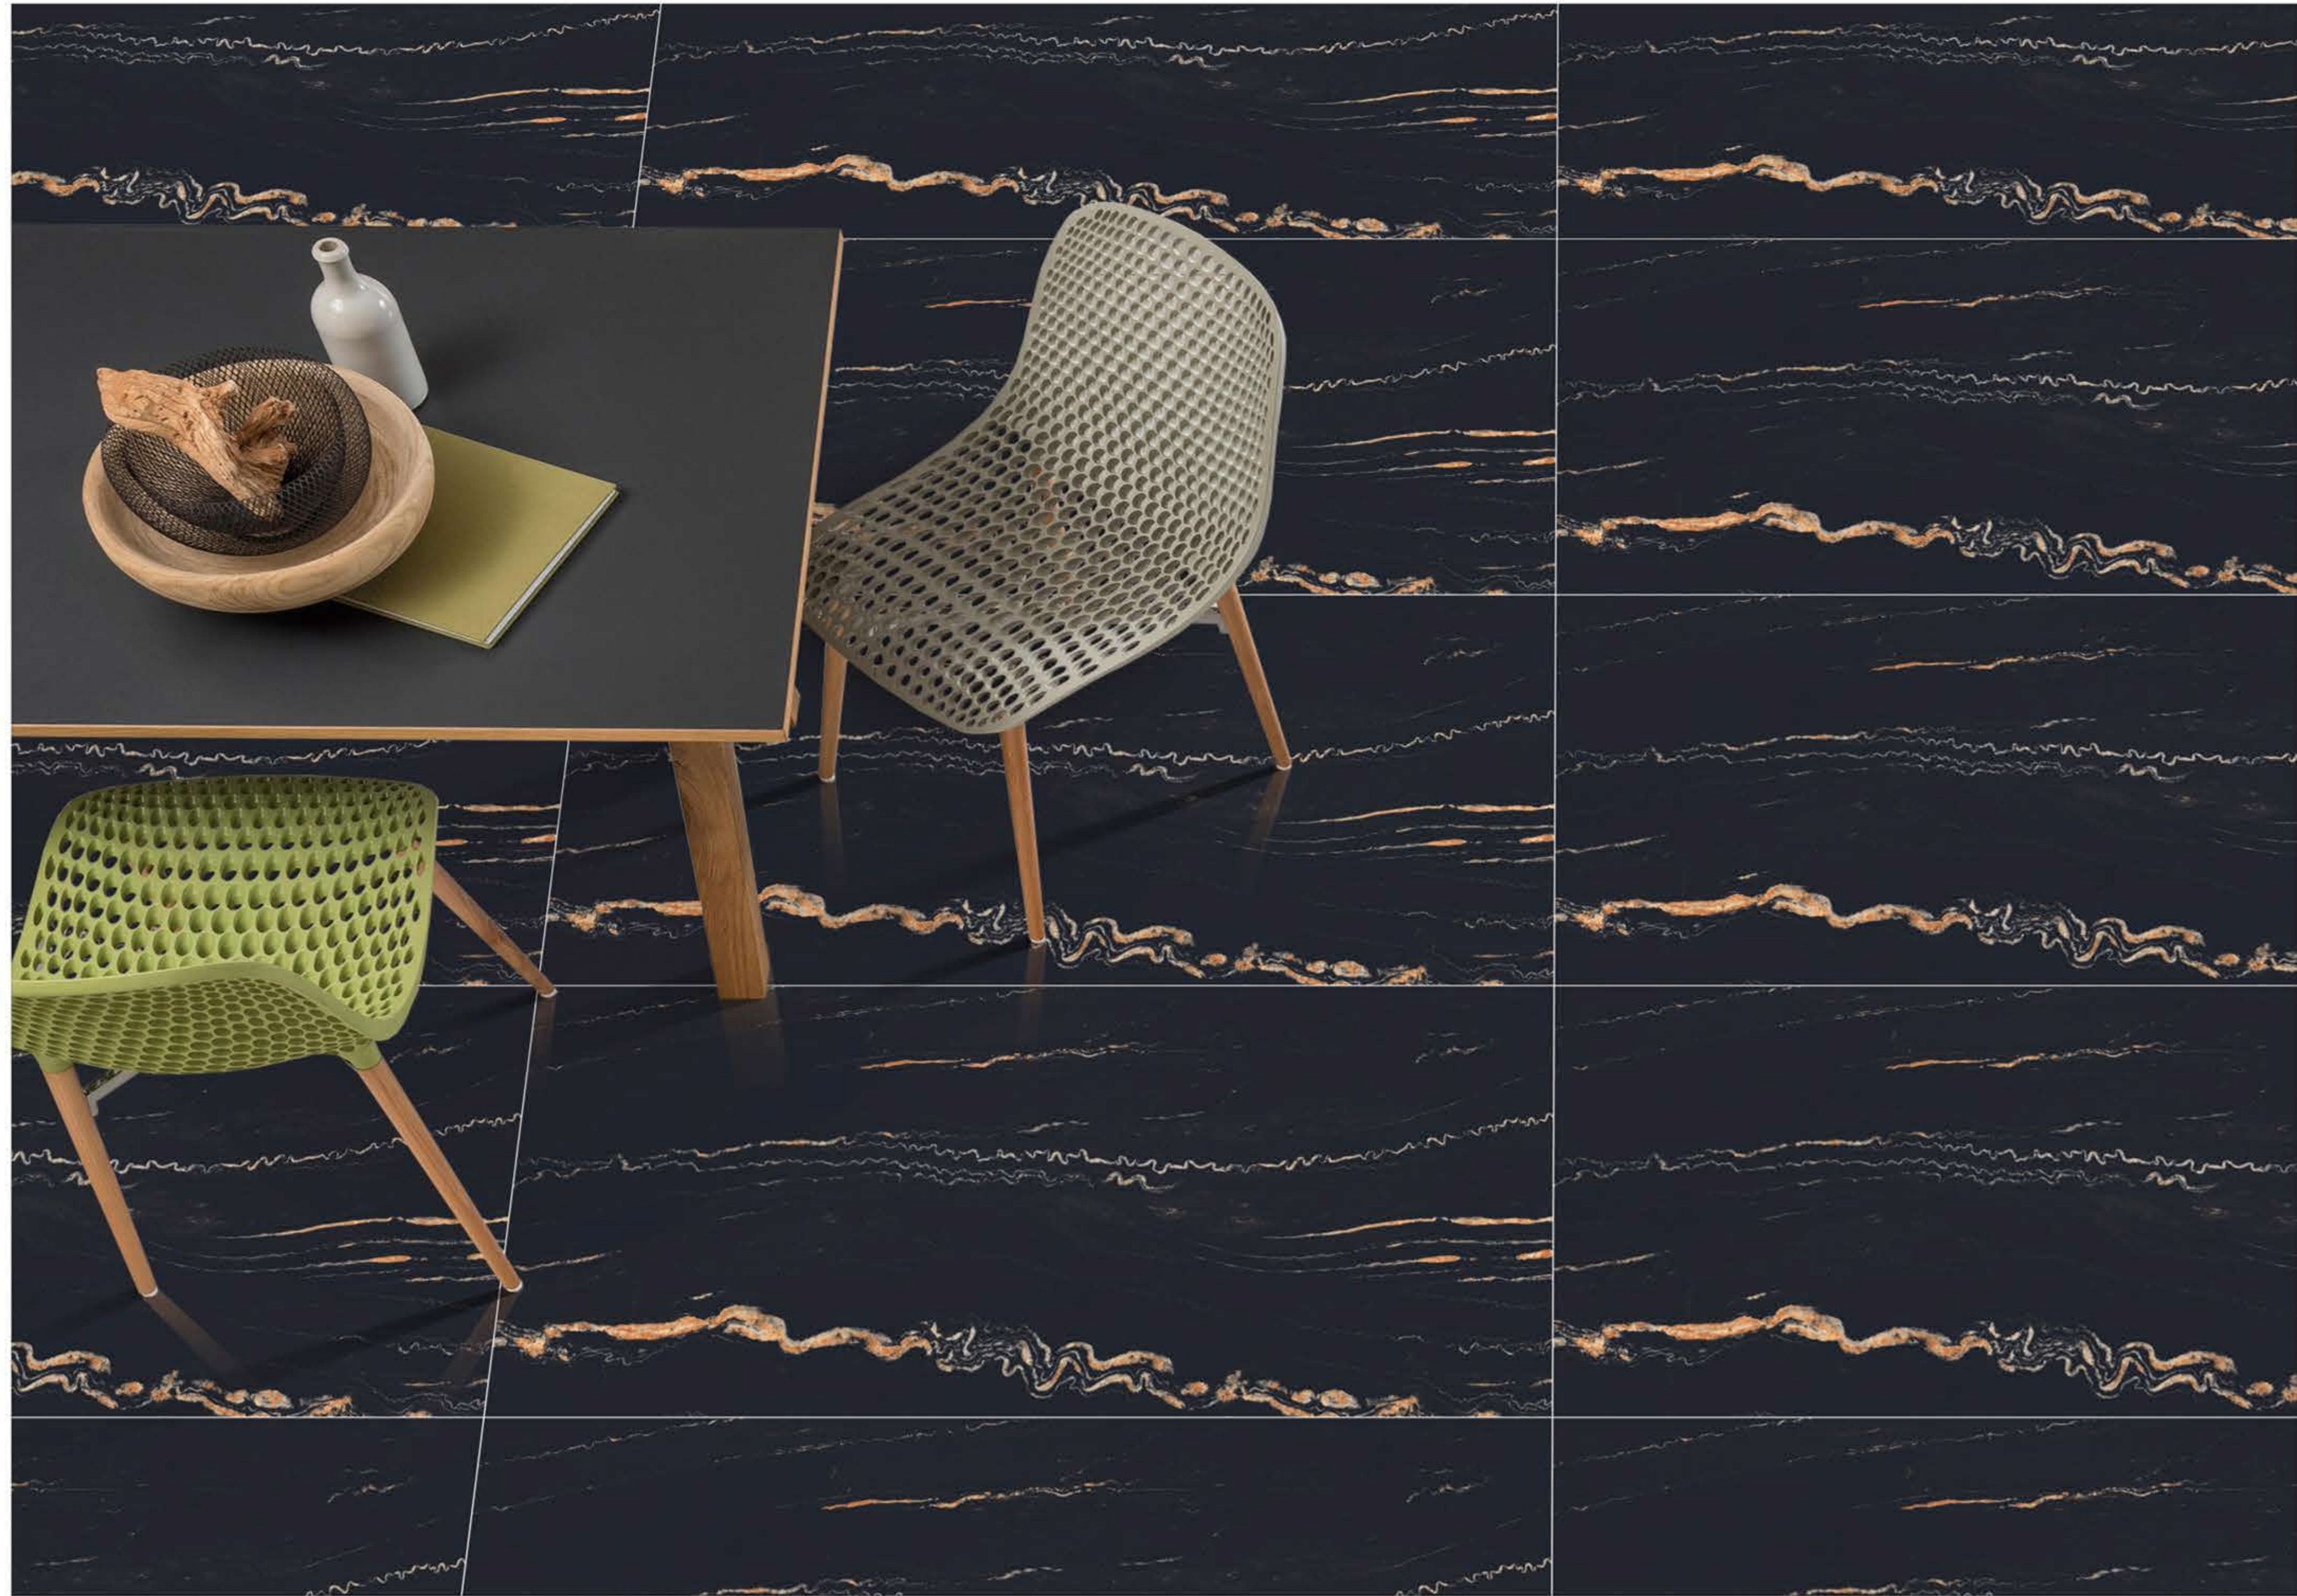

HIGH GLOSSY

600 X 1200MM

HIGH GLOSSY

600 X 1200MM