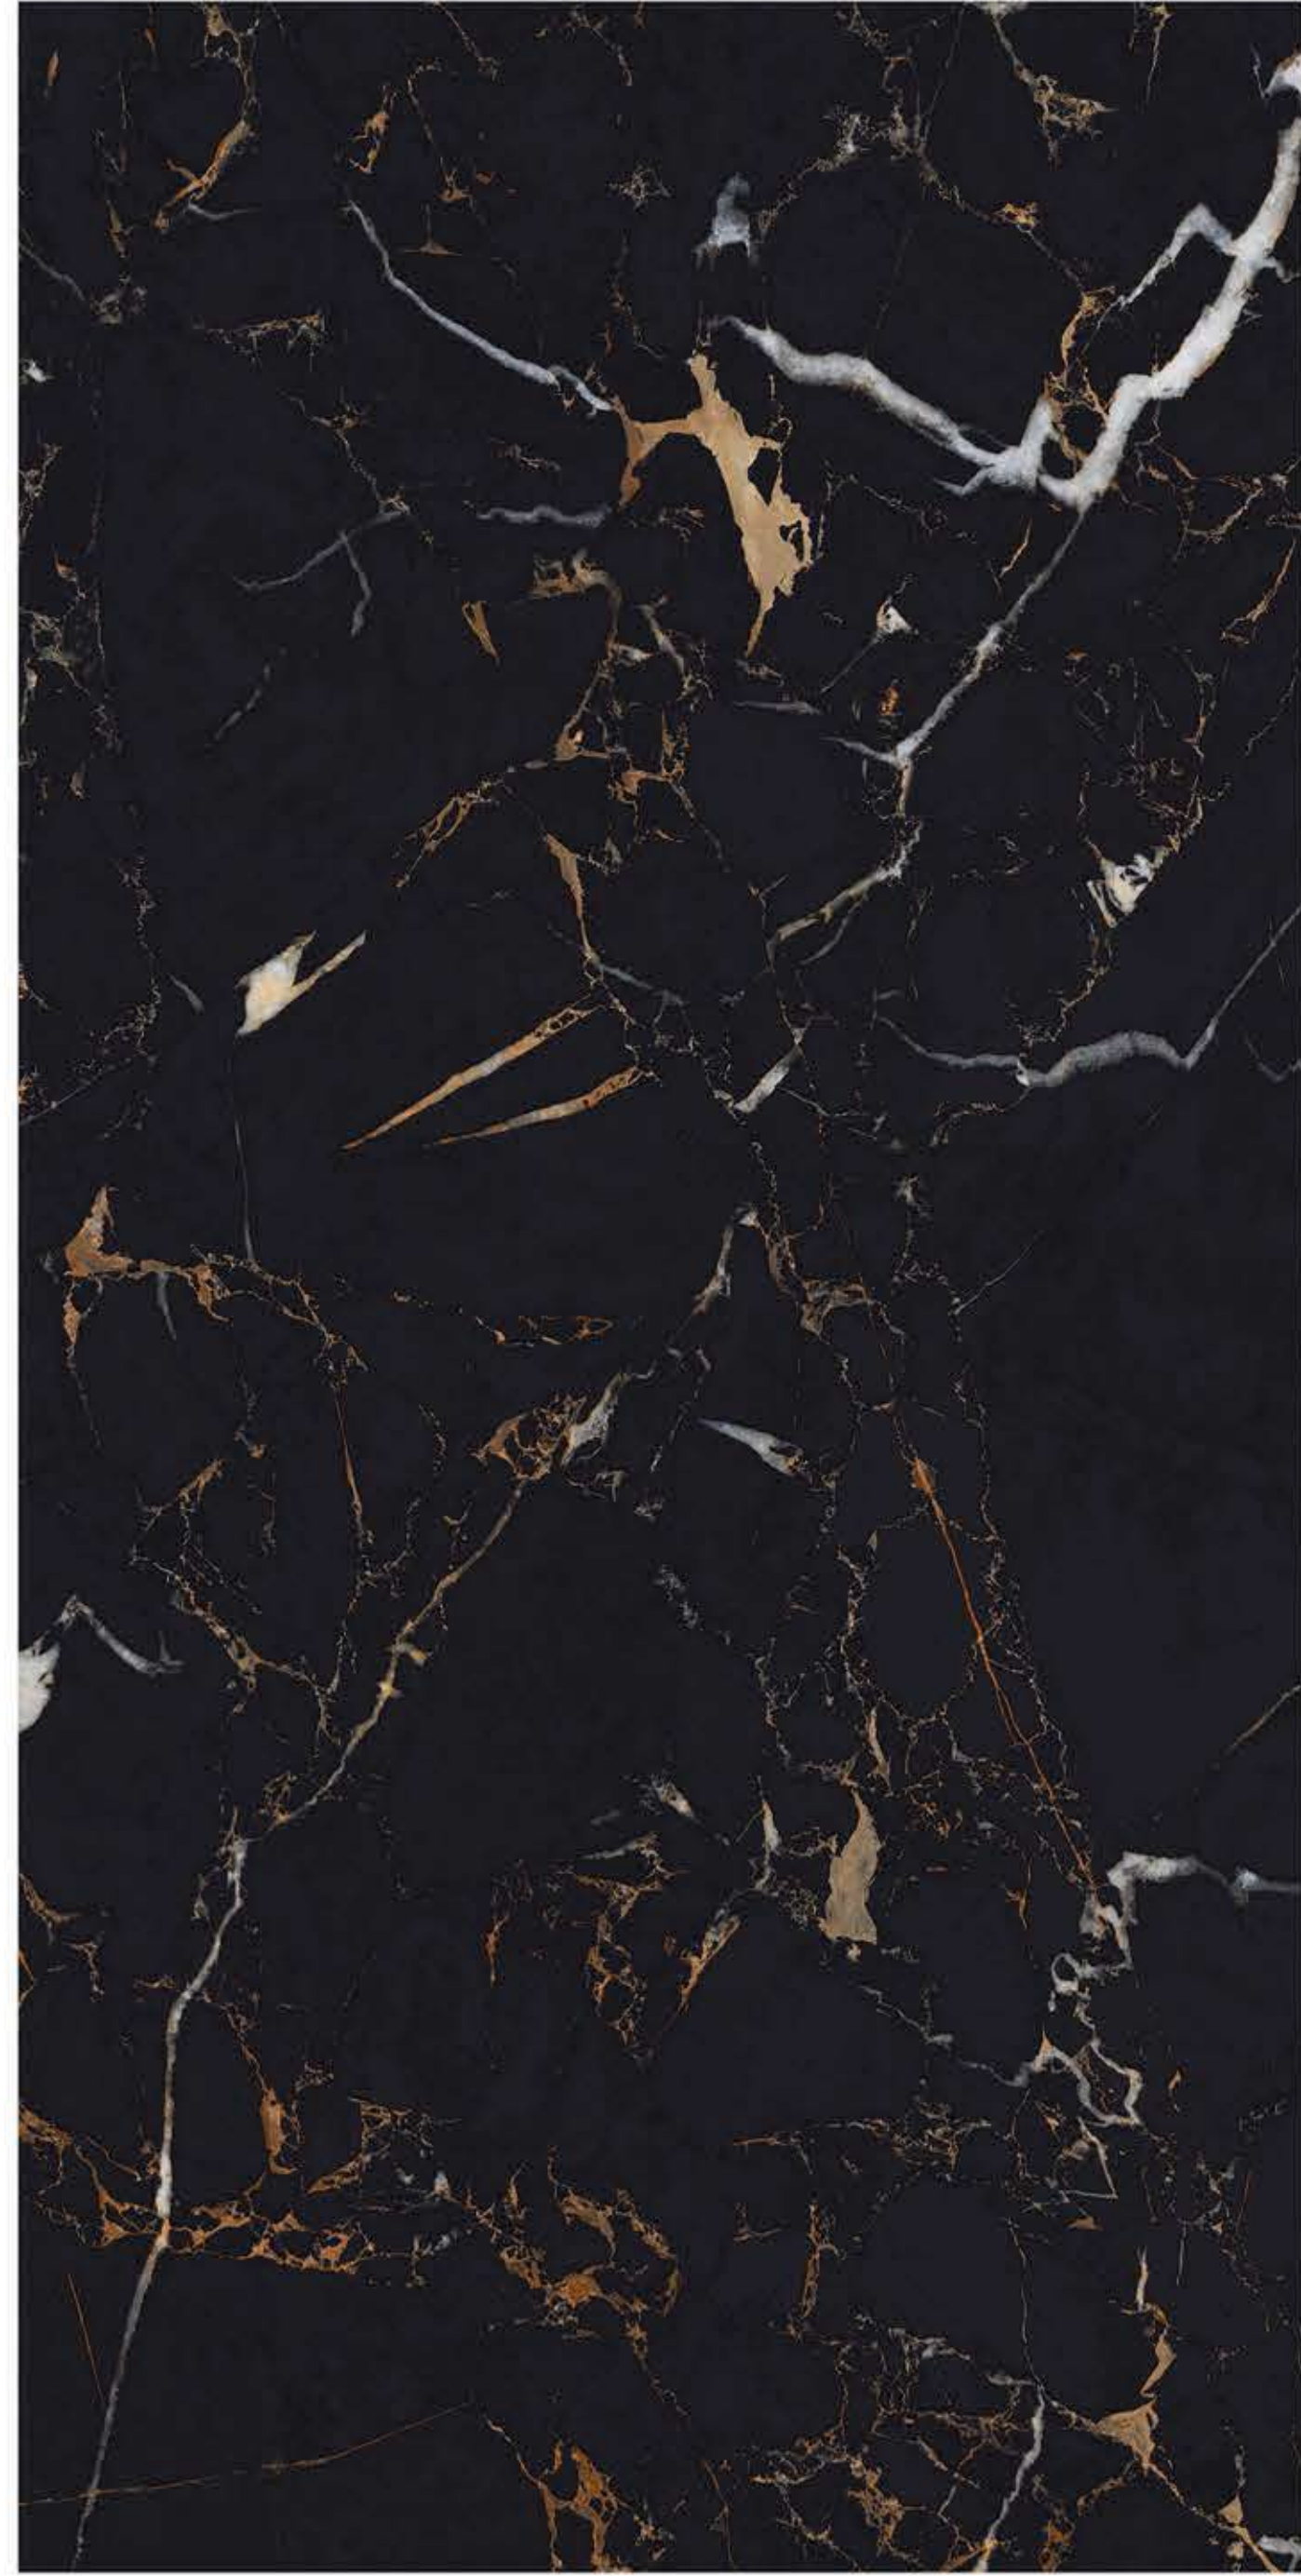

GOLDSTONE BLACK

HIGH GLOSSY

600 X 1200MM

MBT HARPER BLACK

HIGH GLOSSY

600 X 1200MM

HELIUM GOLD

HIGH GLOSSY