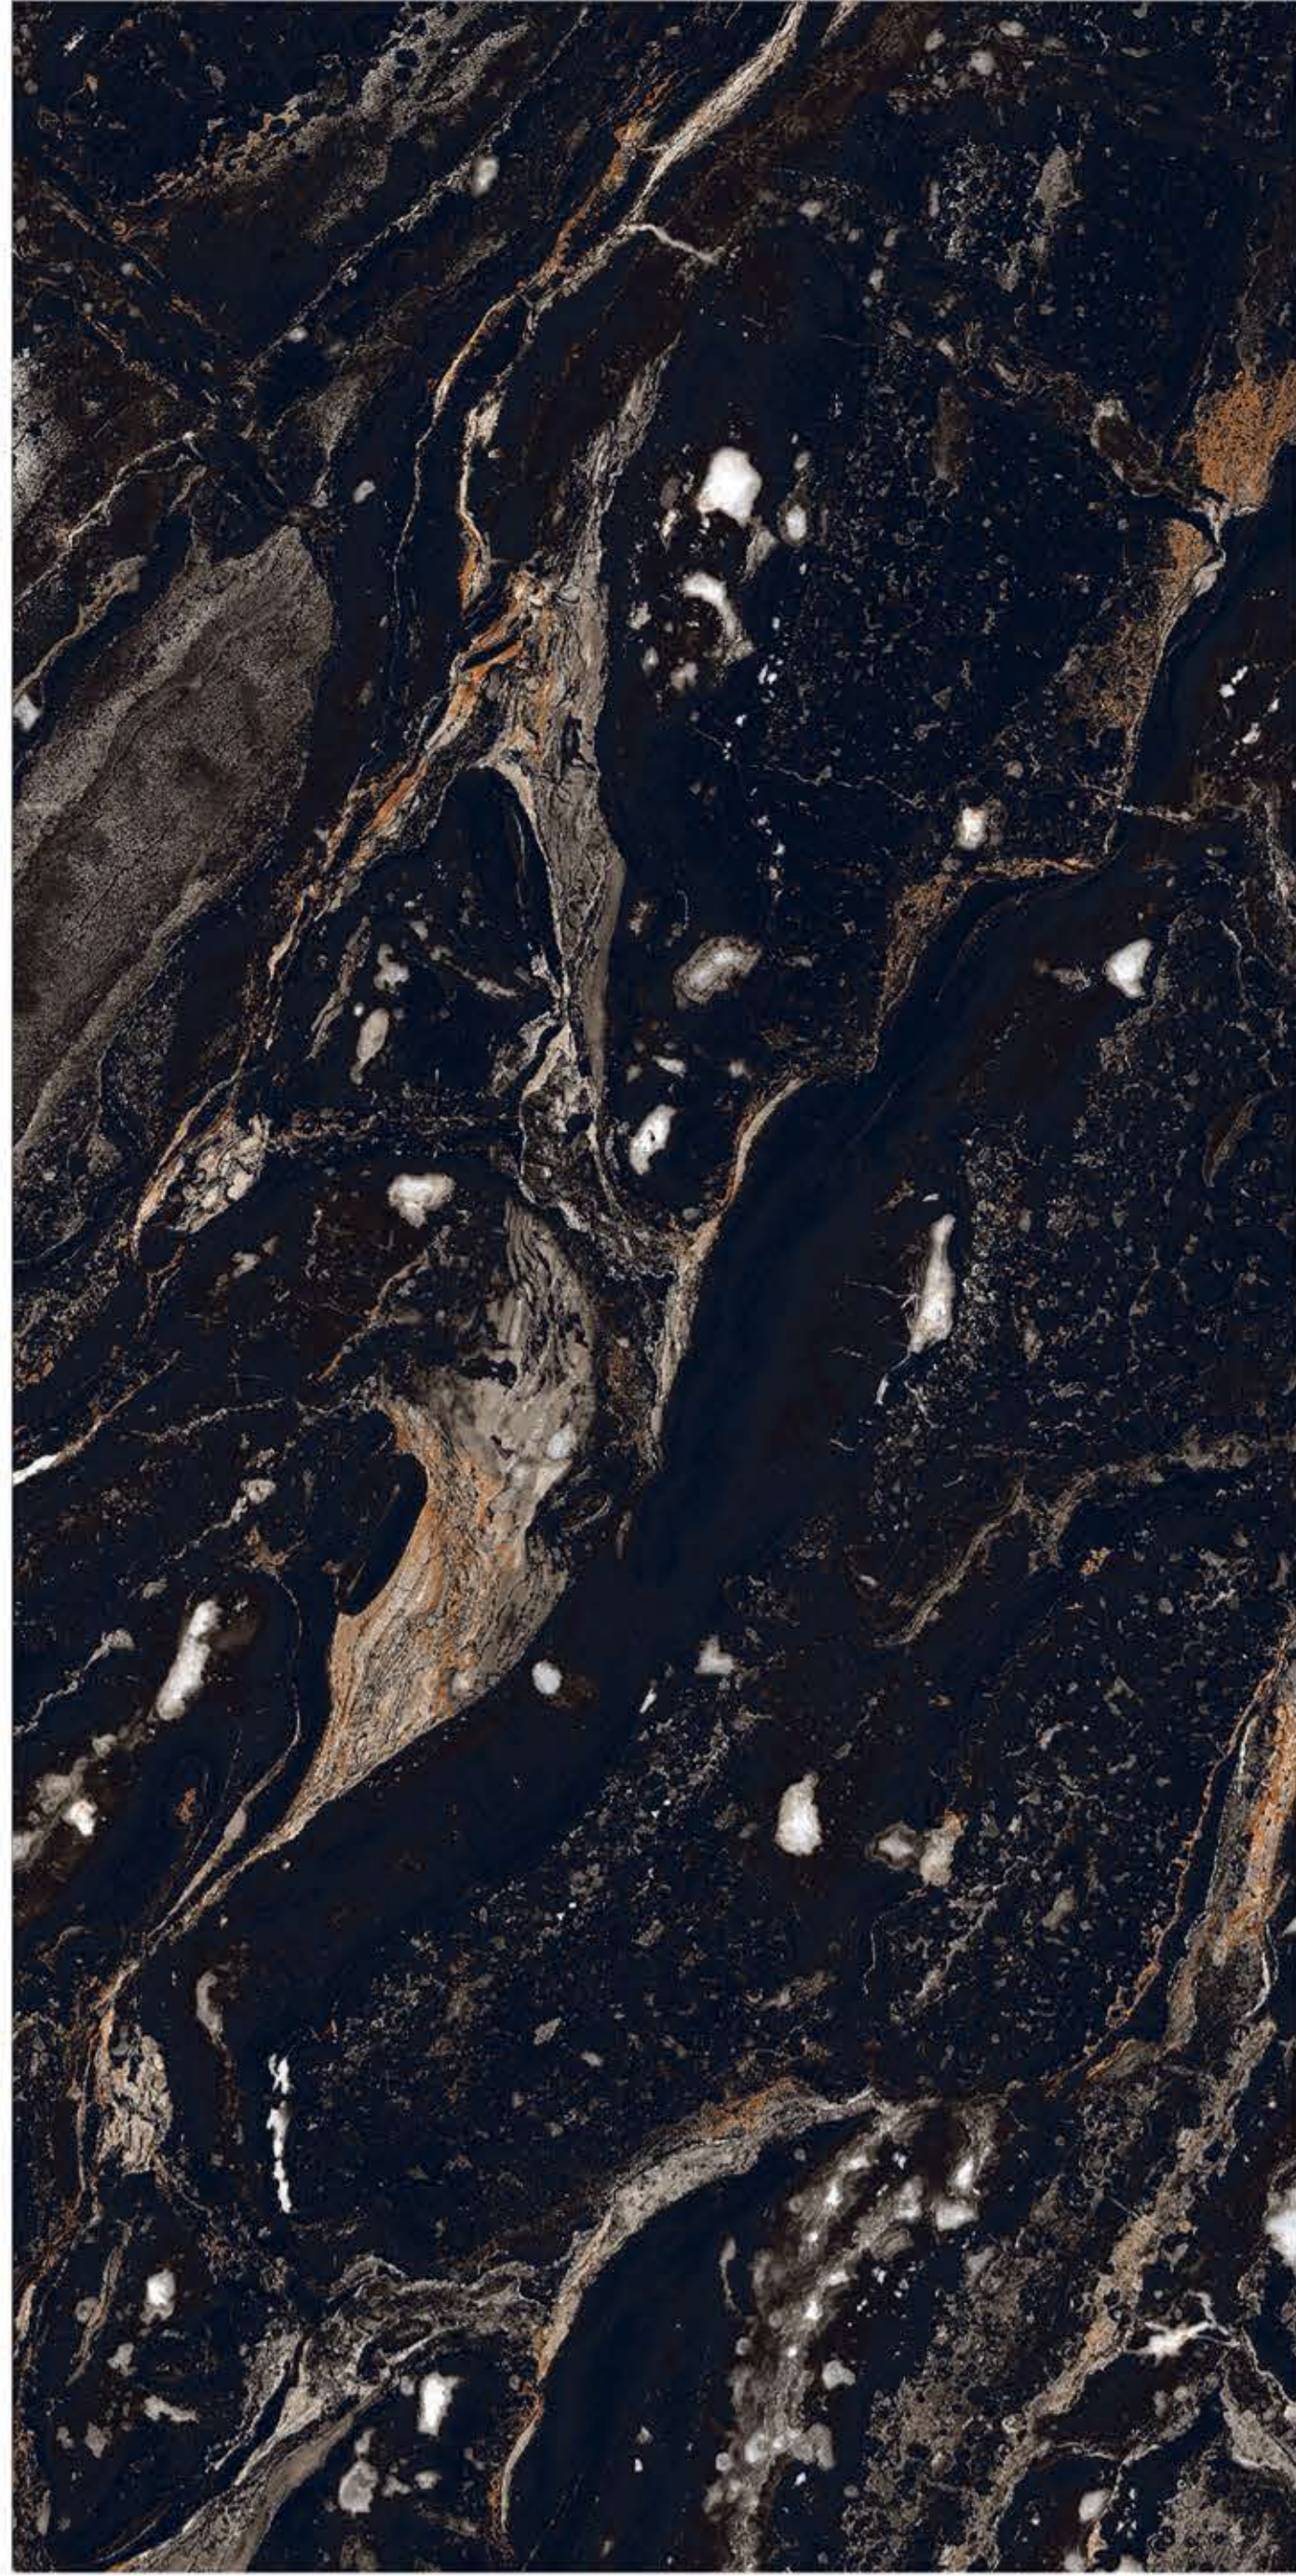

ZENET BLACK

AP_ZERONIC CHARCOAL