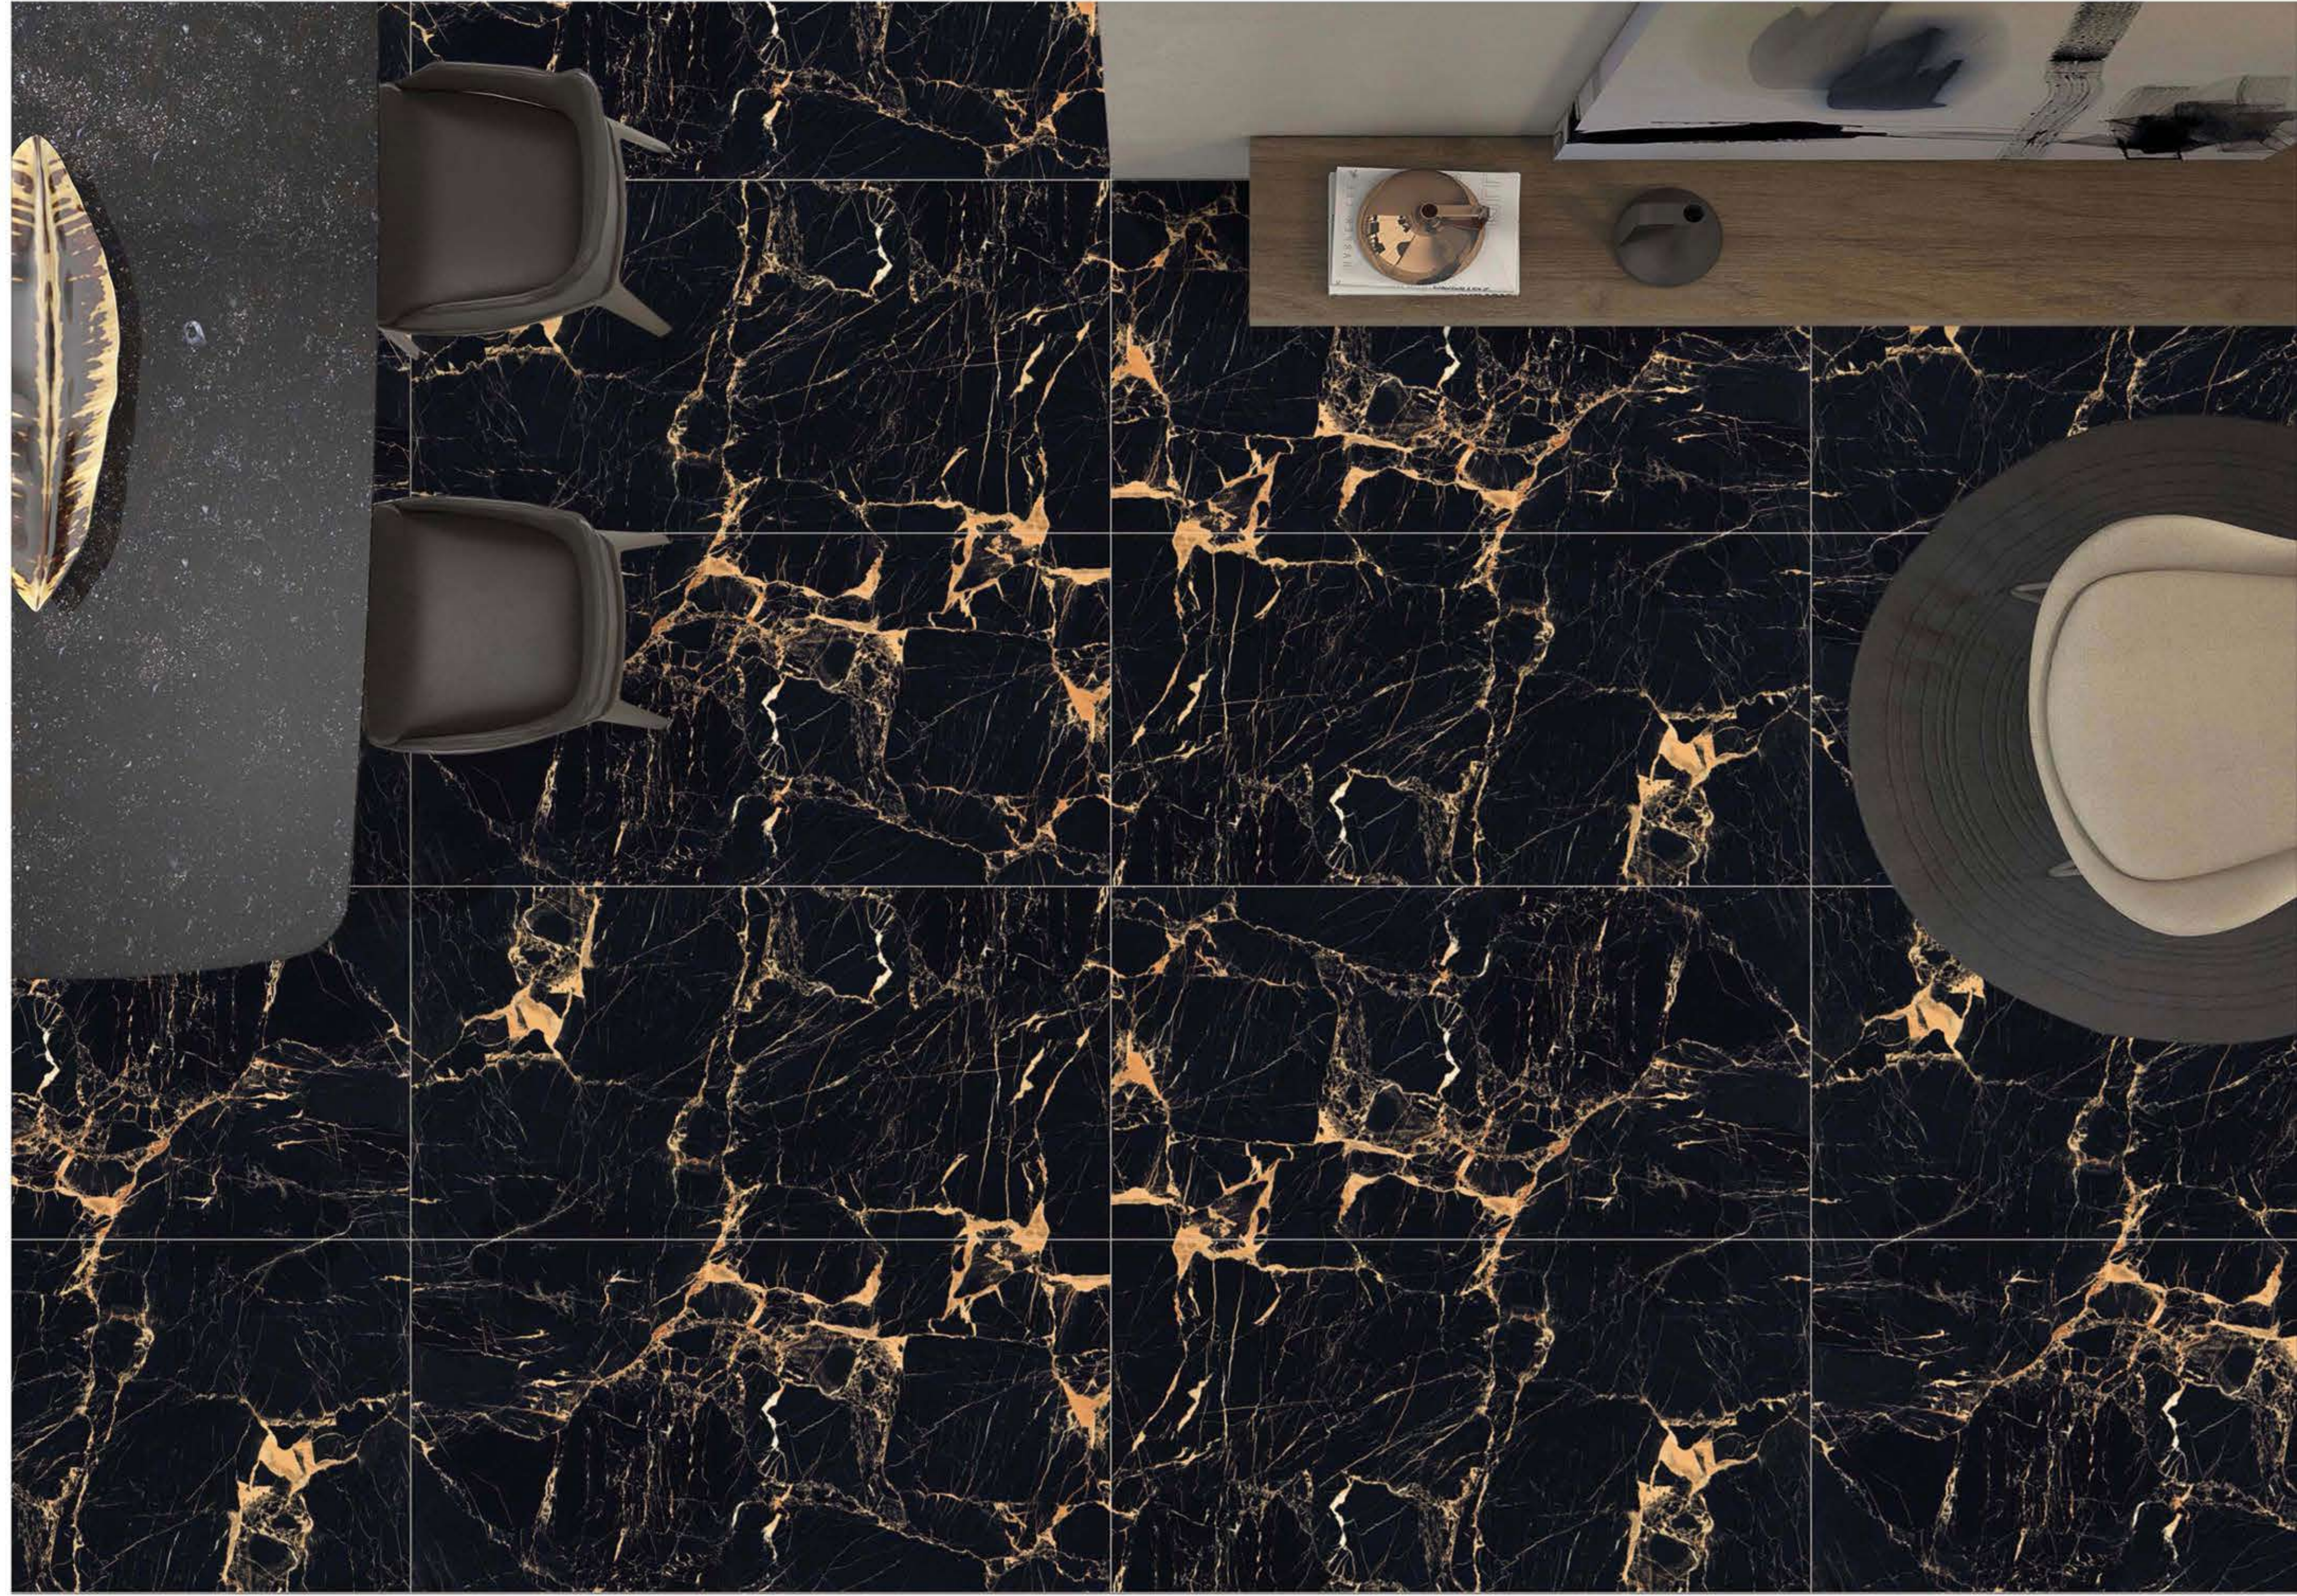

HIGH GLOSSY

600 X 1200MM

HIGH GLOSSY

600 X 1200MM