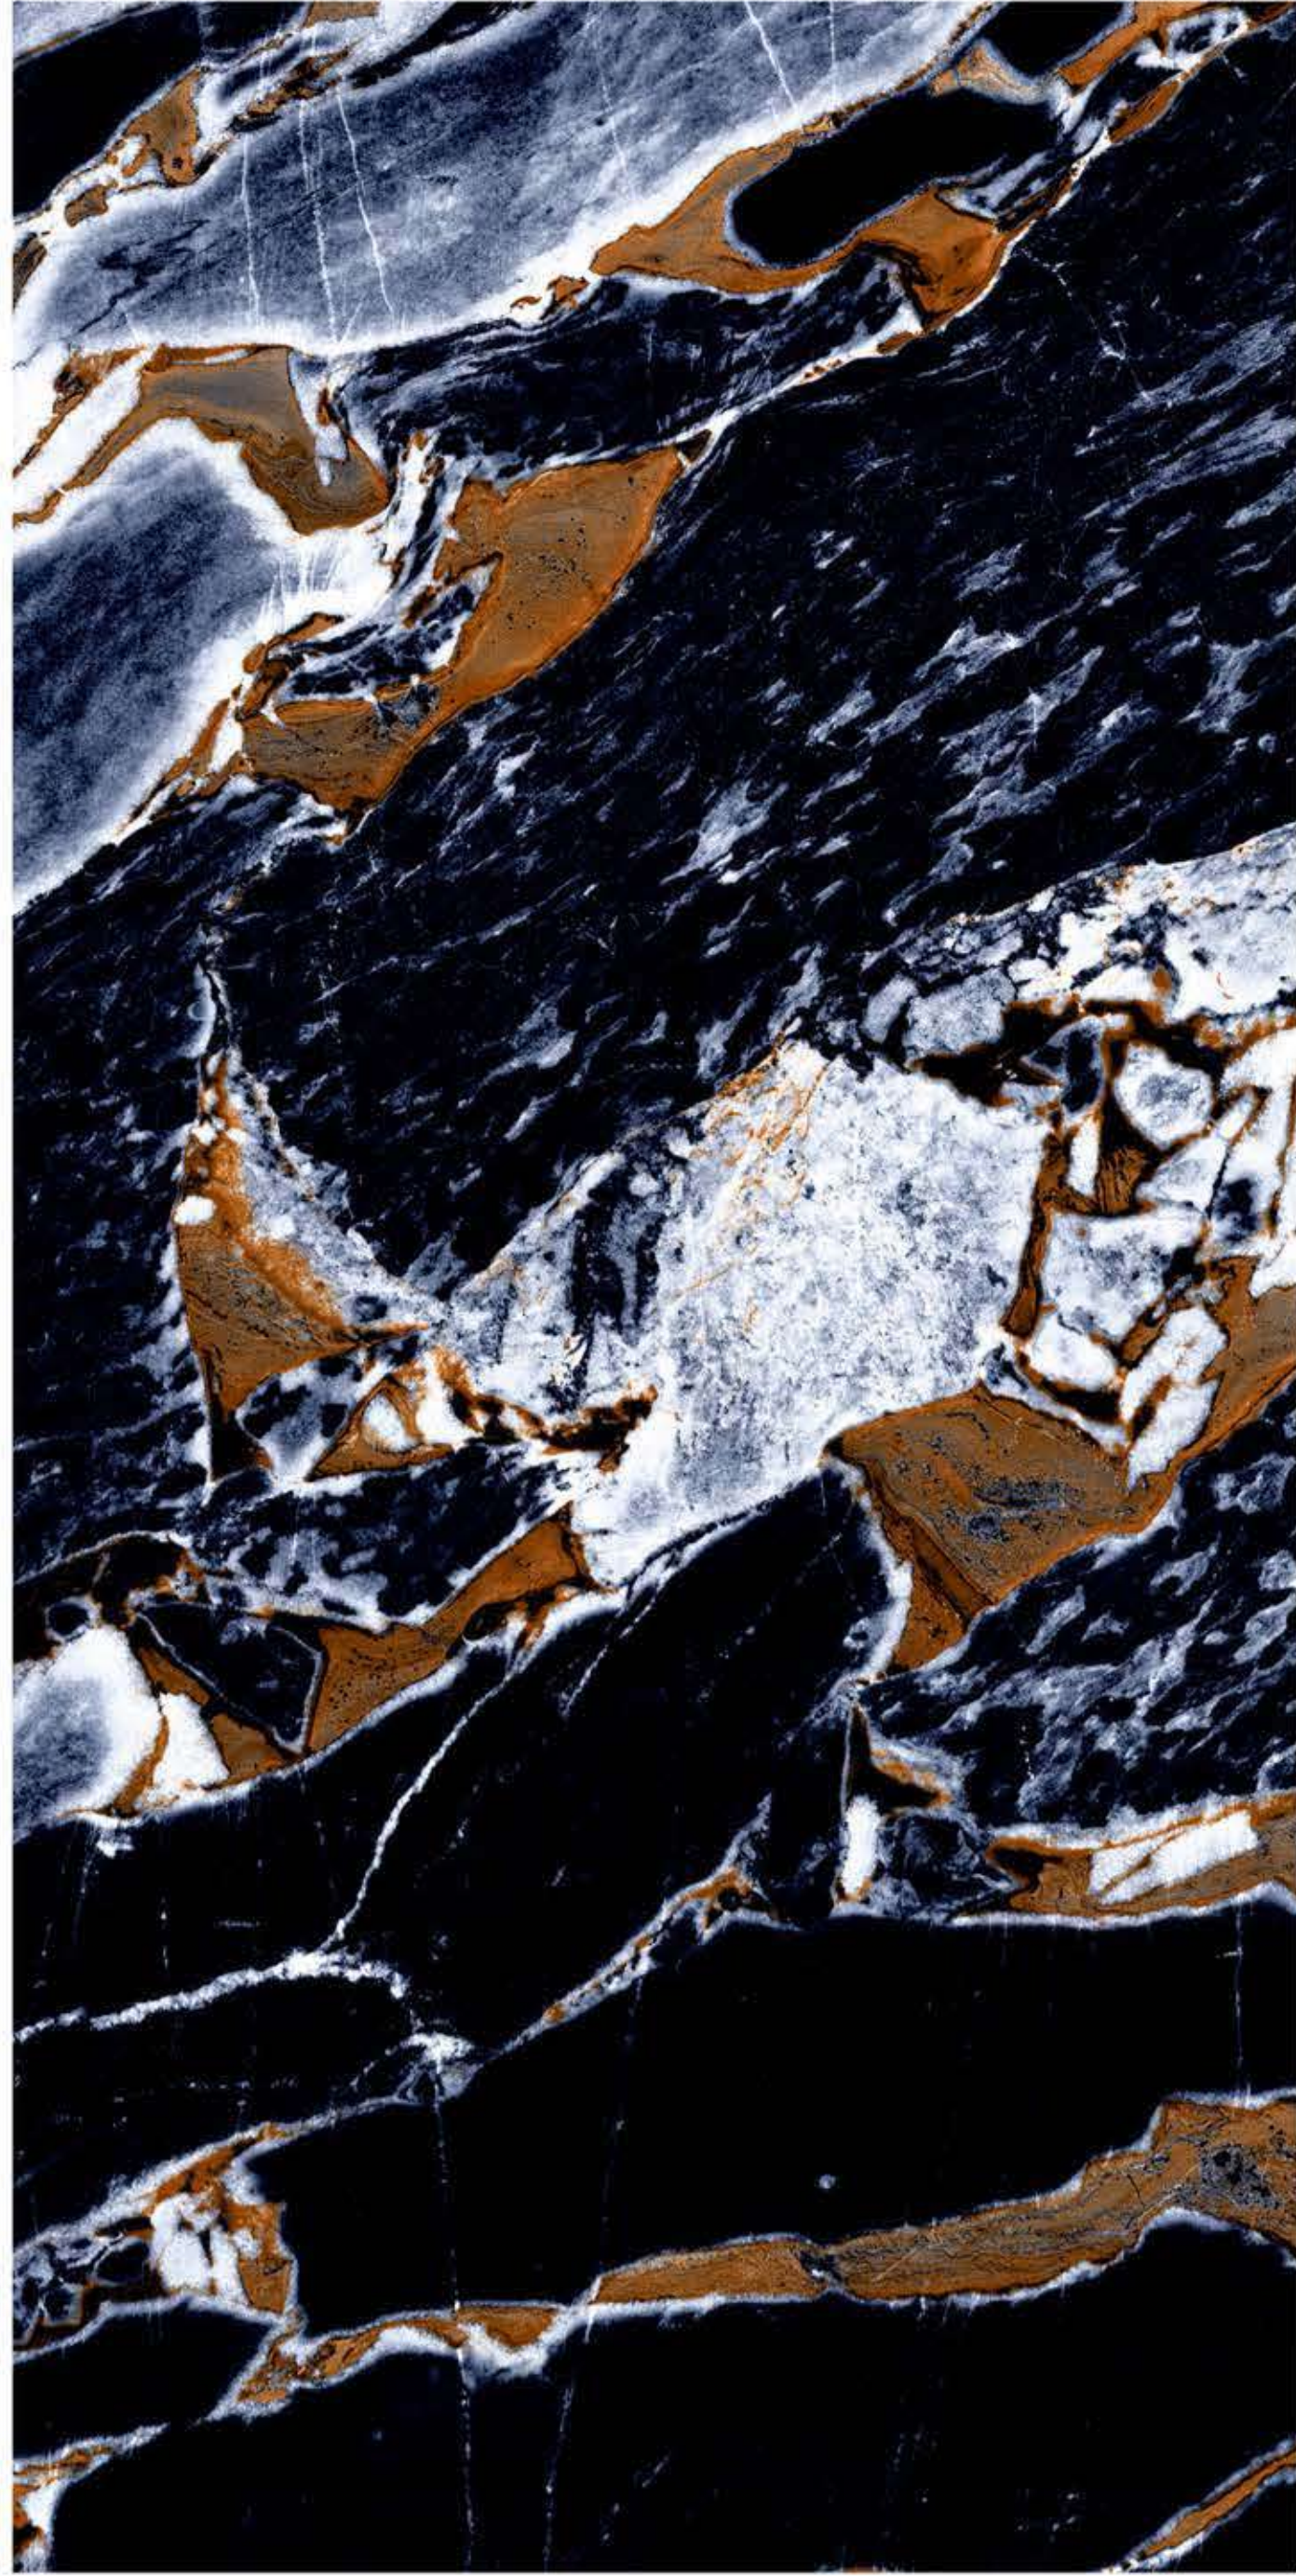

600 X 1200MM

CT\_COSMIC AZUL

HIGH GLOSSY

600 X 1200MM

COSMIC BLUE

HIGH GLOSSY

600 X 1200MM

AP\_COSMOS BLACK