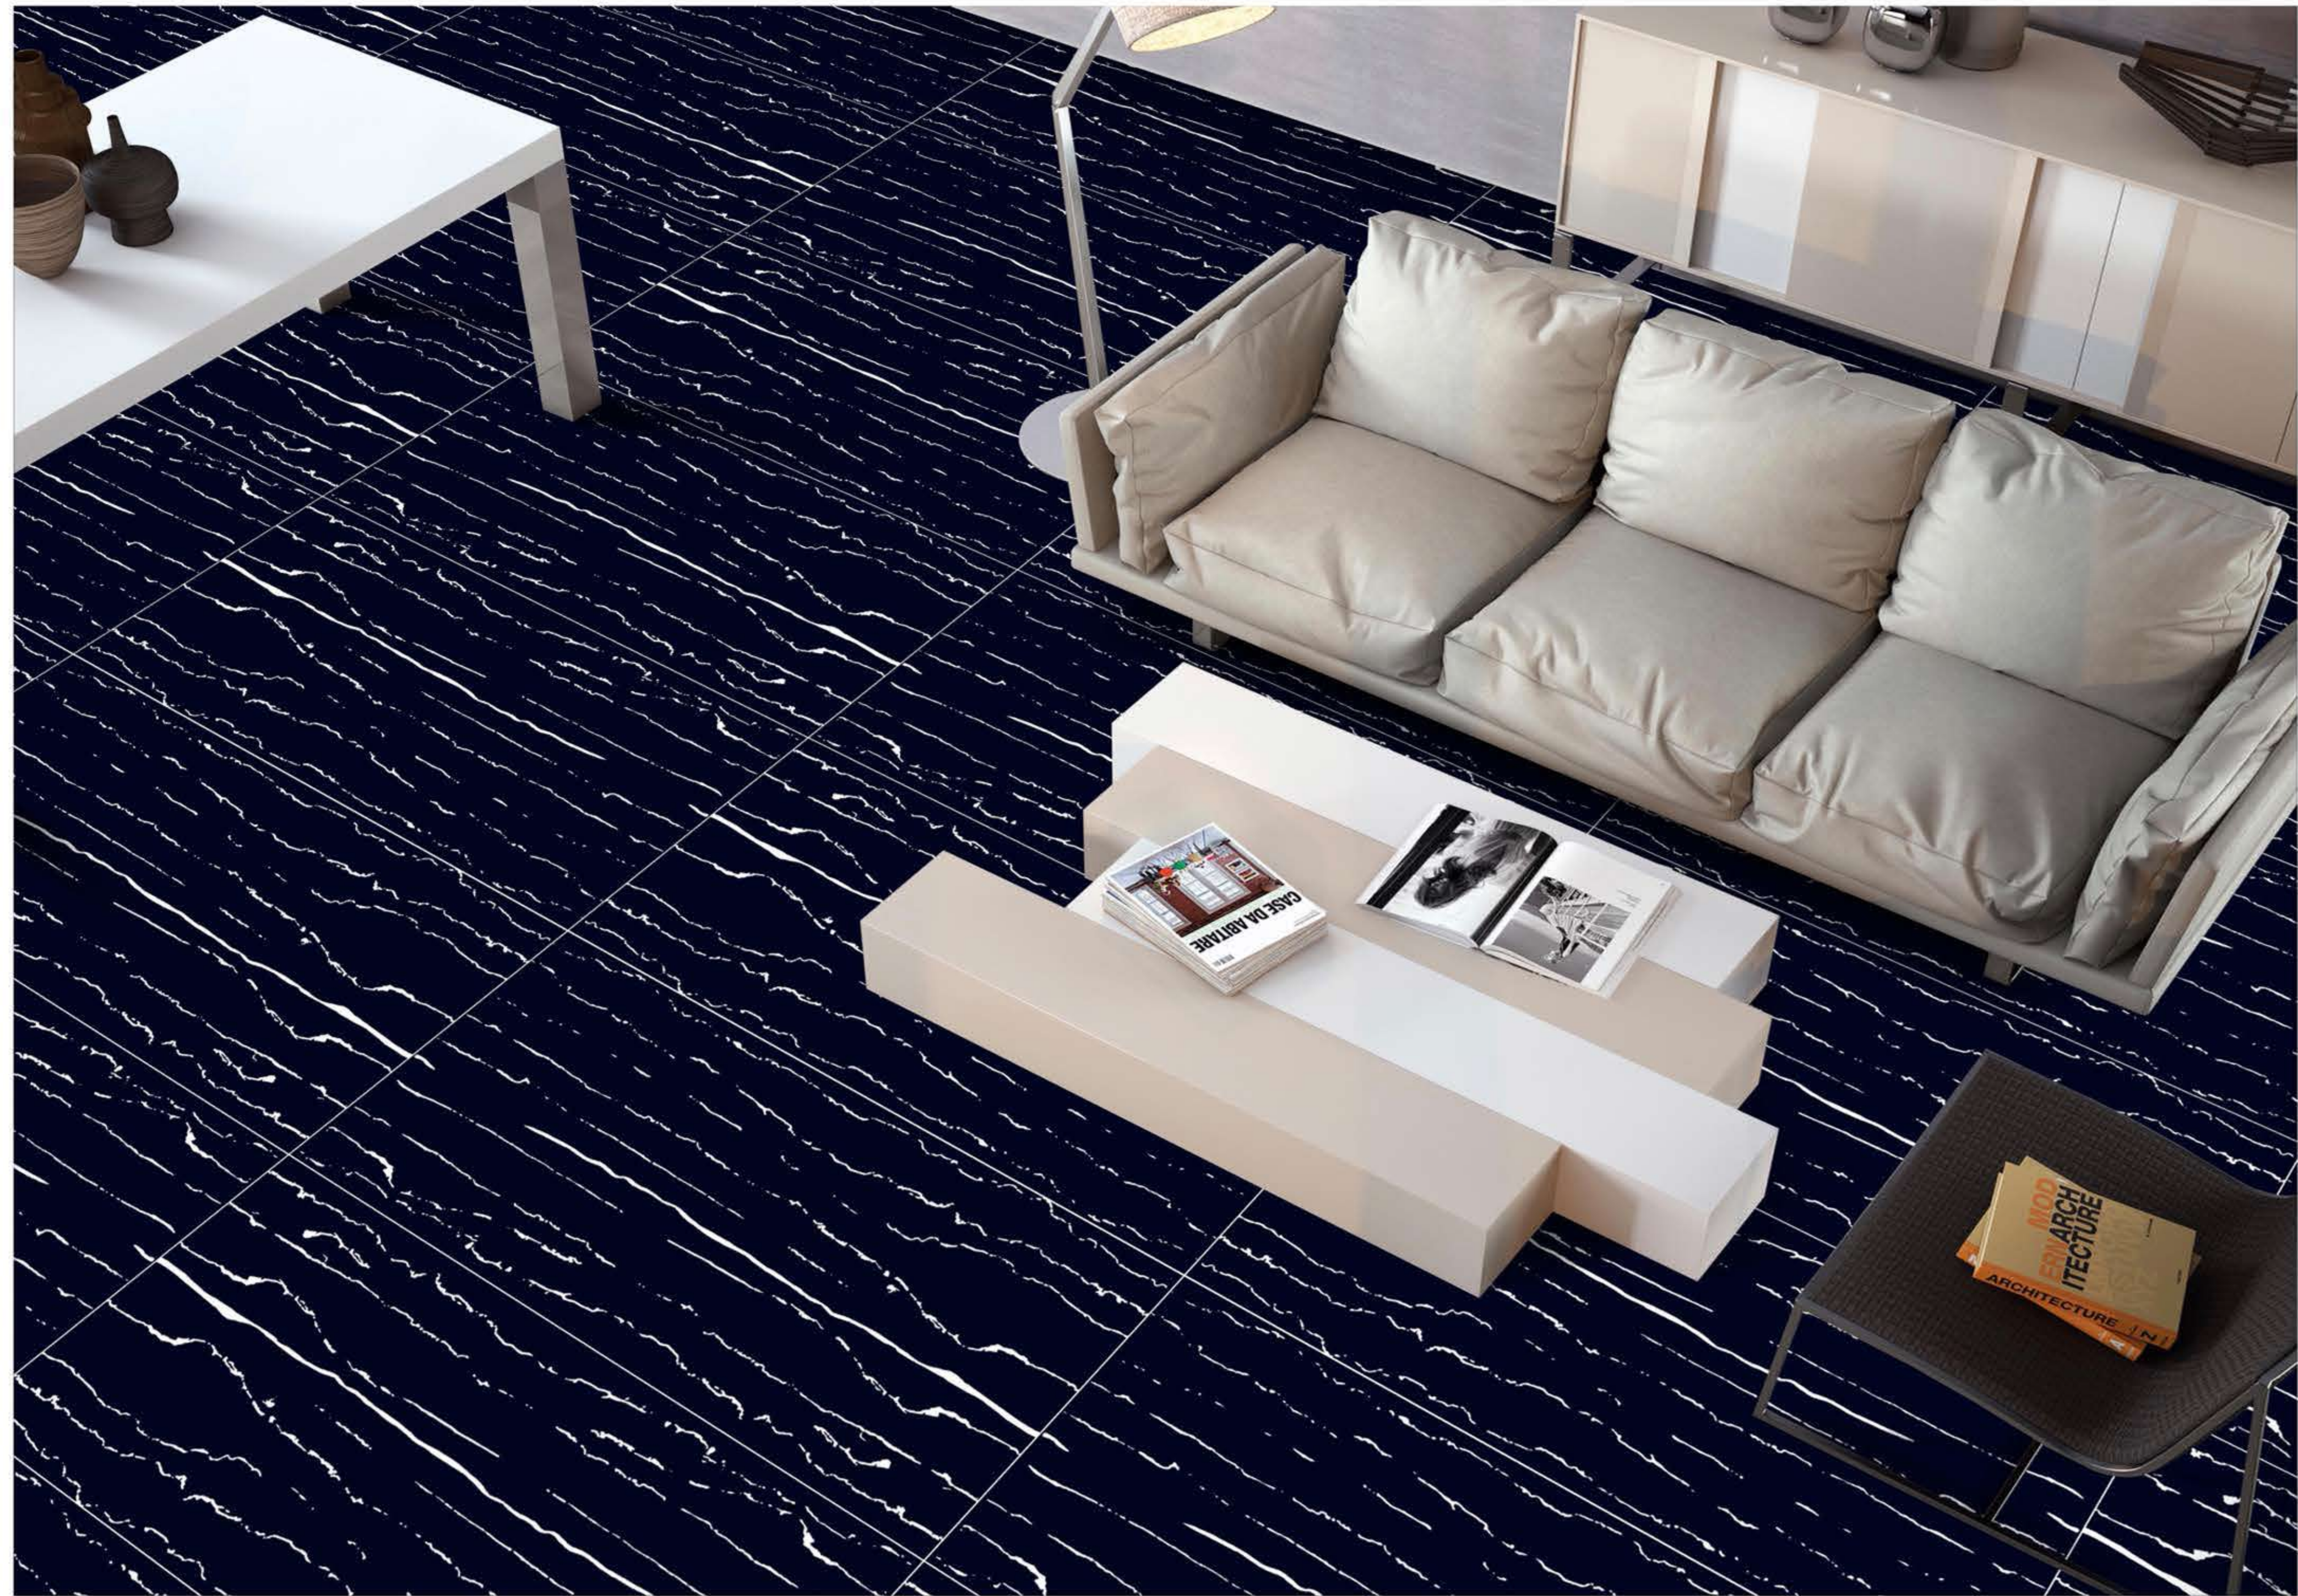

HIGH GLOSSY

600 X 1200MM

HIGH GLOSSY

600 X 1200MM