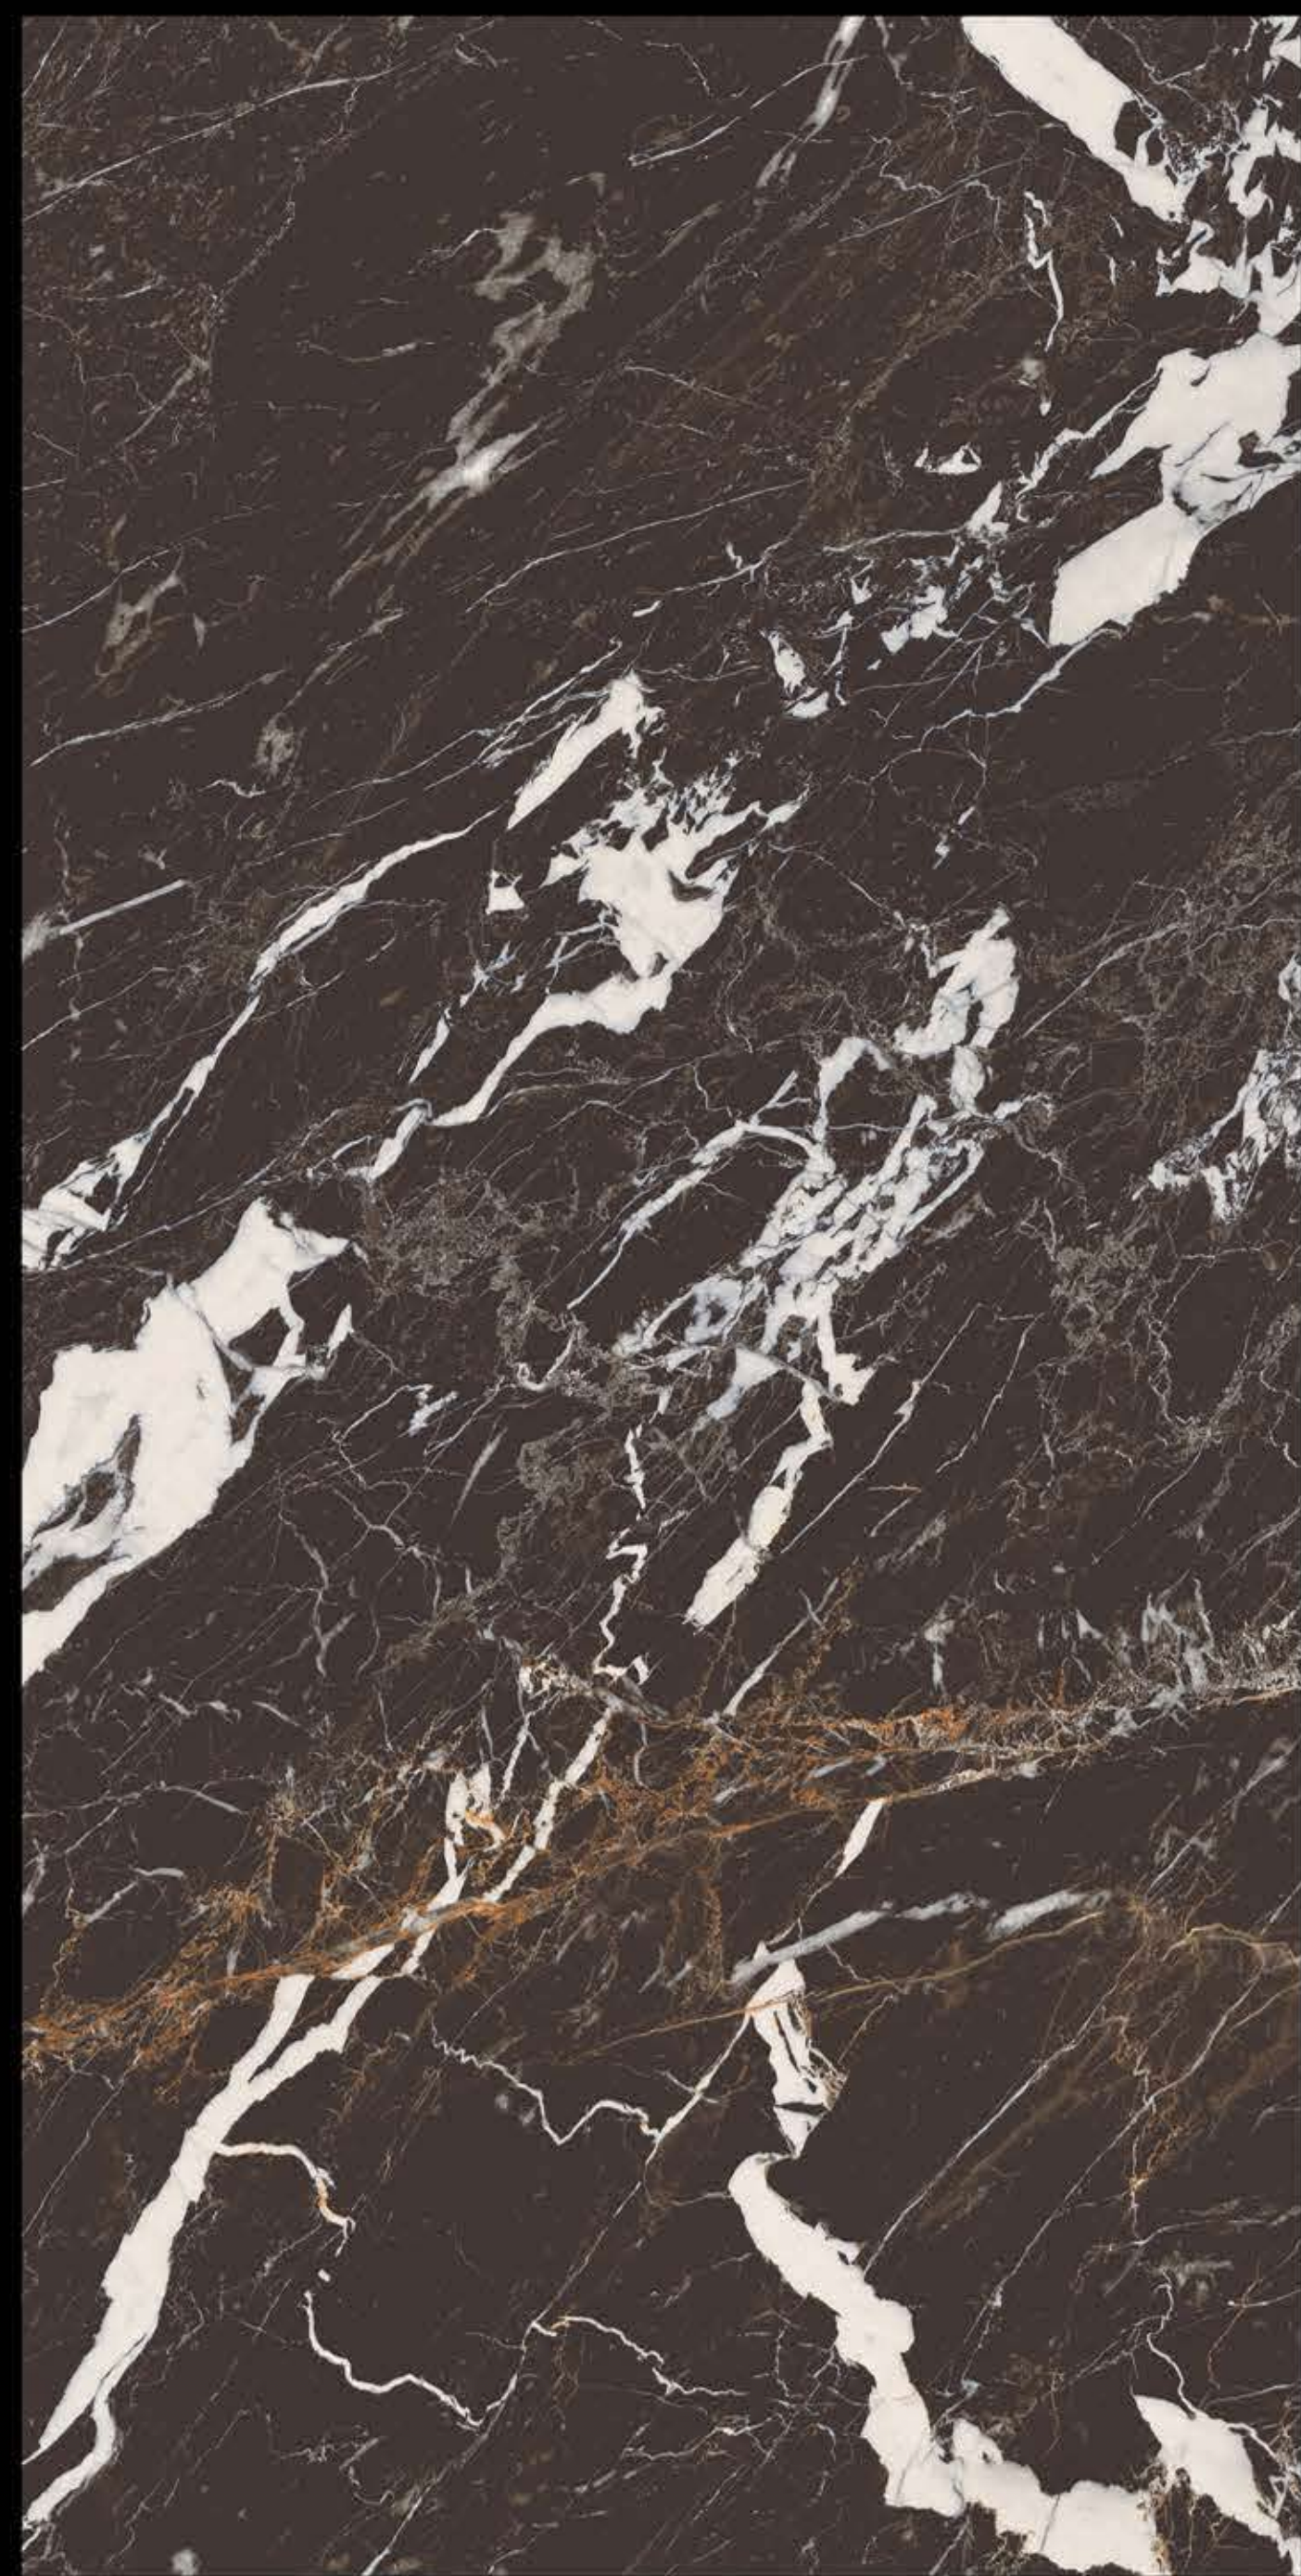

BARLONA BLACK

HIGH GLOSSY

600 X 1200MM

BLACK BRILLO

HIGH GLOSSY

600 X 1200MM

MBT BLACK COBRA

HIGH GLOSSY