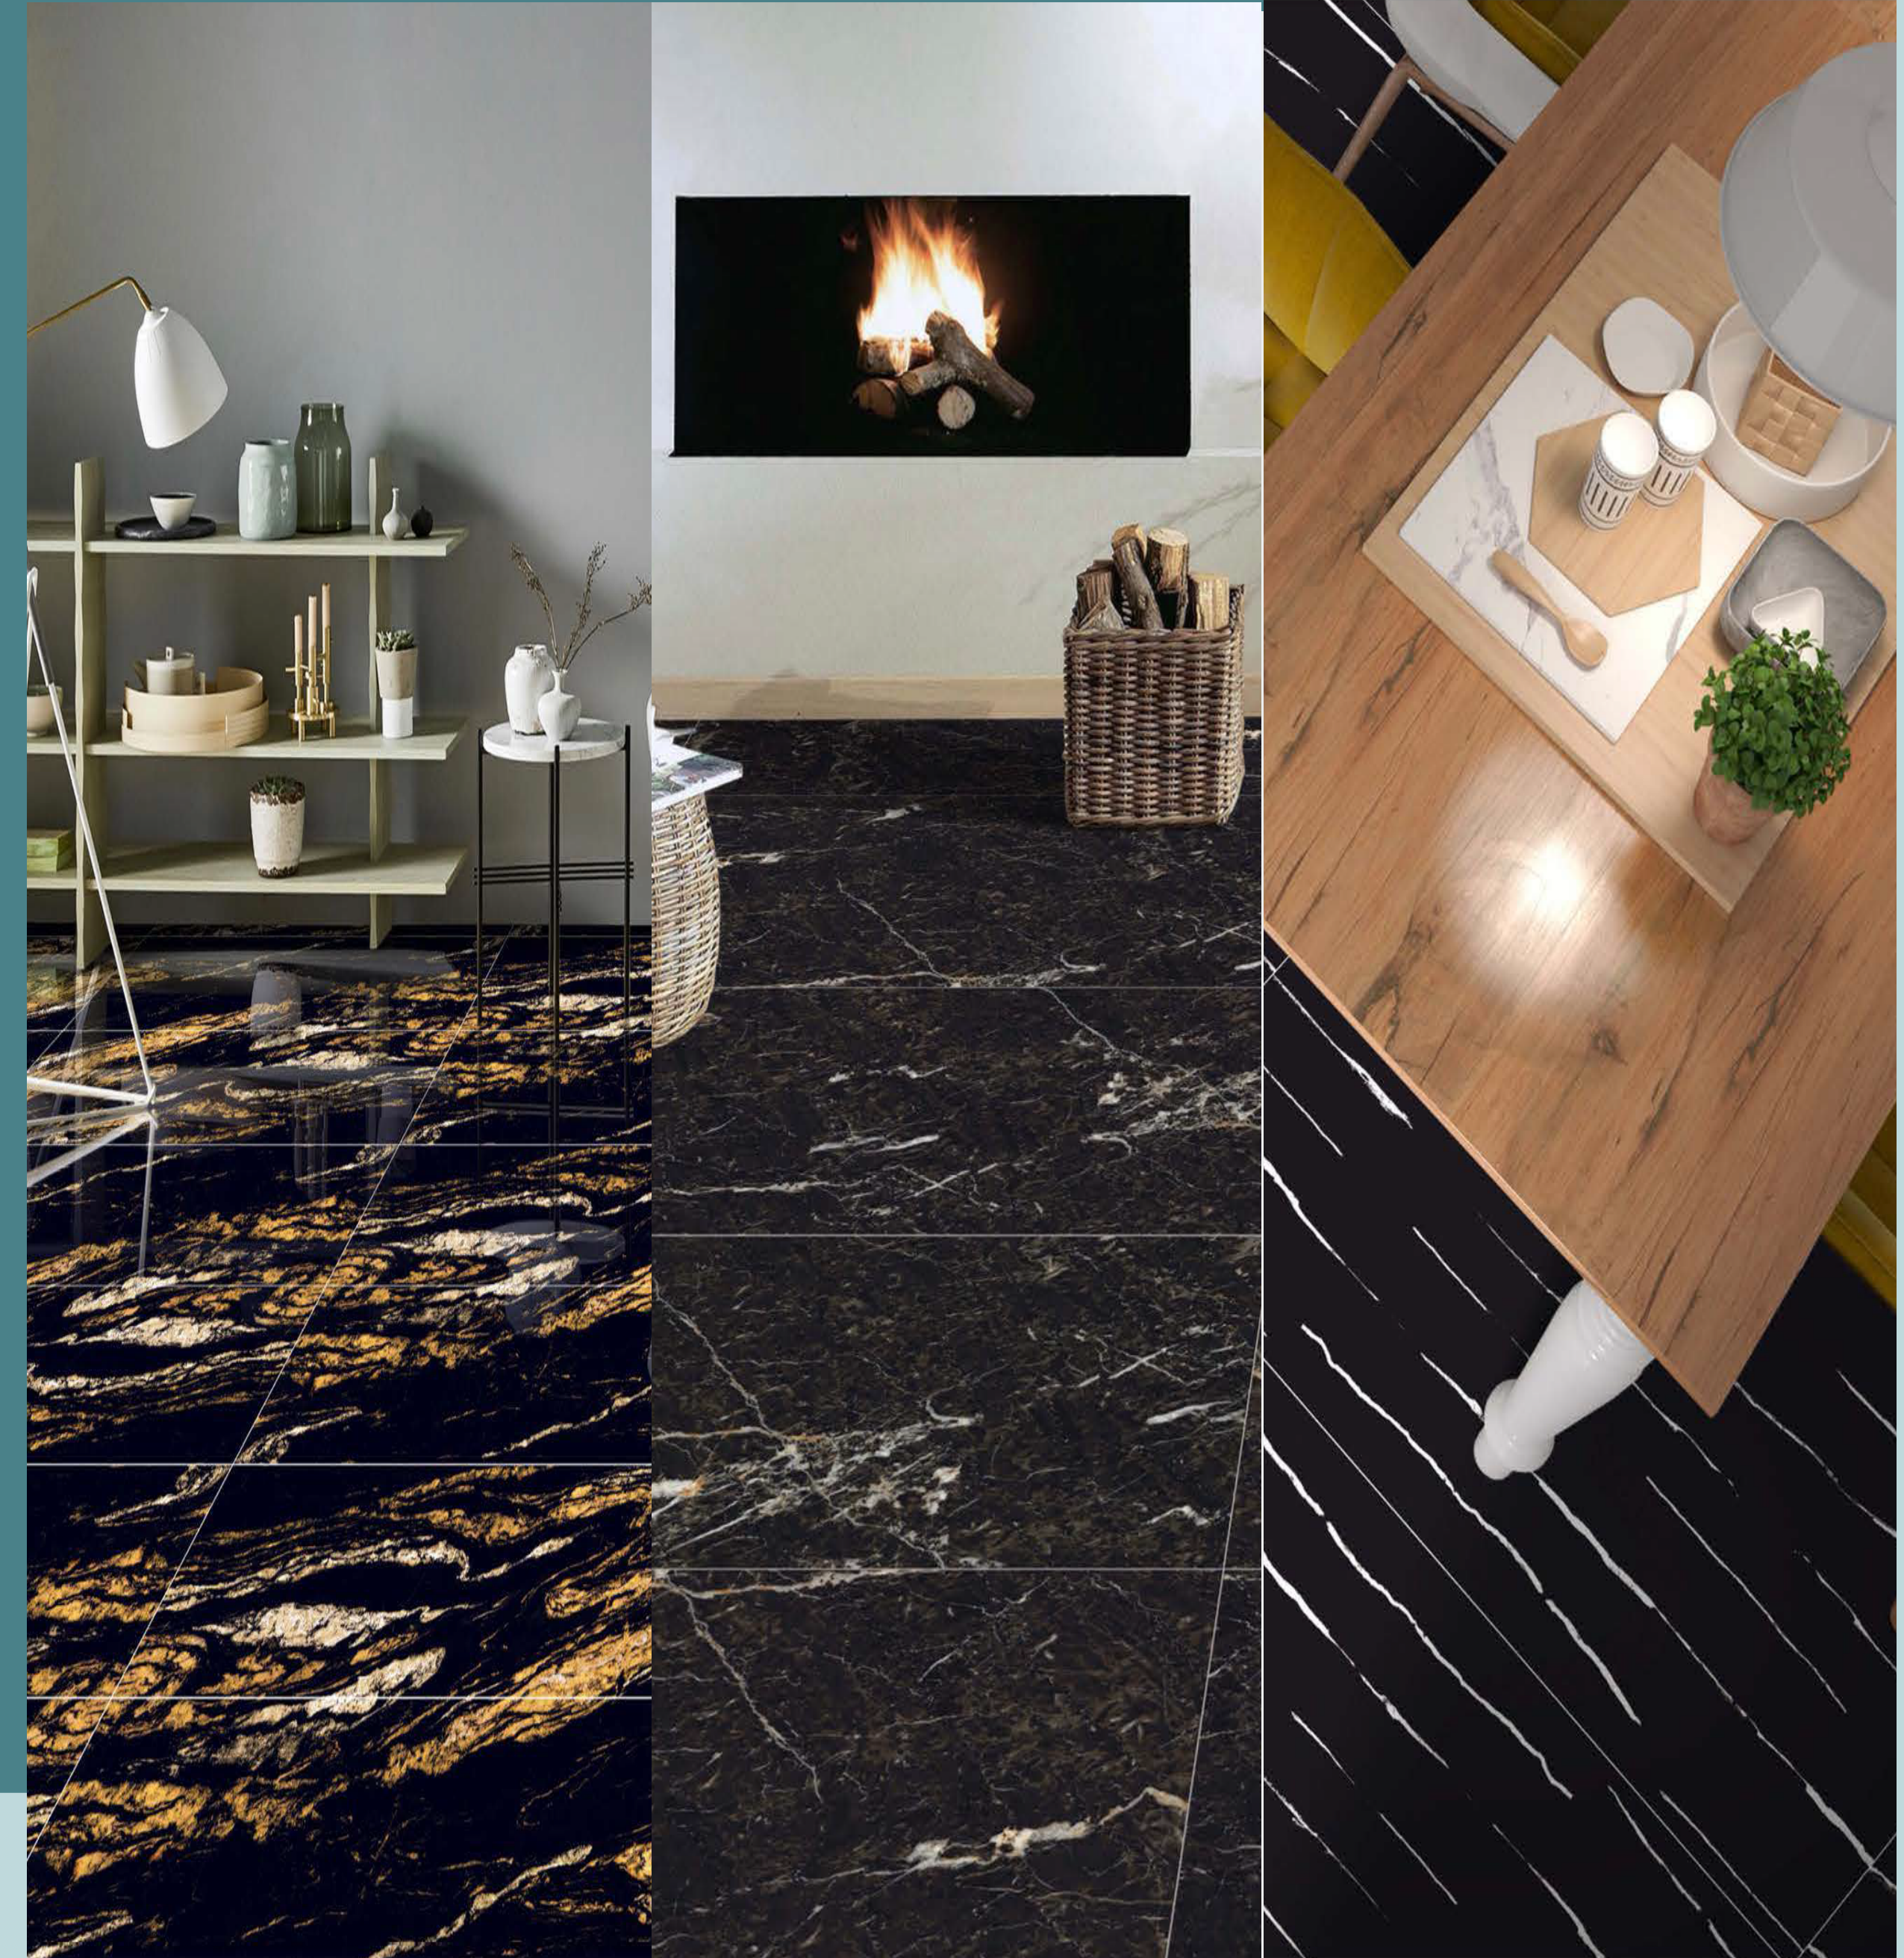

# IRAZO

CLAY MEETS CLASS

super

**HIGH GLOSS**

600X  
1200mm

620 LOYAL

HIGH GLOSSY

600 X 1200MM