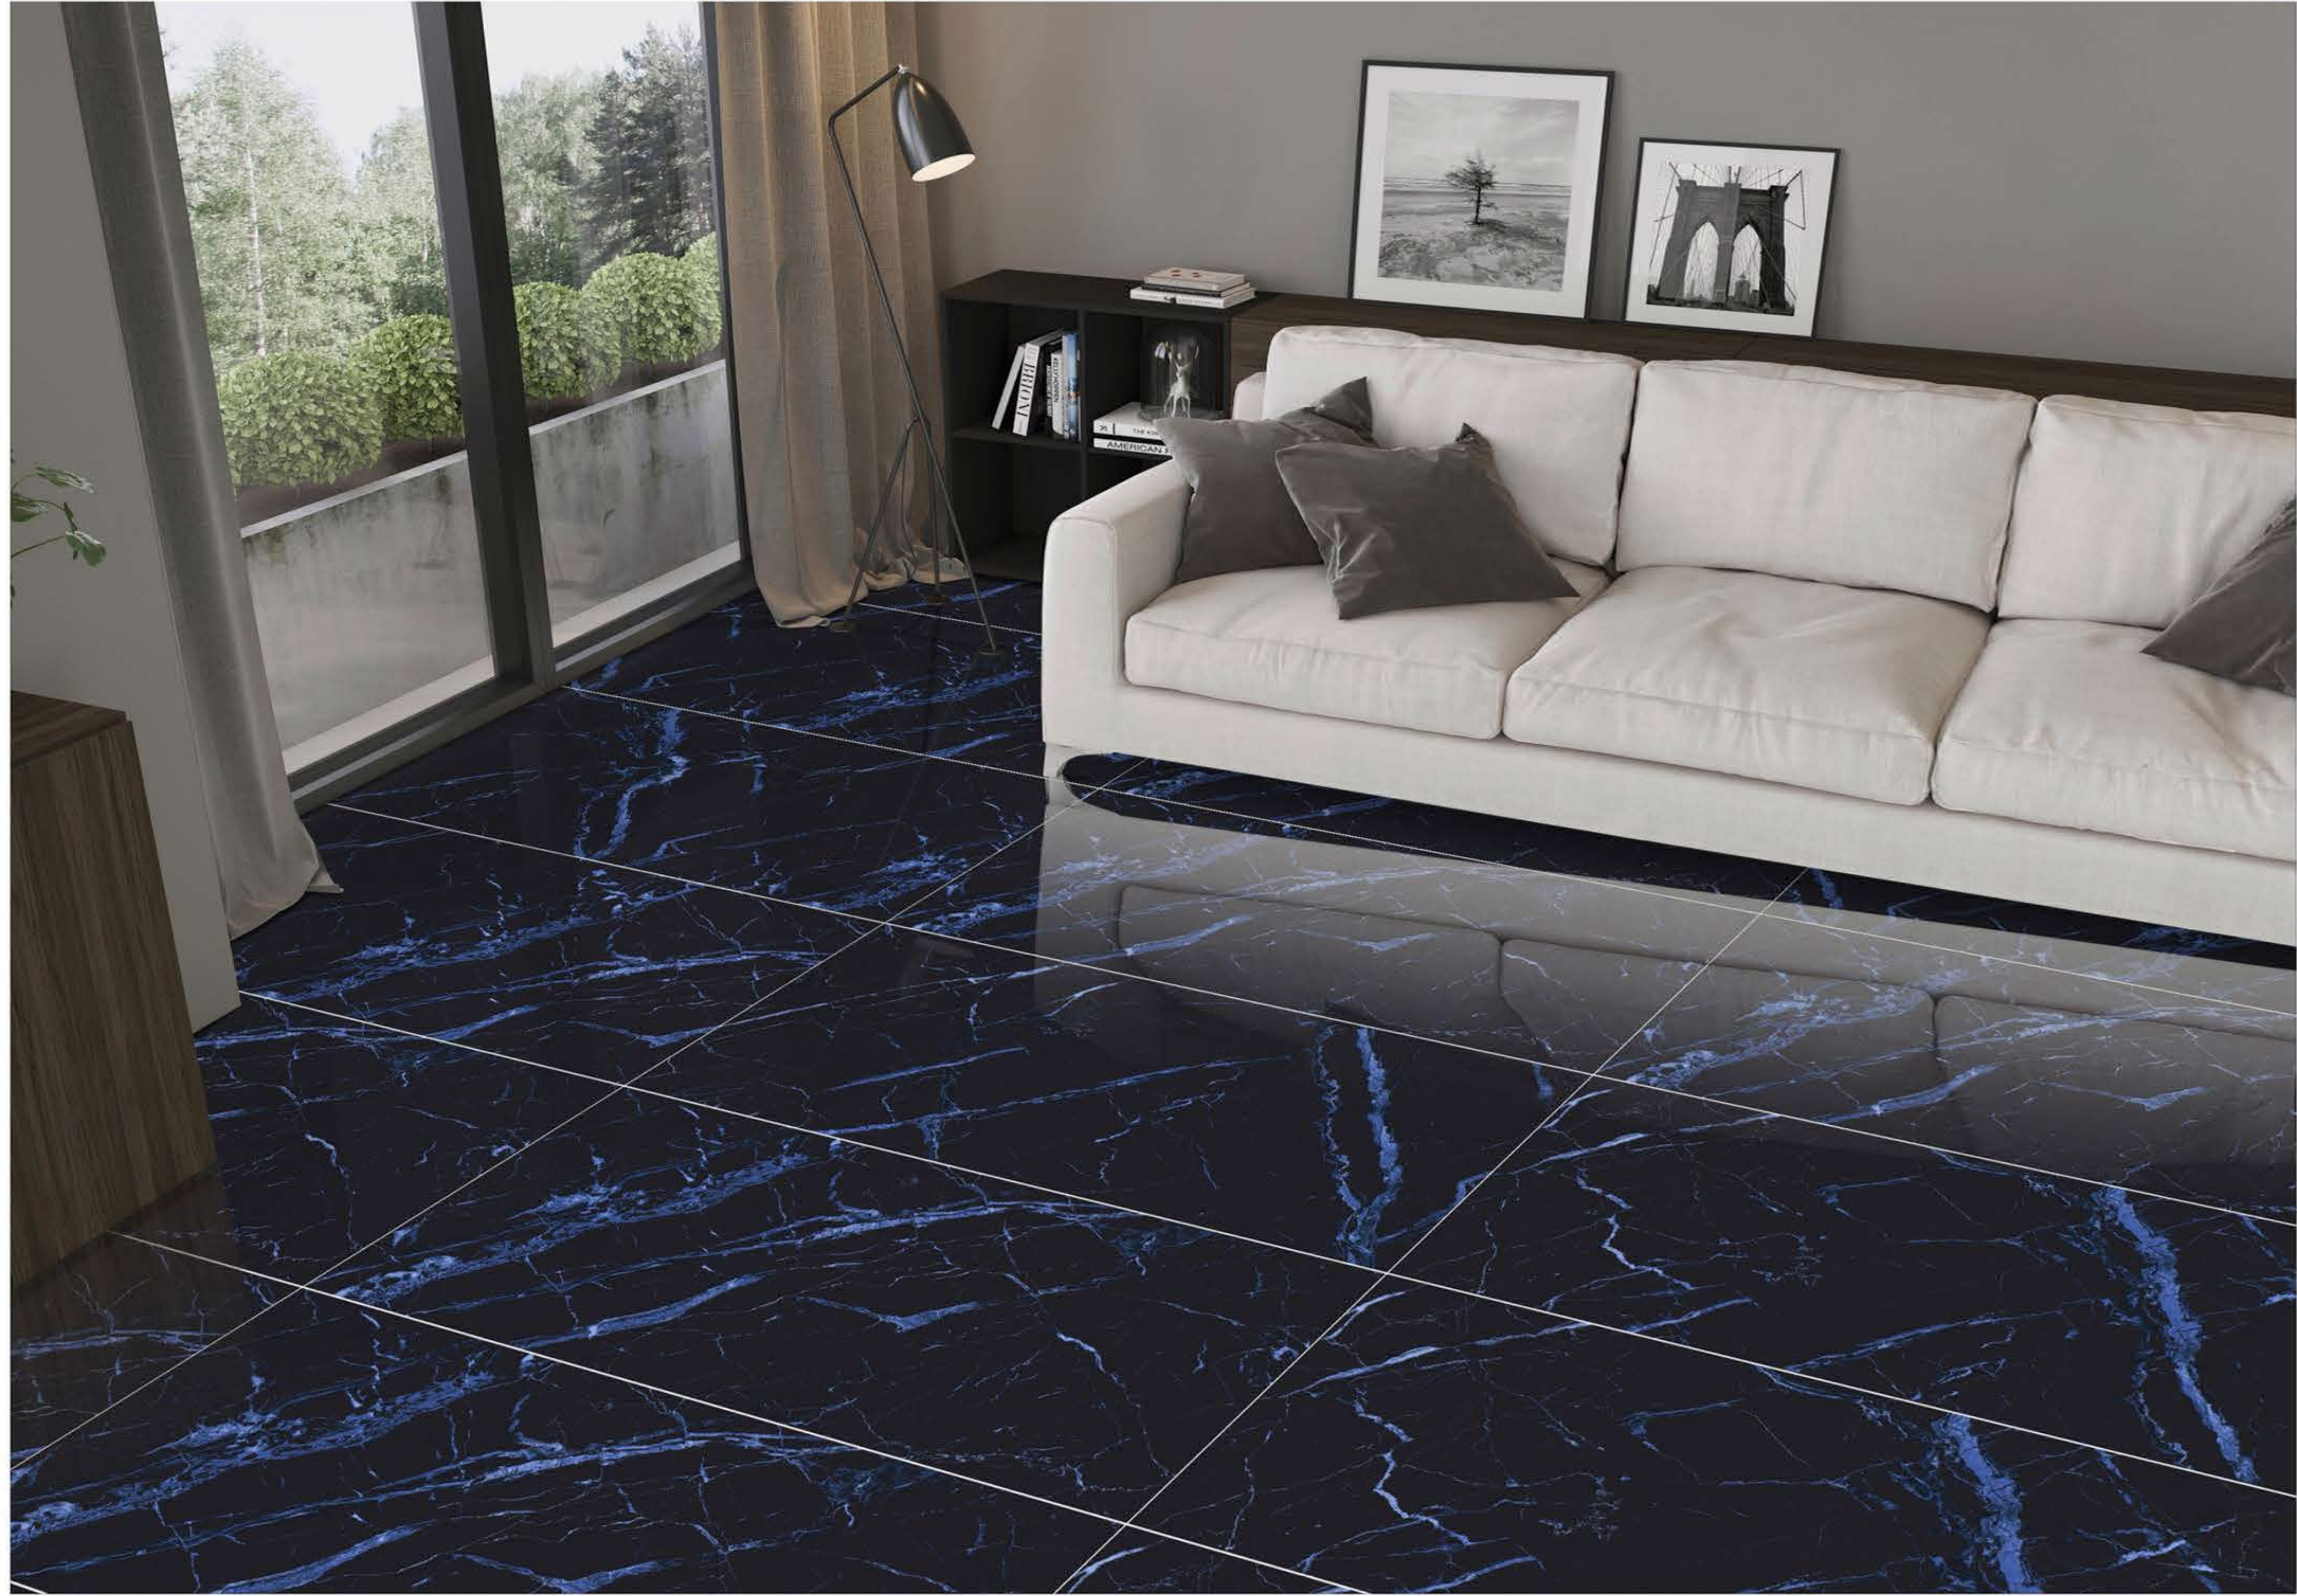

HIGH GLOSSY

600 X 1200MM

HIGH GLOSSY

600 X 1200MM