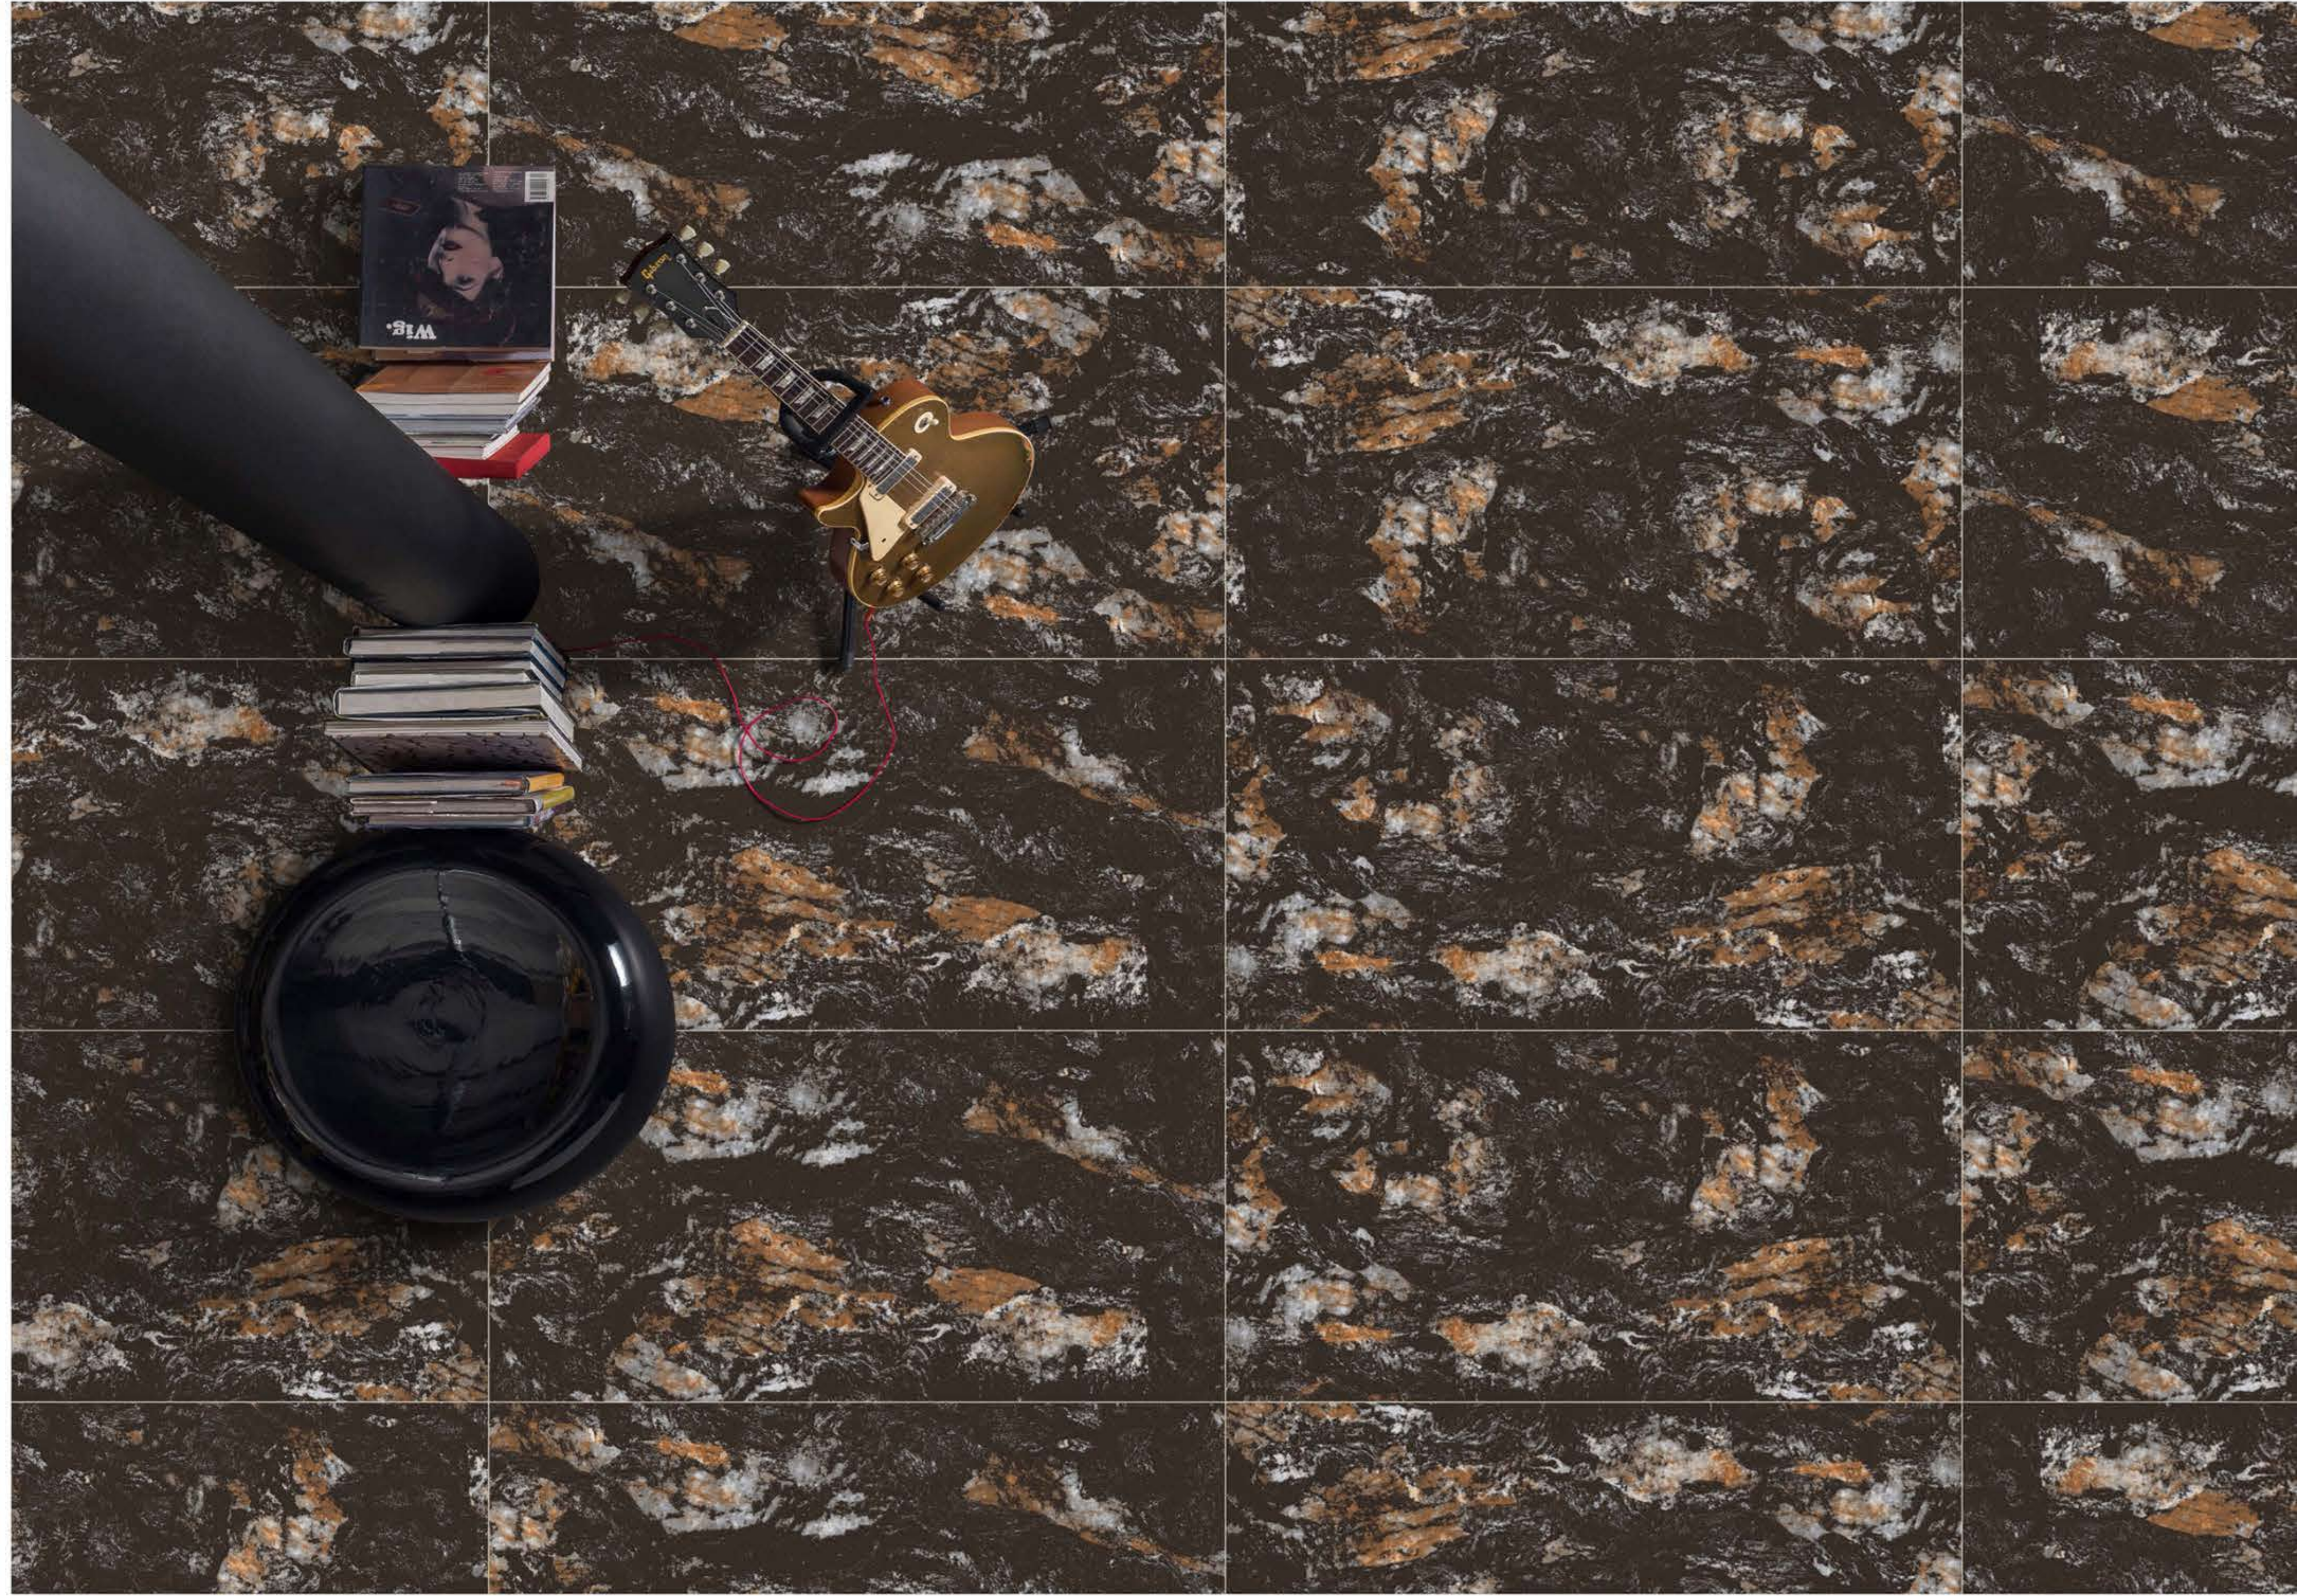

KAYLA BLACK

HIGH GLOSSY

600 X 1200MM

MARQUINA BLACK

HIGH GLOSSY

600 X 1200MM

MIDNIGHT BLACK

HIGH GLOSSY