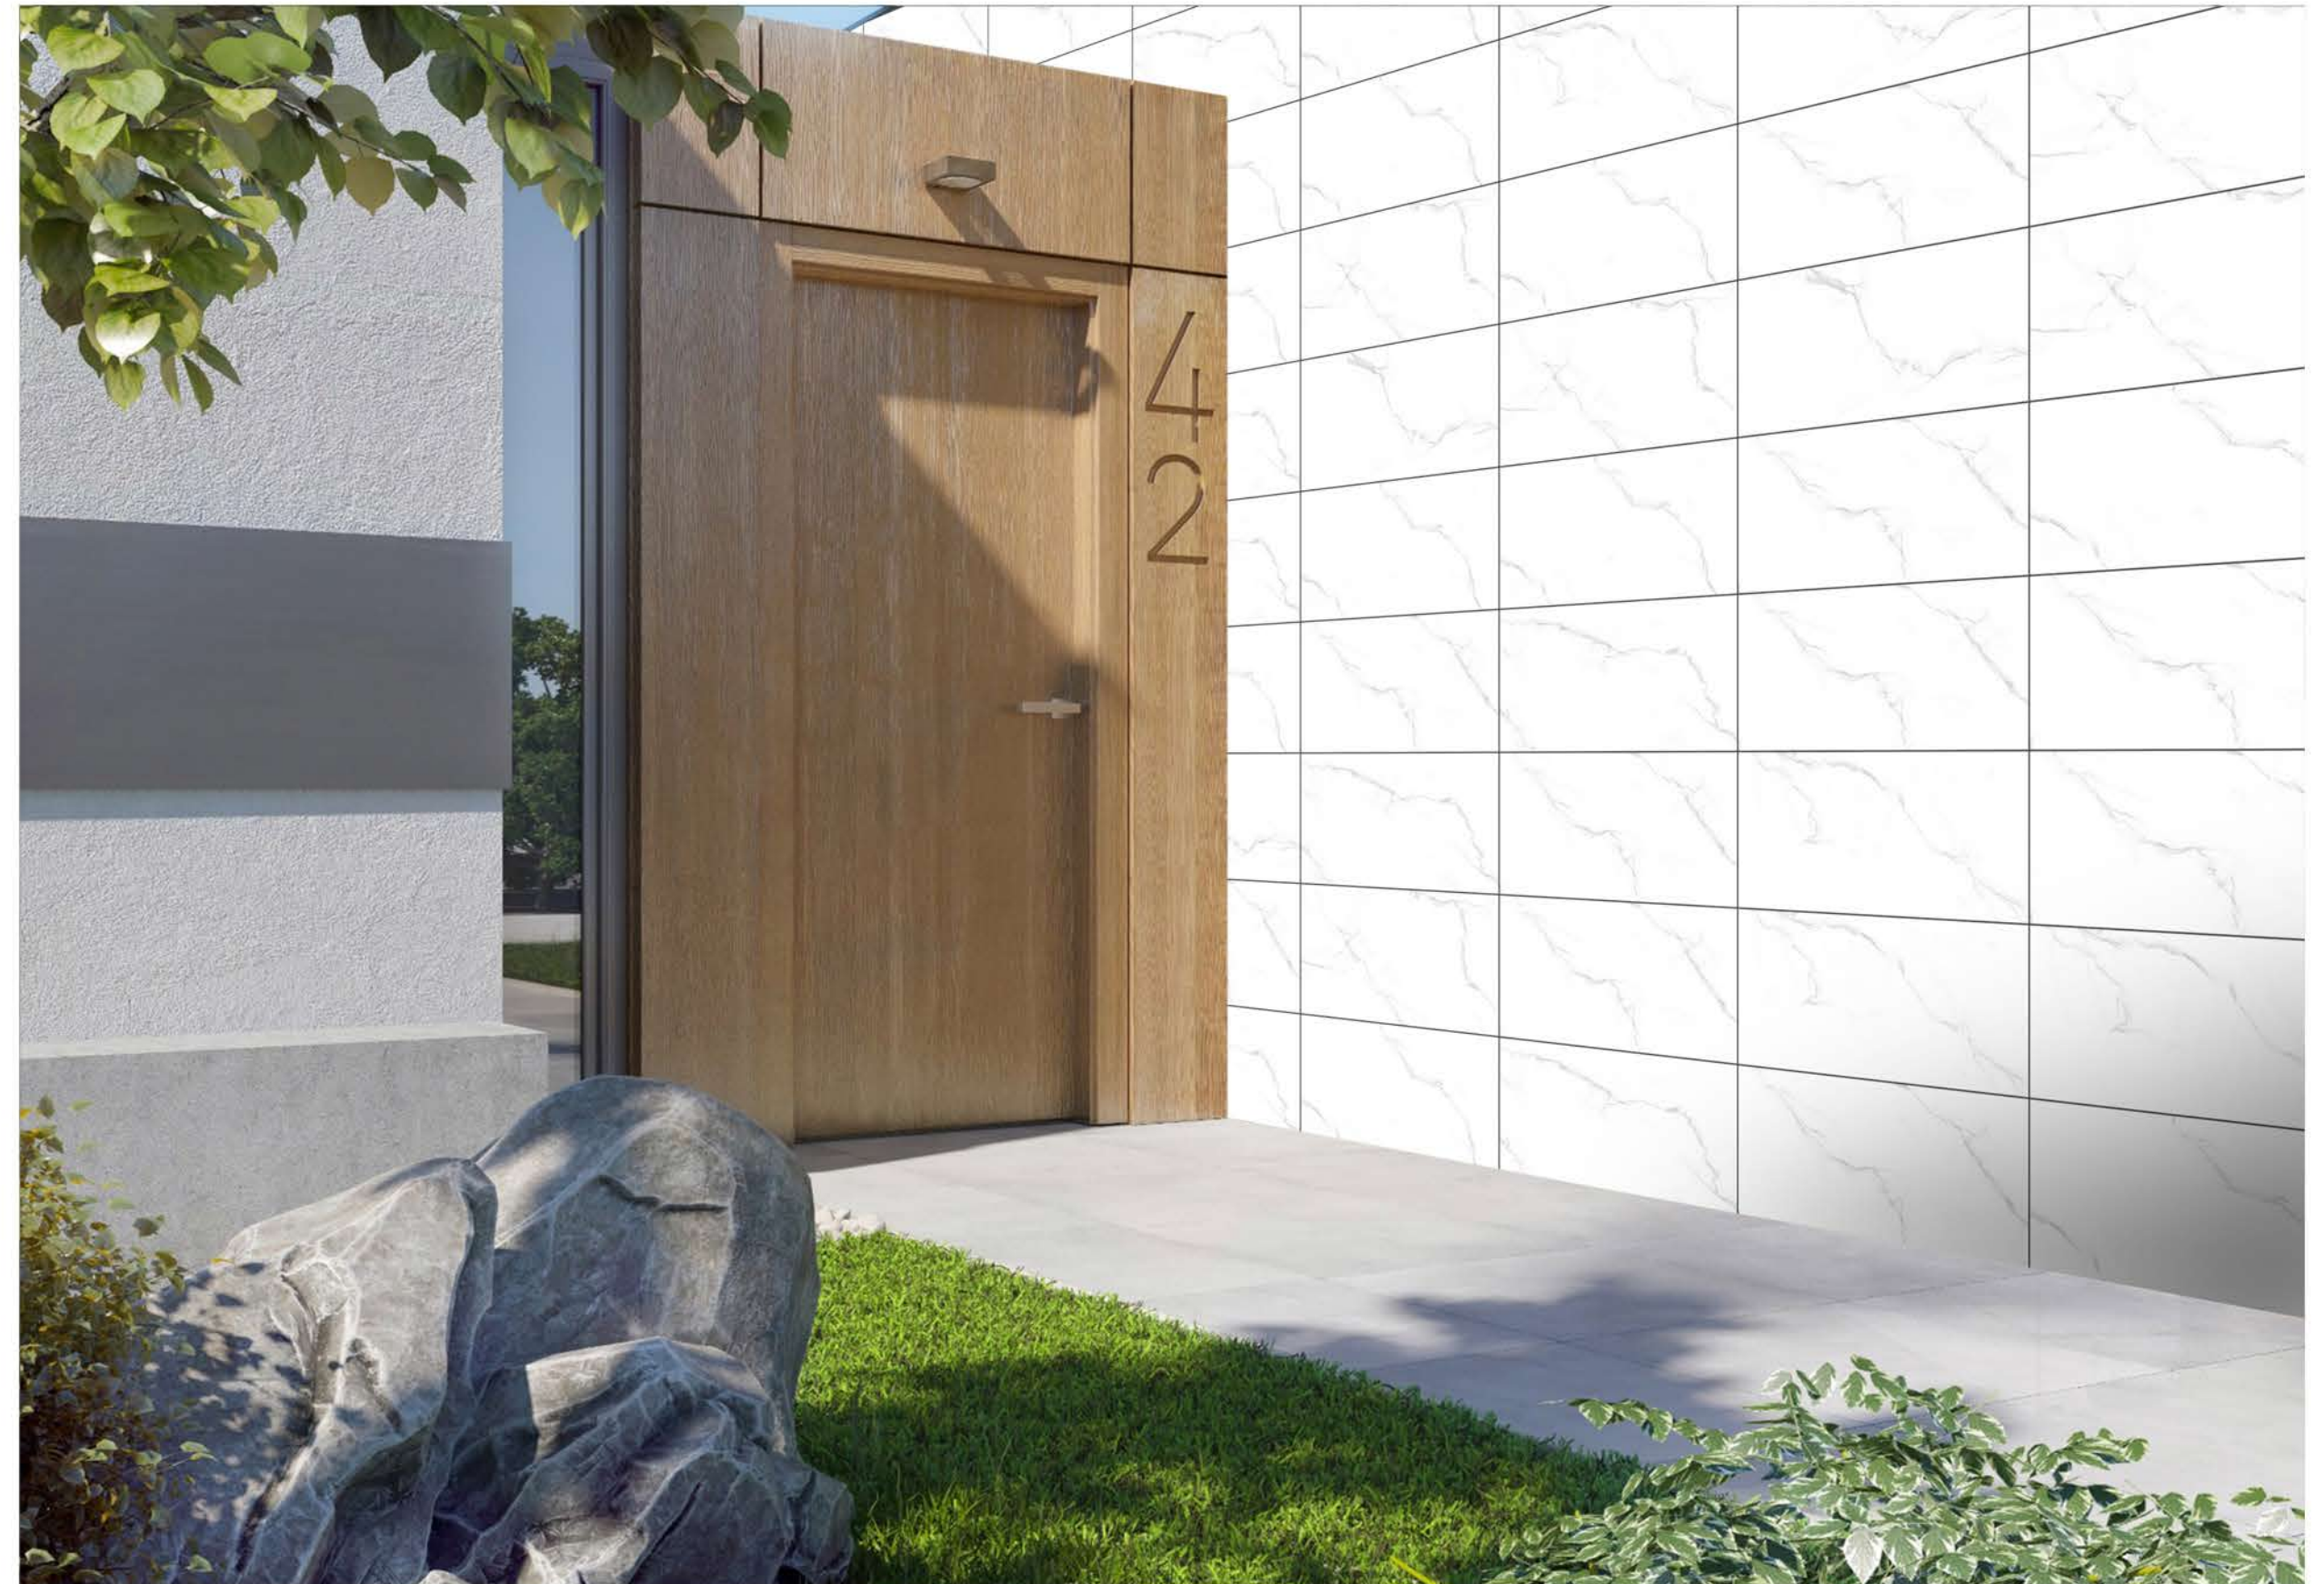

# GVT (MATT)

30x60cm

SISAM WHITE

SMOKE BIANCO

Irazo Ceramic Up 05, Akshar Business Center Opp. Rafaleshwar GIDC Morbi 363642, India.

---

 +91 7016646346

 [info@irazoceramic.com](mailto:info@irazoceramic.com)